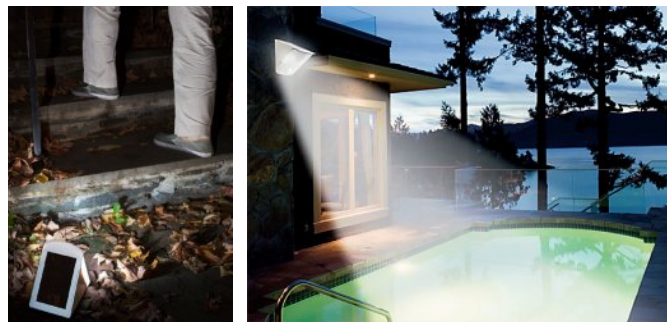

GOOD LOCATIONS FOR THE MAXSA SOLAR POWERED LED WEDGE LIGHTS

- Entryways
- Steps
- Porches
- Sheds
- RV's
- Camp Sites
- Over your Grill
- On Deck Posts

SPECIFICATIONS

Model	#40234 / #40235 / #40236
Unit UPC	8 99419 00083 7/8 99419 00096 7/8 99419 00084 4
Unit Dimensions	6.5" x 5.5" x 4.5"
Unit Weight	1.063 lbs
Master Carton Qty	6
Master Carton Dimensions	16.5" x 15.5" x 7.5"
Master Carton Weight	9 lbs

MAXSA
INNOVATIONS
Creating Unique Products

©2014 MAXSA Innovations V1

Looking for landscape lighting? Visit our website.