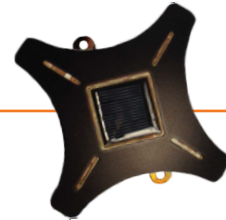

Solar-Powered

NINJA STARS - Led deck accent lighting

MODEL # 47335

No More Stumbling in the Dark!

Light your deck, steps or railings.

This set of 4 deck lights is great for everything from accenting decorative elements of your deck, to illuminating dark paths or steps. Whether you are trying to show off your deck or prevent trips and falls, the Solar Powered Ninja Star Lights are for you.

SOLAR POWERED

The lights are powered by integrated solar panels and come with rechargeable NiMH batteries. There is no need to run any electricity to the unit or to buy batteries.

Easy Install

These deck lights can be either set on the ground or mounted to any flat surface. Mounting is easy! You can either simply place them on the ground, or attach them by screwing into the integrated mounting holes. There are two mounting holes on the back of the unit. It's as easy as hanging a picture on the wall. Mounting screws included.

GOOD LOCATIONS FOR THE DECK LIGHT

- Steps
- Railings
- Porches
- Decks
- Sidewalks
- Entryways

INCLUDES

- 4 Lights
- One rechargeable NiMH battery in each unit
- Mounting hardware
- User Guide
- 1 Year Limited Warranty