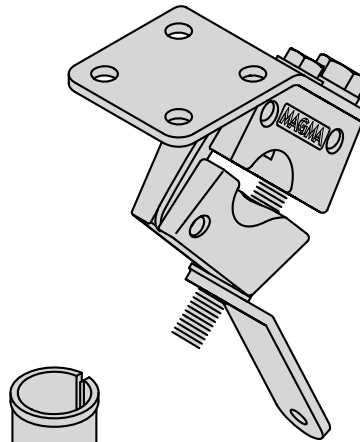

# T10-380 "Single" Horizontal Round Rail Mount

Fits Standard Rails 7/8"\* or 1"  
(22\* mm or 25.5 mm)

\*7/8" plastic rail adapter not for use on grills larger than 9" x 18".  
Use T10-580 \*7/8" "Dual" Horizontal Rail Mount.

Mount Weight **0.80 lb.**  
(0.36 kg)

Adapter included  
to fit 7/8" rail