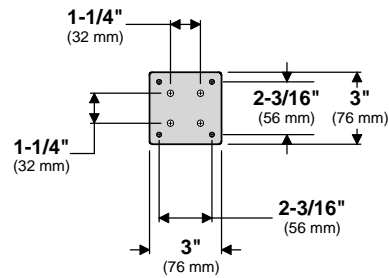

T10-185

28" Double Locking Stow-able Pedestal Mount

Mount Weight 4.5 lb.
(2.0 kg)

Top View

Base
Top View