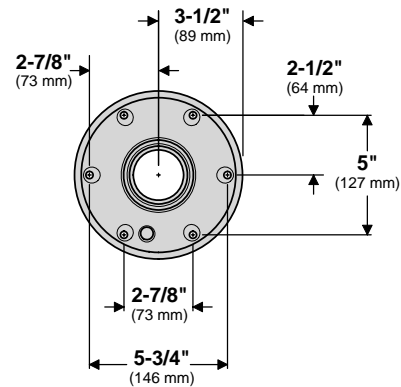

T10-185

28" Double Locking Stow-able Pedestal Mount

Mount Weight 4.5 lb.
(2.0 kg)

Top View

Base
Top View