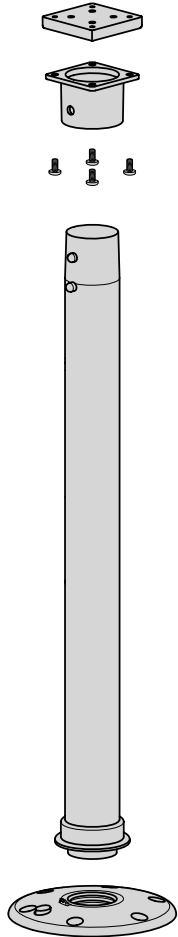

T10-185

28" Double Locking Stow-able Pedestal Mount

Mount Weight 4.5 lb.
(2.0 kg)

Top View

Base
Top View