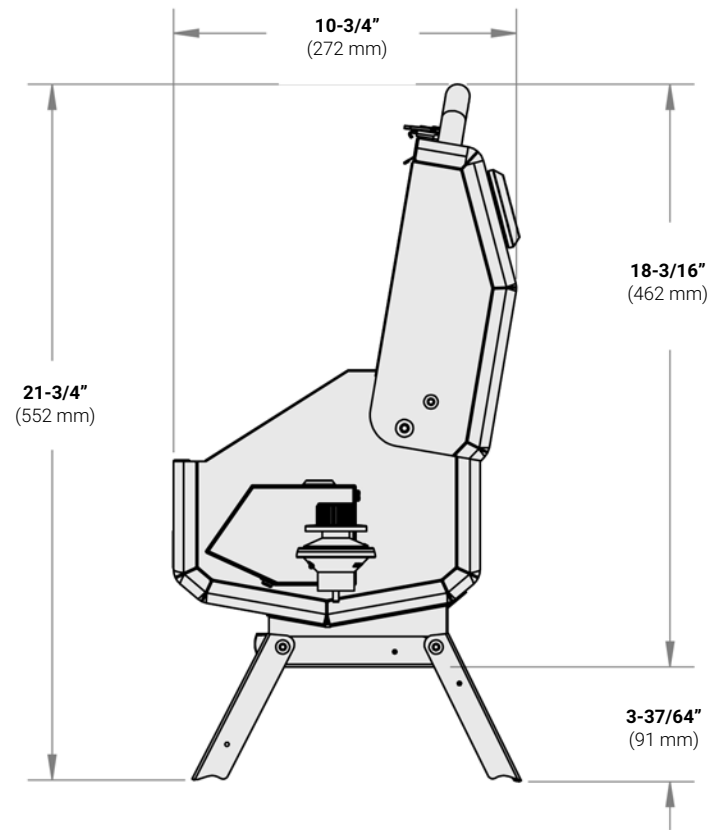

C10-603T-CSA

Baja, Traveler Series Gas Grill

9" x 18" (23 cm x 46 cm)

Grill Weight 17.80 lbs.
(8.1 kg.)

Feel the difference with Magma.

Check out the collection of grills & smokers we offer.