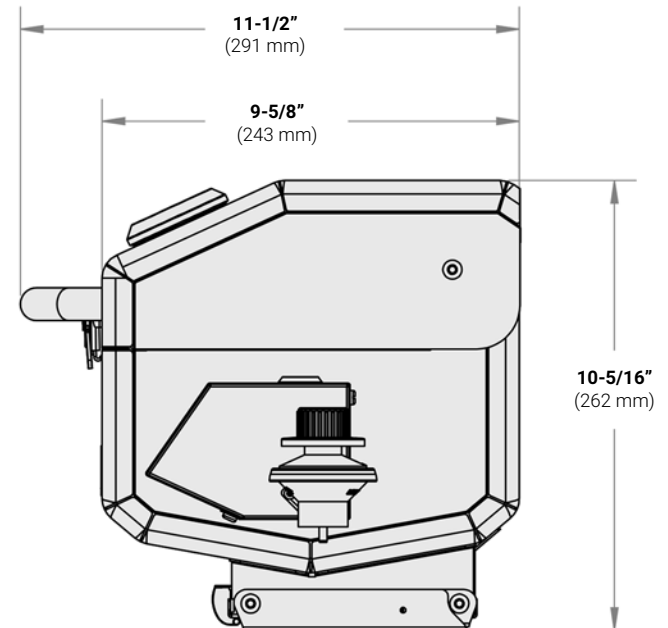

C10-603T-CSA

Baja, Traveler Series Gas Grill

9" x 18" (23 cm x 46 cm)

Grill Weight 17.80 lbs.
(8.1 kg.)

Feel the difference with Magma.

Check out the collection of grills & smokers we offer.