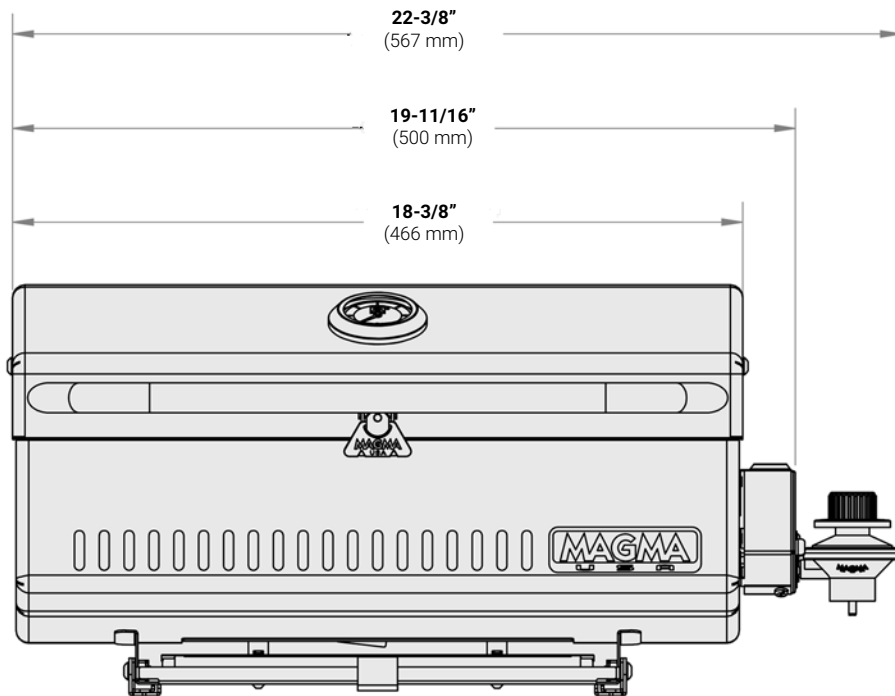

C10-603T-CSA

Baja, Traveler Series Gas Grill

9" x 18" (23 cm x 46 cm)

Grill Weight 17.80 lbs.
(8.1 kg.)

Feel the difference with Magma.

Check out the collection of grills & smokers we offer.