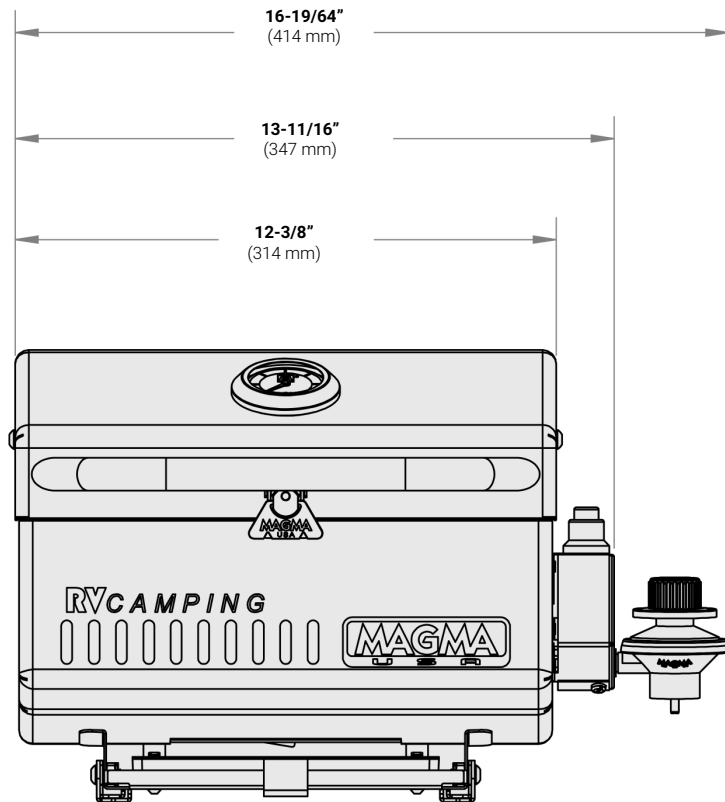

C10-601T Mesquite, Traveler Series Gas Grill

9" x 12" (23 cm x 30.5 cm)

Grill Weight 12.80 lbs.
(5.8 kg.)

Feel the difference with Magma.

Check out the collection of grills & smokers we offer.