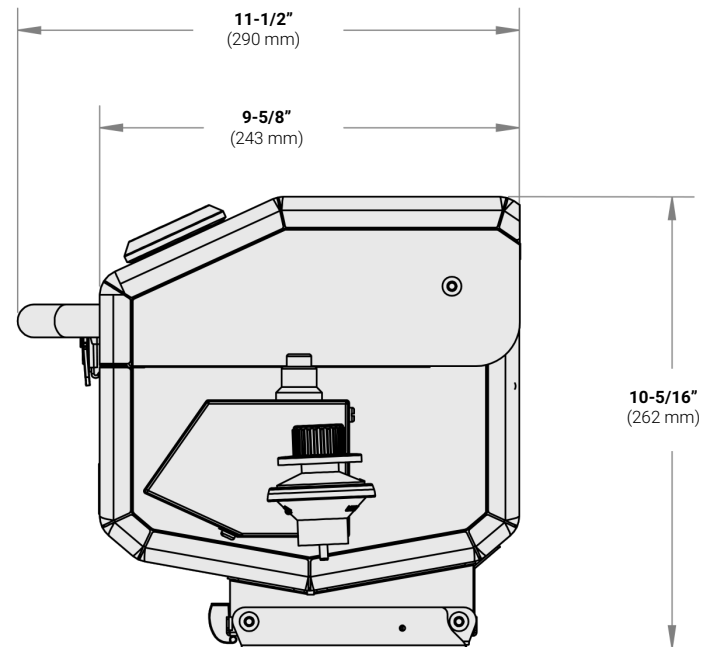

C10-601T Mesquite, Traveler Series Gas Grill

9" x 12" (23 cm x 30.5 cm)

Grill Weight 12.80 lbs.
(5.8 kg.)

Feel the difference with Magma.

Check out the collection of grills & smokers we offer.