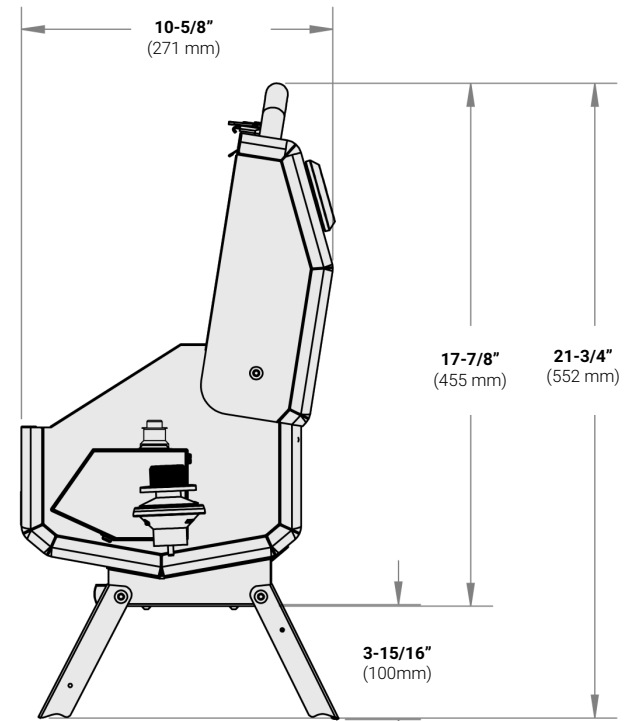

C10-601T Mesquite, Traveler Series Gas Grill

9" x 12" (23 cm x 30.5 cm)

Grill Weight 12.80 lbs.
(5.8 kg.)

Feel the difference with Magma.

Check out the collection of grills & smokers we offer.