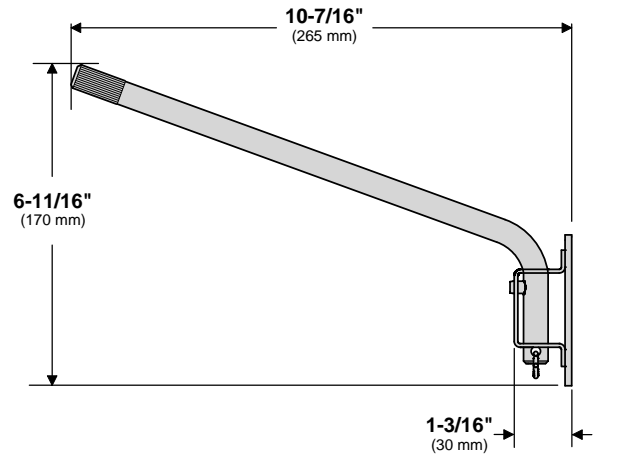

A10-240 Square Rail Mount

Mount Weight 1.43 lb.
(0.55 kg)

A10-240 Side, Bulkhead Mount

Mount Weight 1.43 lb.
(0.55 kg)