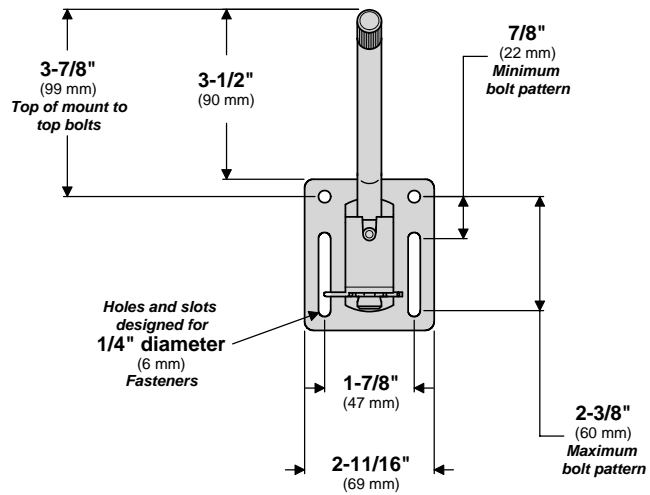

A10-240 Square Rail Mount

Mount Weight 1.43 lb.
(0.55 kg)

A10-240 Side, Bulkhead Mount

Mount Weight 1.43 lb.
(0.55 kg)