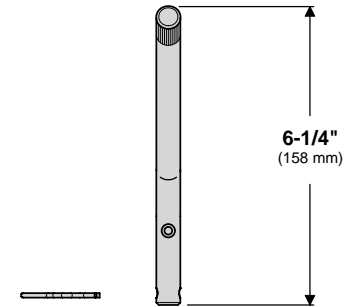

A10-240 Square Rail Mount

Mount Weight 1.43 lb.
(0.55 kg)

A10-240 Side, Bulkhead Mount

Mount Weight 1.43 lb.
(0.55 kg)