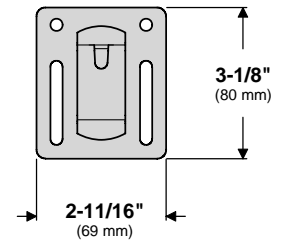

A10-240 Square Rail Mount

Mount Weight 1.43 lb.
(0.55 kg)

A10-240 Side, Bulkhead Mount

Mount Weight 1.43 lb.
(0.55 kg)