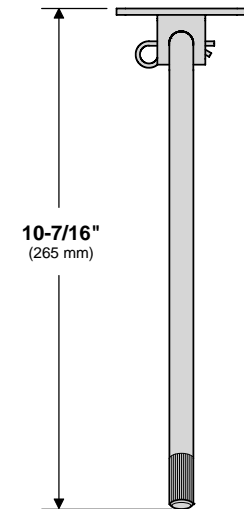

A10-240 Square Rail Mount

Mount Weight 1.43 lb.
(0.55 kg)

A10-240 Side, Bulkhead Mount

Mount Weight 1.43 lb.
(0.55 kg)