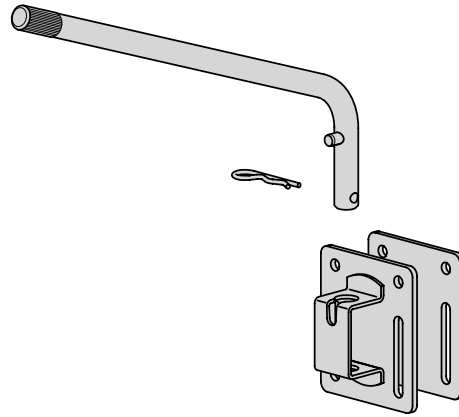

A10-240 Square Rail Mount

Mount Weight 1.43 lb.
(0.55 kg)

A10-240 Side, Bulkhead Mount

Mount Weight 1.43 lb.
(0.55 kg)