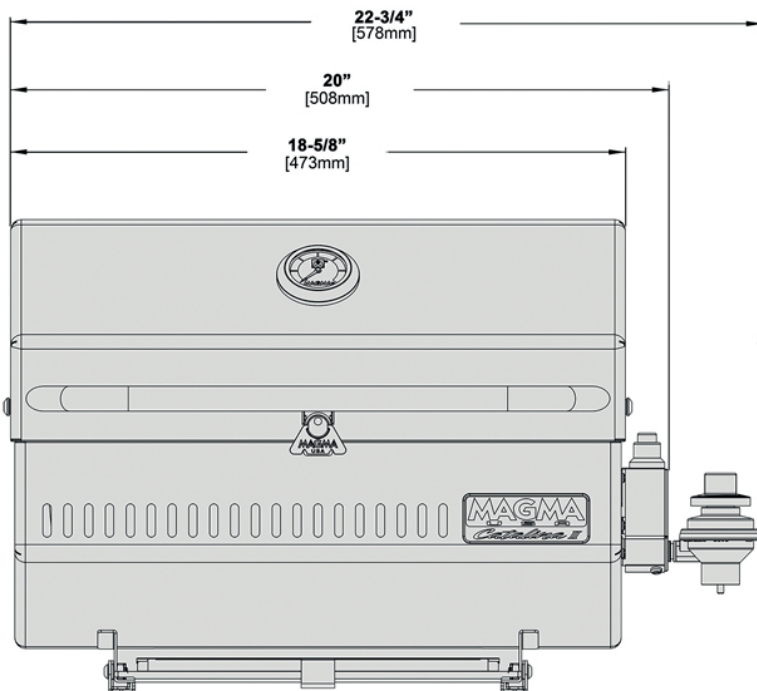

A10-1218-2 CATALINA II™ CLASSIC GOURMET SERIES GAS GRILL

Grill Weight 24.54 lb.
(11.13 kg.)

Feel the difference with Magma.

Check out the collection of grills & smokers we offer.