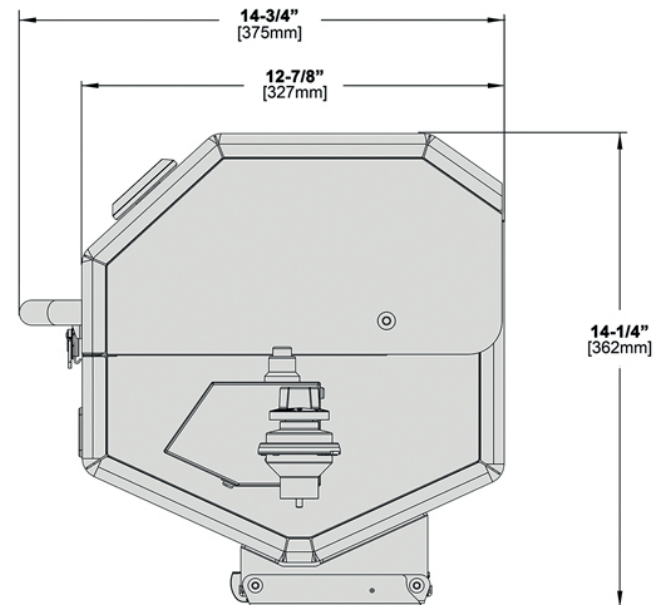

A10-1218-2 CATALINA II™ CLASSIC GOURMET SERIES GAS GRILL

Grill Weight 24.54 lb.
(11.13 kg.)

Feel the difference with Magma.

Check out the collection of grills & smokers we offer.