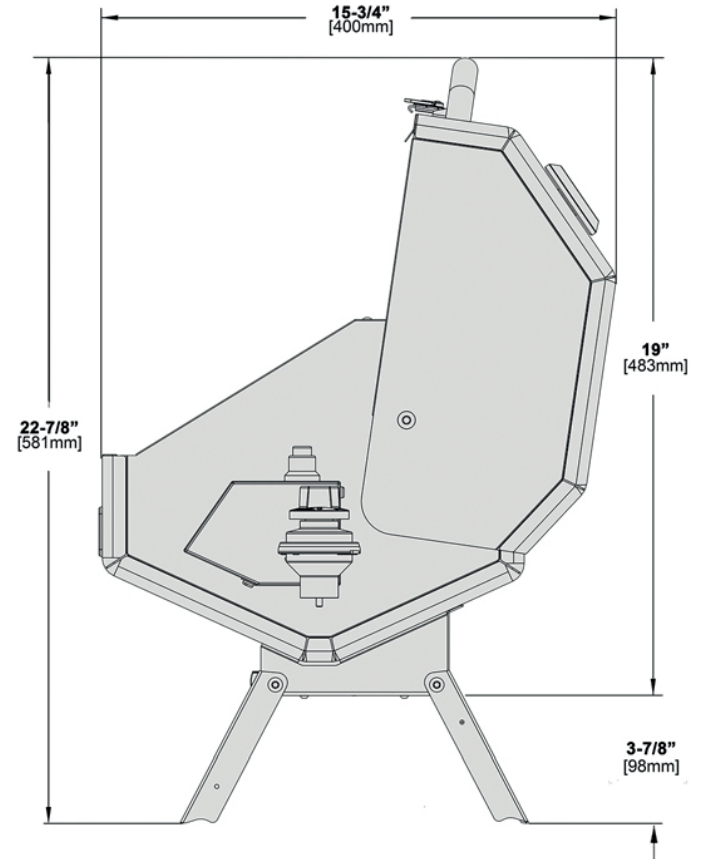

A10-1218-2 CATALINA II™ CLASSIC GOURMET SERIES GAS GRILL

Grill Weight 24.54 lb.
(11.13 kg.)

Feel the difference with Magma.

Check out the collection of grills & smokers we offer.