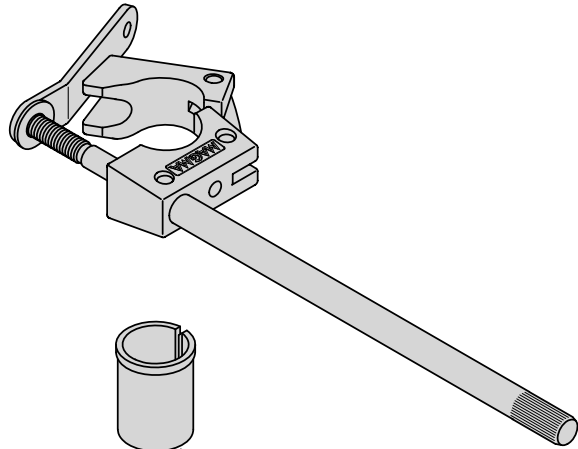

A10-085 Round Rail Mount

Fits Oversize Rails 1-1/8" or 1-1/4"
(28.5 mm or 32 mm)

Mount Weight 1.04 lb.
(0.47 kg)

Adapter included
to fit 7/8" rail