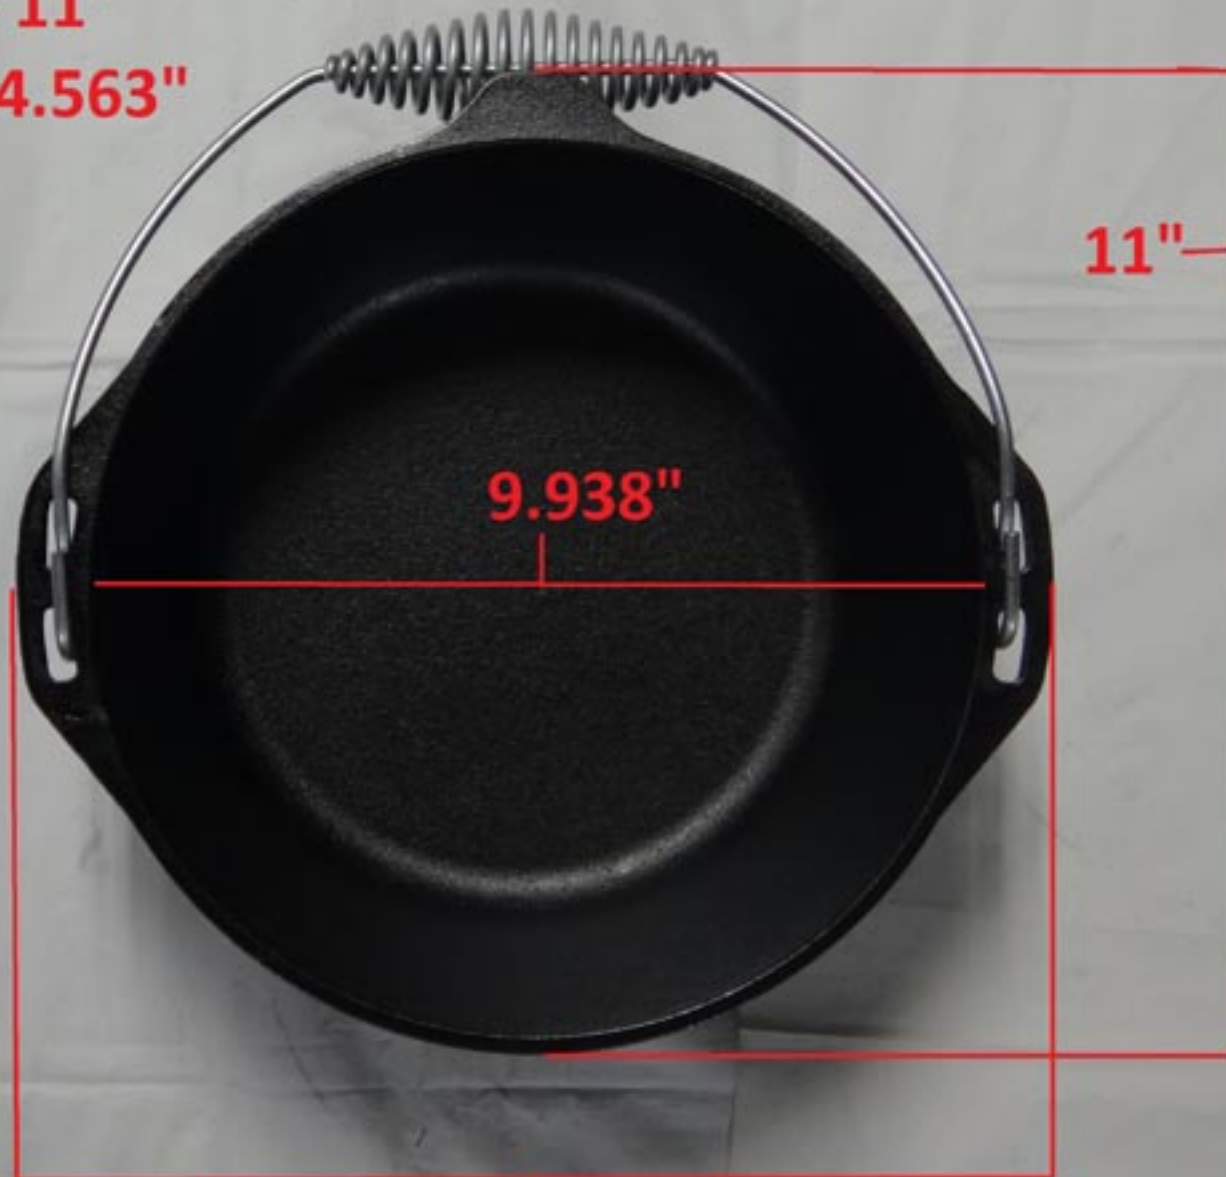

L - 11.625"

W - 11"

H - 6.75" (w/lid)

11"

3.375"

11.625"

L - 11.625"

W - 11"

H - 4.563"

11"

9.938"

11.625"

Lodge Cast Iron puts everything within reach.

Find out more about camp kitchen we have.