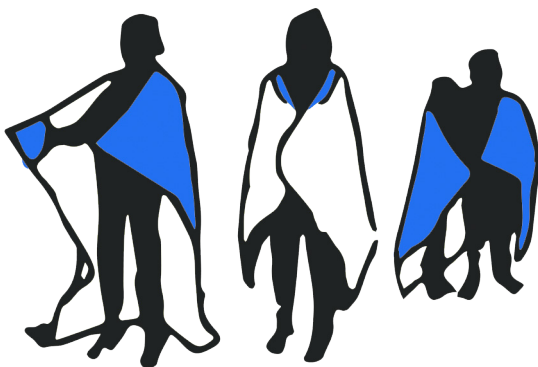

VERSA LUXE

Luxurious, packable, multi-use blanket for any adventure.

Everything you love about the award-winning Versa Blanket, now with a technical high-loft fleece inside. The blanket stores easily in the foot box, creating the perfect pillow. As a 58 x 80 inch blanket, it can completely surround one person, or be shared with a friend. Corner snaps, a cinch cord on one end and foot box on the other create a sleep system. Engineered to for versatility. The outside soft touch ripstop serves as a barrier for the elements, while the soft fleece keeps you warm and cozy.

Features:

- High-loft Fleece inside, Soft-touch Polyester ripstop outside
- Klymalite™ synthetic loft insulation
- Stores easily in footbox, creating the perfect travel pillow
- Corner strap, shoulder wrap and footbox create the ideal warm weather sleep system

Pillow Mode

SKU | 13VLBL01C

Product Specifications:

80 x 58 x 0.3 in
203 x 147 x 0.8 cm

Inflated Size

3.1 lb
1.4 kg
Total Weight

16 x 8.5 in
41 x 22 cm

Pack Size