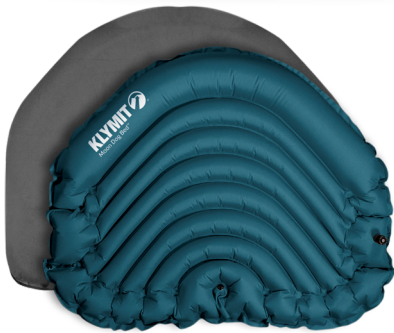

MOON DOG

Dog Bed - Small/Medium

Inflatable, durable dog bed with machine washable cover.

Stop sharing your Static V with your dog. Klymit's first ever dog bed features its signature body mapping technology with a raised side rail to create a lightweight, inflatable bed. Durable fabrics provide extra protection against abrasion and moisture. The machine washable bed cover has a puncture resistant bottom with a soft fleece top. The bed can be used with or without the cover. A small pack size ensures you can use the bed for every adventure from backpacking to car camping.

SKU | 06MDGY01C

Product Specifications:

23 x 30 x 2.5 in
58 x 76 x 6.4 cm
Inflated Size

18 oz
510 g
Total Weight

8 x 5 in
20 x 13 cm
Pack Size

210D polyester with laminated Coating
Materials