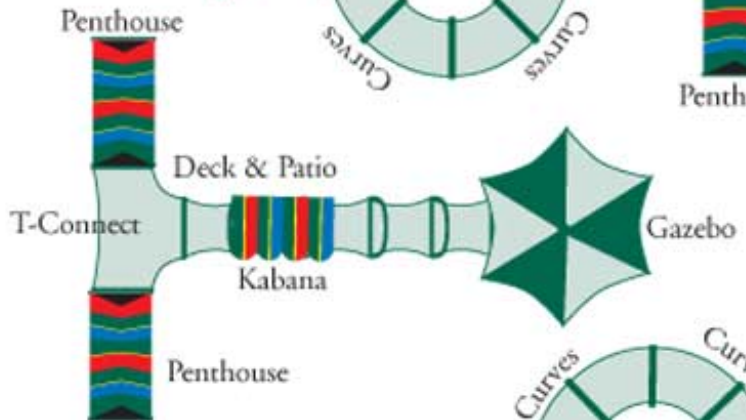

Penthouse

Deck & Patio Clubhouse

Lawn Version

Penthouse