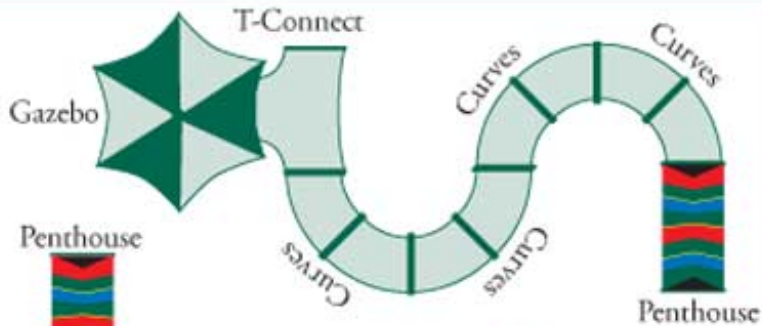

Page 9

2 ft long

Configuration Ideas (above view)

Deck & Patio

Penthouse

Kabana

Teepee

T-Connect