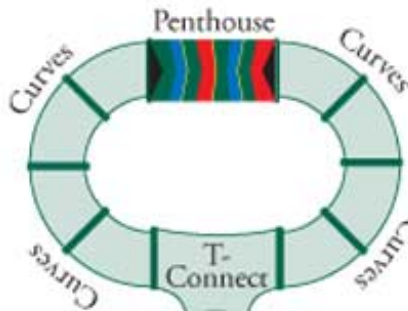

Page 9

2 ft long

Configuration Ideas (above view)

Deck & Patio

Penthouse

Kabana

Teepee

T-Connect