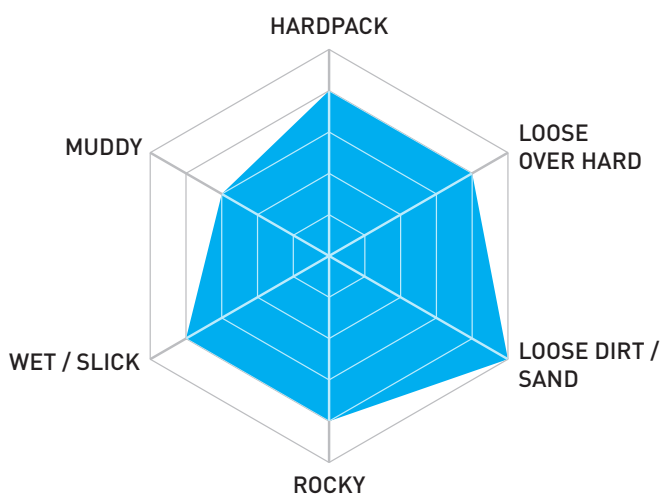

HONEY BADGER K1127

ENDLESS RIDING

WHAT'S NEW

» Updated with new silver graphics.

Endless riding

Like its namesake, the Honey Badger just don't care. This tire is designed to be an all around great mountainbike tire for nearly every usage and condition.

Rider profile

You love loamy conditions, roll smoothly over hard pack and rock, dig through loose-over-hard terrain - don't care!

HIGHLIGHTS

- » **Versatile and efficient** - The special design of the Tri-bite knobs ensure a confident inspired riding style - even if it's getting rough.
- » **Rolling speed and grip** - DTC compound is fast rolling without sacrificing cornering grip

- » **Tubeless ready** - Saves weight and provides a better rolling performance. Riding tubeless also means riding flat free.

TECHNOLOGY

DOMAIN

LISTEN TO THE PRO

Photo: Phil Beckman

AMY BEISEL
TEAM RIDEBIKER/
ISORIDE/LIV

"Honey Badger - just like the animal, these tires will make you fearless on the trails. They dig like crazy and hold onto the trail, but also let go of the slop and mud. They will eat anything and everything right up, from the dry loose dirt in the Rockies to the wet humid roots and rocks on the east coast. Rolls extremely well but also holds excellent in cornering. These tires are hungry for any terrain and will do all the work!! "