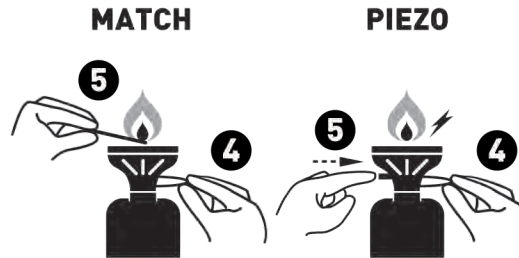

JETBOIL

SYSTEM USER GUIDE

⚠ WARNING: For reference only.
Do not use product without first reading
included Instruction Manual.

**CONNECT AND SECURE
FUEL CAN**

**ADD WATER OR
CONTENTS TO POT**

**OPEN VALVE FULLY
AND IGNITE**

**PLACE POT ON BURNER
AND ROTATE TO LOCK
INTO PLACE**

LOWER FLAME AS NEEDED

**TURN OFF FLAME.
REMOVE POT.
ENJOY!**

If you're looking for quality camp kitchen, visit our website.