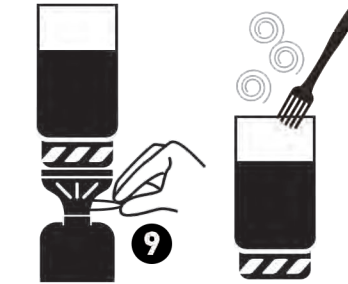

**PLACE POT ON BURNER
AND ROTATE TO LOCK
INTO PLACE**

LOWER FLAME AS NEEDED

**TURN OFF FLAME.
REMOVE POT.
ENJOY!**

If you're looking for quality camp kitchen, visit our website.