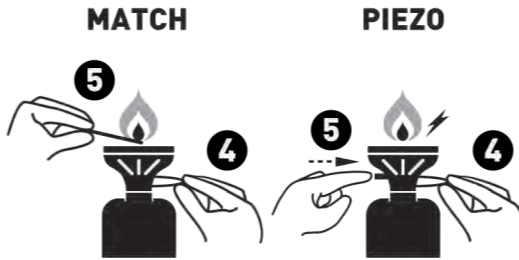

JETBOIL

SYSTEM USER GUIDE

⚠ WARNING: For reference only.
Do not use product without first reading
included Instruction Manual.

**CONNECT AND SECURE
FUEL CAN**

**ADD WATER OR
CONTENTS TO POT**

**OPEN VALVE FULLY
AND IGNITE**

**PLACE POT ON BURNER
AND ROTATE TO LOCK
INTO PLACE**

LOWER FLAME AS NEEDED

**TURN OFF FLAME.
REMOVE POT.
ENJOY!**

If you're looking for quality camp kitchen, visit our website.