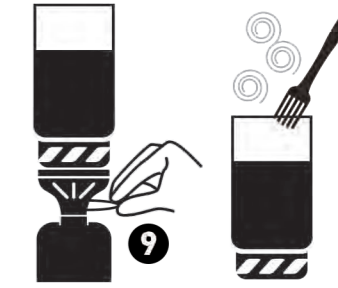

**PLACE POT ON BURNER
AND ROTATE TO LOCK
INTO PLACE**

LOWER FLAME AS NEEDED

**TURN OFF FLAME.
REMOVE POT.
ENJOY!**

If you're looking for quality camp kitchen, visit our website.