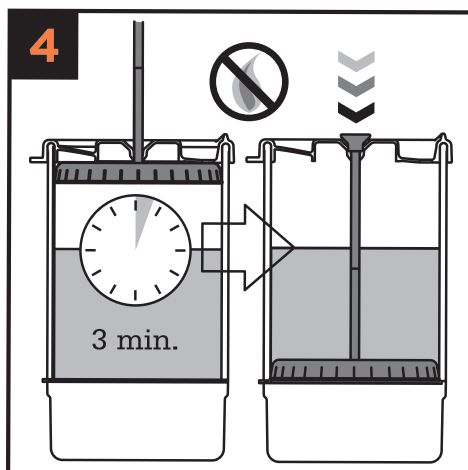

JETBOIL®

HOW TO:

COFFEE PRESS

Super simple instructions for super delicious coffee

For California Residents:
▲ WARNING: Cancer and Reproductive Harm - www.P65Warnings.ca.gov.

Designed by
Jetboil in the USA
Made in China