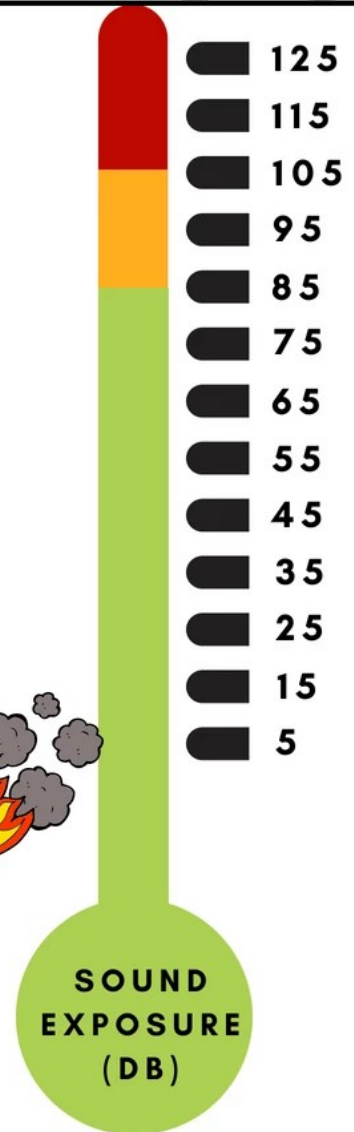

NASCAR
100+ DB

FORMULA 1
115+ DB

INDYCAR
125+ DB

DRAG RACE
130+ DB

EARPLUG HEADPHONES

FOR HUNTING

STAY CONNECTED AND PROTECTED ON THE RANGE

If you like earplugs, you'll love ISOtunes®.