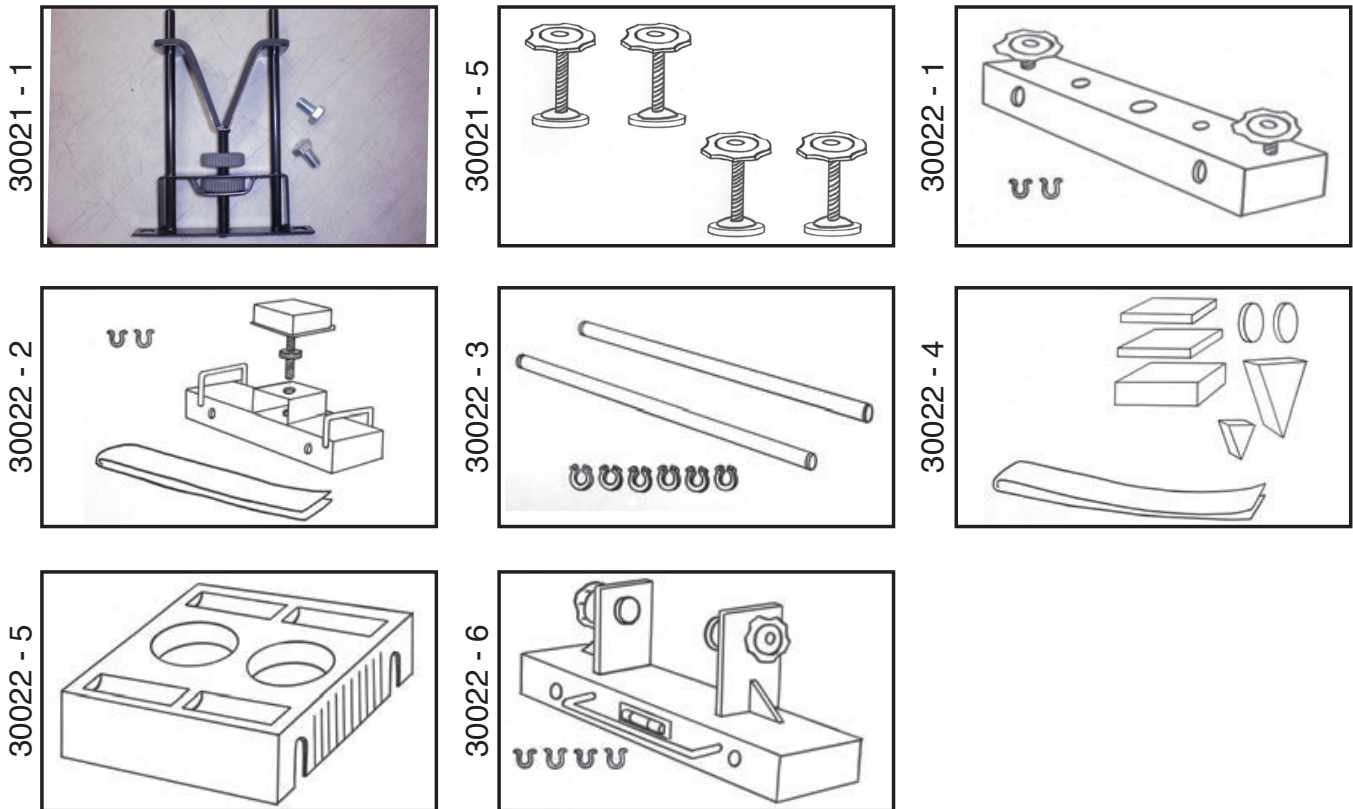

• REPLACEMENT PARTS •

These are replacement parts for purchase. Pictures do not represent contents of set.

Parts List:

- 30021 - 1 Elevator Assembly
- 30021 - 5 Leveling Jack (4 Pc. Set)
- 30022 - 1 Front Support Base (Includes 2 Snap Rings)
- 30022 - 2 Forend Support Base (Includes Strap & 2 Snap Rings)
- 30022 - 3 Extension Tube Set (Includes 6 Snap Rings)
- 30022 - 4 Pad Set (Includes Strap)
- 30022 - 5 Utility Tray
- 30022 - 6 Vise Assembly (Includes 4 Snap Rings)