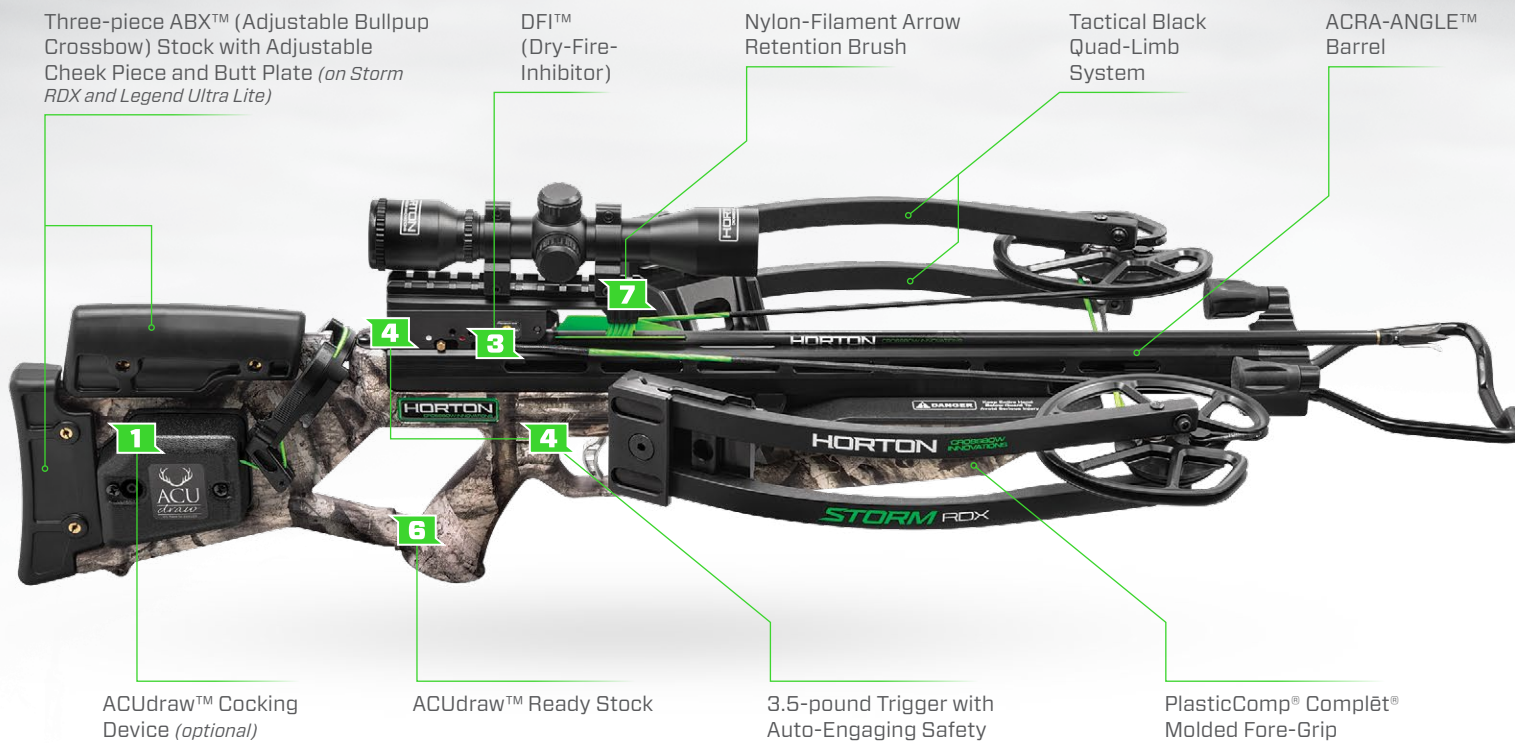

HORTON

CROSSBOW INNOVATIONS

BY  TENPOINT

2017
PRODUCT CATALOG

ADRENALINE FUELED.

**TENPOINT
BORN.
TENPOINT
BRED.**

A single moment can determine whether you fill your freezer or wait another year. With bloodlines rooted in the elite quality, durability, and performance TenPoint® owners have come to expect, Horton crossbows are precision-engineered to seize those moments.

ADRENALINE FUELED.

NEW FOR 2017

**VORTEC
RDX™**

PAGE 7

Following in the footsteps of the award-winning Storm RDX™, the Vortec RDX™ features a lighter, smaller, 135-pound RDX (Reverse Draw Crossbow) bow assembly and our new lightweight Fusion Reverse Draw Crossbow™ (FRX) stock. Measuring a remarkable 9.125-inches axle-to-axle when cocked, weighing just 7.6 pounds, and shooting 340 FPS, it provides incredible balance, ideal weight, and optimal speed at a perfect price-point.

Richard L. Bednar - President, CEO & Chairman
TenPoint Crossbow Technologies®
Horton Crossbow Innovations®
Wicked Ridge Crossbows®

Three-piece ABX™ (Adjustable Bullpup Crossbow) Stock with Adjustable Cheek Piece and Butt Plate (on Storm RDX and Legend Ultra Lite)

PlasticComp® Complēt® Molded Fore-Grip

FEATURES COMPARISON

	STORM RDX	NEW VORTEC RDX	LEGEND ULTRA LITE
3.5-pound Trigger with Auto-Engaging Safety	☑	☑	☑
TPE Rubber Safety Wings	☑	☑	☑
DFI™ (Dry-Fire-Inhibitor)	☑	☑	☑
Self-Locking Limb Pocket	☑		
OTT™ (Over-the-Top) Limb Pocket		☑	☑
RDX (Reverse Draw Crossbow) Technology	☑	☑	
RDX Cam System	☑		
Reaper™ Cam System		☑	
XR™ Wheels			☑
Adjustable Bullpup Crossbow (ABX) Stock	☑		☑
Fusion Reverse Draw Crossbow (FRX) Stock		☑	
ACRA-ANGLE™ Barrel	☑	☑	☑
ACUdraw™ Compatible	☑	☑	☑
ACUdraw 50™ Compatible			☑
Limited Lifetime Operational Warranty	☑	☑	☑