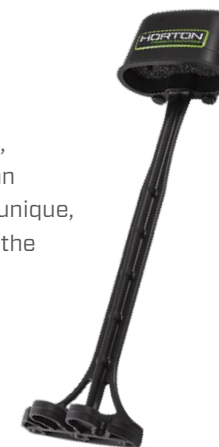

NEW

TENPOINT® OMNI-CUB™ (CROSSBOW UNLOADING BOLT) (PATENT PENDING)

An improved version of the original Crossbow Unloading Bolt™ (CUB) features our patented Omni-Nock™ technology and may be used to unload most crossbows, including reverse draw models and models with extremely narrow bow assemblies. Made from biodegradable polymer, it naturally decomposes over time to minimize environmental impact.

HEA-00017.6