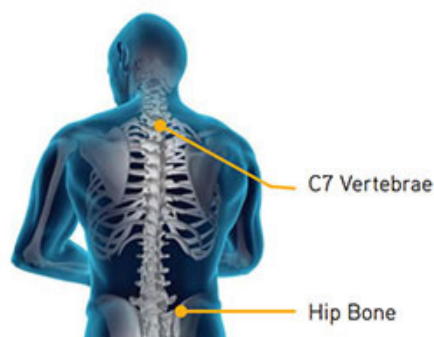

MEASURING YOUR TORSO

TAKING YOUR MEASUREMENTS:

To determine your torso length, measure the distance between the C7 vertebrae and the top of the hip bone. Use the sizing charts below to find the pack that will best fit your body.

Fit Type Glossary

Regular: Fits most body types

Women's Fit: Slightly shorter torso and more curved straps designed to fit the female body.

Capacity/Trip Length Glossary

Day / Overnight Packs: 30-50 liters or 1,800-3,000 cubic inches

Weekend Packs: 50-70 liters or 3,000-4,200 cubic inches

Week long/Extended Outings: Over 70 liters or over 4,300 cubic inches

TECH 2 PACK	TORSO FIT RANGE	WAIST MEASUREMENT	PACK FIT	LENGTH OF TRAVEL
Lightning 35	17-19 in. / 43-48 cm.	26" and up	Regular	Day / Overnight
Women's Lightning 35	16-18 in. / 40-46	26" and up	Women's	Day / Overnight
Hawk 40	16-18 in. / 40-46 cm.	26" and up	Regular	Weekend
Hawk 45	17-19 in. / 43-48 cm.	26" and up	Regular	Weekend
Women's Hawk 45	16-18 in. / 40-46 cm.	26" and up	Women's	Weekend
Hawk 50	18-20 in. / 46-51 cm.	26" and up	Regular	Weekend
Titan 55	14-21 in. / 36-53 cm.	30" and up	Regular	Extended Outings
Women's Titan 55	13-20 in. / 33-51 cm.	30" and up	Women's	Extended Outings
Titan 65	14-22 in. / 36-56 cm.	30" and up	Regular	Extended Outings