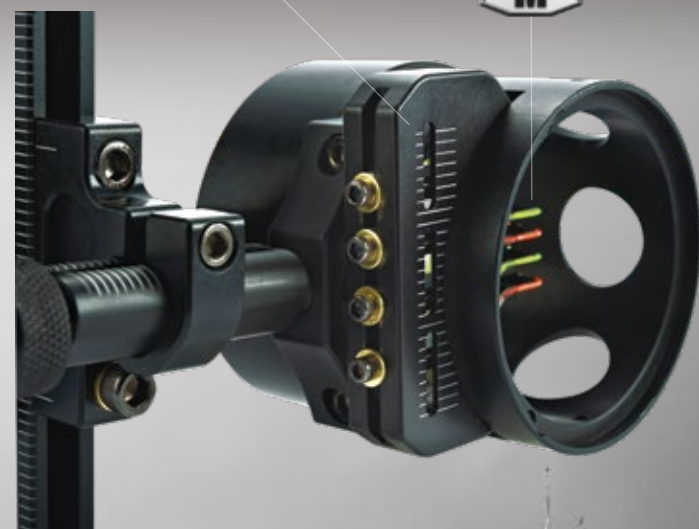

Introducing The Gold Standard in Slider Sights

The new Tetra LT is sure to be the hottest slider style adjustable sight of 2020. Compact, lightweight and loaded with features, the LT is a breeze to setup and ideal for bowhunters and 3D shooters alike. With its patented R.D.S. Sight Tape Technology, 20-80 yard accuracy is made easy with the industry's most precise and reliable tape system. Looking for solid simplicity in a small package? The Tetra LT is the sight for you!

TETRA 4 PIN

PRODUCT FEATURES

Mechanical rheostat for fiber optic brightness control

Sight ring with integrated bubble level

20-80 yard accuracy and smooth lever action

TLT-4519

2020 NEW

PART #	SIGHT HOUSING	PIN SIZE	MECHANICAL RHEOSTAT	LENS KIT (OPTIONAL)	BURST LIGHT (OPTIONAL)
TLT-4519	1.8"	.019	Yes	Lens Kit T	Yes
TLT-4519 LH	1.8"	.019	Yes	Lens Kit T	Yes
TLT-4510	1.8"	.010	Yes	Lens Kit T	Yes
TLT-4510 LH	1.8"	.010	Yes	Lens Kit T	Yes

Laser engraved adjustment markers make for fast, precise sight in

Machined aluminum pin carrier offers unmatched fiber protection

Photo credit: Chris Hood

The Sight Everyone Has Been Waiting "4"

For anyone searching for the ultimate in versatility for any game and any season, look no further than our all-new Tetra multiple pin line of sights. Available on the Tetra Max, Tetra and Tetra LT frames as well as the dovetail Tetra Max TE and Tetra TE, these sights offer all the features and benefits of our single pins in a four-pin configuration.

Photo credit: Corey Jacobsen

TETRA

XB

PRODUCT FEATURES

Stainless steel pointer

Infinitely adjustable from 20 to 100 yards by the yard

Large locking knob and wheel for quick and easy range acquisition

Simple 2 bolt installation