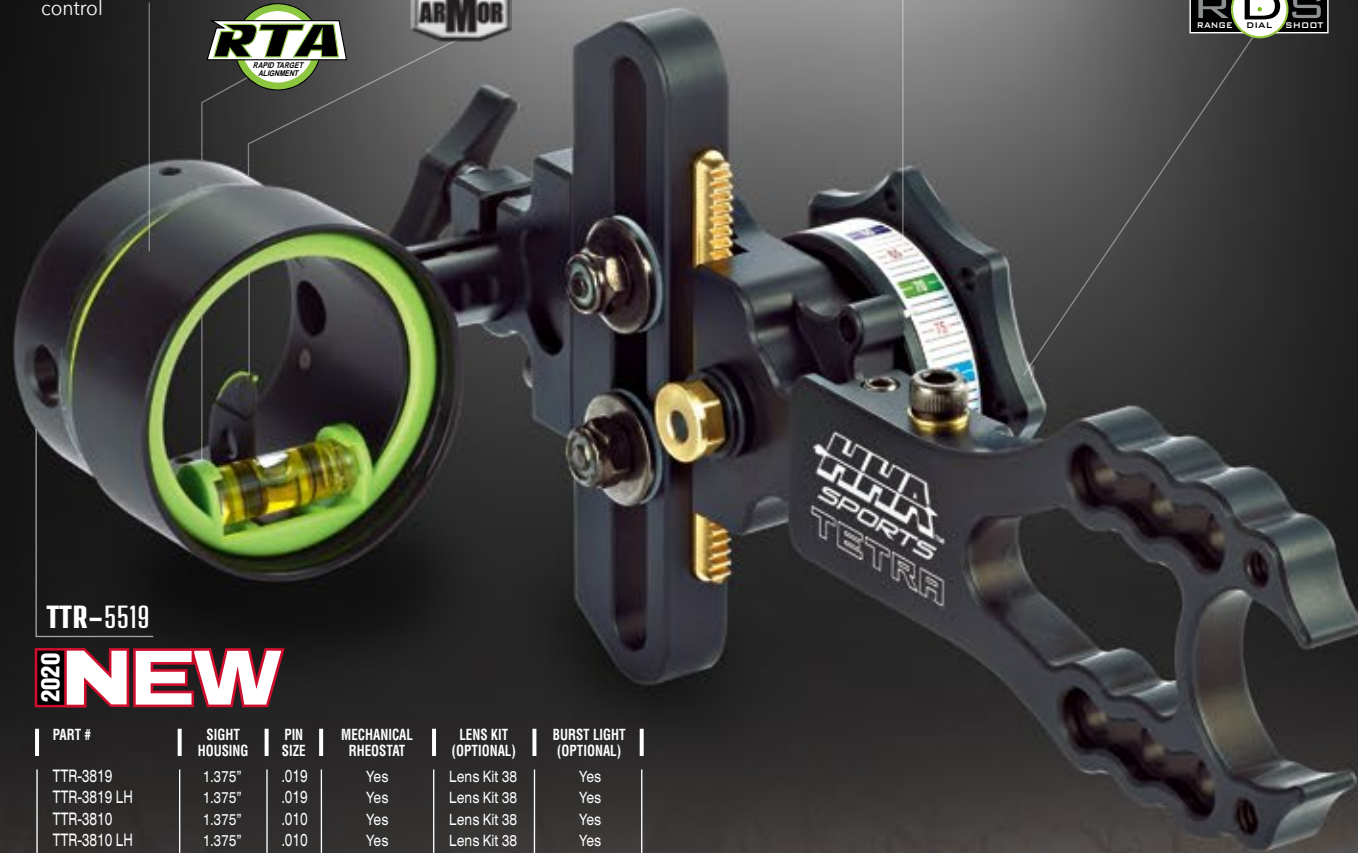

TETRA MAX

PRODUCT FEATURES

Mechanical rheostat for fiber optic brightness control

Sight ring with integrated bubble level

Machined aluminum pin carrier offers unmatched fiber protection

20-100 yard accuracy with a quick turn of the wheel

Eyes aren't what they used to be? Change out the ultra-fine pointer for the magnifier and see your yardage marks like never before. Add an optional Blue Burst Light and illuminate your tape scale to make rapid adjustments in dense cover or from the security of a ground blind. Taking that bucket list hunt half way around the world? With the Tetra Max Tournament Edition, you can quickly detach your sight bar, pack it securely in your gear bags and hit the ground with confidence.

TETRA

PRODUCT FEATURES

Mechanical rheostat for fiber optic brightness control

Sight ring with integrated bubble level

Machined aluminum pin carrier offers unmatched fiber protection

20-100 yard accuracy with a quick turn of the wheel

TTR-5519

2020 **NEW**

PART #	SIGHT HOUSING	PIN SIZE	MECHANICAL RHEOSTAT	LENS KIT (OPTIONAL)	BURST LIGHT (OPTIONAL)
TTR-3819	1.375"	.019	Yes	Lens Kit 38	Yes
TTR-3819 LH	1.375"	.019	Yes	Lens Kit 38	Yes
TTR-3810	1.375"	.010	Yes	Lens Kit 38	Yes
TTR-3810 LH	1.375"	.010	Yes	Lens Kit 38	Yes
TTR-5519	1.625"	.019	Yes	Lens Kit B	Yes
TTR-5519 LH	1.625"	.019	Yes	Lens Kit B	Yes
TTR-5510	1.625"	.010	Yes	Lens Kit B	Yes
TTR-5510 LH	1.625"	.010	Yes	Lens Kit B	Yes
TTR-XL5519	1.8"	.019	Yes	Lens Kit T	Yes
TTR-XL5519 LH	1.8"	.019	Yes	Lens Kit T	Yes
TTR-XL5510	1.8"	.010	Yes	Lens Kit T	Yes
TTR-XL5510 LH	1.8"	.010	Yes	Lens Kit T	Yes