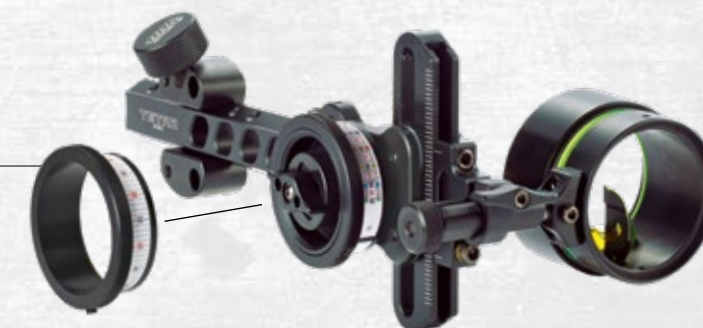

PRODUCT FEATURES

Quick detach mount

4" to 8" adjustable dovetail

Infinite adjust elevation system

Tool free windage and elevation adjustment

TMX-TE-5519

2020 NEW

PART #	SIGHT HOUSING	PIN SIZE	MECHANICAL RHEOSTAT	LENS KIT (OPTIONAL)	BURST LIGHT (OPTIONAL)
TMX-TE-3819	1.375"	.019	Yes	Lens Kit 38	Yes
TMX-TE-3819 LH	1.375"	.019	Yes	Lens Kit 38	Yes
TMX-TE-3810	1.375"	.010	Yes	Lens Kit 38	Yes
TMX-TE-3810 LH	1.375"	.010	Yes	Lens Kit 38	Yes
TMX-TE-5519	1.625"	.019	Yes	Lens Kit B	Yes
TMX-TE-5519 LH	1.625"	.019	Yes	Lens Kit B	Yes
TMX-TE-5510	1.625"	.010	Yes	Lens Kit B	Yes
TMX-TE-5510 LH	1.625"	.010	Yes	Lens Kit B	Yes
TMX-TE-XL5519	1.8"	.019	Yes	Lens Kit T	Yes
TMX-TE-XL5519 LH	1.8"	.019	Yes	Lens Kit T	Yes
TMX-TE-XL5510	1.8"	.010	Yes	Lens Kit T	Yes
TMX-TE-XL5510 LH	1.8"	.010	Yes	Lens Kit T	Yes

Eyes aren't what they used to be? Change out the ultra-fine pointer for the magnifier and see your yardage marks like never before. Add an optional Blue Burst Light and illuminate your tape scale to make rapid adjustments in dense cover or from the security of a ground blind. Taking that bucket list hunt half way around the world? With the Tetra Max Tournament Edition, you can quickly detach your sight bar, pack it securely in your gear bags and hit the ground with confidence.

TETRA

PRODUCT FEATURES

Mechanical rheostat for fiber optic brightness control

Sight ring with integrated bubble level

Machined aluminum pin carrier offers unmatched fiber protection

20-100 yard accuracy with a quick turn of the wheel