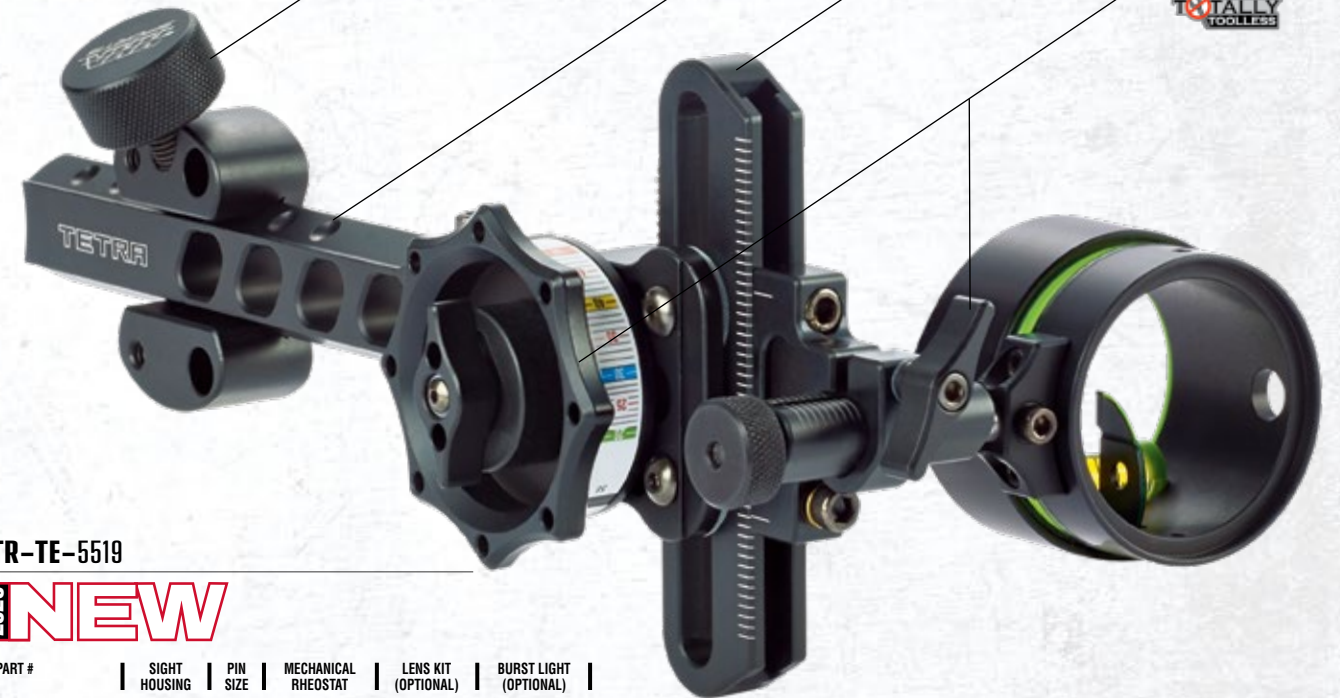

TETRA MAX

PRODUCT FEATURES

Mechanical rheostat for fiber optic brightness control

Sight ring with integrated bubble level

Machined aluminum pin carrier offers unmatched fiber protection

20-100 yard accuracy with a quick turn of the wheel

TETRA

PRODUCT FEATURES

Mechanical rheostat for fiber optic brightness control

Sight ring with integrated bubble level

Machined aluminum pin carrier offers unmatched fiber protection

20-100 yard accuracy with a quick turn of the wheel

The Next Generation of Optimizer

Over two decades of technology come together to provide one of the most versatile, lightweight and rugged sights available. The Tetra delivers a silky smooth 2.1" of travel on your choice of a fixed frame or dovetail bar. To the yard accuracy with our patented R.D.S. sight tapes and precision windage adjustment provide deadly accuracy in the field and on the range. The quiver friendly, wheel forward designs make these sights ideal for bowhunters and 3D shooters alike. With 2nd and 3rd axis adjustment and a full line of accessories, the Tetra is destined to take over as the new #1 slider sight on the market today.

PRODUCT FEATURES

Quick detach mount

4" to 8" adjustable dovetail

Infinite adjust elevation system

Tool free windage and elevation adjustment

TTR-TE-5519

2020 **NEW**

PART #	SIGHT HOUSING	PIN SIZE	MECHANICAL RHEOSTAT	LENS KIT (OPTIONAL)	BURST LIGHT (OPTIONAL)
TTR-TE-3819	1.375"	.019	Yes	Lens Kit 38	Yes
TTR-TE-3819 LH	1.375"	.019	Yes	Lens Kit 38	Yes
TTR-TE-3810	1.375"	.010	Yes	Lens Kit 38	Yes
TTR-TE-3810 LH	1.375"	.010	Yes	Lens Kit 38	Yes
TTR-TE-5519	1.625"	.019	Yes	Lens Kit B	Yes
TTR-TE-5519 LH	1.625"	.019	Yes	Lens Kit B	Yes
TTR-TE-5510	1.625"	.010	Yes	Lens Kit B	Yes
TTR-TE-5510 LH	1.625"	.010	Yes	Lens Kit B	Yes
TTR-TE-XL5519	1.8"	.019	Yes	Lens Kit T	Yes
TTR-TE-XL5519 LH	1.8"	.019	Yes	Lens Kit T	Yes
TTR-TE-XL5510	1.8"	.010	Yes	Lens Kit T	Yes
TTR-TE-XL5510 LH	1.8"	.010	Yes	Lens Kit T	Yes