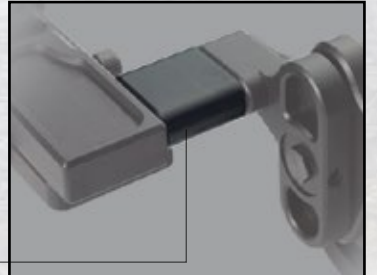

PRODUCT FEATURES

SD-EXT