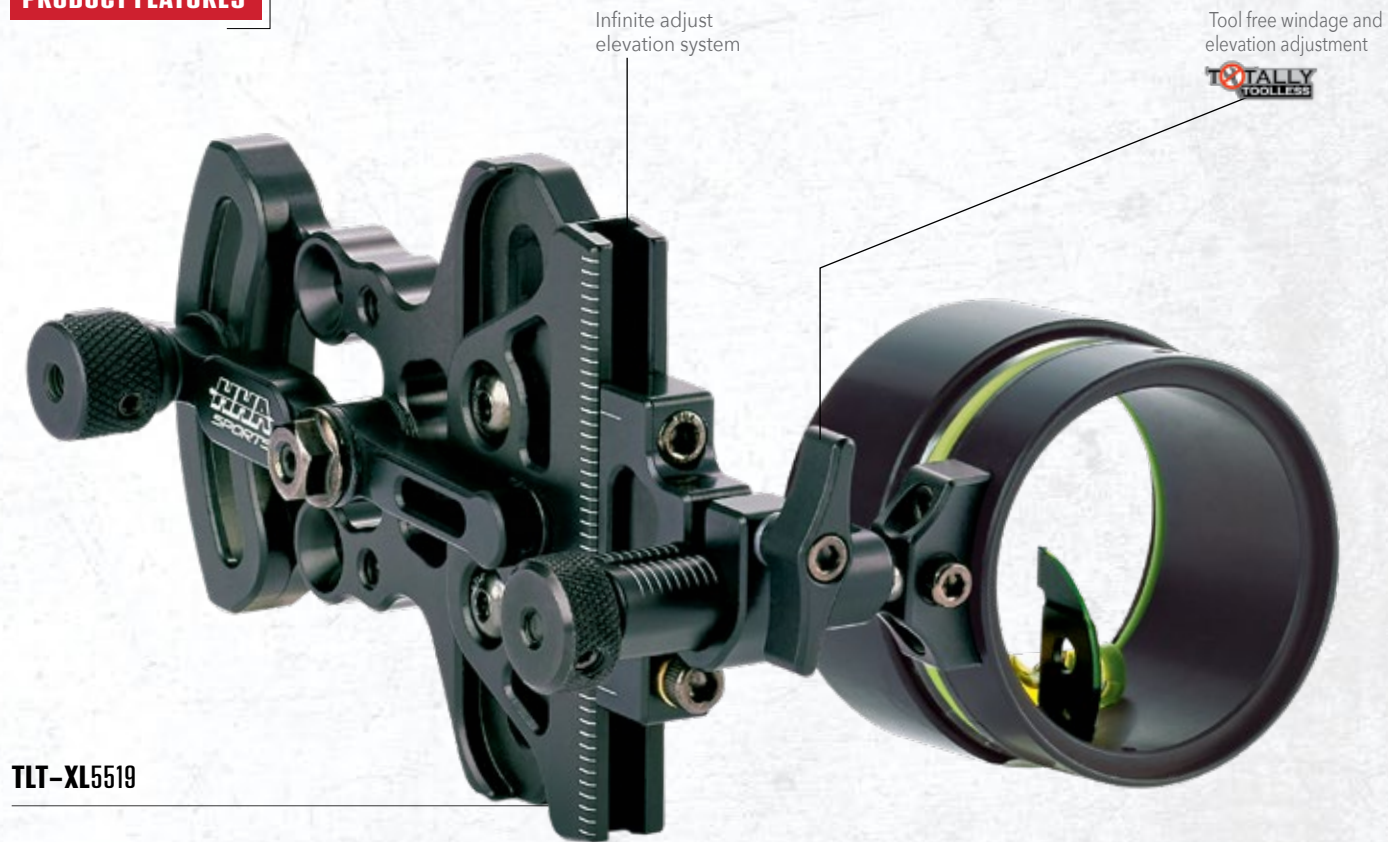

WHY HHA

A two-stage windage adjustment makes sight-in easy and precise. Totally toolless, once the Tetra is mounted to your bow, you can put the wrench set away and make minor adjustments in the field. With laser engraved witness marks and user-friendly adjustment knobs, dialing in is easier than ever before.

Introducing The Gold Standard in Slider Sights

The new Tetra LT is sure to be the hottest slider style adjustable sight of 2020. Compact, lightweight and loaded with features, the LT is a breeze to setup and ideal for bowhunters and 3D shooters alike. With its patented R.D.S. Sight Tape Technology, 20-80 yard accuracy is made easy with the industry's most precise and reliable tape system. Looking for solid simplicity in a small package? The Tetra LT is the sight for you!

PRODUCT FEATURES

TLT-XL5519

WHY HHA

Quiver Mounting Issues? Not with the Tetra LT. While most quivers will mount with the enclosed bushings and hardware, some archers prefer or require a closer, to-the-bow fit. Our optional Tetra LT Quiver Bracket provides needed clearance and still allows for full operation of the sight with your quiver attached to the bow.