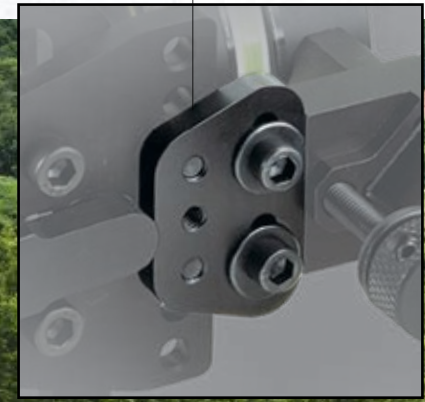

SP-50

- Slotted extension bracket allows infinite aperture placement
- Fits all Optimizer Lite and Optimizer Ultra sights