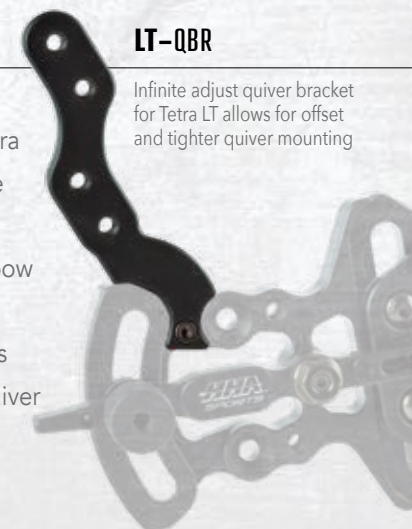

PRODUCT FEATURES

TLT-XL5519

WHY HHA

Quiver Mounting Issues? Not with the Tetra LT. While most quivers will mount with the enclosed bushings and hardware, some archers prefer or require a closer, to-the-bow fit. Our optional Tetra LT Quiver Bracket provides needed clearance and still allows for full operation of the sight with your quiver attached to the bow.

LT-QBR

Infinite adjust quiver bracket for Tetra LT allows for offset and tighter quiver mounting

LT-BRIDGE

Machined aluminum quiver bracket for Tetra LT

Tagging out each season doesn't just happen. It's something that requires year-round preparation, long hours, and a whole lot of practice.