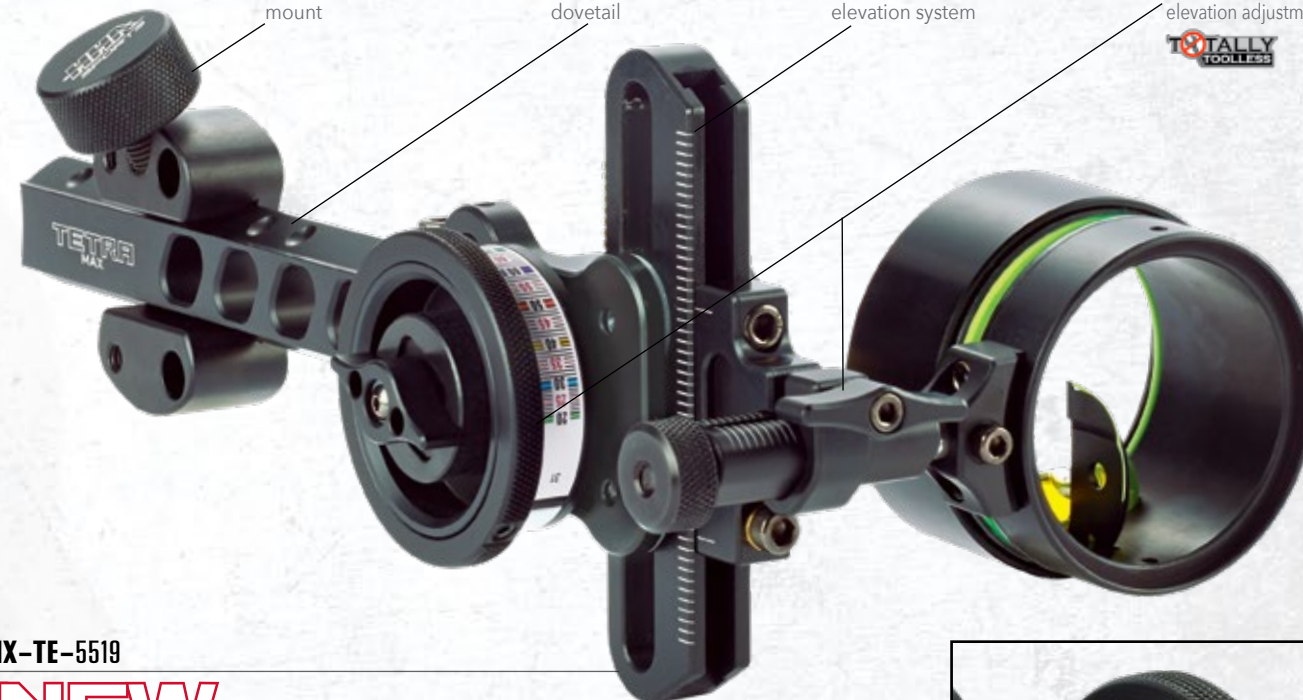

TETRA MAX

PRODUCT FEATURES

Mechanical rheostat for fiber optic brightness control

Sight ring with integrated bubble level

Machined aluminum pin carrier offers unmatched fiber protection

20-100 yard accuracy with a quick turn of the wheel

Don't Settle For Less Than The Best

You wait all year for the season to arrive and when it finally does, you need equipment that won't let you down at the moment of truth. The Tetra Max and Tetra Max Tournament Edition sights are hands down the best on the market, combining decades of time-tested features with the latest innovation for a sight like no other. Whether you are looking for the ultimate hunting sight, a tricked-out 3D rig or something that can crossover into either field, the Tetra Max is for you!

PRODUCT FEATURES

Quick detach mount

4" to 8" adjustable dovetail

Infinite adjust elevation system

Tool free windage and elevation adjustment

TMX-TE-5519

2020 NEW

PART #	SIGHT HOUSING	PIN SIZE	MECHANICAL RHEOSTAT	LENS KIT (OPTIONAL)	BURST LIGHT (OPTIONAL)
TMX-TE-3819	1.375"	.019	Yes	Lens Kit 38	Yes
TMX-TE-3819 LH	1.375"	.019	Yes	Lens Kit 38	Yes
TMX-TE-3810	1.375"	.010	Yes	Lens Kit 38	Yes
TMX-TE-3810 LH	1.375"	.010	Yes	Lens Kit 38	Yes
TMX-TE-5519	1.625"	.019	Yes	Lens Kit B	Yes
TMX-TE-5519 LH	1.625"	.019	Yes	Lens Kit B	Yes
TMX-TE-5510	1.625"	.010	Yes	Lens Kit B	Yes
TMX-TE-5510 LH	1.625"	.010	Yes	Lens Kit B	Yes
TMX-TE-XL5519	1.8"	.019	Yes	Lens Kit T	Yes
TMX-TE-XL5519 LH	1.8"	.019	Yes	Lens Kit T	Yes
TMX-TE-XL5510	1.8"	.010	Yes	Lens Kit T	Yes
TMX-TE-XL5510 LH	1.8"	.010	Yes	Lens Kit T	Yes

TETRA

PRODUCT FEATURES

Mechanical rheostat for fiber optic brightness control

Sight ring with integrated bubble level

Machined aluminum pin carrier offers unmatched fiber protection

20-100 yard accuracy with a quick turn of the wheel