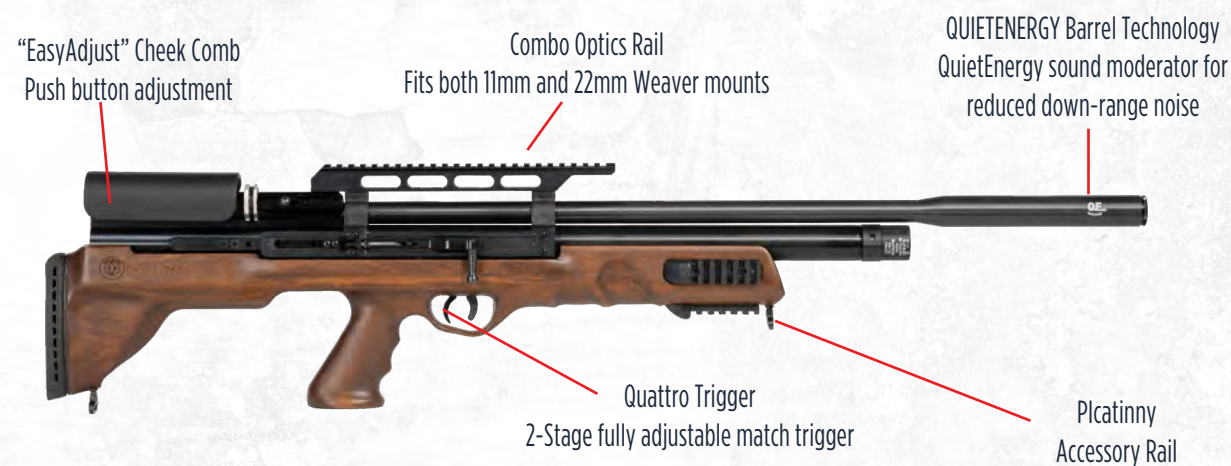

BULLBOSS

BullBoss Wood Stock

BullBoss Synthetic Stock

MODEL	CALIBER	MAX MUZZLE VELOCITY*		MAXIMUM MUZZLE ENERGY**	MAGAZINE CAPACITY	SHOTS AT OPTIMAL VELOCITY	AIR STORAGE VOLUME	MAXIMUM FILL PRESSURE	STOCK	OVERALL LENGTH	BARREL LENGTH	WEIGHT	FIBER OPTIC SIGHTS	
		Lead-Free Pellet	Lead Pellet										REAR	FRONT
BullBoss	.177cal	1350 FPS	1250 FPS	35 FPE	10	40	230cc	200 BAR	Advanced Polymer Bullpup with Adjustable Cheekpiece	36.8"	23"	9.5 lbs	N/A	N/A
	.22cal	1220 FPS	1100 FPS	46 FPE	10	35								
	.25cal	1000 FPS	1000 FPS	49 FPE	9	30								
BullBoss Wood	.177cal	1350 FPS	1250 FPS	35 FPE	10	40	230cc	200 BAR	Sturdy Hardwood Bullpup with Adjustable Cheekpiece	36.8"	23"	9.5 lbs	N/A	N/A
	.22cal	1220 FPS	1100 FPS	46 FPE	10	35								
	.25cal	1000 FPS	1000 FPS	49 FPE	9	30