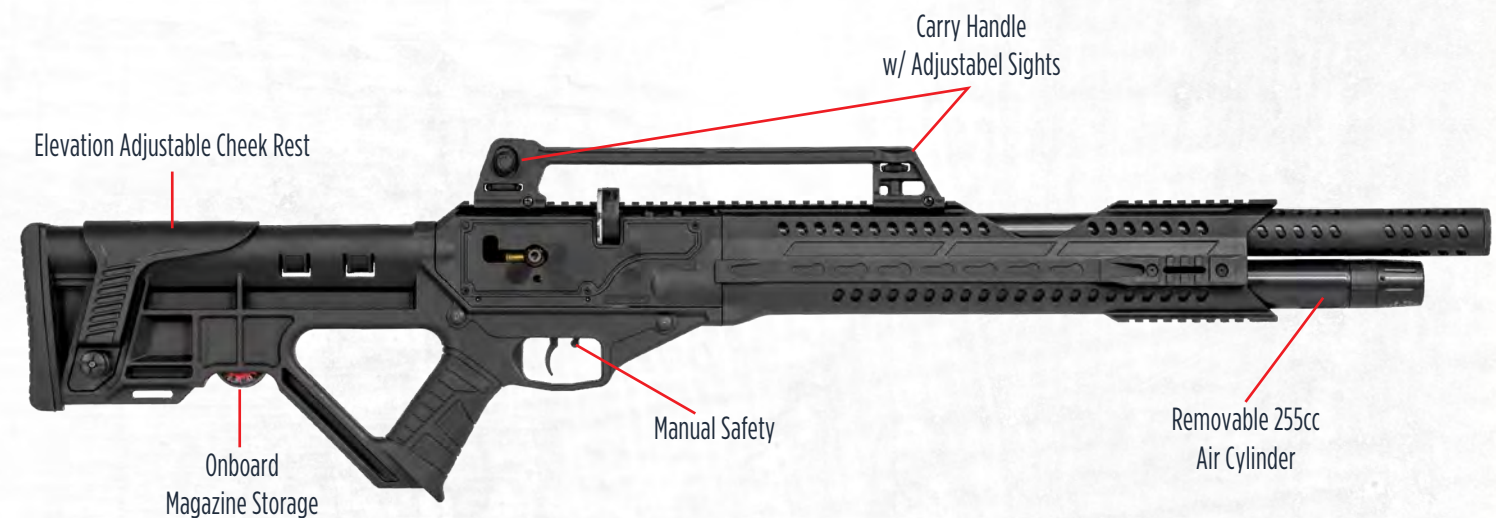

INVADER

- Semi automatic Pre-Charged Pneumatid (PCP) air rifle
- Available in .22 & .25 caliber
- Efficient, gas-operated system
- Precision rifled barrel
- Removable, caliber-specific, spring-loaded rotary magazine
- Removable carry handle with adjustable sights
- Combo optics rail for 11mm and Picatinny/ Weaver mounts
- Removable 255cc air cylinder fills to 200 BAR
- Advanced polymer all-weather, ambidextrous stock
- Textured grip surfaces for better control and feel
- Elevation adjustable cheek rest
- Manual safety switch

INVADER

MODEL	CALIBER	MAX MUZZLE VELOCITY*		MAXIMUM MUZZLE ENERGY**	MAGAZINE CAPACITY	SHOTS AT OPTIMAL VELOCITY	AIR STORAGE VOLUME	MAXIMUM FILL PRESSURE	STOCK	OVERALL LENGTH	BARREL LENGTH	WEIGHT
		Lead-Free Pellet	Lead Pellet									
Invader Auto	.177cal	1200 FPS	1100 FPS	23 FPE	14	50	255cc	200 BAR	Advanced Polymer w/ Picatinny Accessory & Optics Rails	40.5"	19.7"	8.2 lbs
	.22cal	1100 FPS	1000 FPS	34 FPE	12	50						
	.25cal	900 FPS	900 FPS	38 FPE	10	50						

*Velocity results achieved at 140 BAR regulated pressure and may vary due to power adjustments, pellet weight, pellet shape, pellet material, temperature, elevation, as well as other factors.
** Energy results achieved at 140 BAR regulated pressure and may vary due to power adjustments, pellet weight, pellet shape, pellet material, temperature, elevation, as well as other factors.

S E R I O U S . S O L I D . I M P A C T .