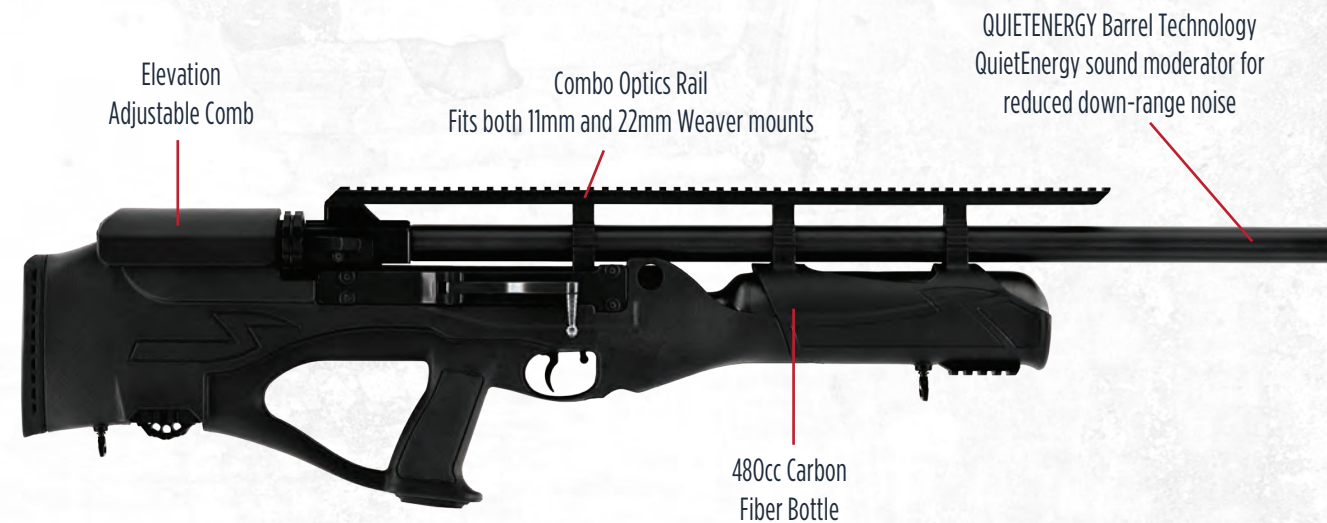

HERCULES BULLY

MODEL	CALIBER	MAX MUZZLE VELOCITY*		MAXIMUM MUZZLE ENERGY**	MAGAZINE CAPACITY	SHOTS AT OPTIMAL VELOCITY	AIR STORAGE VOLUME	MAXIMUM FILL PRESSURE	STOCK	OVERALL LENGTH	BARREL LENGTH	WEIGHT	FIBER OPTIC SIGHTS	
		Lead-Free Pellet	Lead Pellet										REAR	FRONT
Hercules Bully	.177cal	1550 FPS	1450 FPS	50 FPE	17	45	480cc Carbon Fiber Bottle	250 BAR	Advanced Polymer, Tactical Design with Integrated Pistol Grip	36.2"	23"	10.3 lbs	.035" Green, Removable	.060" Red, Removable
	.22cal	1400 FPS	1300 FPS	60 FPE	14	40								
	.25cal	1200 FPS	1200 FPS	75 FPE	13	36								
	.30cal	N/A	1070 FPS	115 FPE	10	15								
	.35cal	N/A	910 FPS	150 FPE	9	13								
.45cal	N/A	850 FPS	290 FPE	7	8									

* Velocity results may vary due to pellet weight, pellet shape, pellet materia, temperature, elevation, as well as other factors.
** Energy results may vary due to pellet weight, pellet shape, pellet material, temperature, elevation, as well as other factors.

BULLY

SERIOUS. SOLID. IMPACT.

- Manual loading side-lever action, Pre-Charged Pneumatic (PCP) air rifle
- Available in .177, .22, .25, .30, .35, & .45 caliber
- QuietEnergy fully shrouded barrel and Integrated Sound Moderator - Approximately 50% Quieter
- Precision rifled steel barrel for accuracy
- 250 BAR fill, 480cc carbon fiber air reservoir
- Detachable, caliber specific, multi-shot magazine
- Advanced polymer stock with ergonomic pistol grip
- Textured grip surfaces for enhanced control and feel
- Combo optics rail accepts both 22mm and 11mm dovetail scope mounts
- Picatinny rail beneath forearm
- Built-in pressure gauge to monitor cylinder pressure
- Black anodized aluminum receiver
- Manual safety
- Anti-double pellet feed mechanism prevents more than one pellet loading into a barrel
- 2-stage adjustable trigger for travel and load
- Fitted sling swivels
- Includes flip-up open sights with TruGlo fiber optics