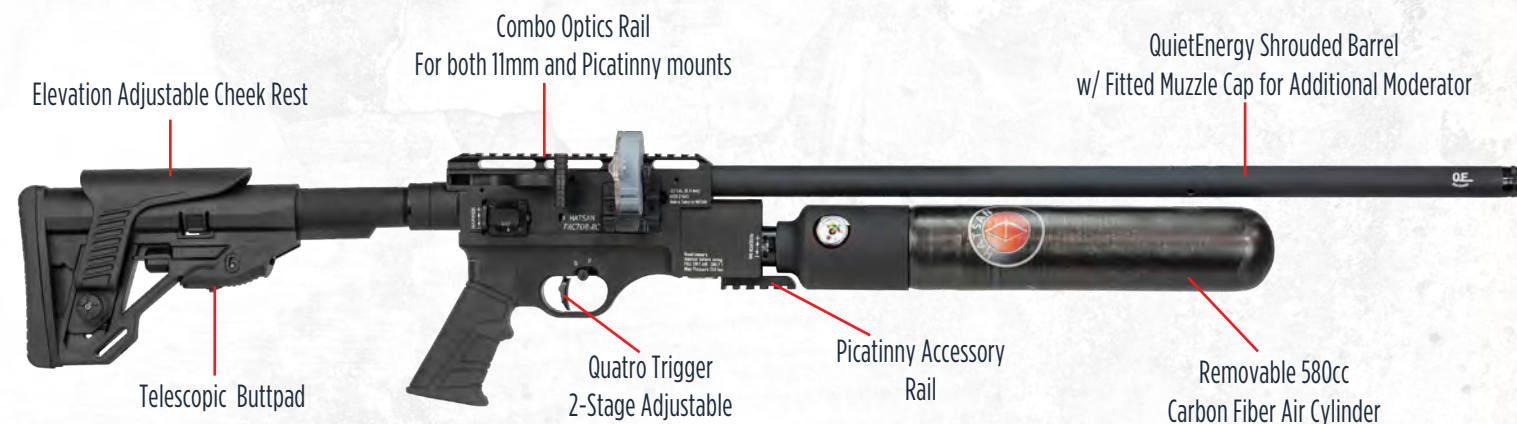

Single-Shot Adapter Included

Elevation Adjustable Cheek Rest

Combo Optics Rail
For both 11mm and Picatinny mounts

QuietEnergy Shrouded Barrel
w/ Fitted Muzzle Cap for Additional Moderator

Telescopic Buttpad

Removable 580cc
Carbon Fiber Air Cylinder