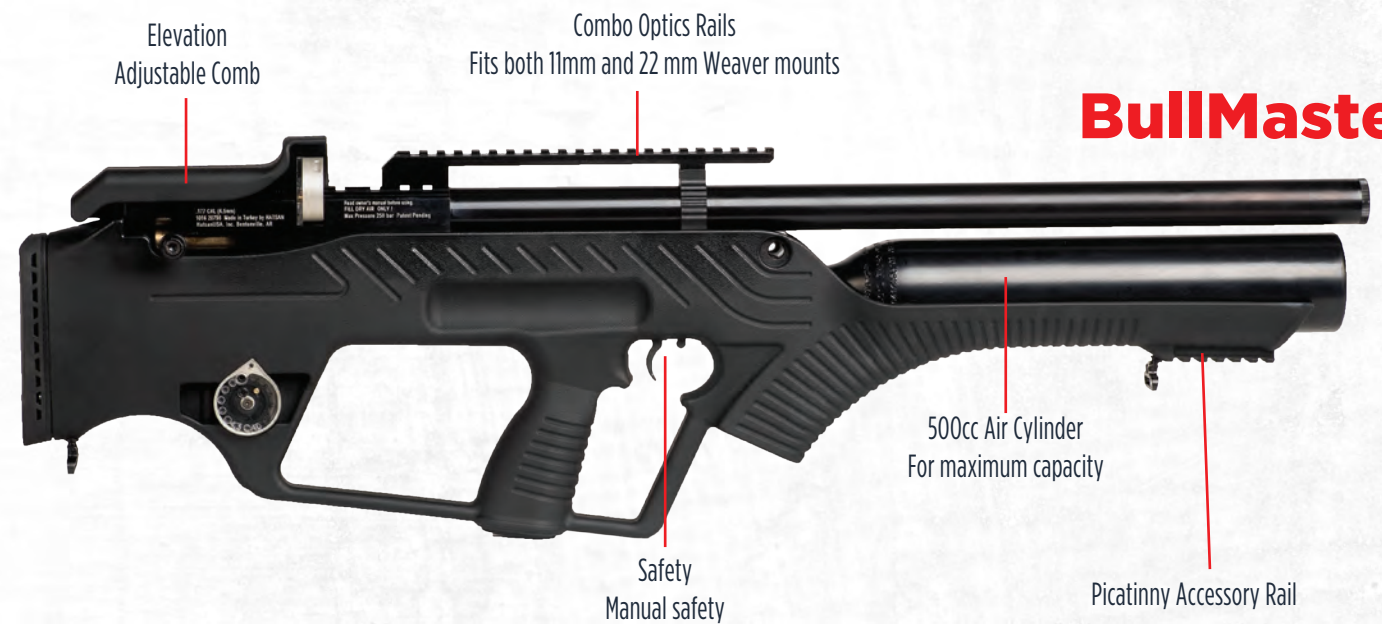

BullMaster

- Semi-auto action, pre-charged pneumatic (PCP) air rifle
- Available in .177, .22, and .25 caliber
- Detachable, caliber specific, multi-shot, spring-loaded magazine
- Fully shrouded, precision rifled and choked barrel for accuracy
- 500cc volume air bottle mounted in the forearm
- Includes 3 magazines
- Includes quick-fill nozzle
- Tactical style ambidextrous stock with thumbhole
- 2 spare magazine carrying slots in the stock
- Accessory picatinny rail beneath the forearm
- Elevation adjustable comb
- Adjustable rubber butt pad for length of pull as well as elevation and fit angle
- Built-in pressure gauge to monitor the cylinder pressure
- Combination 22mm and 11mm dovetail rail accepts a wide range of optics mounts
- Overall blued finish, black anodized receiver
- Patented anti-knock system to prevent discharge of the rifle when rifle is knocked or bounced
- Manual safety
- Black metal trigger
- Fitted sling swivels
- Hard case is included

S E R I O U S . S O L I D . I M P A C T .