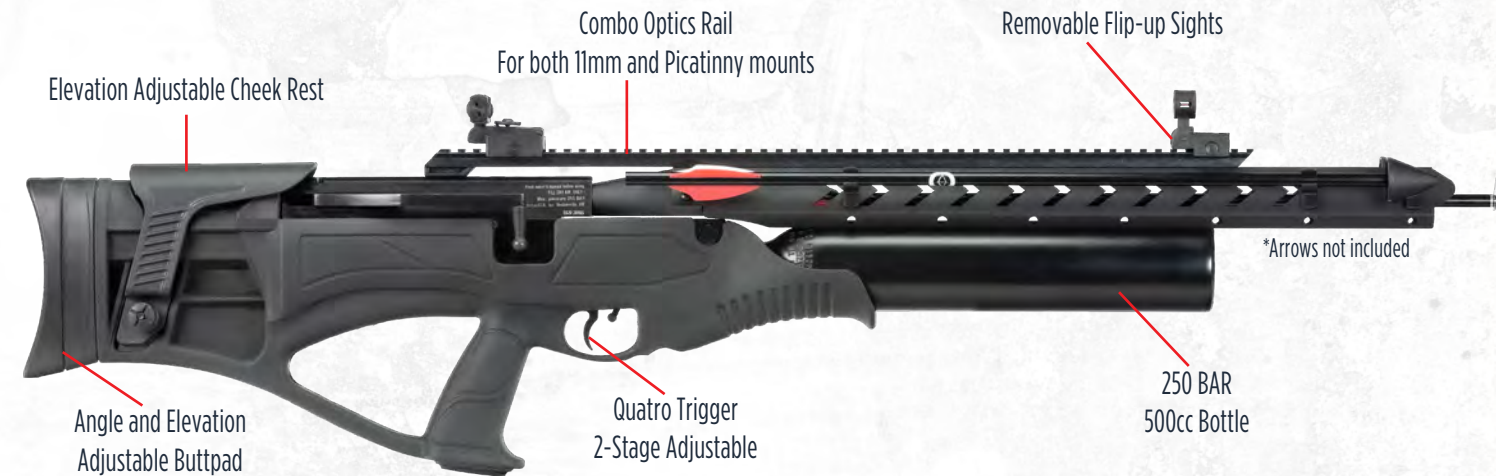

HARPOON

Arrow Launcher

Hatsan is proud to introduce the most powerful Arrow Launcher on the market. Capable of firing arrows at 600 FPS and well beyond traditional distances. The 250 BAR (3625 PSI) fill pressure produces over a dozen high-velocity shots from a single fill. Onboard storage for two arrows includes conical tip protectors to keep exposed arrow tips from damage and protect the hunter during handling.