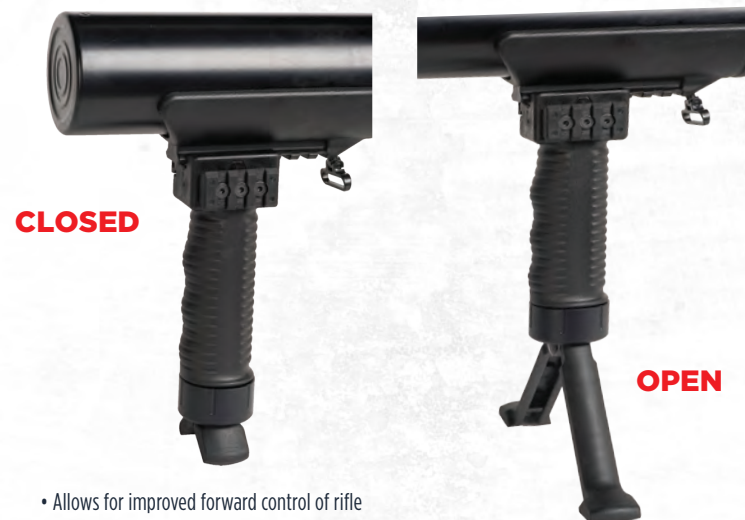

Foregrip / Bipod

CLOSED

OPEN

- Allows for improved forward control of rifle
- Push button bipod for quick deployment
- Heavy duty construction rated for firearm use

Din-Yoke Adapter

- Adapts SCUBA yoke valve for use with DIN style fill kit
- Rust-free, solid brass construction
- Bright, durable, corrosion-resistant chrome finish