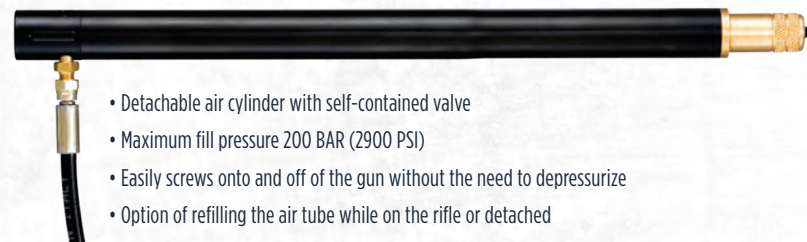

Air Cylinders

- Detachable air cylinder with self-contained valve
- Maximum fill pressure 200 BAR (2900 PSI)
- Easily screws onto and off of the gun without the need to depressurize
- Option of refilling the air tube while on the rifle or detached