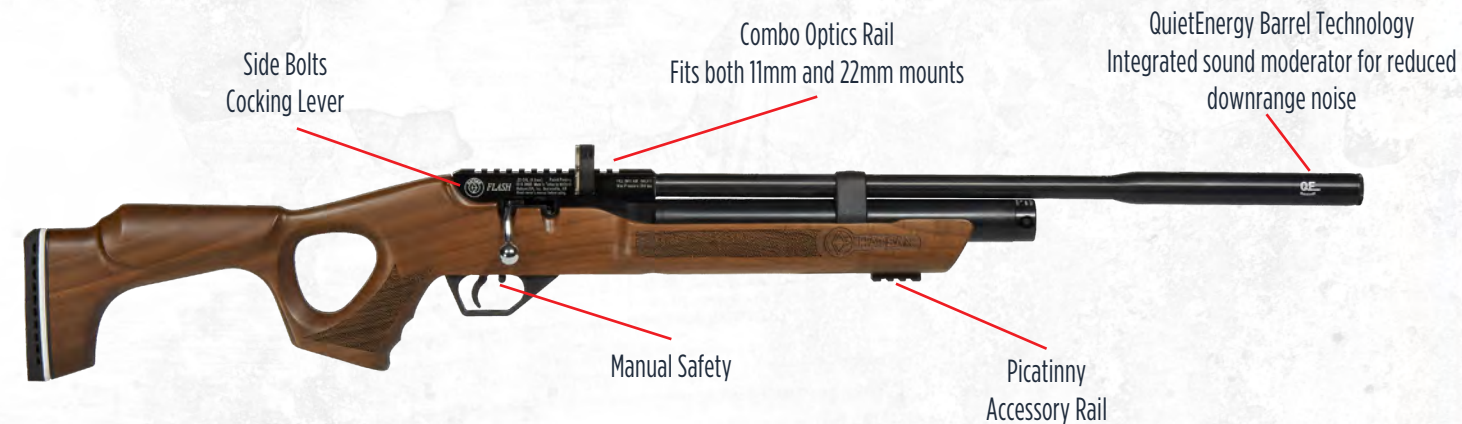

FLASH SERIES

Flash Wood QE