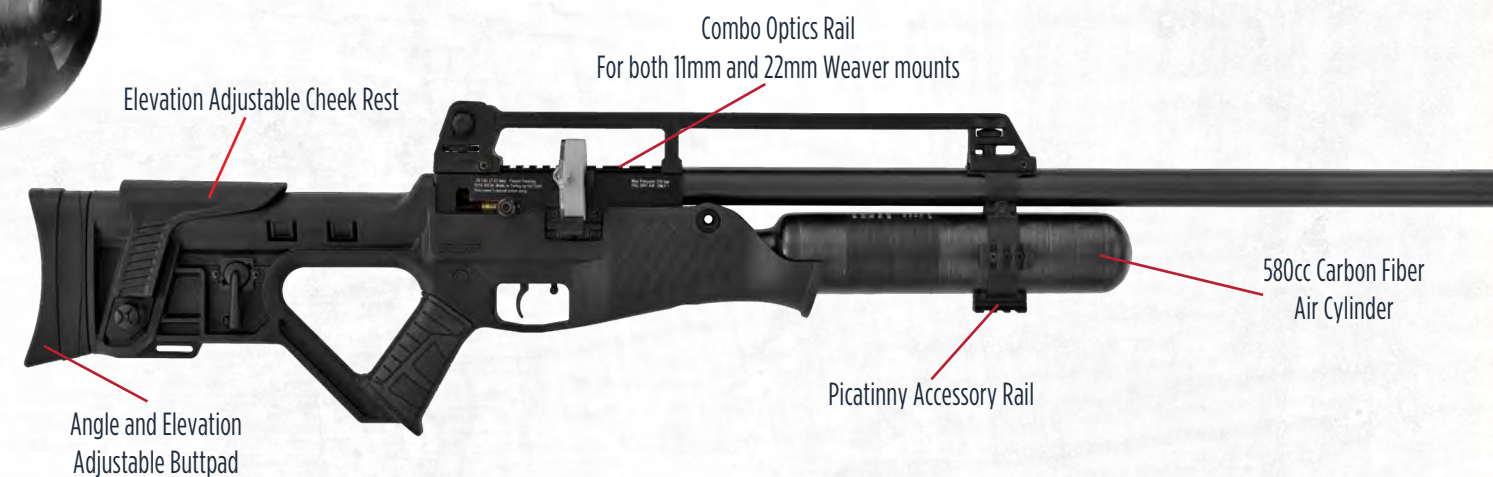

Select Fire Switch
Choose between semi- & full-auto

Elevation Adjustable Cheek Rest

Combo Optics Rail
For both 11mm and 22mm Weaver mounts

580cc Carbon Fiber
Air Cylinder

Angle and Elevation
Adjustable Buttpad