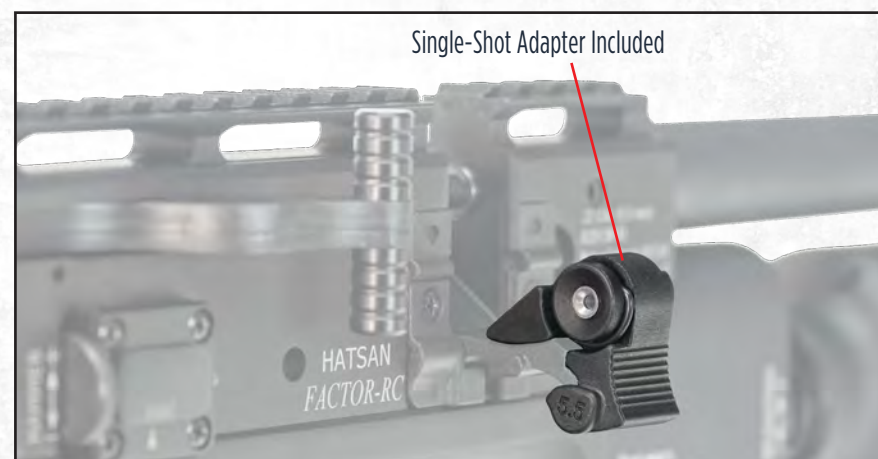

Quattro Trigger
2-Stage Adjustable

Picatinny Accessory
Rail

Adjustable
Transfer Port

Reversible Cocking Lever