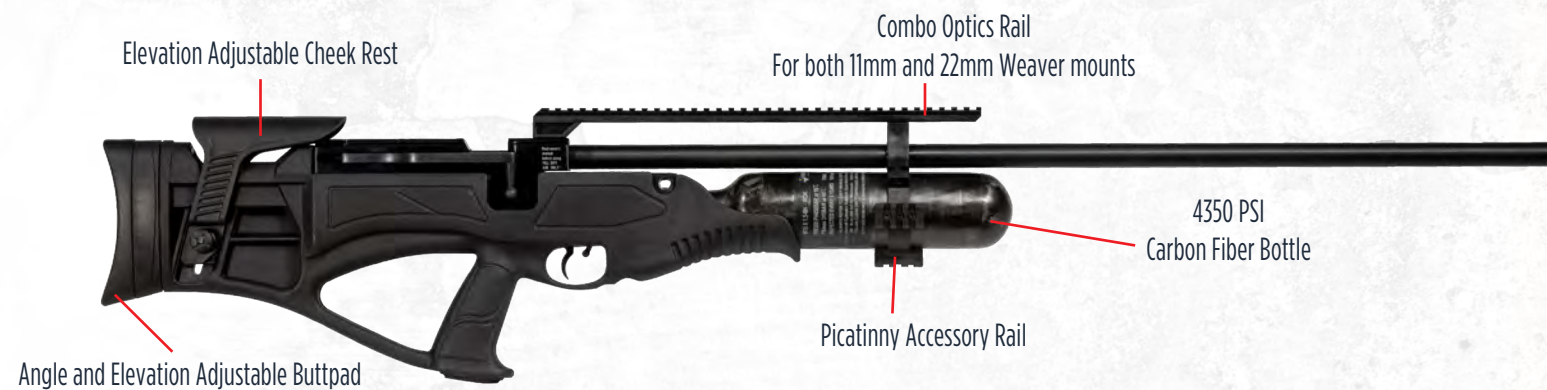

PILEDRIVER

800+ FPE!

Hatsan is proud to introduce the latest technology in big bore PCP air rifles, designed exclusively for high-powered hunting. Available in .45 and .50 caliber, the PileDriver boasts over 700 & 800 ft-lbs of energy output respectively - making it the most powerful production PCP airgun on the market!