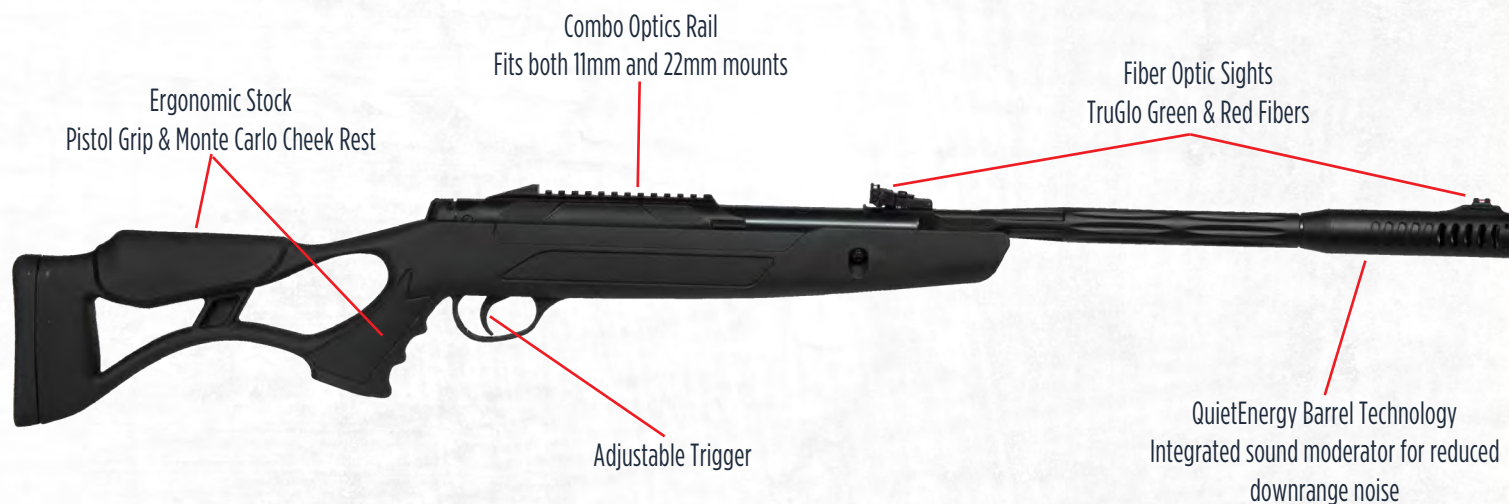

AIR TACT

- Single shot break barrel cocking action
- Available in .177, .22, and .25 caliber
- Ambidextrous, all weather, thumbhole synthetic stock with Monte Carlo cheek piece
- Includes 4x32 Optima scope and mounts
- Checkering on grip and forearm for better control and feel
- Rubber butt pad for recoil absorption
- Advanced polymer, shock-absorbing, combo scope rail - accepts both Weaver and 11mm dovetail mounts
- Adjustable trigger pull & trigger travel
- Rifled steel barrel with synthetic shroud and sound moderator
- Manual safety & automatic cocking safety
- Anti bear-trap safety
- Micro adjustable rear sight for both windage and elevation with TruGlo fiber optics
- Large muzzle brake for easy cocking with integrated front sight with TruGlo fiber optics

MODEL	CALIBER	MAX MUZZLE VELOCITY*		MAXIMUM MUZZLE ENERGY**	STOCK	OVERALL LENGTH	BARREL LENGTH	WEIGHT	FIBER OPTIC SIGHTS	
		Lead-Free Pellet	Lead Pellet						REAR	FRONT
AirTact	.177cal	1300 FPS	1100 FPS	20 FPE	Advanced Polymer, Thumbhole	45"	14.5"	5.7 lbs	.035" Green	.060" Red
	.22cal	1000 FPS	800 FPS	21 FPE						
	.25cal	750 FPS	700 FPS	24 FPE						

S E R I O U S . S O L I D . I M P A C T .