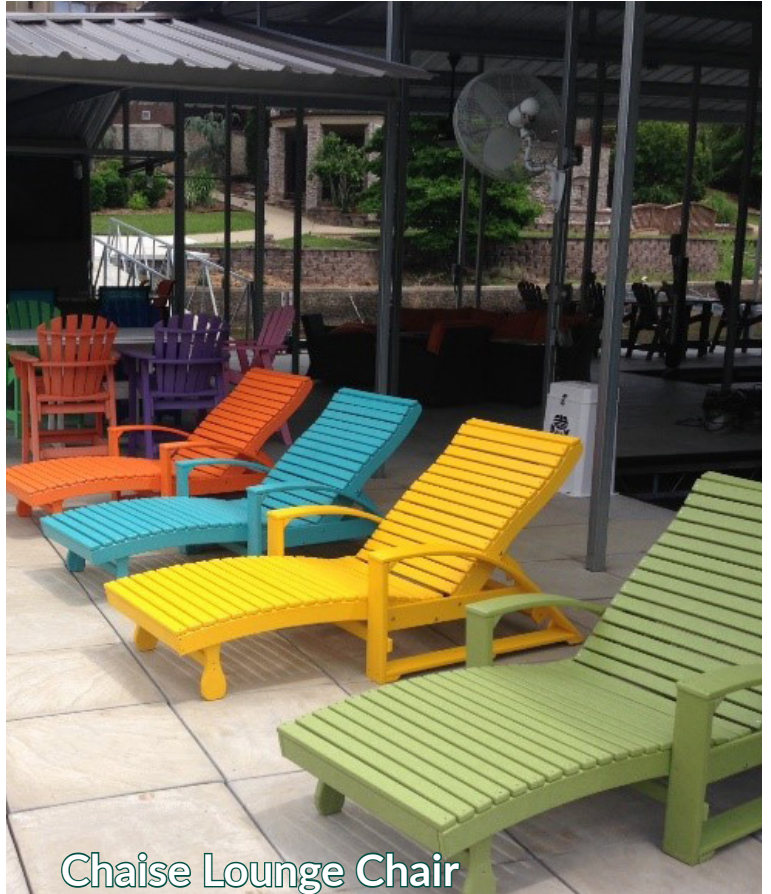

2' Swivel Glider

Chaise Lounge Chair

Side Chair Without Arms

Description	Item #	Back Ht	Seat Ht	Seat Width	Seat Depth
Dining Height	DHSCNA	38"	25"	18"	19"
Counter Height	CHSCNA	44"	25"	18"	25"
Bar Height	BHSCNA	50"	25"	18"	31"

Side Chair With Arms

Description	Item #	Back Ht	Seat Ht	Seat Width	Seat Depth
Dining Height	ACD	38"	25"	18"	19"
Counter Height	ACC	44"	25"	18"	25"
Bar Height	ACB	50"	25"	18"	31"