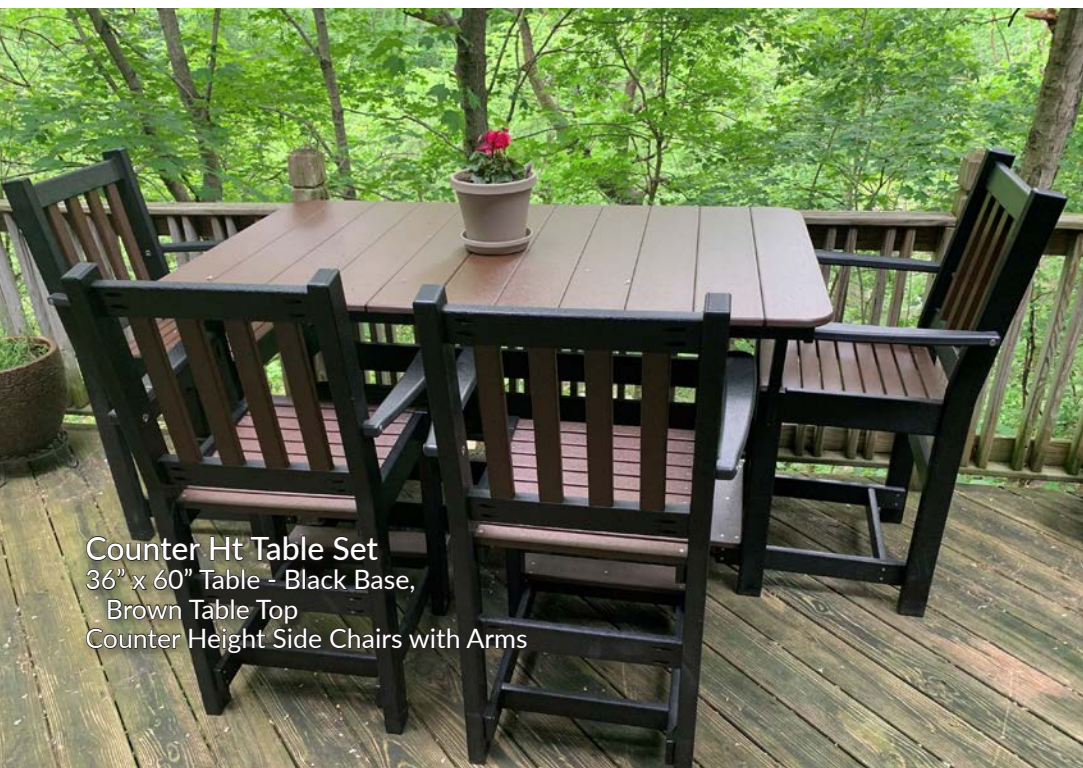

Dining Set
36" x 60" Table w/Border
Arm Chairs

Counter Height Table with Border
Counter Height Arm Chairs

8' Table Set

Counter Ht Table Set
36" x 60" Table - Black Base,
Brown Table Top
Counter Height Side Chairs with Arms