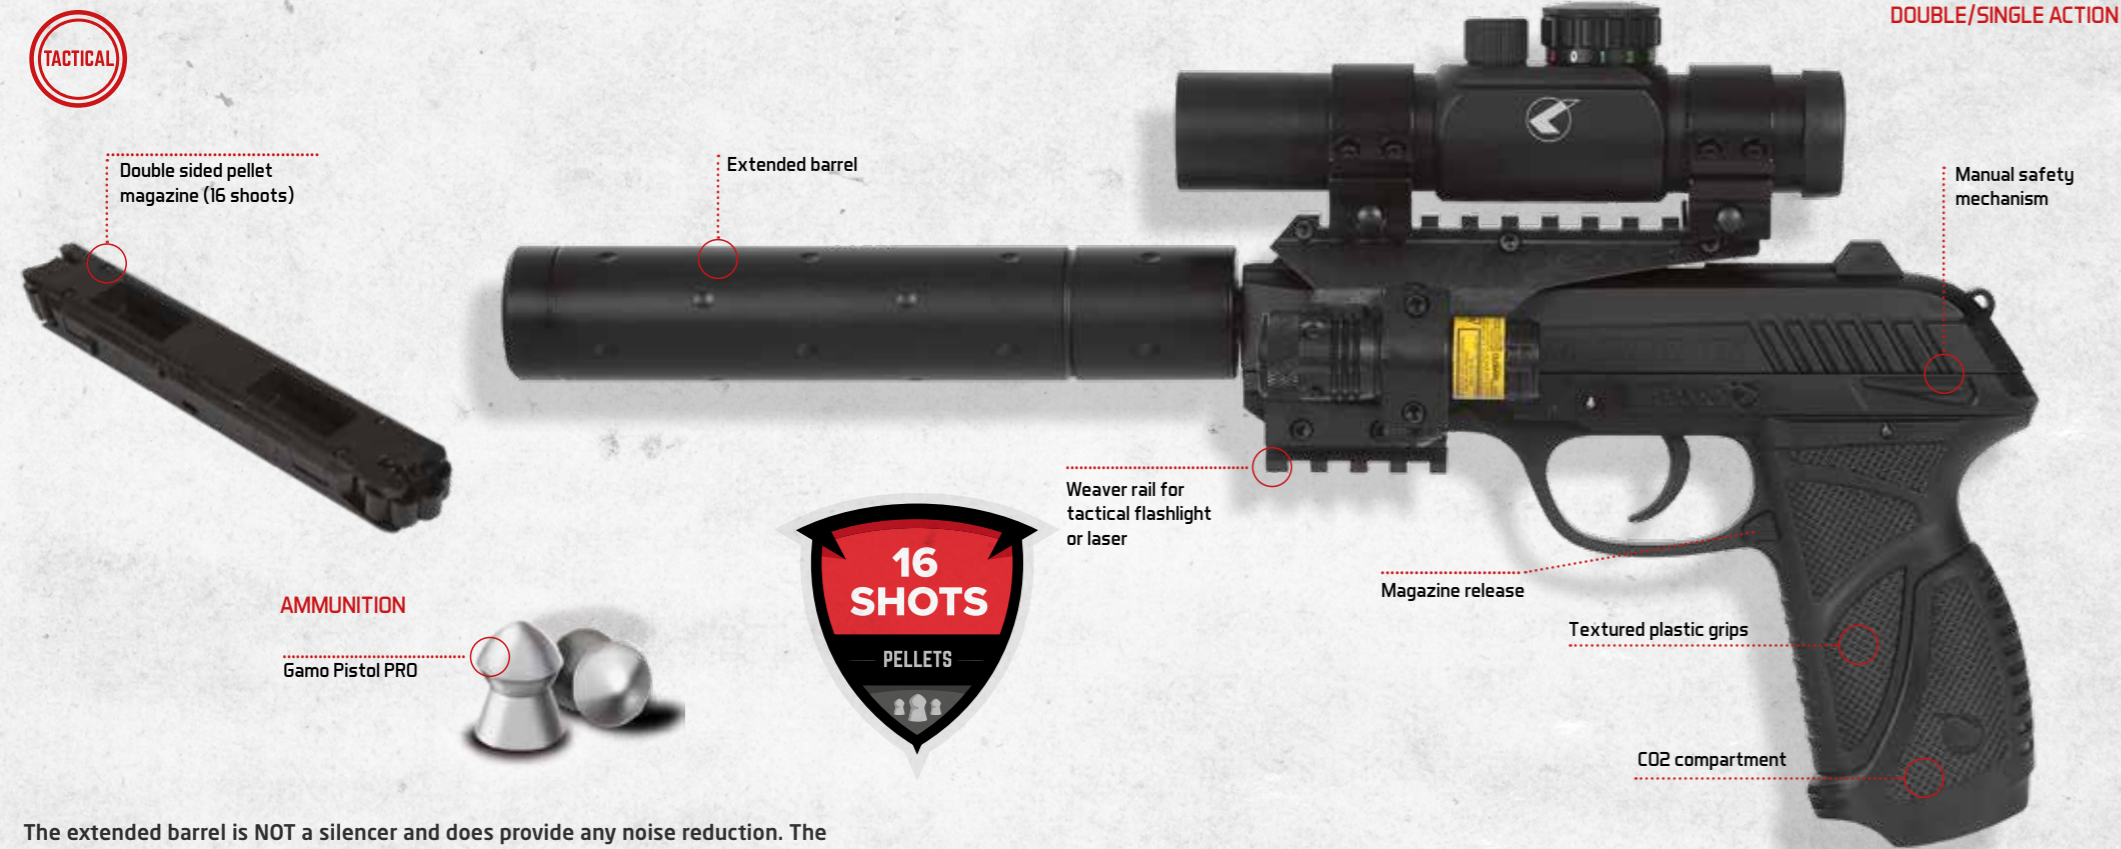

## PT-85 BLOWBACK TACTICAL

Tactical CO2 air pistol pellet

FULL TACTICAL EQUIPED  
EXTENDED STEEL BARREL  
DOUBLE/SINGLE ACTION

The extended barrel is NOT a silencer and does provide any noise reduction. The extended barrel is designed for added velocity. Extended barrel must remain installed in order to shoot pistol. Loaded with accessories for a full day of tactical shooting. Quad accessory rail. Optics can be fixed with tactical mounting rails (\*) Included Red Dot + Flashlight + Laser + Tactical rail