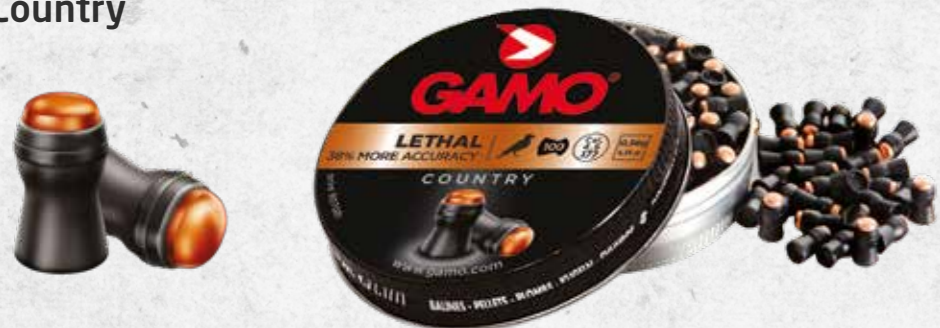

LETHAL Country

REFERENCE	CALIBER	WEIGHT	QUANTITY			
6322740-B	4,5	0,36 g (5,55 gr)	100