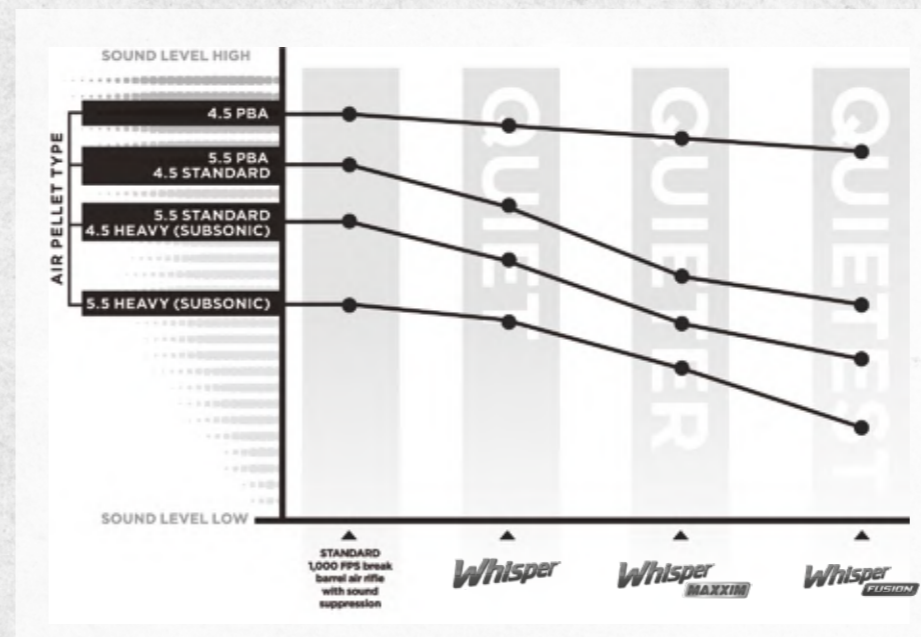

GAMO SOUND SUPPRESSION TECHNOLOGY AND SOUND LEVELS

Gamo's patented Whisper technology leads the air rifle industry in sound suppression. This technology is categorized into three tiers—Whisper, Whisper Maxxim and Whisper Fusion—for quiet, quieter, and quietest performance. However, "noise reduction" does not mean "silence," as sound levels will vary depending upon pellet choice. A lighter, faster and smaller caliber pellet, for instance, will produce a louder sound than a heavier, slower and higher caliber pellet. To further assist with your purchasing decision, please refer to the chart above.

Whisper

The Whisper is the noise-suppressing technology already known and trusted by thousands of shooters around the world. It is one of the first noise-dampening technologies created in the airgun industry. The Whisper is an integrated noise and muzzle blast reducer molded onto the barrel, forming a single part.

Whisper MAXXIM

The Whisper Maxxim features two noise dampening chambers, offering a quieter performance as well as an improved muzzle break design. The new muzzle break helps reduce the recoil and is also integrated with the bull barrel. This new technology results in a lightweight, fluted, polymer/steel rifled barrel, integrating one of the latest sound-suppression technologies from Gamo. The Whisper Maxxim takes less space than the Whisper, keeping a better weight balance while making the air rifle quieter.

Whisper FUSION

The Whisper® Fusion® technology incorporates a double integrated sound moderator making it the quietest Gamo air rifle. The pellet travels through two different chambers, compressing and preventing the noise expansion.