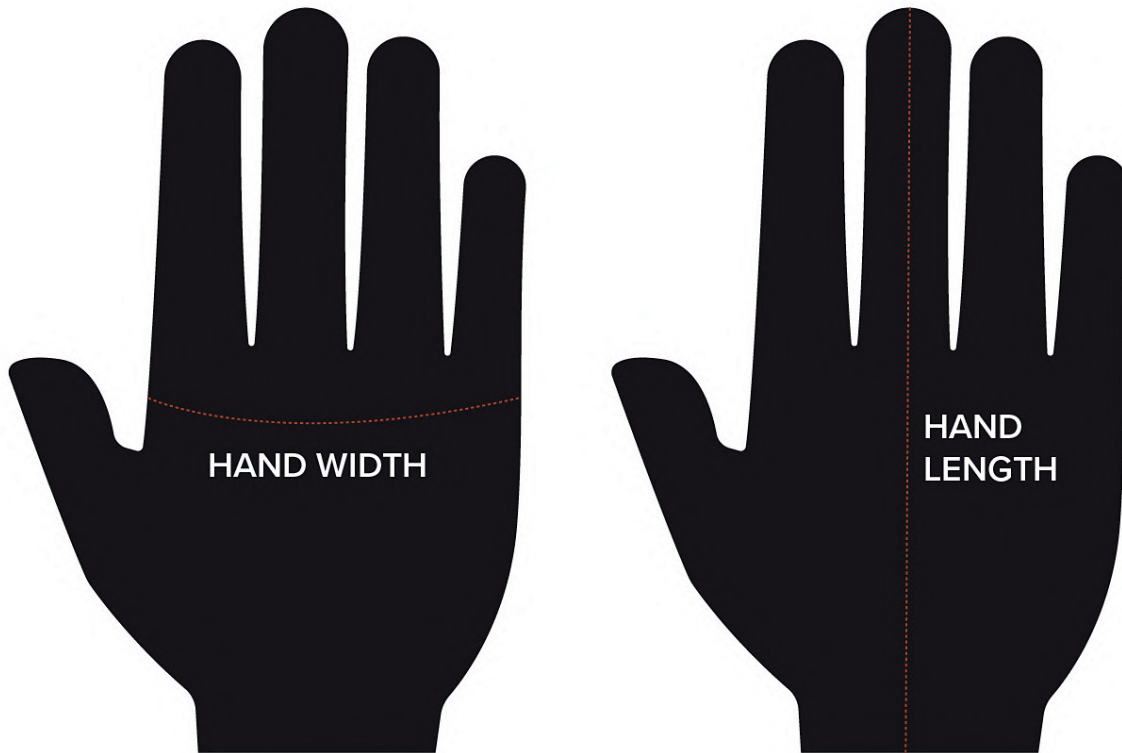

## FLY RACING GLOVE SIZE CHART

Measure the width and length of your hand to find your size in the chart below.

SIZES	MALE	FEMALE	HAND WIDTH	HAND LENGTH
1	Y3XS	YXS	2.54"	5.22"
2	Y2XS	YS	2.67"	5.51"
3	YXS	YM	2.8"	5.78"
4	YS	YL	2.95"	6.13"
5	YM	XS	3.09"	6.37"
6	YL	S	3.23"	6.65"
7	XS	M	3.38"	6.96"
8	S	L	3.51"	7.22"
9	M	XL	3.64"	7.51"
10	L	2X	3.77"	7.81"
11	XL		3.82"	8.11"
12	2x		3.89"	8.39"
13	3x		3.93"	8.73"