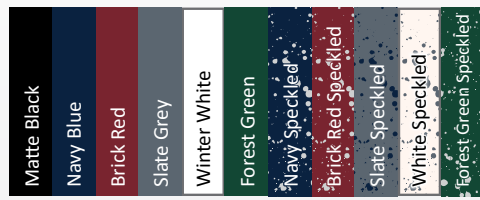

9oz Square Tumbler	Matte Black	Navy Blue	Brick Red	Slate Grey	Winter White	Forest Green	Navy Speckled	Brick Red Speckled	Slate Speckled	White Speckled	Forest Green Speckled
16oz Square Tumbler	Matte Black	Navy Blue	Brick Red	Slate Grey	Winter White	Forest Green	Navy Speckled	Brick Red Speckled	Slate Speckled	White Speckled	Forest Green Speckled
20oz Square Tumbler	Matte Black	Navy Blue	Brick Red	Slate Grey	Winter White	Forest Green	Navy Speckled	Brick Red Speckled	Slate Speckled	White Speckled	Forest Green Speckled
12oz Mug	Matte Black	Navy Blue	Brick Red	Slate Grey	Winter White	Forest Green	Navy Speckled	Brick Red Speckled	Slate Speckled	White Speckled	Forest Green Speckled
15oz Mug	Matte Black	Navy Blue	Brick Red	Slate Grey	Winter White	Forest Green	Navy Speckled	Brick Red Speckled	Slate Speckled	White Speckled	Forest Green Speckled

Square Café Tumblers

These stylish tumblers come in 3 convenient sizes. They are made of lightweight 18/8 stainless steel and feature double wall vacuum insulated technology. They come with our specially designed pressure fit slide lids to keep your favorite drink toasty hot or icy cold for hours.

Café Camp Mug

These camp mugs come in two sizes and are ideal for any occasion. They can keep beverages toasty hot or icy cold for hours and have a wide selection of unique colors. They are made of lightweight 18/8 stainless steel and feature double wall vacuum insulated technology. With an easy to grip handle and a pressure fit slide lid which features a sliding top to open or close.

Coming Soon!