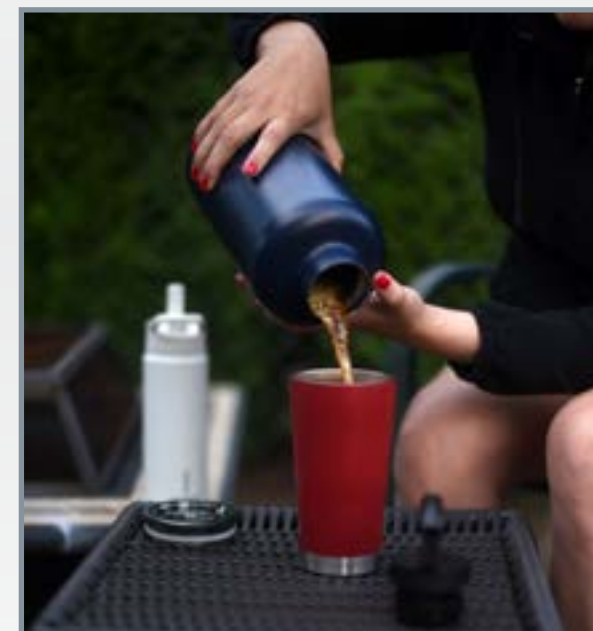

Beer Collection

Our Beer Collection is a tap lover's dream. Featuring double wall vacuum-insulated technology our beer growlers and tumblers are designed to keep liquids fresh and toasty hot or icy cold for hours. A great way to reduce your carbon footprint and keep every sip just as enjoyable as the first!

Beer Growlers

Our 64oz beer growlers are made of lightweight recyclable 18/8 stainless steel and feature double wall vacuum insulated technology to keep your preferred beverage hot or cold for hours. It features an inside threaded bottle neck to keep your favorite brew carbonated and tap fresh for you to enjoy!