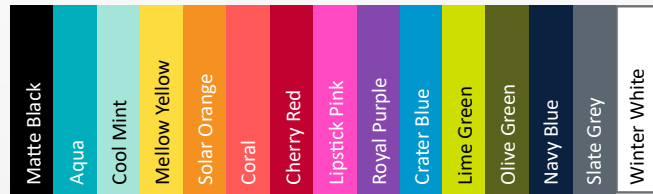

CAPS

Our caps come in a variety of styles and colors to fit your taste and lifestyle. Mix and match to make your bottle unique!

Wide Mouth Flip Cap	■	■	■	■	■	■	■	■	■	■	■	■	■	■	■
Wide Mouth 3 Finger Cap	■	■	■	■	■	■	■	■	■	■	■	■	■	■	■
Wide Mouth Straw Cap	■	■	■	■	■	■	■	■	■	■	■	■	■	■	■
Sports Cap	■	■	■	■	■	■	■	■	■	■	■	■	■	■	■
Wide Mouth Dual Drink Cap	■	■	■	■	■	■	■	■	■	■	■	■	■	■	■