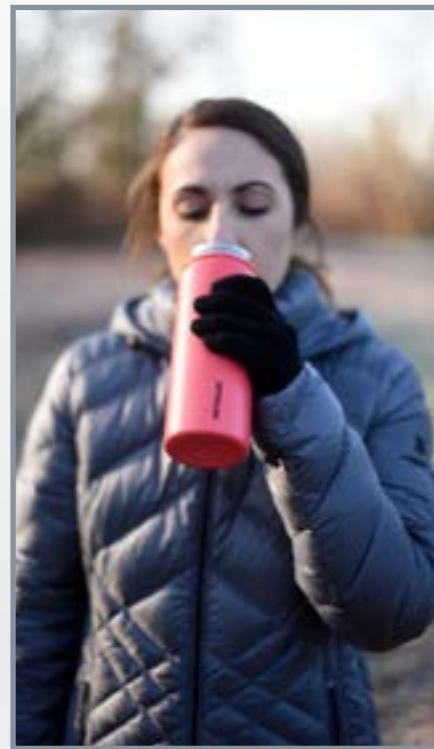

Hydration Collection

Our Hydration Collection keeps you hydrated for every activity you come across. Featuring double wall vacuum-insulated technology our hydration bottles are designed to keep liquids fresh and toasty hot or icy cold for hours. A great way to reduce your carbon footprint and keep you going no matter where you go!

	Matte Black	Aqua	Cool Mint	Mellow Yellow	Solar Orange	Coral	Cherry Red	Lipstick Pink	Royal Purple	Crater Blue	Lime Green	Olive Green	Navy Blue	Slate Grey	Winter White	Stainless Steel
18oz Bottle	█	█	█	█	█	█	█	█	█	█	█	█	█	█	█	█
25oz Bottle	█	█	█	█	█	█	█	█	█	█	█	█	█	█	█	█
34oz Bottle	█	█	█	█	█	█	█	█	█	█	█	█	█	█	█	█
40oz Bottle	█	█	█	█	█	█	█	█	█	█	█	█	█	█	█	█