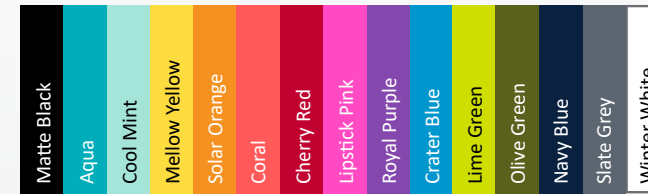

Silicone Straw 6 Pack with 2 Cleaning Brushes

Reusable silicone straws are becoming more and more popular everywhere you go. Join the movement and get your 6 pack of straws.

- Flexible straw can easily fit into most lids
- Includes 2 cleaning brushes
- 10 inch (25 cm) length and 0.43 inch (1.1 cm) outside diameter
- Suitable for all types of drinks
- Does not affect taste
- Reusable and environmentally friendly

Paracord Handles