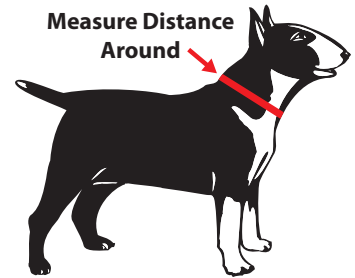

Pet Life Jacket Sizing Guide

PART NUMBER	SIZE	WEIGHT		LENGTH		NECK GIRTH		BODY GIRTH	
		LBS	Kg	IN	CM	IN	CM	IN	CM
1100	XXS	0-6	0-3	6.5	17	7-9	18-23	11-16	28-41
1200	XS	7-15	3-7	8.5	22	8-12	20-31	15-19	38-48
1300	S	15-20	7-9	11	28	12-20	31-51	17-22	43-56
1400	M	20-50	9-23	14	36	20-25	50-62	21-30	53-76
1500	L	50-90	23-40	16	41	24-30	60-76	30-37	76-94
1600	XL	90+	40+	20	51	29-34	72-87	36-44	92-112

Measure Pet Length

Measure from the base of the neck to the base of the tail. Keep in mind the jacket will not completely cover long-bodied dogs (corgi, dachshund, etc) which is acceptable as the main girth of the dog will be supported.

Measure Pet Body Girth

Measure the widest part of the ribcage keeping in mind the pet life jacket should be form fitting like a human life jacket to provide proper flotation.

Measure Pet Neck Girth

Measure the widest part of their neck keeping in mind the pet life jacket should be form fitting but not restrict breathing.