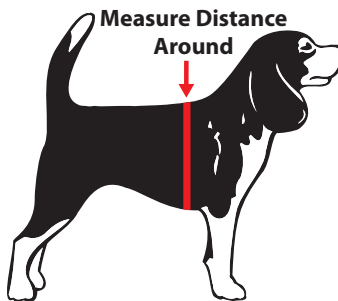

Pet Life Jacket Sizing Guide

PART NUMBER	SIZE	WEIGHT		LENGTH		NECK GIRTH		BODY GIRTH	
		LBS	Kg	IN	CM	IN	CM	IN	CM
1100	XXS	0-6	0-3	6.5	17	7-9	18-23	11-16	28-41
1200	XS	7-15	3-7	8.5	22	8-12	20-31	15-19	38-48
1300	S	15-20	7-9	11	28	12-20	31-51	17-22	43-56
1400	M	20-50	9-23	14	36	20-25	50-62	21-30	53-76
1500	L	50-90	23-40	16	41	24-30	60-76	30-37	76-94
1600	XL	90+	40+	20	51	29-34	72-87	36-44	92-112

Measure Pet Length

Measure from the base of the neck to the base of the tail. Keep in mind the jacket will not completely cover long-bodied dogs (corgi, dachshund, etc) which is acceptable as the main girth of the dog will be supported.

Measure Pet Body Girth

Measure the widest part of the ribcage keeping in mind the pet life jacket should be form fitting like a human life jacket to provide proper flotation.

Measure Pet Neck Girth

Measure the widest part of their neck keeping in mind the pet life jacket should be form fitting but not restrict breathing.