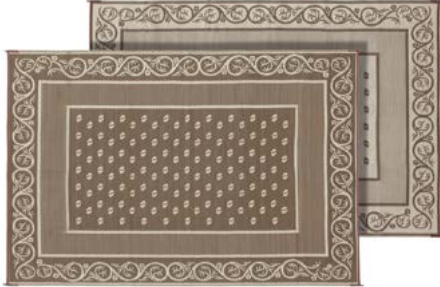

SWIRL - Brown/Beige

68859 36" x 68"
68860 9'x12'
68862 8'x20'

STARS 'N STRIPES

68865 36" x 68"
68872 9'x12'
68877 8'x20'

CARIBBEAN - Paradise Blue

48896 9'x12'
48932 9'x18'

CARIBBEAN - Sahara Brown

48933 9'x12'
48934 9'x18'

DELUXE MULTI-PURPOSE MATS

- Ideal for camping, tailgating and boating • Lightweight, 100% polypropylene • UV, mold and mildew resistant • Easy to clean
- Reverse pattern on opposite side • Built-in corner tie-downs for staking