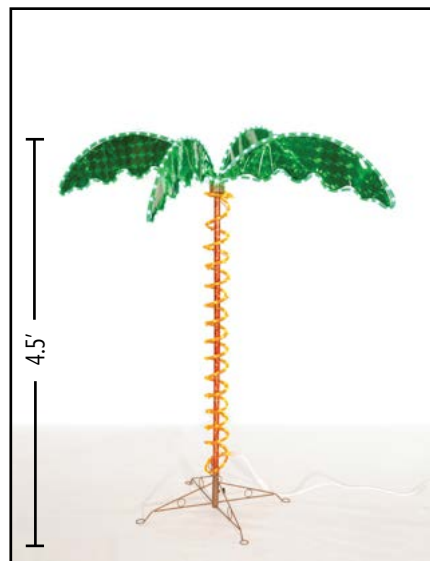

4.5' LED ROPE LIGHT PALM TREE

Dimensions: 55in H x 51in W

20521 4.5' LED Rope Light Palm Tree