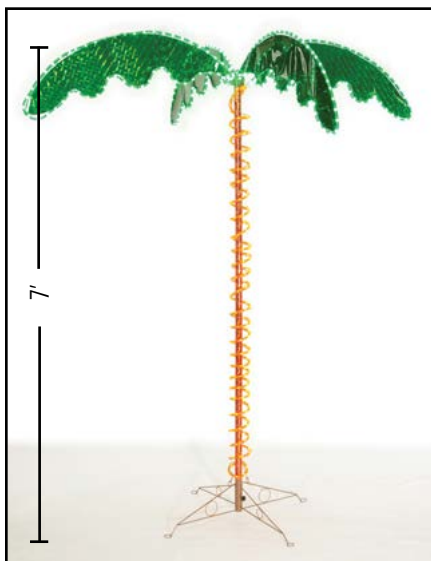

THEMED DECORATIVE LED LIGHTING

- Eye-catching designs add a festive look to your outdoor living space
- Bright, safe, and energy efficient LED rope lighting
- Constructed with quality steel and a UV-protected film for lasting, vibrant color
- Collapsible, portable, and easy to store
- Easy assembly, no tools required
- Ground stakes included
- Safety tested and UL listed

SPECS:

120V AC, 60Hz

For use in dry exterior or interior spaces

Operating temperature range:
-31° F (-35° C) to 120° F (49° C)

Use GFCI protected outlets and outdoor use extension cords

Replacement fuse (included): 8A, 125V

1 year warranty

7' LED ROPE LIGHT PALM TREE

Dimensions: 84in H x 72in W

20522 7' LED Rope Light Palm Tree