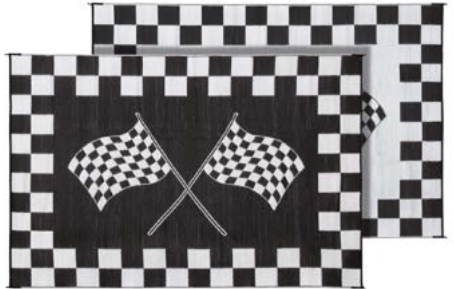

FINISH LINE

- 48823 36" x 68"
- 48707 6' x 9'
- 48708 9' x 12'
- 48709 8' x 20'