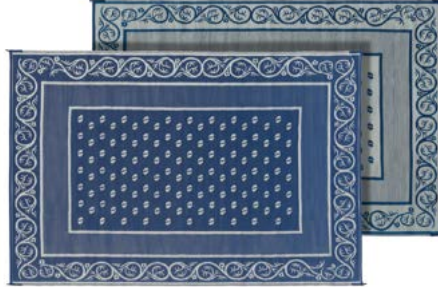

VINEYARD - Blue

- 48698 6' x 9'
- 48701 9' x 12'
- 48704 8' x 20'