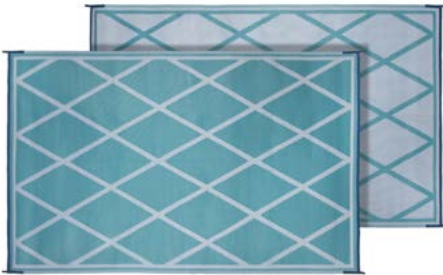

- 53000 9'x12'

CARRY BAG & CORNER STAKES INCLUDED

DELUXE MULTI-PURPOSE MATS

- Ideal for camping, tailgating and boating • Lightweight, 100% polypropylene • UV, mold and mildew resistant • Easy to clean
- Reverse pattern on opposite side • Built-in corner tie-downs for staking

STRIPED - Aqua/Navy/Lime/White*

68678 9'x12'
68679 8'x20'

STRIPED - Navy/White/Lime/Beige*

68790 9'x12'
68800 8'x20'

STRIPED - Blue/Brick/Beige/Green*

68841 36" x 68"
68845 9'x12'
68847 8'x20'

*Same pattern on both sides