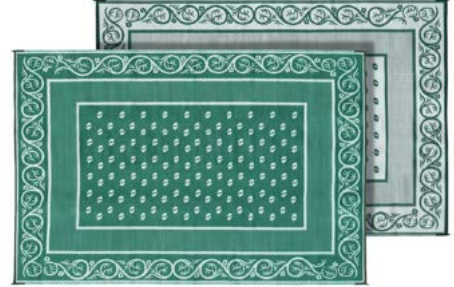

SWIRL - Brown/Beige

68859 36" x 68"
68860 9'x12'
68862 8'x20'

STARS 'N STRIPES

68865 36" x 68"
68872 9'x12'
68877 8'x20'

CARIBBEAN - Paradise Blue

48896 9'x12'
48932 9'x18'

CARIBBEAN - Sahara Brown

48933 9'x12'
48934 9'x18'

DELUXE MULTI-PURPOSE MATS

- Ideal for camping, tailgating and boating • Lightweight, 100% polypropylene • UV, mold and mildew resistant • Easy to clean
- Reverse pattern on opposite side • Built-in corner tie-downs for staking

VINEYARD - Beige

- 48824 36" x 68"
- 48695 6' x 9'
- 48700 9' x 12'
- 49599 8' x 16'
- 48703 8' x 20'

VINEYARD - Blue

- 48698 6' x 9'
- 48701 9' x 12'
- 48704 8' x 20'

VINEYARD - Green

- 48699 6' x 9'
- 48702 9' x 12'
- 48705 8' x 20'