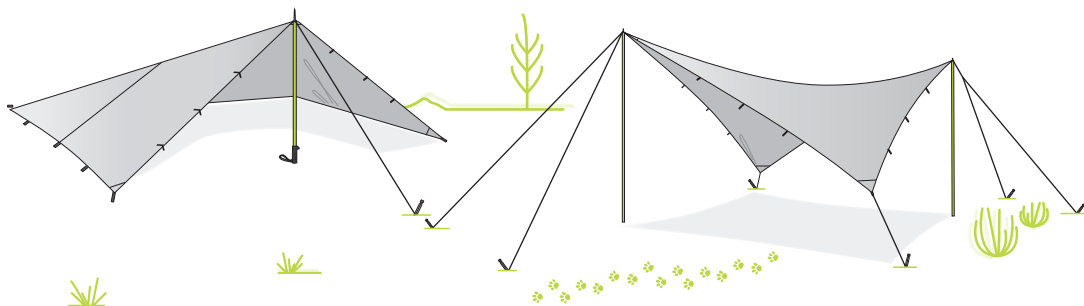

### SUGGESTED PITCH OPTIONS

The Eureka Trail Fly is a versatile, multipurpose camping accessory. See below for a variety of suggested pitch options. Please note that some pitch options may require additional guylines, tarp poles, and/or stakes. The attached carry bag doubles as an integrated paddle pocket for pitching with kayak/canoe paddles.

### TENT CONTENTS

Tarp  
Stakes (8)  
Guylines (8)

### TENT TIPS

- Always stake down tarp, including all guyout points.