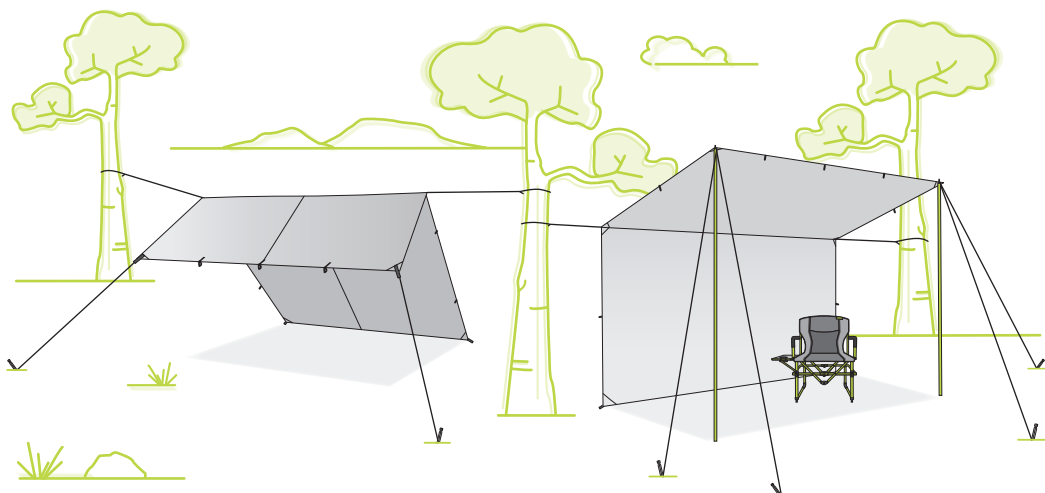

### SUGGESTED PITCH OPTIONS

The Eureka Trail Fly is a versatile, multipurpose camping accessory. See below for a variety of suggested pitch options. Please note that some pitch options may require additional guylines, tarp poles, and/or stakes. The attached carry bag doubles as an integrated paddle pocket for pitching with kayak/canoe paddles.

### TENT CONTENTS

Tarp  
Stakes (8)  
Guylines (8)

### TENT TIPS

- Always stake down tarp, including all guyout points.