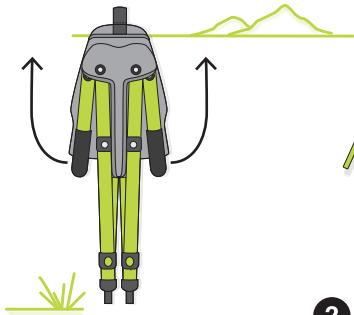

Eureka!

INSTRUCTIONS | Director Chair (2572123)

- 1** Release chair arms by unfolding them upward.

- 2** Fold seatback upward.

- 3** Grasp sides of seat and pull outward so that chair can stand upright.

- 4** Place your foot on the lower frame section and pull upward on side lever to finish setup and deploy side table.

- 5** Reverse steps to collapse chair.

FURNITURE CARE

- Weight limit: 300lbs
- Keep away from open flame
- Use on level ground
- Use caution to avoid injuring fingers when opening/closing

WARRANTY

- Your Eureka! furniture is covered by a one year warranty.