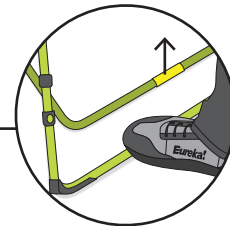

Eureka!

INSTRUCTIONS | Director Chair (2572123)

- 1** Release chair arms by unfolding them upward.

- 2** Fold seatback upward.

- 3** Grasp sides of seat and pull outward so that chair can stand upright.

- 4** Place your foot on the lower frame section and pull upward on side lever to finish setup and deploy side table.

- 5** Reverse steps to collapse chair.

FURNITURE CARE

- Weight limit: 300lbs
- Keep away from open flame
- Use on level ground
- Use caution to avoid injuring fingers when opening/closing

WARRANTY

- Your Eureka! furniture is covered by a one year warranty.