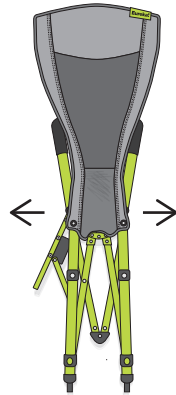

Eureka!

INSTRUCTIONS | Director Chair (2572123)

- 1** Release chair arms by unfolding them upward.

- 2** Fold seatback upward.

- 3** Grasp sides of seat and pull outward so that chair can stand upright.

- 4** Place your foot on the lower frame section and pull upward on side lever to finish setup and deploy side table.

- 5** Reverse steps to collapse chair.

FURNITURE CARE

- Weight limit: 300lbs
- Keep away from open flame
- Use on level ground
- Use caution to avoid injuring fingers when opening/closing

WARRANTY

- Your Eureka! furniture is covered by a one year warranty.