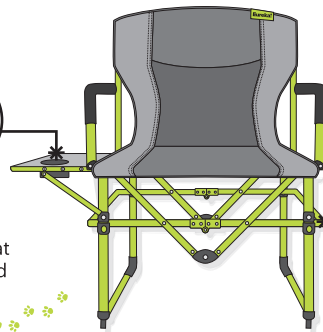

Eureka!

INSTRUCTIONS | Director Chair (2572123)

- 1** Release chair arms by unfolding them upward.

- 2** Fold seatback upward.

- 3** Grasp sides of seat and pull outward so that chair can stand upright.

- 4** Place your foot on the lower frame section and pull upward on side lever to finish setup and deploy side table.

- 5** Reverse steps to collapse chair.

FURNITURE CARE

- Weight limit: 300lbs
- Keep away from open flame
- Use on level ground
- Use caution to avoid injuring fingers when opening/closing

WARRANTY

- Your Eureka! furniture is covered by a one year warranty.