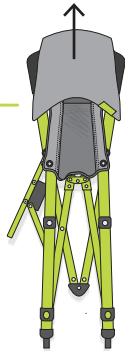

Eureka!

INSTRUCTIONS | Director Chair (2572123)

- 1** Release chair arms by unfolding them upward.

- 2** Fold seatback upward.

- 3** Grasp sides of seat and pull outward so that chair can stand upright.

- 4** Place your foot on the lower frame section and pull upward on side lever to finish setup and deploy side table.

- 5** Reverse steps to collapse chair.

FURNITURE CARE

- Weight limit: 300lbs
- Keep away from open flame
- Use on level ground
- Use caution to avoid injuring fingers when opening/closing

WARRANTY

- Your Eureka! furniture is covered by a one year warranty.