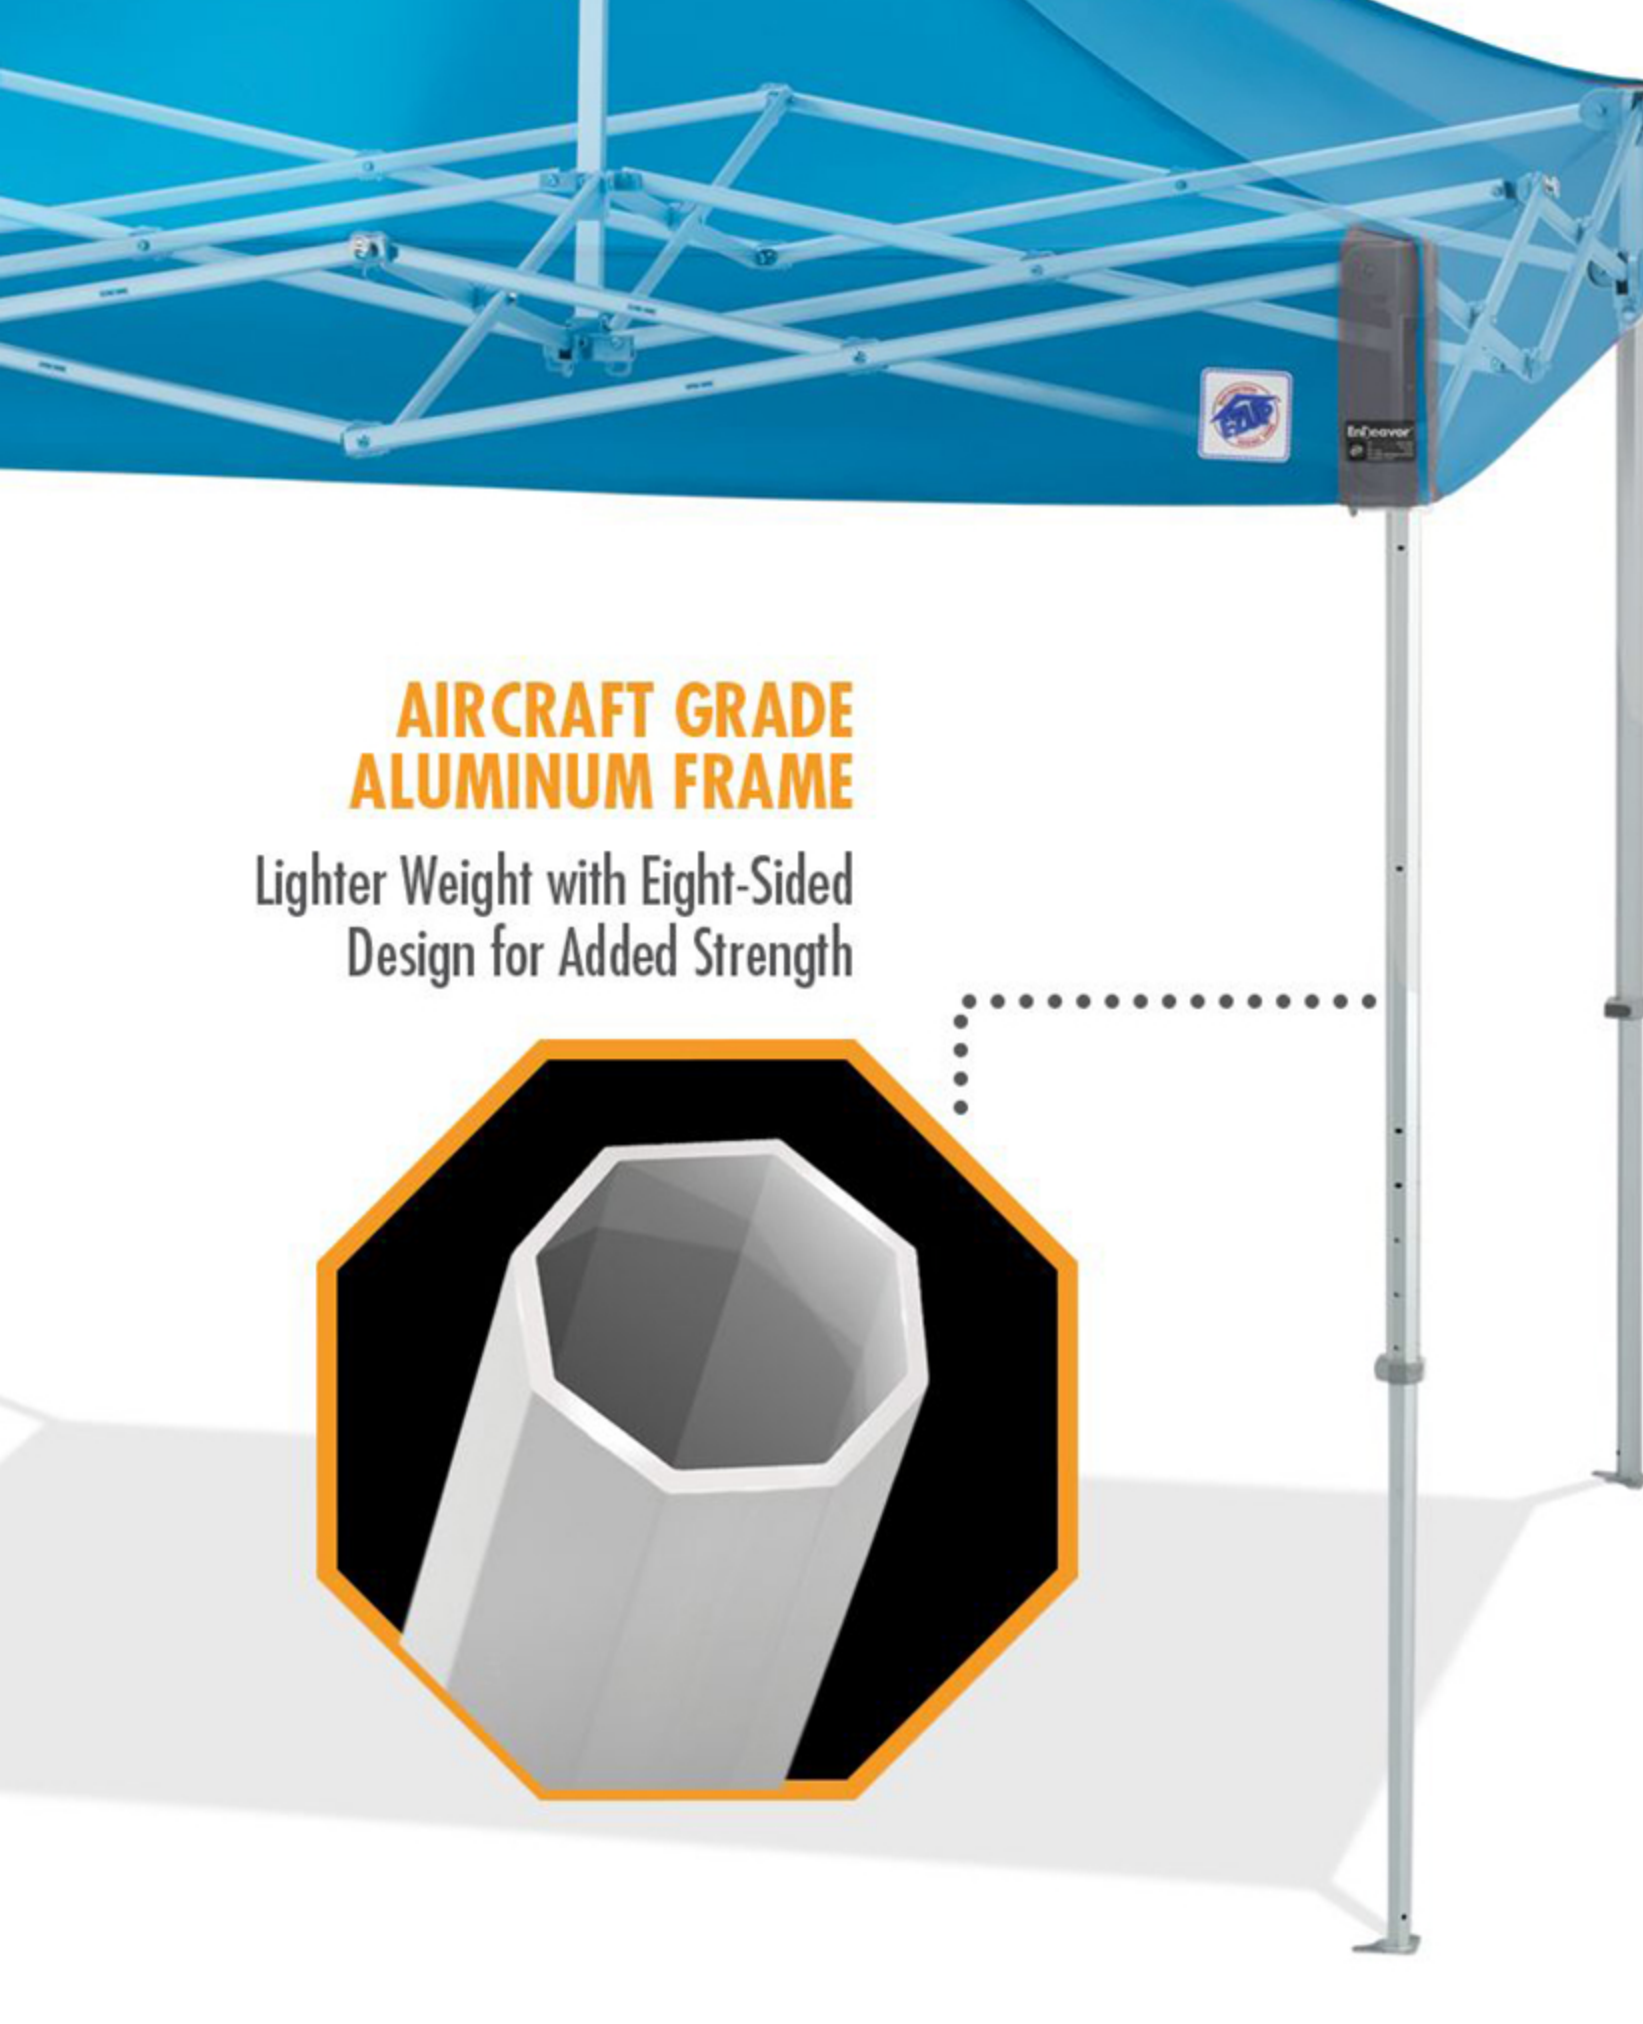

Eclipse™ TECHNOLOGY

SETS UP IN SECONDS™

AUTO-SLIDER PULL PIN™

Improved Pull Pin for Quick Lock Release

AUTO PEAK® TENSIONER

Ensures Proper Top Fit and Form

Includes Built-In Accessory Hooks

E-Z GLIDE TRUSS WASHERS

Provide Increased Stability and E-Z Set Up

AIRCRAFT GRADE ALUMINUM FRAME

Lighter Weight with Eight-Sided Design for Added Strength

HEAVY DUTY FOOT PAD

TOGGLE LEG ADJUSTMENT

5 Height Options with 3" Intervals

HIGH-STRENGTH END CAPS

Heavy-duty for Greater Durability

Includes Built-In Accessory Loops

UP for Color.
UP for Style.

We now offer 8 bold new top colors! 17 Premium Top Colors also available