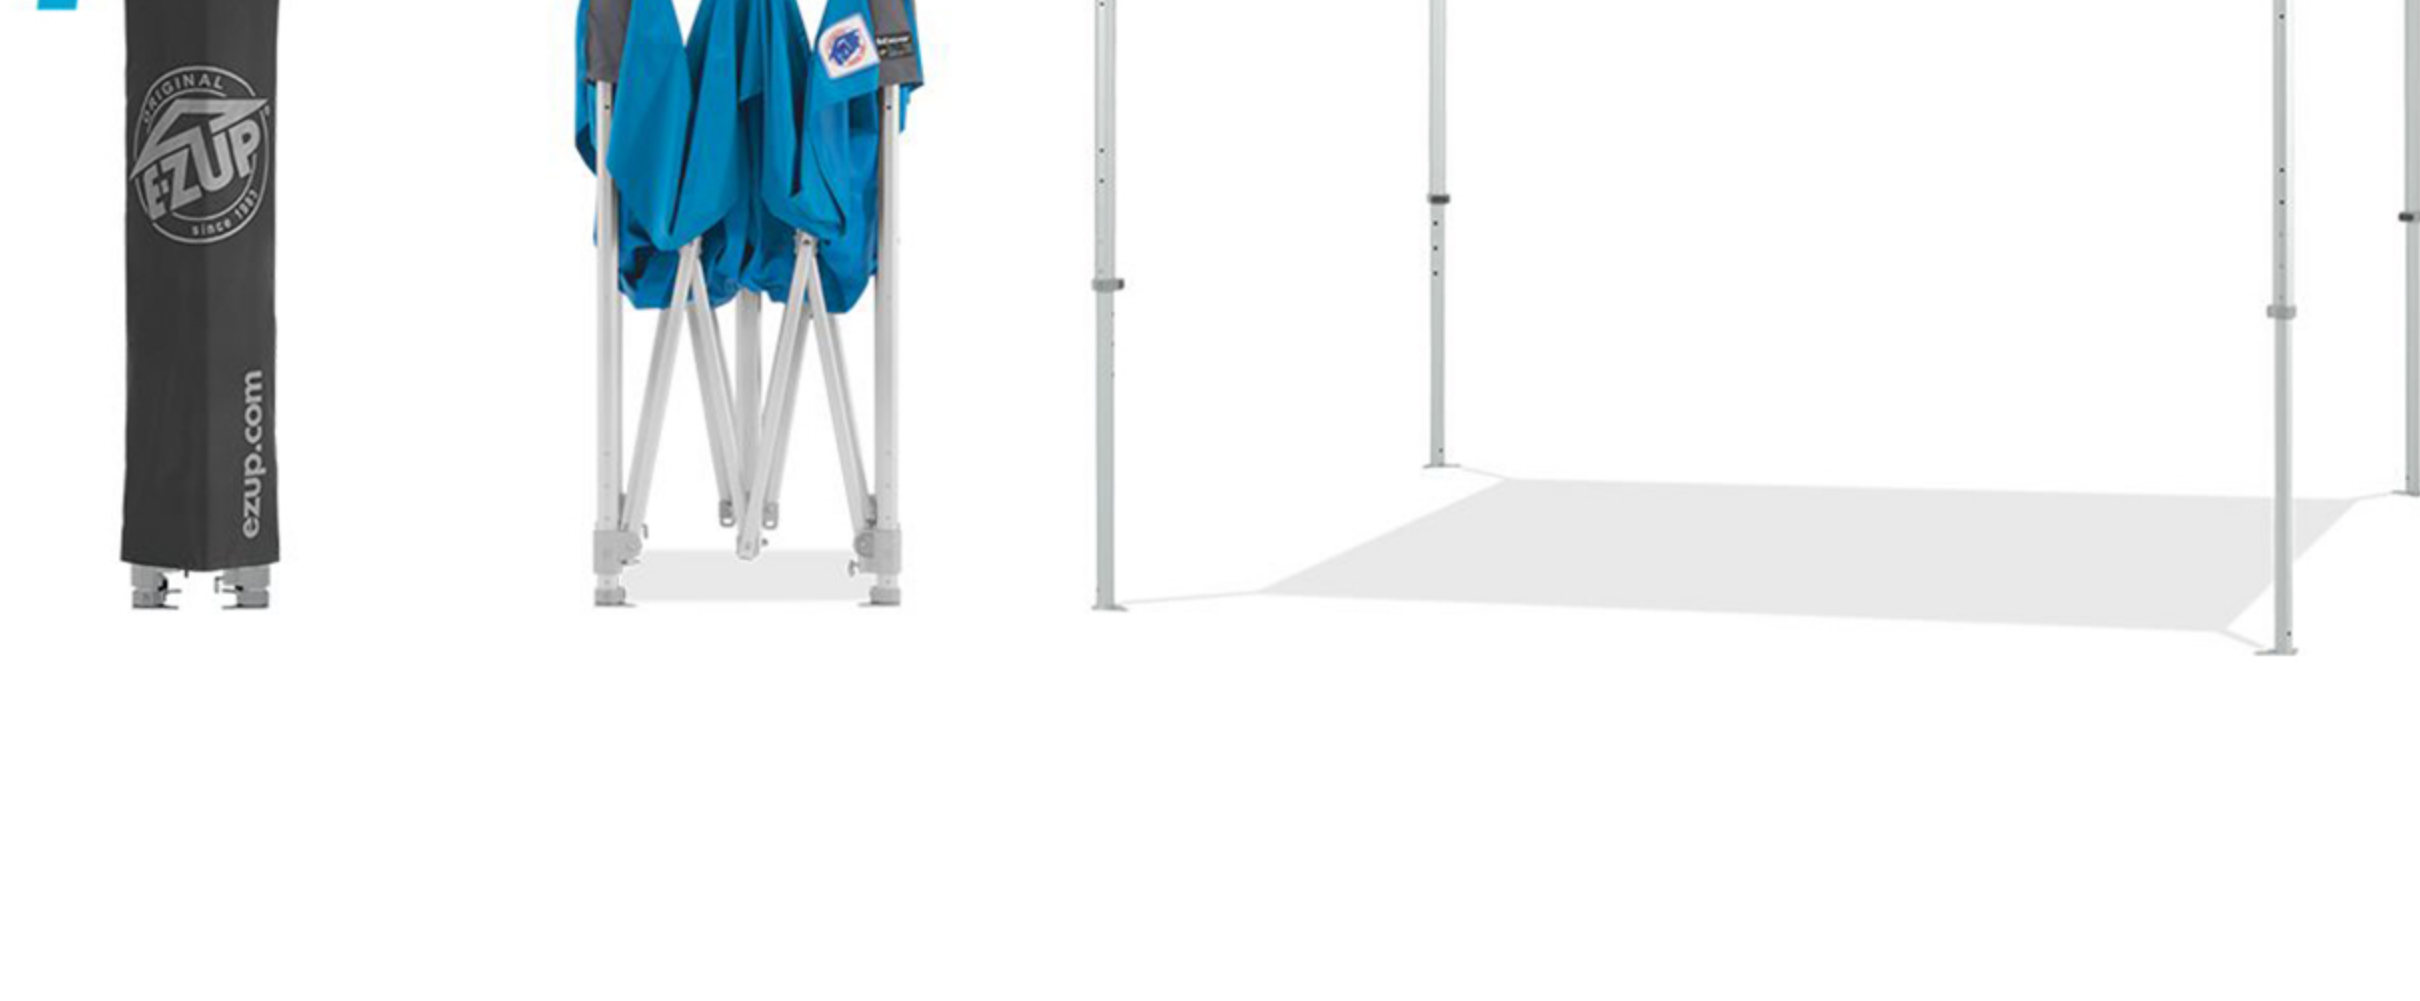

Eclipse™ TECHNOLOGY

SETS UP IN SECONDS™

AUTO-SLIDER PULL PIN™

Improved Pull Pin for Quick Lock Release

AUTO PEAK® TENSIONER

Ensures Proper Top Fit and Form

Includes Built-In Accessory Hooks

E-Z GLIDE TRUSS WASHERS

Provide Increased Stability and E-Z Set Up

AIRCRAFT GRADE ALUMINUM FRAME

Lighter Weight with Eight-Sided Design for Added Strength

HEAVY DUTY FOOT PAD

TOGGLE LEG ADJUSTMENT

5 Height Options with 3" Intervals

HIGH-STRENGTH END CAPS

Heavy-duty for Greater Durability

Includes Built-In Accessory Loops

UP for Color.
UP for Style.

We now offer 8 bold new top colors! 17 Premium Top Colors also available