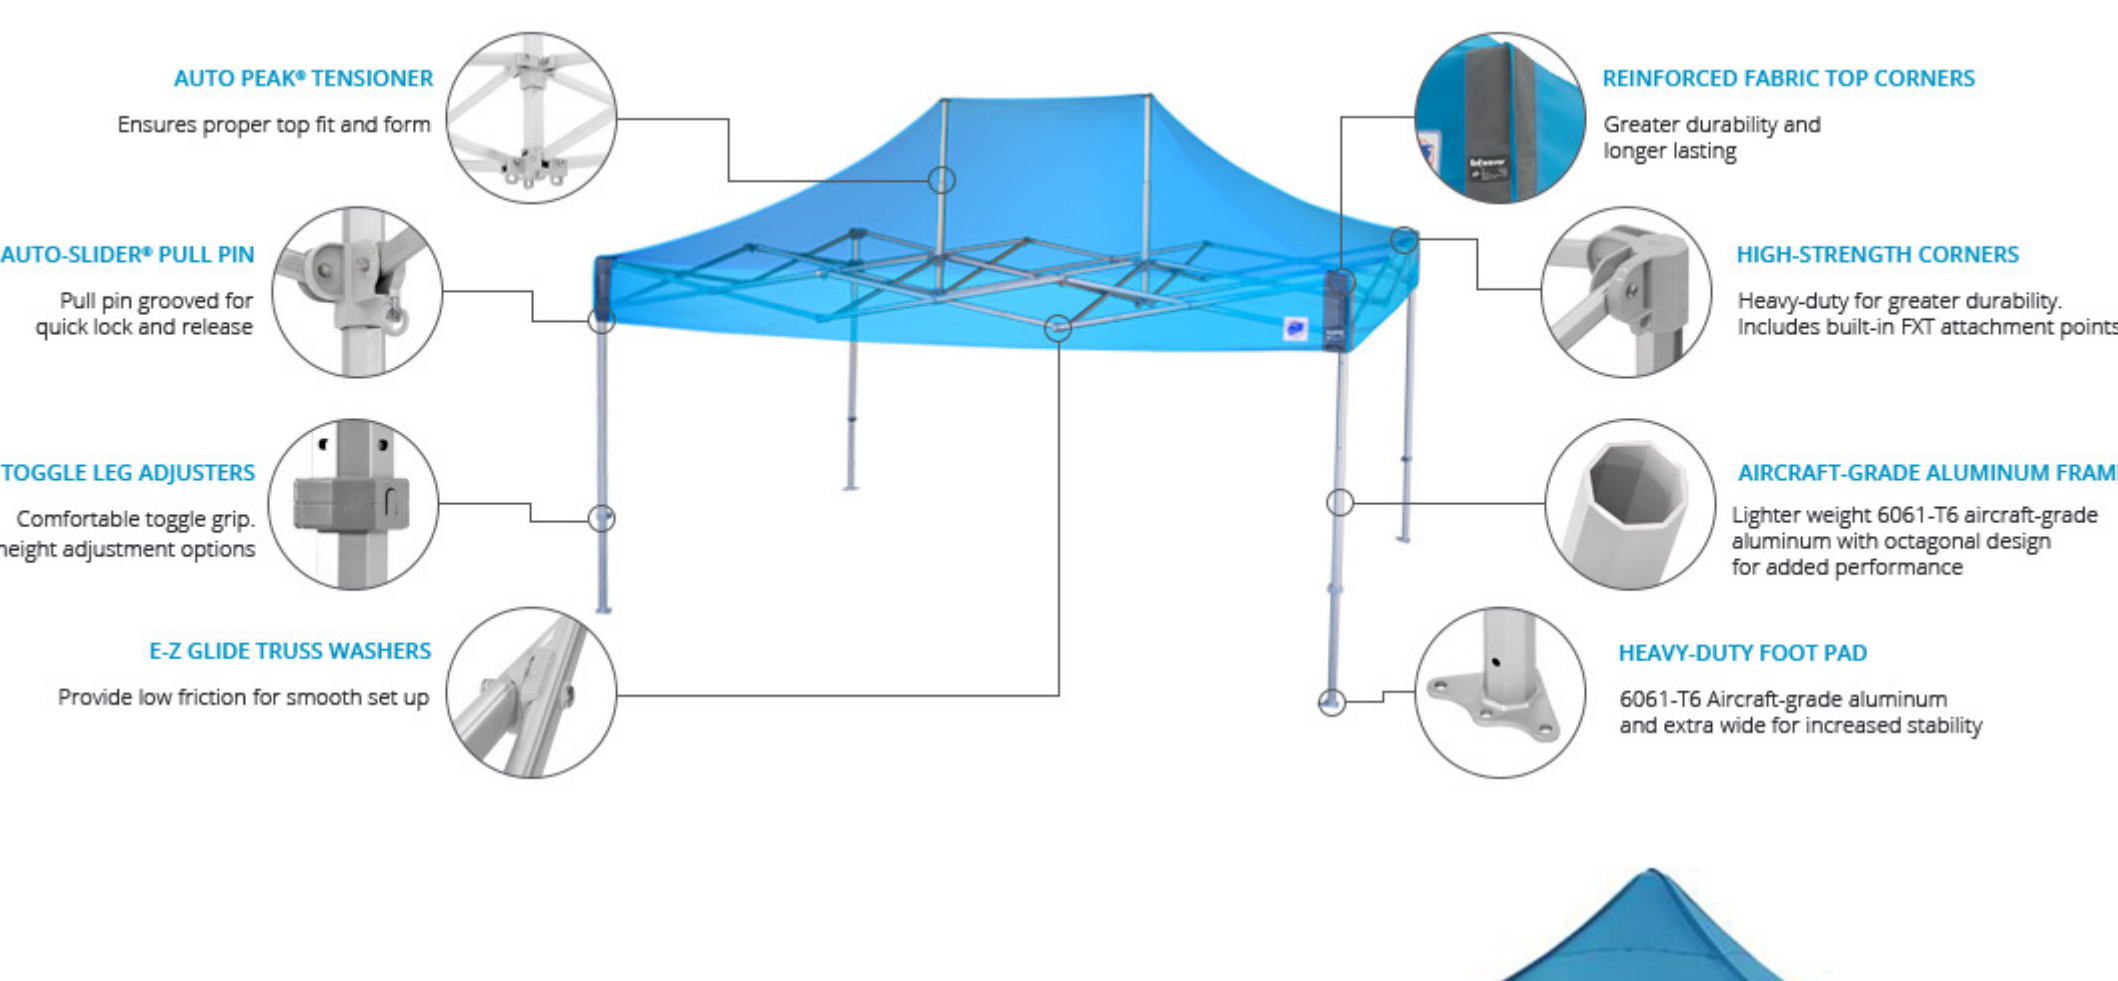

Eclipse™ TECHNOLOGY

SETS UP IN SECONDS™

AUTO-SLIDER PULL PIN™

Improved Pull Pin for Quick Lock Release

AUTO PEAK® TENSIONER

Ensures Proper Top Fit and Form

Includes Built-In Accessory Hooks

E-Z GLIDE TRUSS WASHERS

Provide Increased Stability and E-Z Set Up

AIRCRAFT GRADE ALUMINUM FRAME

Lighter Weight with Eight-Sided Design for Added Strength

HEAVY DUTY FOOT PAD

TOGGLE LEG ADJUSTMENT

5 Height Options with 3" Intervals

HIGH-STRENGTH END CAPS

Heavy-duty for Greater Durability

Includes Built-In Accessory Loops

UP for Color.
UP for Style.

We now offer 8 bold new top colors! 17 Premium Top Colors also available