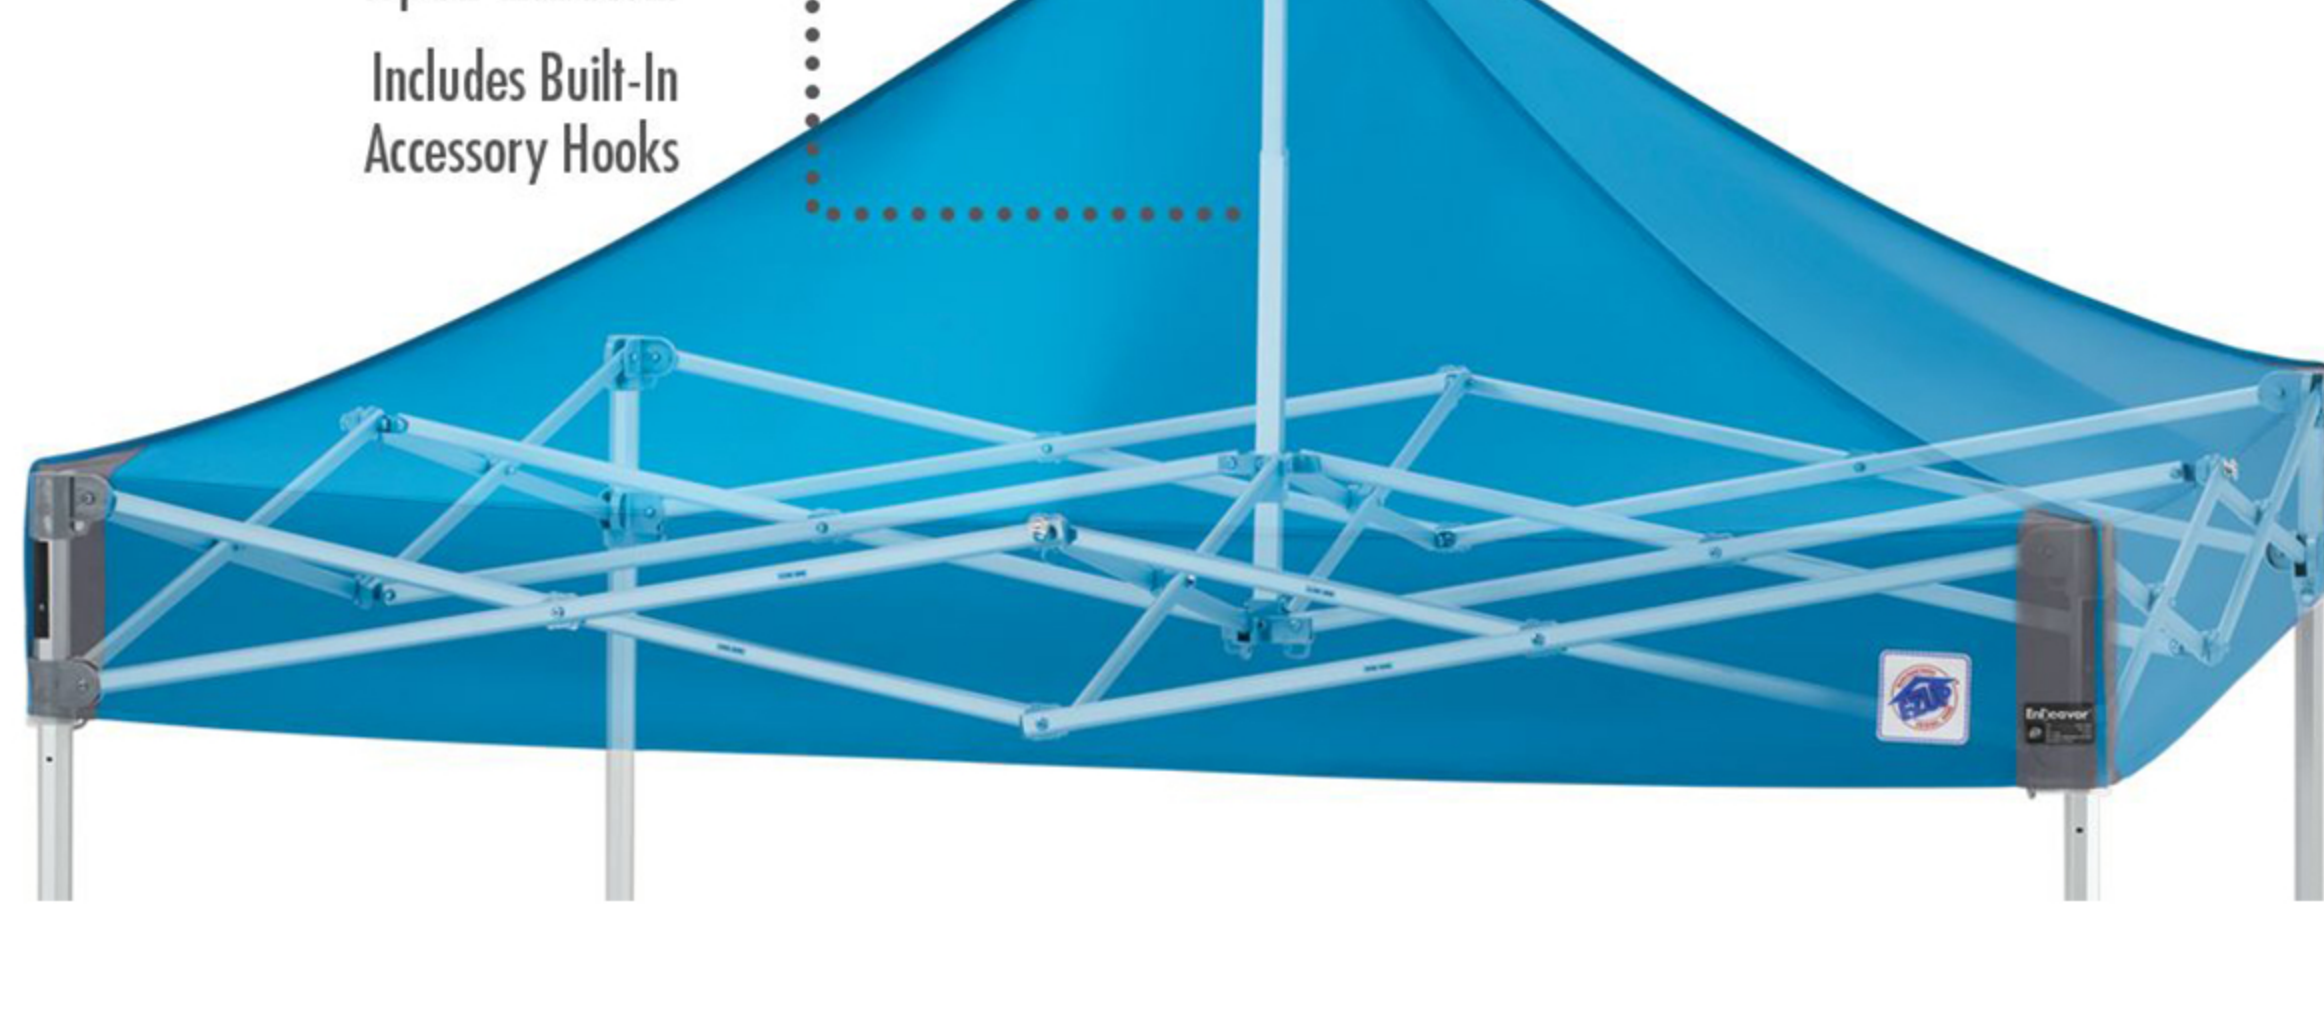

Eclipse™ TECHNOLOGY

SETS UP IN SECONDS™

AUTO-SLIDER PULL PIN™

Improved Pull Pin for Quick Lock Release

AUTO PEAK® TENSIONER

Ensures Proper Top Fit and Form

Includes Built-In Accessory Hooks

E-Z GLIDE TRUSS WASHERS

Provide Increased Stability and E-Z Set Up

AIRCRAFT GRADE ALUMINUM FRAME

Lighter Weight with Eight-Sided Design for Added Strength

HEAVY DUTY FOOT PAD

TOGGLE LEG ADJUSTMENT

5 Height Options with 3" Intervals

HIGH-STRENGTH END CAPS

Heavy-duty for Greater Durability

Includes Built-In Accessory Loops

UP for Color.
UP for Style.

We now offer 8 bold new top colors! 17 Premium Top Colors also available