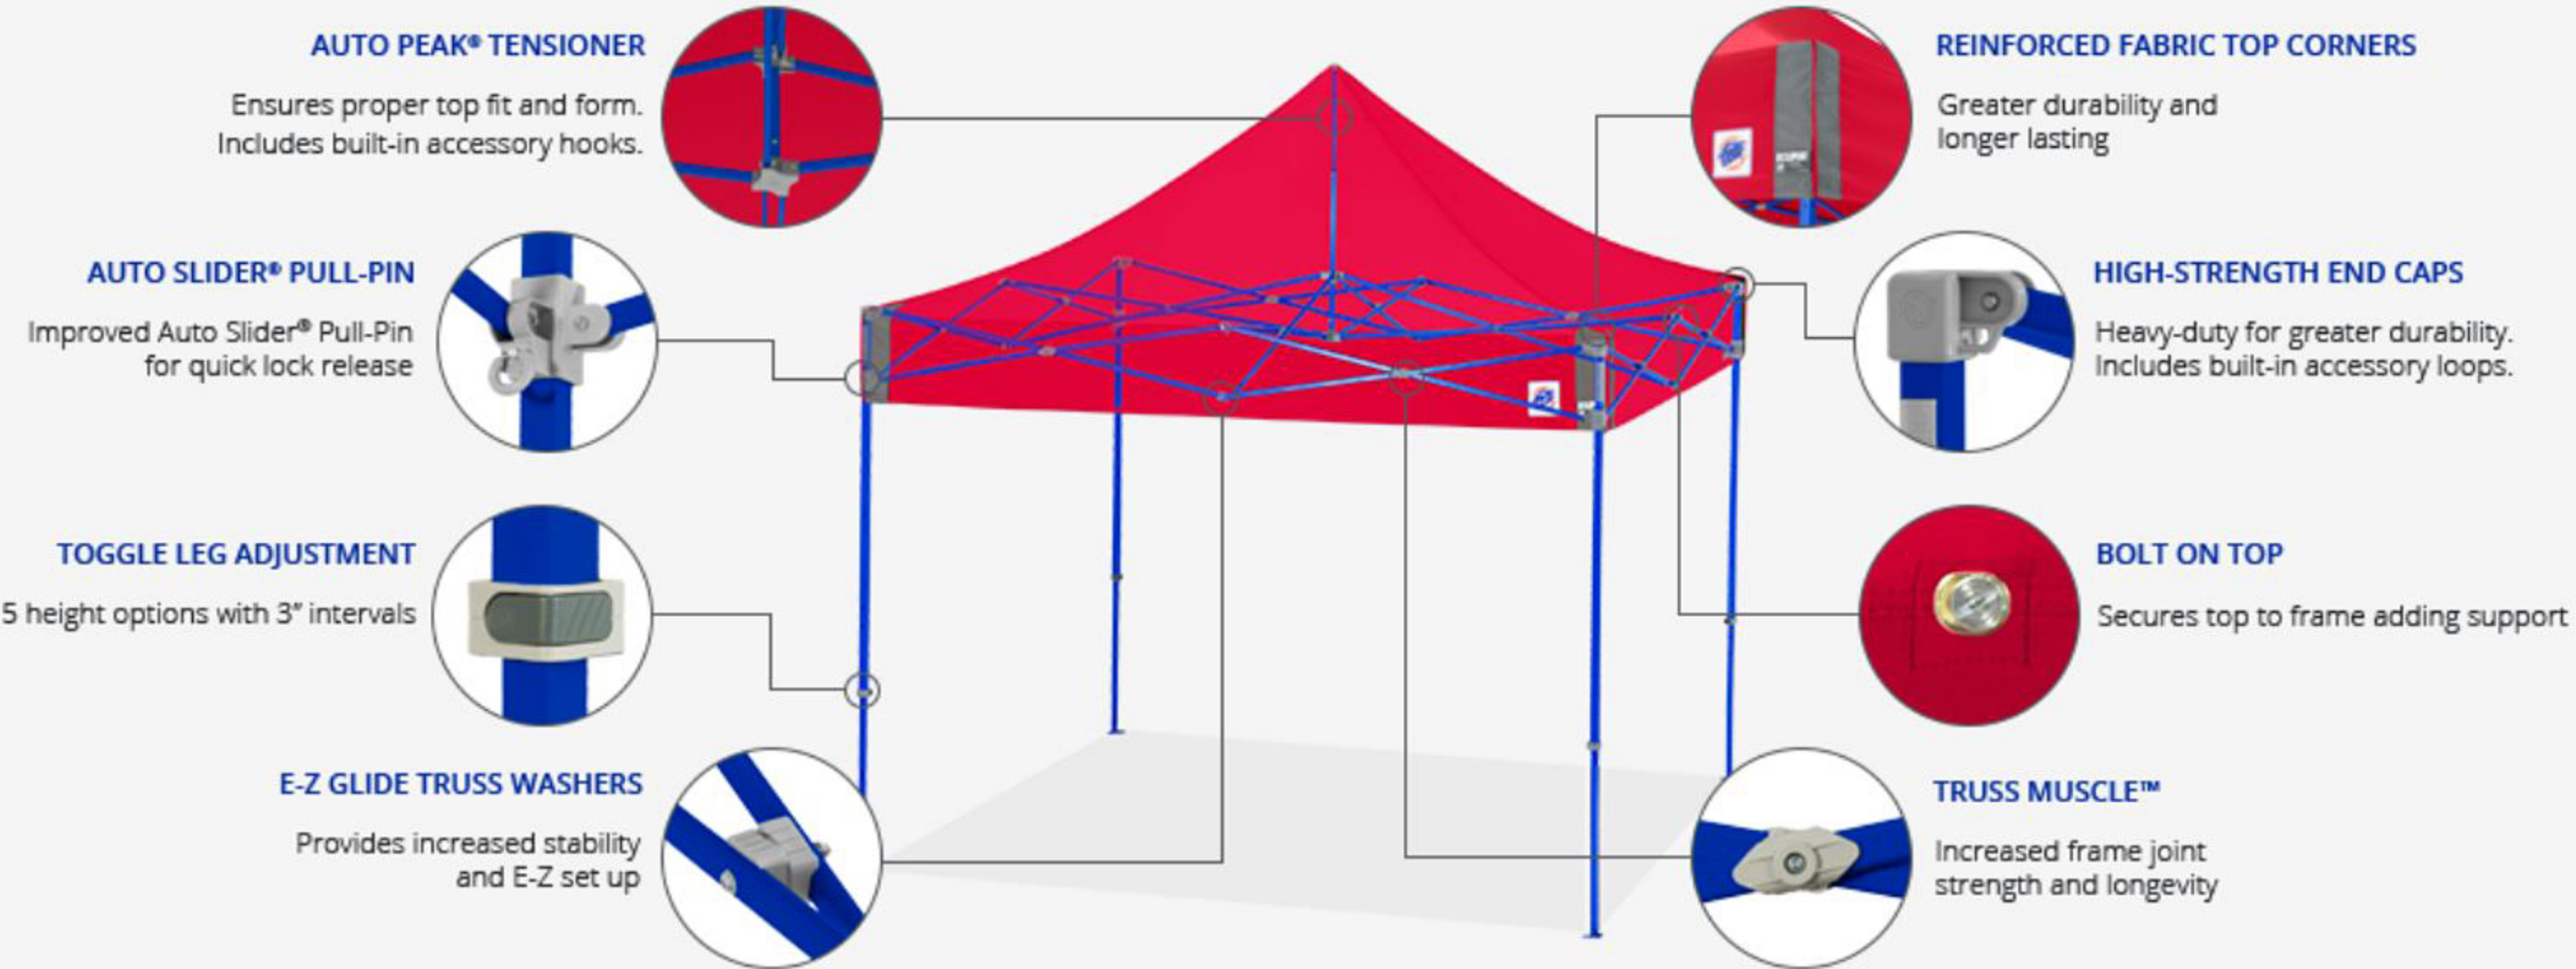

# Eclipse™ TECHNOLOGY

When it comes to quality tents & accessories, E-Z UP is the brand you can depend on.