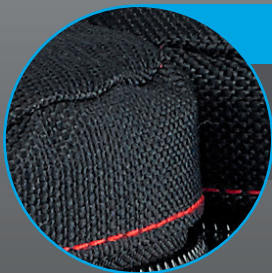

E-Z UP® DELUXE WEIGHT BAGS

RUBBERIZED CARRY HANDLE

Our new and improved Rubberized Carry Handles give you a solid hold and helps distribute weight to make for a comfortable and secure grip.

HEAVY-DUTY ZIPPERS

Upgraded #10 Heavy-Duty Zippers allow for smoother operation and ensures sand or gravel stays inside.

NAME BADGE

Convenient Name Badge space makes sure no one gets a grip on your Deluxe Weight Bags.

UPGRADED CONSTRUCTION

Large, EZ-to-use buckles lock firmly and adjust to safely secure your shelter. Double Cross-Stitched Reinforcements add toughness and durability.

STYLIZED REINFORCEMENTS

Ready for your adventures our Heavy-Duty, durable end caps are made with Abrasion Resistant Fabric.