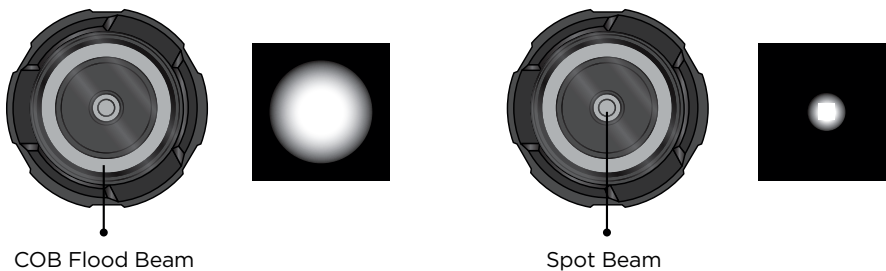

DORCY®

ULTRA HD 2000L RECHARGEABLE FLASHLIGHT

Flashlight Parts

Military Grade Aluminum

Micro USB Port (input)

Twist open/close port cover

GREEN/RED LED Indicator Lights
(Can be seen through the input/output ports while charging)

USB Port (output)

Rechargeable:

- A) Equipped with a micro USB cable for quick and convenient charging (Included)
- B) Red Solid : Flashlight is charging
- C) Green Solid: Flashlight is fully charged
- D) Charging time: 5-6 hours

4 Mode Power Switch:

- SPOT + COB
- SPOT HIGH
- SPOT LOW
- COB FLOOD

Includes:
4000mAh 18650 Lithium-ion rechargeable battery

Power bank function:

- A) Designed to serve as a power bank for smart phones and other devices in an emergency (cords to specific devices not included)
- B) Red Flash: Charging device
- C) Green Solid : Device is fully charged

LITHIUM-ION

USB INPUT/OUTPUT
ENTRÉE/SORTIE USB

Beam Operation