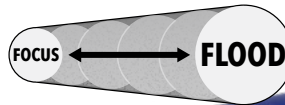

TWIST ON/OFF

// MINI ALUMINUM KEY CHAIN FLASHLIGHT //

41-3944

Specifications:

- LED technology
- Detachable carabiner hook
- Twist On / Off
- 4 x LR41 batteries (Included)
- Water & impact resistant
- Storable, compact size comes with battery key for child safety
- Perfect size for your car, purse, backpack,

briefcase, kitchen, or desk drawer.

- 8 Lumens

Colors:

// ZOOM FOCUS 160 //

LG09-60589-SA4

Specifications:

- SEE & BE SEEN modes
- LED technology
- Slide focus beam
- Multi-purpose compact flashlight
- 3 X AAA batteries (Included)
- Anodized aluminum
- Water & impact resistant
- Lanyard
- Auto-off in 1 hour

4 Light Modes:

- High beam
- Low beam
- Red tail cap light
- High + Tail cap flasher

Colors:

RED LED NIGHT VISION TAIL CAP

// MINI PRO 60L //

LG09-10475-SA6

Specifications:

- SEE & BE SEEN modes
- LED technology
- Multi-purpose compact flashlight
- 3 X AAA batteries (Included)
- 9 LED flashlight
- Anodized aluminum
- Water & impact resistant

5 Light Modes:

- LED flashlight
- Flashlight + Safety flasher
- Safety flasher
- Red glow
- Red S.O.S. (To activate: hold down button for 3 seconds)

Colors: