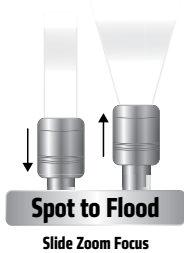

41-4311 2AA Power Drive

Lumens: 500 High / 150 Low
Run Time: 3 Hrs 30 Min High / 15 Hrs 30 Min Low
Beam Distance: 123 Meters High / 79 Meters Low
Peak Beam Intensity: 3704cd High / 1540cd Low
Water Resistant IPX6
Batteries: 2AA (Included)
Features: Zoom Focus, Clip and Holster.