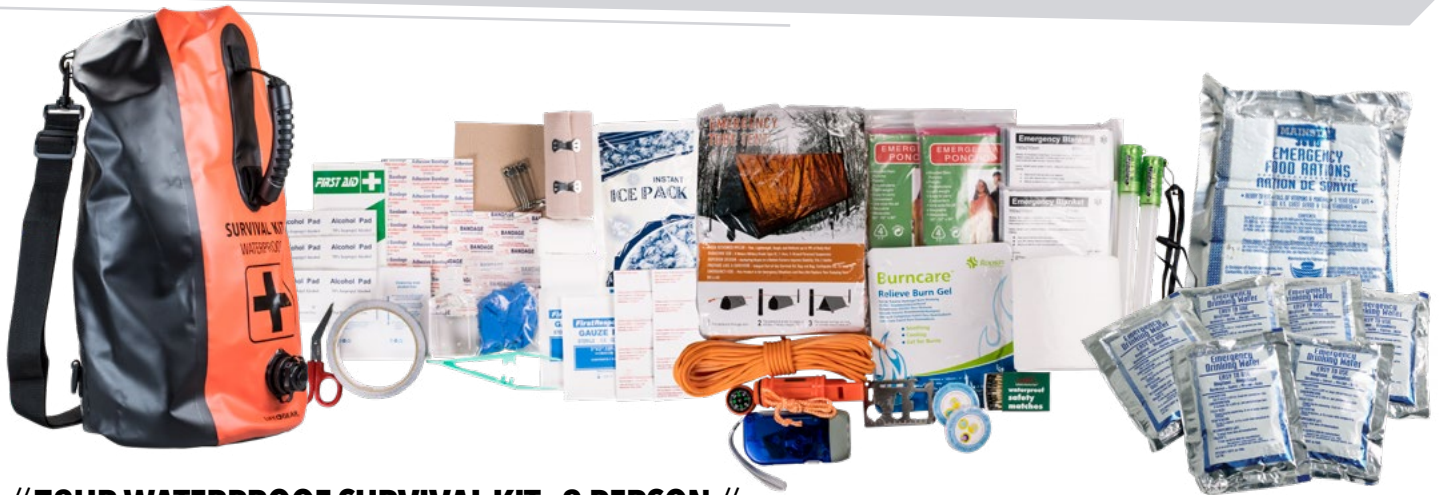

// 72HR WATERPROOF SURVIVAL KIT - 2 PERSON //

41-3821

Specifications:

- Waterproof dry bag
- Dry bag can store water and comes with built-in spigot
- Carrying strap and handle
- Designed for everyday use
- Lightweight design

First Aid:

- 10 - Bandage, adhesive 1" x 3"
- 2 - Bandage, knuckle
- 2 - Butterfly closures

- 2 - Conforming stretch gauze, non-sterile, 2" x 5yds
- 1 - Pair of gloves, nitrile, large, non-sterile
- 2 - Gauze pads, sterile, 2" x 2"
- 6 - Safety Pins 5cm
- 1 - Tape 1/2" x 10 yards, plastic
- 1 - Plastic tweezer 12.5cm
- 1 - Hand sanitizer 59ml
- 1 - Quick reference guide
- 1 - Cold compress
- 1 - Ace bandage

- 1 - Scissors
- 1 - Toilet paper
- 8 - Alcohol pads
- 2 - Disinfecting cleaning wipe
- 1 - Moleskin

Survival:

- **SHELTER**
- 2 - Emergency ponchos
- 2 - Emergency blankets
- 1 - Emergency tent

TOOLS

- 1 - Paracord 30ft
- 1 - 5-in-1 tool whistle
- 1 - Multi-blade tool knife
- 2 - Compact towel
- 5 - Resealable bags
- 1 - Mini roll duct tape
- 20 - Water purification tablets

LIGHTING

- 1 - Crank flashlight
- 2 - LED glowstick flashlight

FOOD / WATER (5 year shelf life)

- 3 Days food & water
- 400 Calorie food bars
- water packets

FIRE STARTING

- 40 - Waterproof matches
- 1 - Burn gel 40g