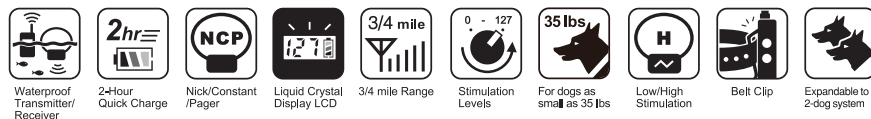

2300NCP Advance

The 2300NCP Advance is a multipurpose e-collar. It is designed for advanced level pet training, competition training, K-9 work or any type of hunting where a 3/4-mile range is needed.

- Precise stimulation level (0-127)
- 3/4 mile range
- Stimulation types in Nick, Constant, and a non-stimulating Pager vibration mode
- 2-hour rapid charge Lithium Polymer batteries
- Fully waterproof transmitter and receiver/collar
- LCD screen displays exact level of stimulation even in dark or low light conditions
- Three bar battery life indicator
- User expandable to a two-dog system