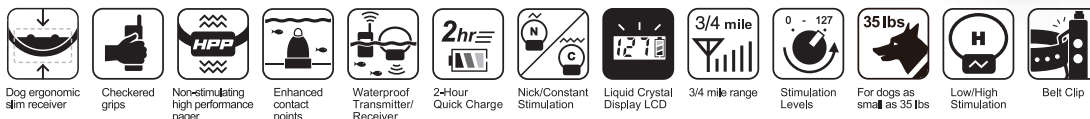

### Liquid Crystal Display LCD

Most units have an LCD screen so you can view the exact stimulation level and remaining battery life. The screen has a back light for low light or night time usage.

### Belt Clip

Some units have a belt clip for easy carrying of the transmitter.

## New for 2016 1900S

The 1900S is a versatile e-collar made for pet, K-9, and sport dog training where high output is required.

- Dog ergonomic receiver/collar
- Checkered grips on the handheld transmitter
- 'Nick' and 'Constant' stimulation along with the High Performance Pager
- Enhanced contact points
- Precise stimulation level (0-127)
- 3/4 mile range
- 2-hour rapid charge Lithium Polymer batteries
- Low to high power stimulation
- Fully waterproof transmitter and receiver/collar
- LCD screen displays exact level of stimulation even in dark or low light conditions
- Also available in 2-dog unit: 1902S