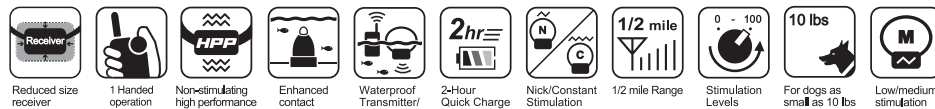

## New for 2016 1900S

The 1900S is a versatile e-collar made for pet, K-9, and sport dog training where high output is required.

- Dog ergonomic receiver/collar
- Checkered grips on the handheld transmitter
- 'Nick' and 'Constant' stimulation along with the High Performance Pager
- Enhanced contact points
- Precise stimulation level (0-127)
- 3/4 mile range
- 2-hour rapid charge Lithium Polymer batteries
- Low to high power stimulation
- Fully waterproof transmitter and receiver/collar
- LCD screen displays exact level of stimulation even in dark or low light conditions
- Also available in 2-dog unit: 1902S

## New for 2016 280C

The 280C is an ultra-compact system that packs all the features of larger Dogtra collars but designed for dogs as small as 10 lbs.

- Ultra-compact receiver/collar designed for smaller dogs
- Checkered grips on the handheld transmitter
- 'Nick' and 'Constant' stimulation along with the High Performance Pager
- Enhanced contact points
- Precise stimulation level (0-127)
- 1/2 mile range
- 2-hour rapid charge Lithium Polymer batteries
- Low to medium power stimulation
- Fully waterproof transmitter and receiver/collar
- LCD screen displays exact level of stimulation even in dark or low light conditions
- Also available in 2-dog unit: 282C

## New for 2016 200C

The 200C is a no-nonsense trainer with intuitive one handed controls and an ultra-compact receiver/collar designed for dogs as small as 10 lbs.

- Ultra-compact receiver/collar designed for smaller dogs
- Easy to use 1-handed operation
- 'Nick' and 'Constant' stimulation along with the High Performance Pager
- Enhanced contact points
- Precise stimulation level (0-100)
- 1/2 mile range
- 2-hour rapid charge Lithium Polymer batteries
- Low to medium power stimulation
- Fully waterproof transmitter and receiver/collar
- Also available in 2-dog unit: 202C
- Upcoming 200C Sport model will be available with the Selector Step dial