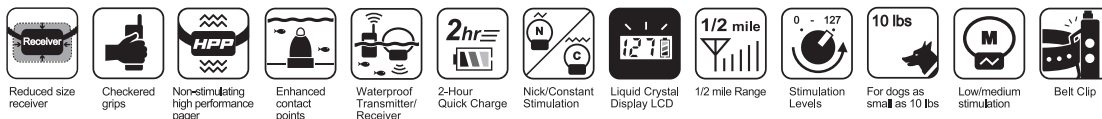

### Belt Clip

Some units have a belt clip for easy carrying of the transmitter.

## New for 2016 1900S

The 1900S is a versatile e-collar made for pet, K-9, and sport dog training where high output is required.

- Dog ergonomic receiver/collar
- Checkered grips on the handheld transmitter
- 'Nick' and 'Constant' stimulation along with the High Performance Pager
- Enhanced contact points
- Precise stimulation level (0-127)
- 3/4 mile range
- 2-hour rapid charge Lithium Polymer batteries
- Low to high power stimulation
- Fully waterproof transmitter and receiver/collar
- LCD screen displays exact level of stimulation even in dark or low light conditions
- Also available in 2-dog unit: 1902S

## New for 2016 280C

The 280C is an ultra-compact system that packs all the features of larger Dogtra collars but designed for dogs as small as 10 lbs.

- Ultra-compact receiver/collar designed for smaller dogs
- Checkered grips on the handheld transmitter
- 'Nick' and 'Constant' stimulation along with the High Performance Pager
- Enhanced contact points
- Precise stimulation level (0-127)
- 1/2 mile range
- 2-hour rapid charge Lithium Polymer batteries
- Low to medium power stimulation
- Fully waterproof transmitter and receiver/collar
- LCD screen displays exact level of stimulation even in dark or low light conditions
- Also available in 2-dog unit: 282C