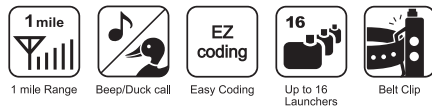

RR Deluxe

Designed for the Dogtra PL and QL bird launchers but is compatible with most after-market bird/bumper launcher systems. The RR Deluxe features the most advanced technology to help sharpen your dog's skills for upland hunting, retriever work, or for competitions.

- Advanced 2 port system so you can run two launchers off one receiver (extension cable required)
- Dual sound attention getter features a realistic duck or beep sound
- A maximum of 16 launchers can be operated off a single transmitter (extra receivers required)
- User friendly coding means you can add extra receivers and match them any time, anywhere
- 1 mile range
- Rechargeable Ni-MH batteries
- Multi colored LED light battery life indicator