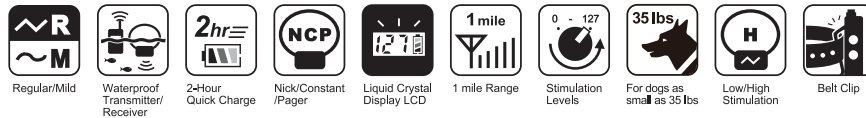

For dogs as small as 35 lbs

Low/High Stimulation

Belt Clip

## 3500NCP Super-X

The 3500NCP labeled the Super-X because of the X-tra features, X-ceptional range and is designed for X-treme training situations!

- Precise stimulation level (0-127)
- 1 mile range
- Stimulation types in Nick, Constant, and a non-stimulating Pager vibration mode
- 2-hour rapid charge Lithium Polymer batteries
- Fully waterproof transmitter and receiver/collar
- LCD screen displays exact level of stimulation even in dark or low light conditions
- Regular/mild setting toggle switch, gives you the option to adjust the range of stimulation levels for your dog's sensitivity
- Three bar battery life indicator
- Also available in 2-dog unit: 3502NCP