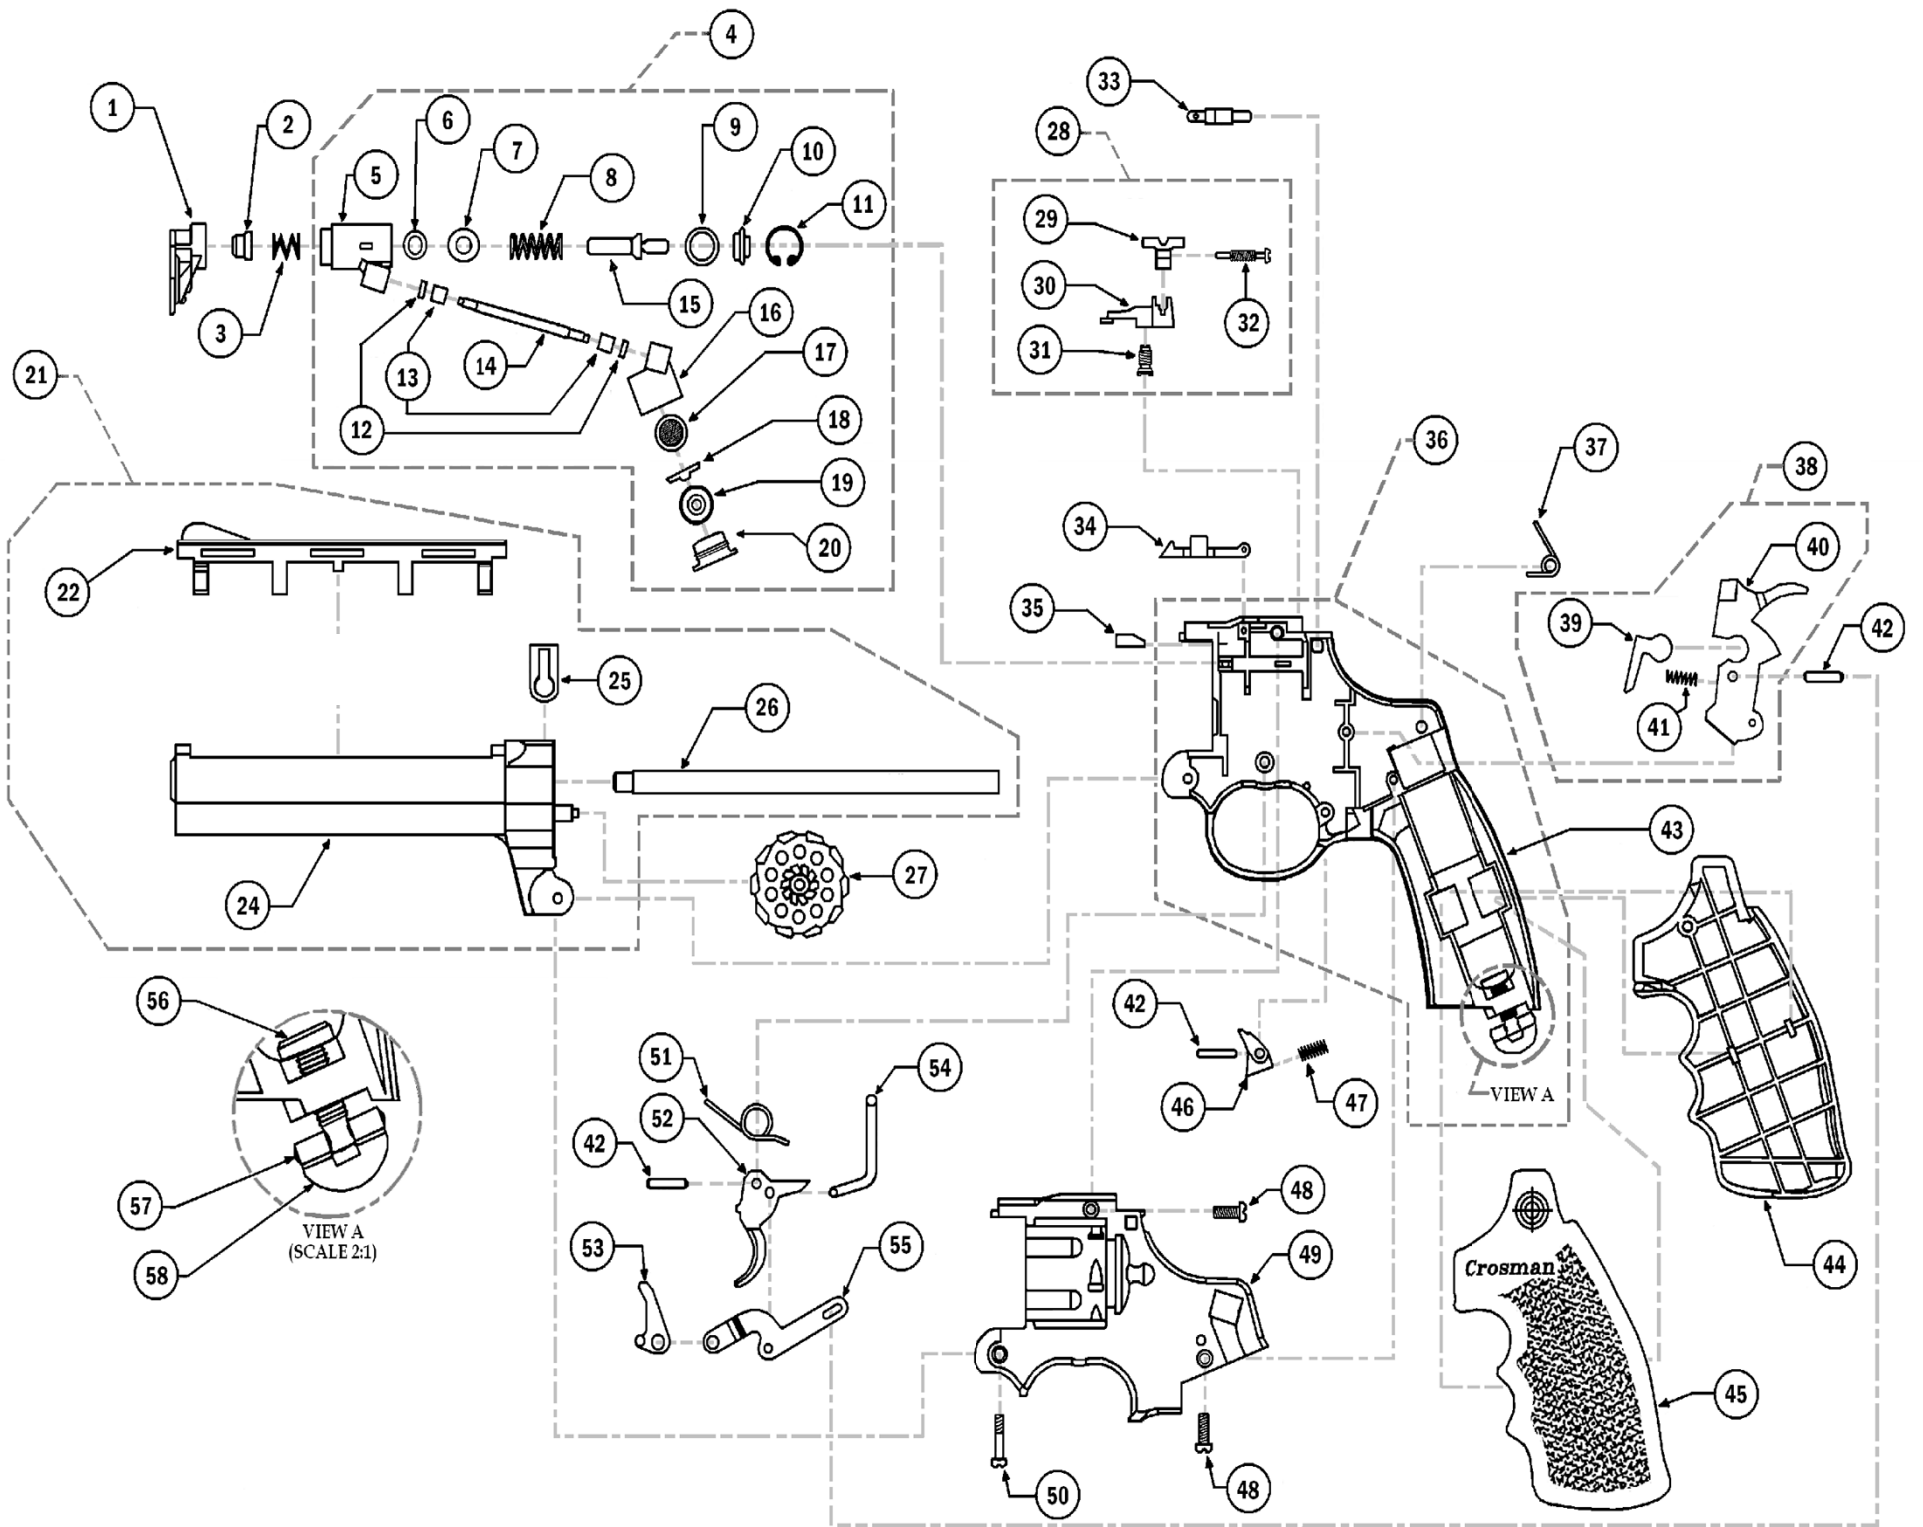

## EXPLODED VIEW & PARTS LIST

# MODEL CCP8B2 .177 Cal. (4.5mm) CO<sub>2</sub> REVOLVER

- This EVP and parts list is intended to be an informational guide in ordering parts. It is not instructional material and we therefore assume no responsibility for those who use the same without proper factory training.
- Please order by part number and description.
- Check or money order for the total price must accompany the order.

## PARTS LIST

Manufacture Start Date: 12/14/11

	PART NUMBER	DESCRIPTION	Qty
1	357-035	Plate, Cylinder	1
2	357-036	Detent Cylinder	1
3	106A046	Spring, Detent	1
4	357-050	Valve/Piercing Assembly	1
5	10641	Valve Body	1
6	JTX-070	O-Ring	1
7	357-040	Washer, Flat	1
8	2200-045	Spring	1
9	130-034	O-Ring	1
10	10592	Puck Assembly	1
11	10604	Retaining Ring	1
12	357A054	Seal (2x)	2
13	357C045	O-Ring (2x)	2
14	357A044	Tube	1
15	10591	Valve Stem	1
16	357B046	Piercing Block	1
17	38-028	Filter Screen, Brass	1
18	38A027	Pin	1
19	38-128	End Seal	1
20	357-056	Guide Collar	1
21	V357-100	Housing Assy 6 Inch	1
22	V357-002	Rib, Barrel Housing	1
24	V357-003	Barrel Housing	1
25	357-008	Housing Plate	1
26	V357-001	Barrel 6 Inch	1
27	357-110	Cylinder, 10 Shot (6", 4")	1
28	357-012	Rear Sight Assembly	1
29	357-006	Sight Blade	1
30	357-004	Rear Sight Base	1

	PART NUMBER	DESCRIPTION	Qty
31	357-011	Screw	1
32	357-007	Screw	1
33	357-034	Safety	1
34	357-020	Latch	1
35	357-021	Spring	1
36	357B016	Frame Assembly	1
37	357C027	Spring, Hammer	1
38	357-030	Hammer Assembly	1
39	357-028	Pawl	1
40	357-026	Hammer	1
41	357-042	Spring	1
42	36-012	Pin (3x)	3
43	357B001	Frame	1
44	357-061	Grip, Right Hand	1
45	357-062	Grip, Left Hand	1
46	357-031	Sear	1
47	357A029	Spring	1
48	38-117	Screw (2x)	2
49	357B002	Cover	1
50	357A019	Screw	1
51	357B057	Spring, Trigger	1
52	357-032	Trigger	1
53	357A052	Index Finger	1
54	357A033	Link, Safety	1
55	357B051	Lever	1
56	357A015	Screw, Piercing	1
57	357-013	Pin	1
58	357-014	Lever	1