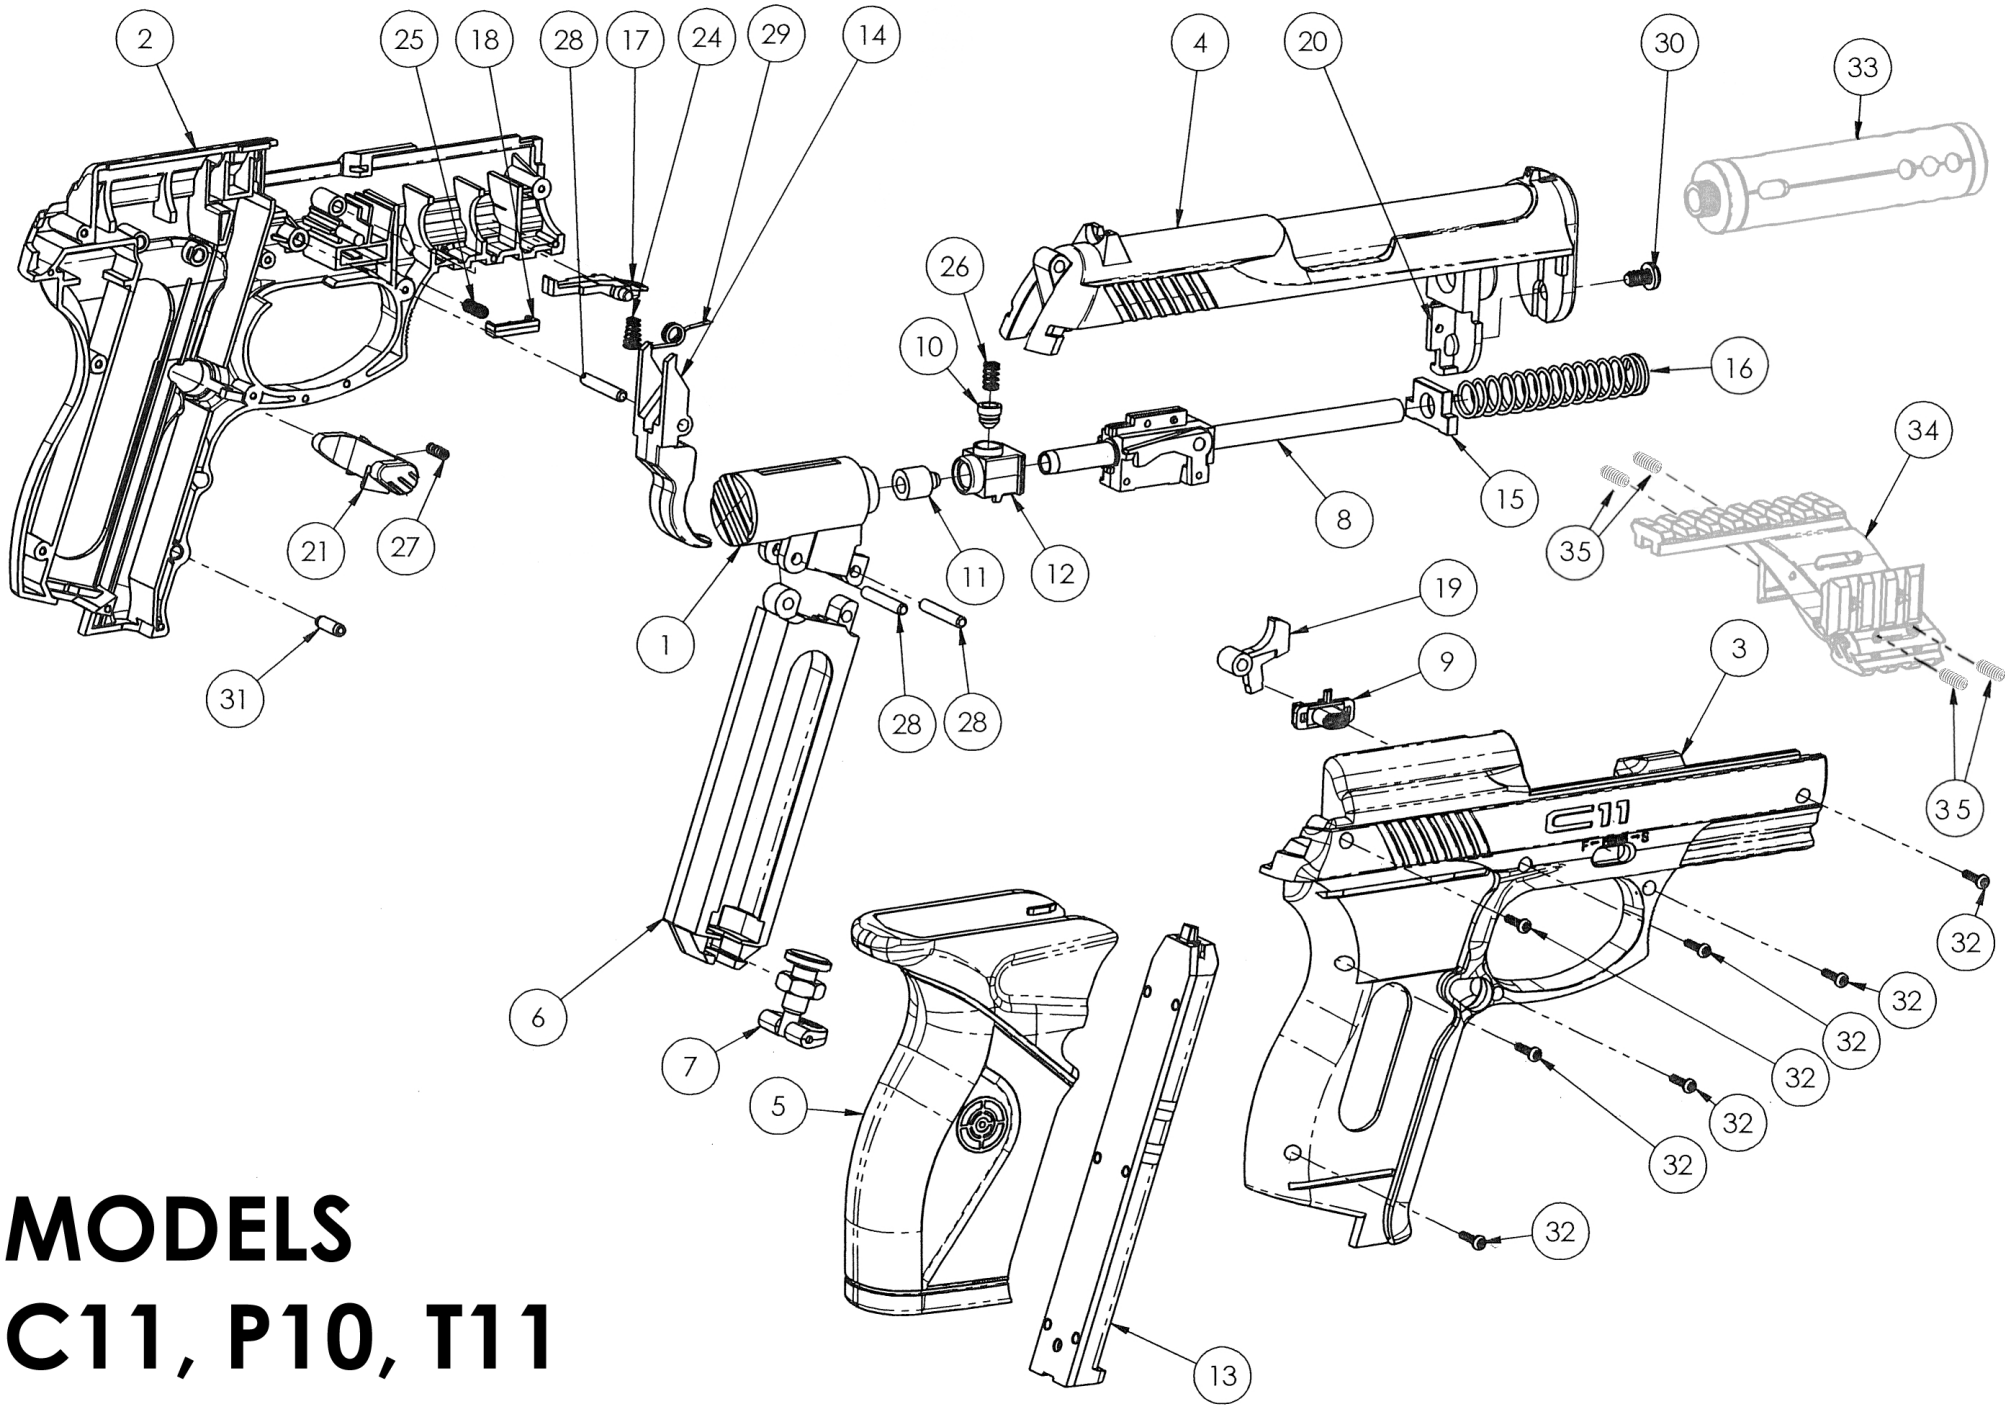

## EXPLODED VIEW & PARTS LIST

Models C11, P10, T11  
BB REPEATERS  
CO<sub>2</sub> AIR PISTOLS  
.177 (4.5mm) cal.

- This EVP and parts list is intended to be an informational guide in ordering parts. It is not instructional material and we therefore assume no responsibility for those who use the same without proper factory training.
- Please order by part number and description.
- Check or money order for the total price must accompany the order.

**C11, P10, T11 PART LIST**

Manufacture Start Date: 5/27/10

	PART NUMBER	DESCRIPTION
1	C11A007	Valve Assembly
2	C11B101	Frame, Left
3	C11B102	Frame, Right (C11, T11)
	P10A102	Frame, Right (P10)
4	C11A104	Slide, Black
5	C11A105	Grip
6	C11B802	CO2 Housing
7	C11A008	CO2 Screw Assembly
8	C11-003	Barrel Assembly (C11, P10)
	T11-003	Barrel Assembly (T11)
9	C11-009	Safety, Sticker Assembly
10	C11-126	BB Stopper
11	C11-125	Hammer
12	C11-113	BB Housing
13	C11-005	Clip Assembly, .177
14	C11A107	Trigger
15	C11-111	Barrel Spring Stopper
16	C11-119	Spring, Barrel
17	C11A112	Fixing Plate
18	C11-110	Safety Spring Seat
19	C11A109	Locking Block
20	C11A103	Fixing Block (C11, P10)
	T11-103	Fixing Block (T11)
21	C11D106	Magazine Catch
24	C11-121	Spring, Fixing Plate
25	C11-123	Spring, Safety
26	C11-120	Spring, BB's Stopper
27	C11-124	Spring, Magazine Catch
28	C11-529	Pin 3mm X 18mm
29	C11-122	Trigger Spring
30	C11-118	Screw 7-18 x 250 PH Thd Frm
31	ABX-018	Spring Pin, .125x.375
32	C11-117	Screw 1-42 X 312 PH Type B

**P10 UNIQUE PARTS**

	PART NUMBER	DESCRIPTION
3	P10A102	Frame, Right

**T11 UNIQUE PARTS**

	PART NUMBER	DESCRIPTION
8	T11-003	Barrel Assembly
20	T11-103	Fixing Block
33	T11-001	Compensator Assembly
34	T11-002	Shroud Assembly
35	1088-010	Screw (4x)