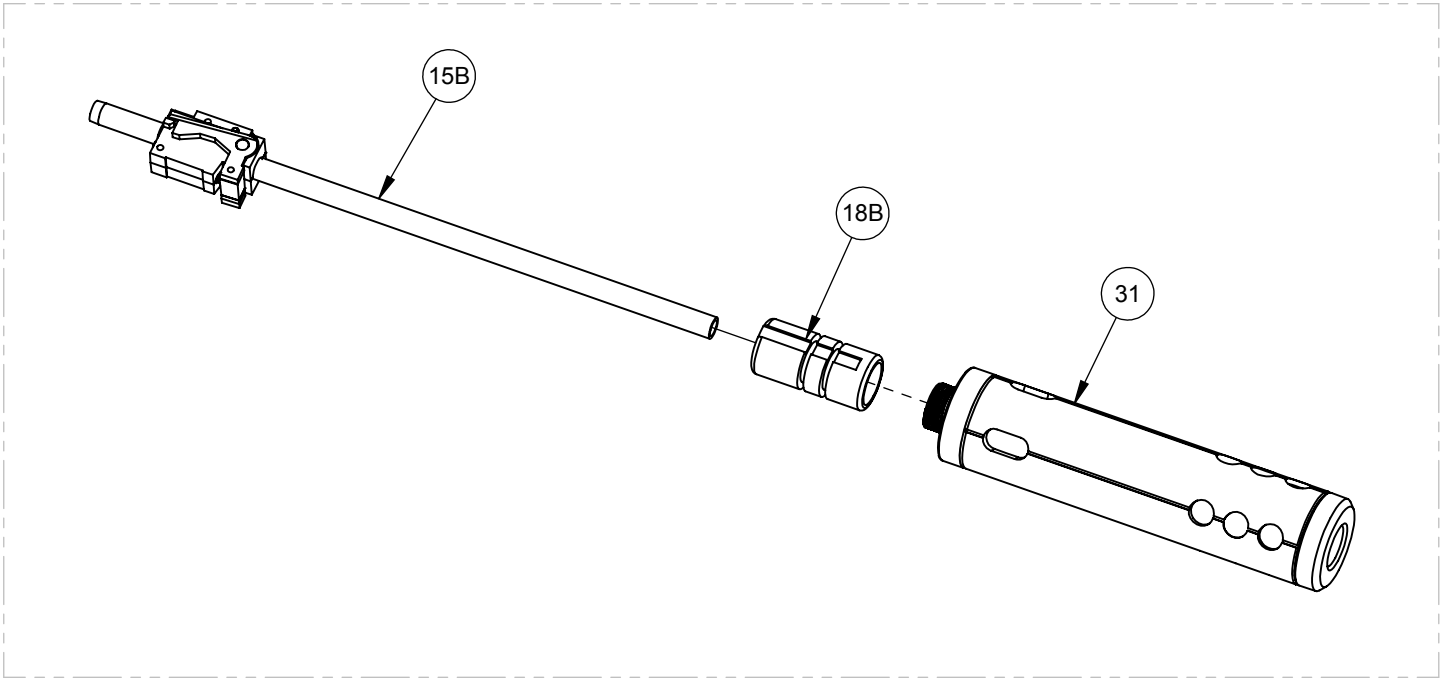

MODELS 40001 (1911BB), 40005 (TAC1911BB)

Manufacture Start Date: 3/12/13

	PART NUMBER	DESCRIPTION	Qty
1	BBC-999	Clip Assy 177	1
2	1911-001	Frame, Left, 1911Bb, Black	1
3	1911-014	Spring Pin 093X375	3
4	C11-124	Spring, Magazine Catch	1
5	C11B802	Co2 Housing	1
6	1911A100	Co2 Screw Assy	1
7	1911-011	Release 1911	1
8	C11-529	Pin, 3Mm X 18Mm	3
9	C11A007	Valve Assy C11	1
10	1911-002	Frame, Right, 1911Bb Black	1
11	1911-016	Screw, Hi-Lo, 4-24 X .469	4
12	1911M-004	Grip, Right	1
13	C11-116	Screw 1-42 X 250 Ph Type B	2
14	C11-125	Hammer	1
15A	1911A110	Barrel Assy C11	1
16	C11A111	Barrel Spring Stopper	1
17	C11-119	Spring, Barrel	1
18A	1911-019	Muzzle End, Short, Black	1
19	C11-120	Spring, Bb Stopper	1
20	C11-126	Bb Stopper	1
21	C11-113	Bb Housing	1
22	1911-017	Fixing Plate	1
23	C11-121	Spring, Fixing Plate	1
24	1911-010	Trigger	1
25	C11-122	Trigger Spring	1
26	C11-009	Safety-Sticker Assy	1
27	1911-007	Locking Block 1911	1
28	C11-110	Safety Spring Seat	1
29	C11-123	Spring, Safety	1
30	1911M-003	Grip, Left	1

UNIQUE PARTS FOR THE TAC1911BB (Page 4)

	PART NUMBER	DESCRIPTION	Qty
15B	T1911A110	Barrel Assembly	1
18B	1911-018	Muzzle End, Short Black	1
31	T11-001	Compensator Assembly	1

Learn more about hunting and shooting we have.