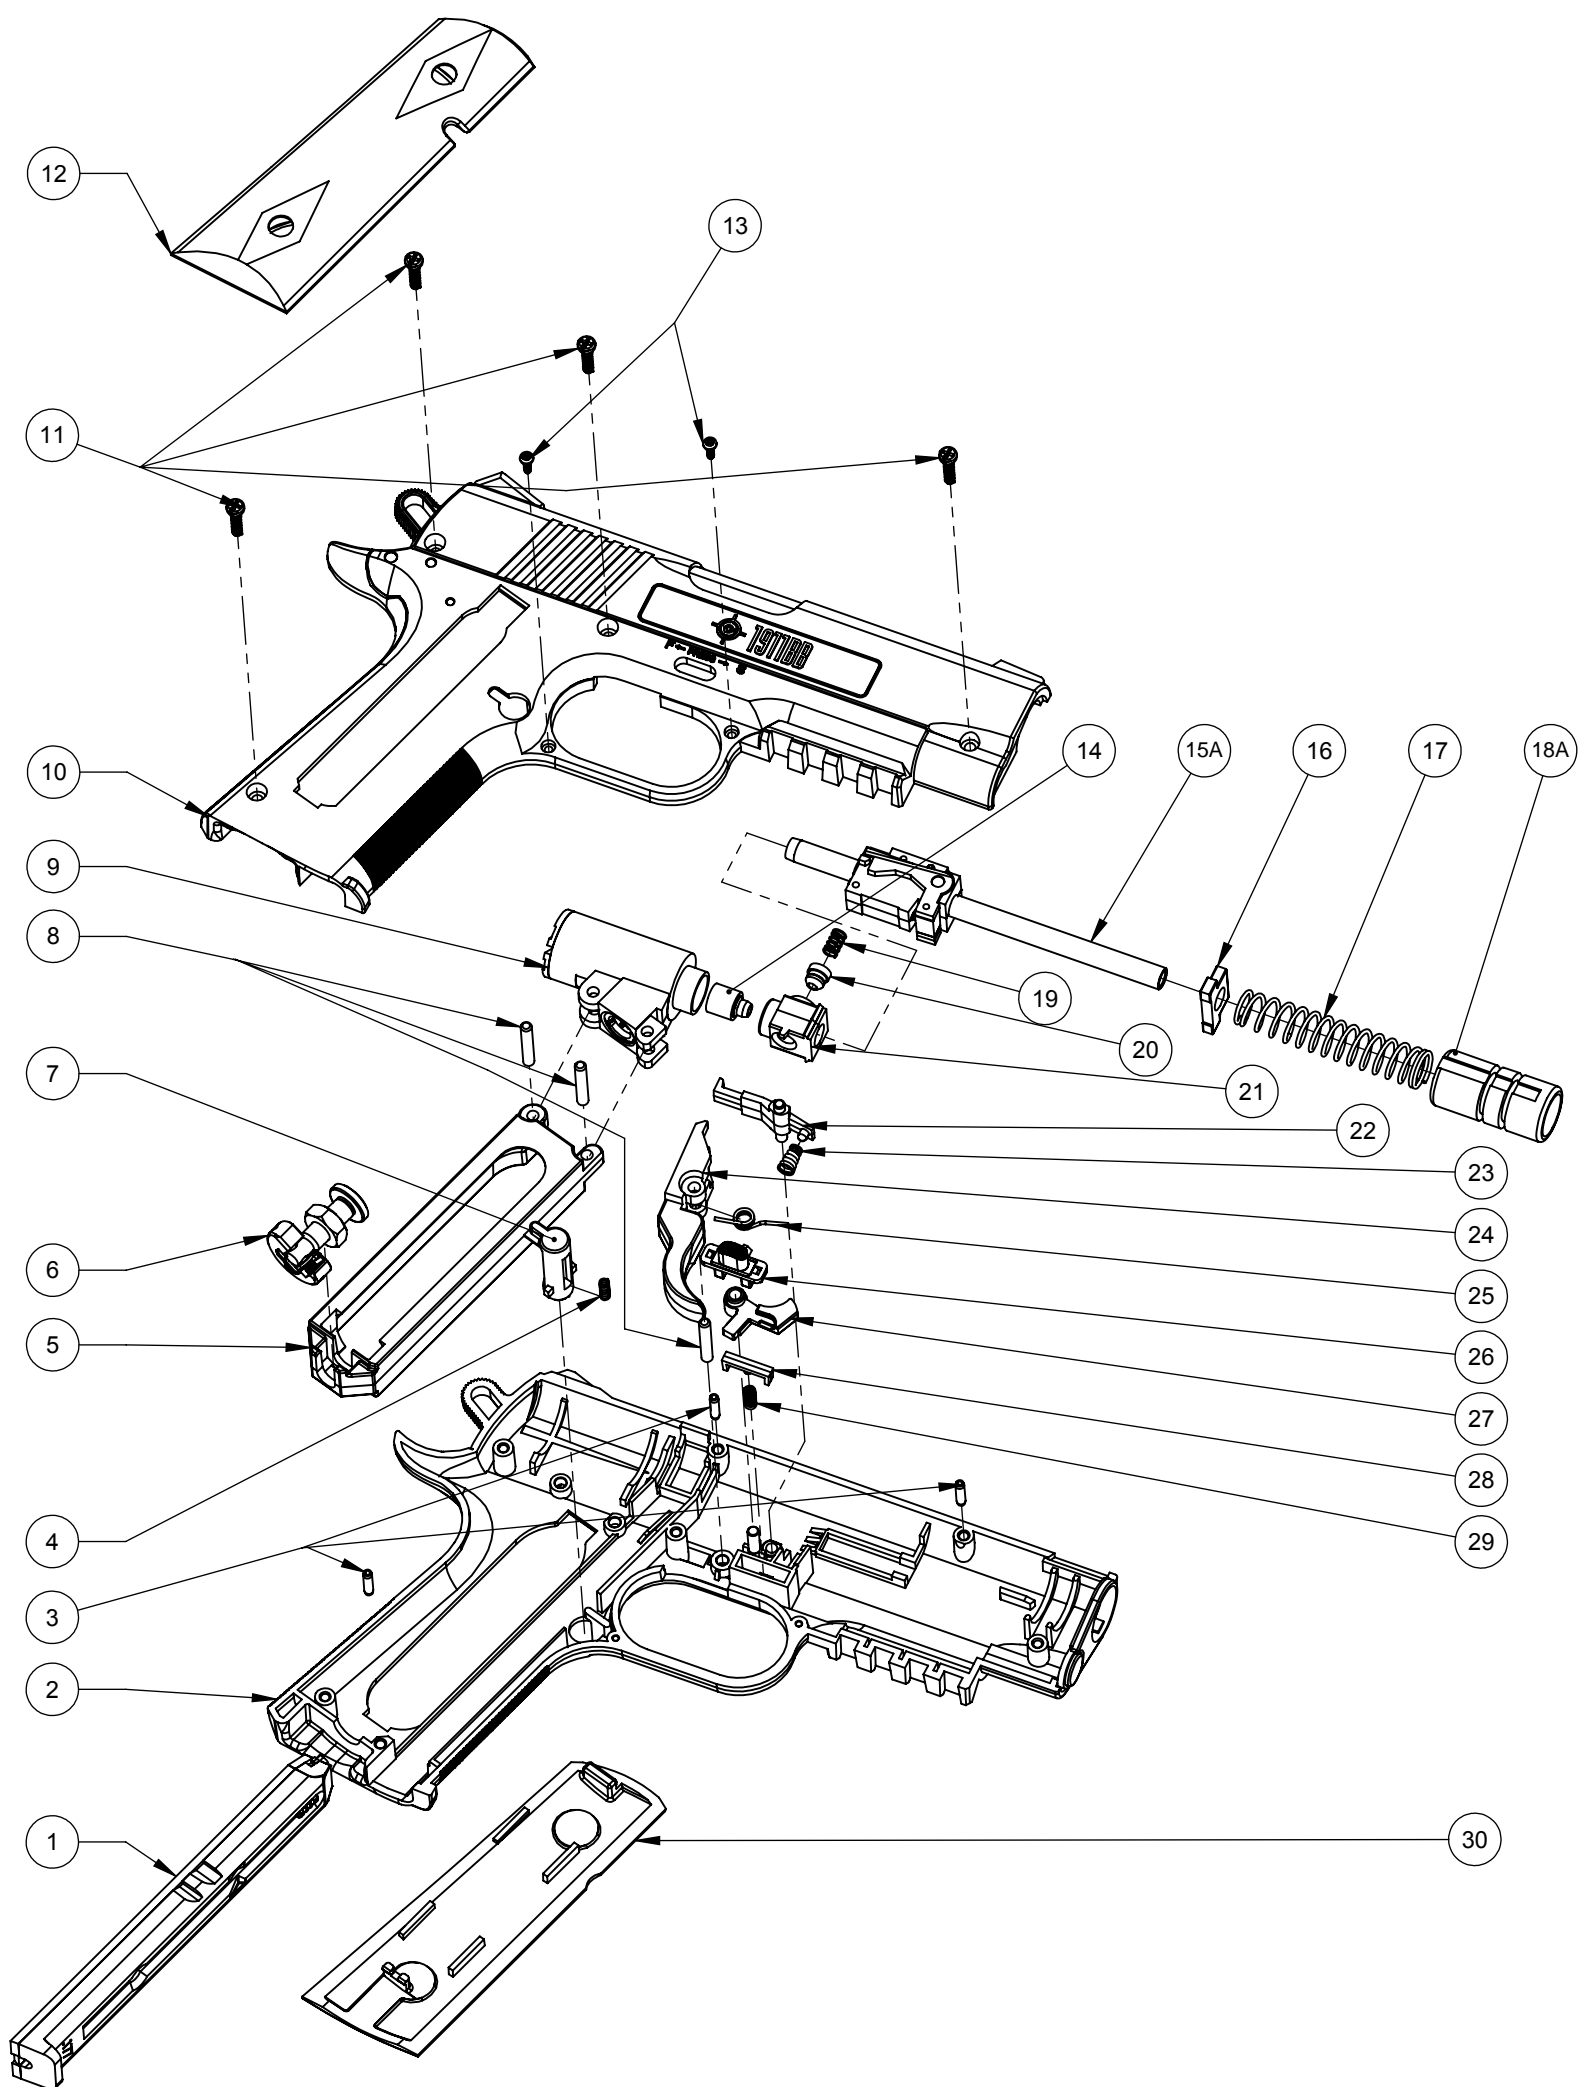

EXPLODED VIEW & PARTS LIST

MODELS 40001 & 40005 Semi-Automatic Pistol 4.5mm

1911BB Shown

- This EVP and parts list is intended to be an informational guide in ordering parts. It is not instructional material and we therefore assume no responsibility for those who use the same without proper factory training.
- Please order by part number and description.
- Check or money order for the total price must accompany the order.

MODELS 40001 (1911BB), 40005 (TAC1911BB)

Manufacture Start Date: 3/12/13

	PART NUMBER	DESCRIPTION	Qty
1	BBC-999	Clip Assy 177	1
2	1911-001	Frame, Left, 1911Bb, Black	1
3	1911-014	Spring Pin 093X375	3
4	C11-124	Spring, Magazine Catch	1
5	C11B802	Co2 Housing	1
6	1911A100	Co2 Screw Assy	1
7	1911-011	Release 1911	1
8	C11-529	Pin, 3Mm X 18Mm	3
9	C11A007	Valve Assy C11	1
10	1911-002	Frame, Right, 1911Bb Black	1
11	1911-016	Screw, Hi-Lo, 4-24 X .469	4
12	1911M-004	Grip, Right	1
13	C11-116	Screw 1-42 X 250 Ph Type B	2
14	C11-125	Hammer	1
15A	1911A110	Barrel Assy C11	1
16	C11A111	Barrel Spring Stopper	1
17	C11-119	Spring, Barrel	1
18A	1911-019	Muzzle End, Short, Black	1
19	C11-120	Spring, Bb Stopper	1
20	C11-126	Bb Stopper	1
21	C11-113	Bb Housing	1
22	1911-017	Fixing Plate	1
23	C11-121	Spring, Fixing Plate	1
24	1911-010	Trigger	1
25	C11-122	Trigger Spring	1
26	C11-009	Safety-Sticker Assy	1
27	1911-007	Locking Block 1911	1
28	C11-110	Safety Spring Seat	1
29	C11-123	Spring, Safety	1
30	1911M-003	Grip, Left	1

UNIQUE PARTS FOR THE TAC1911BB (Page 4)

	PART NUMBER	DESCRIPTION	Qty
15B	T1911A110	Barrel Assembly	1
18B	1911-018	Muzzle End, Short Black	1
31	T11-001	Compensator Assembly	1

Learn more about hunting and shooting we have.