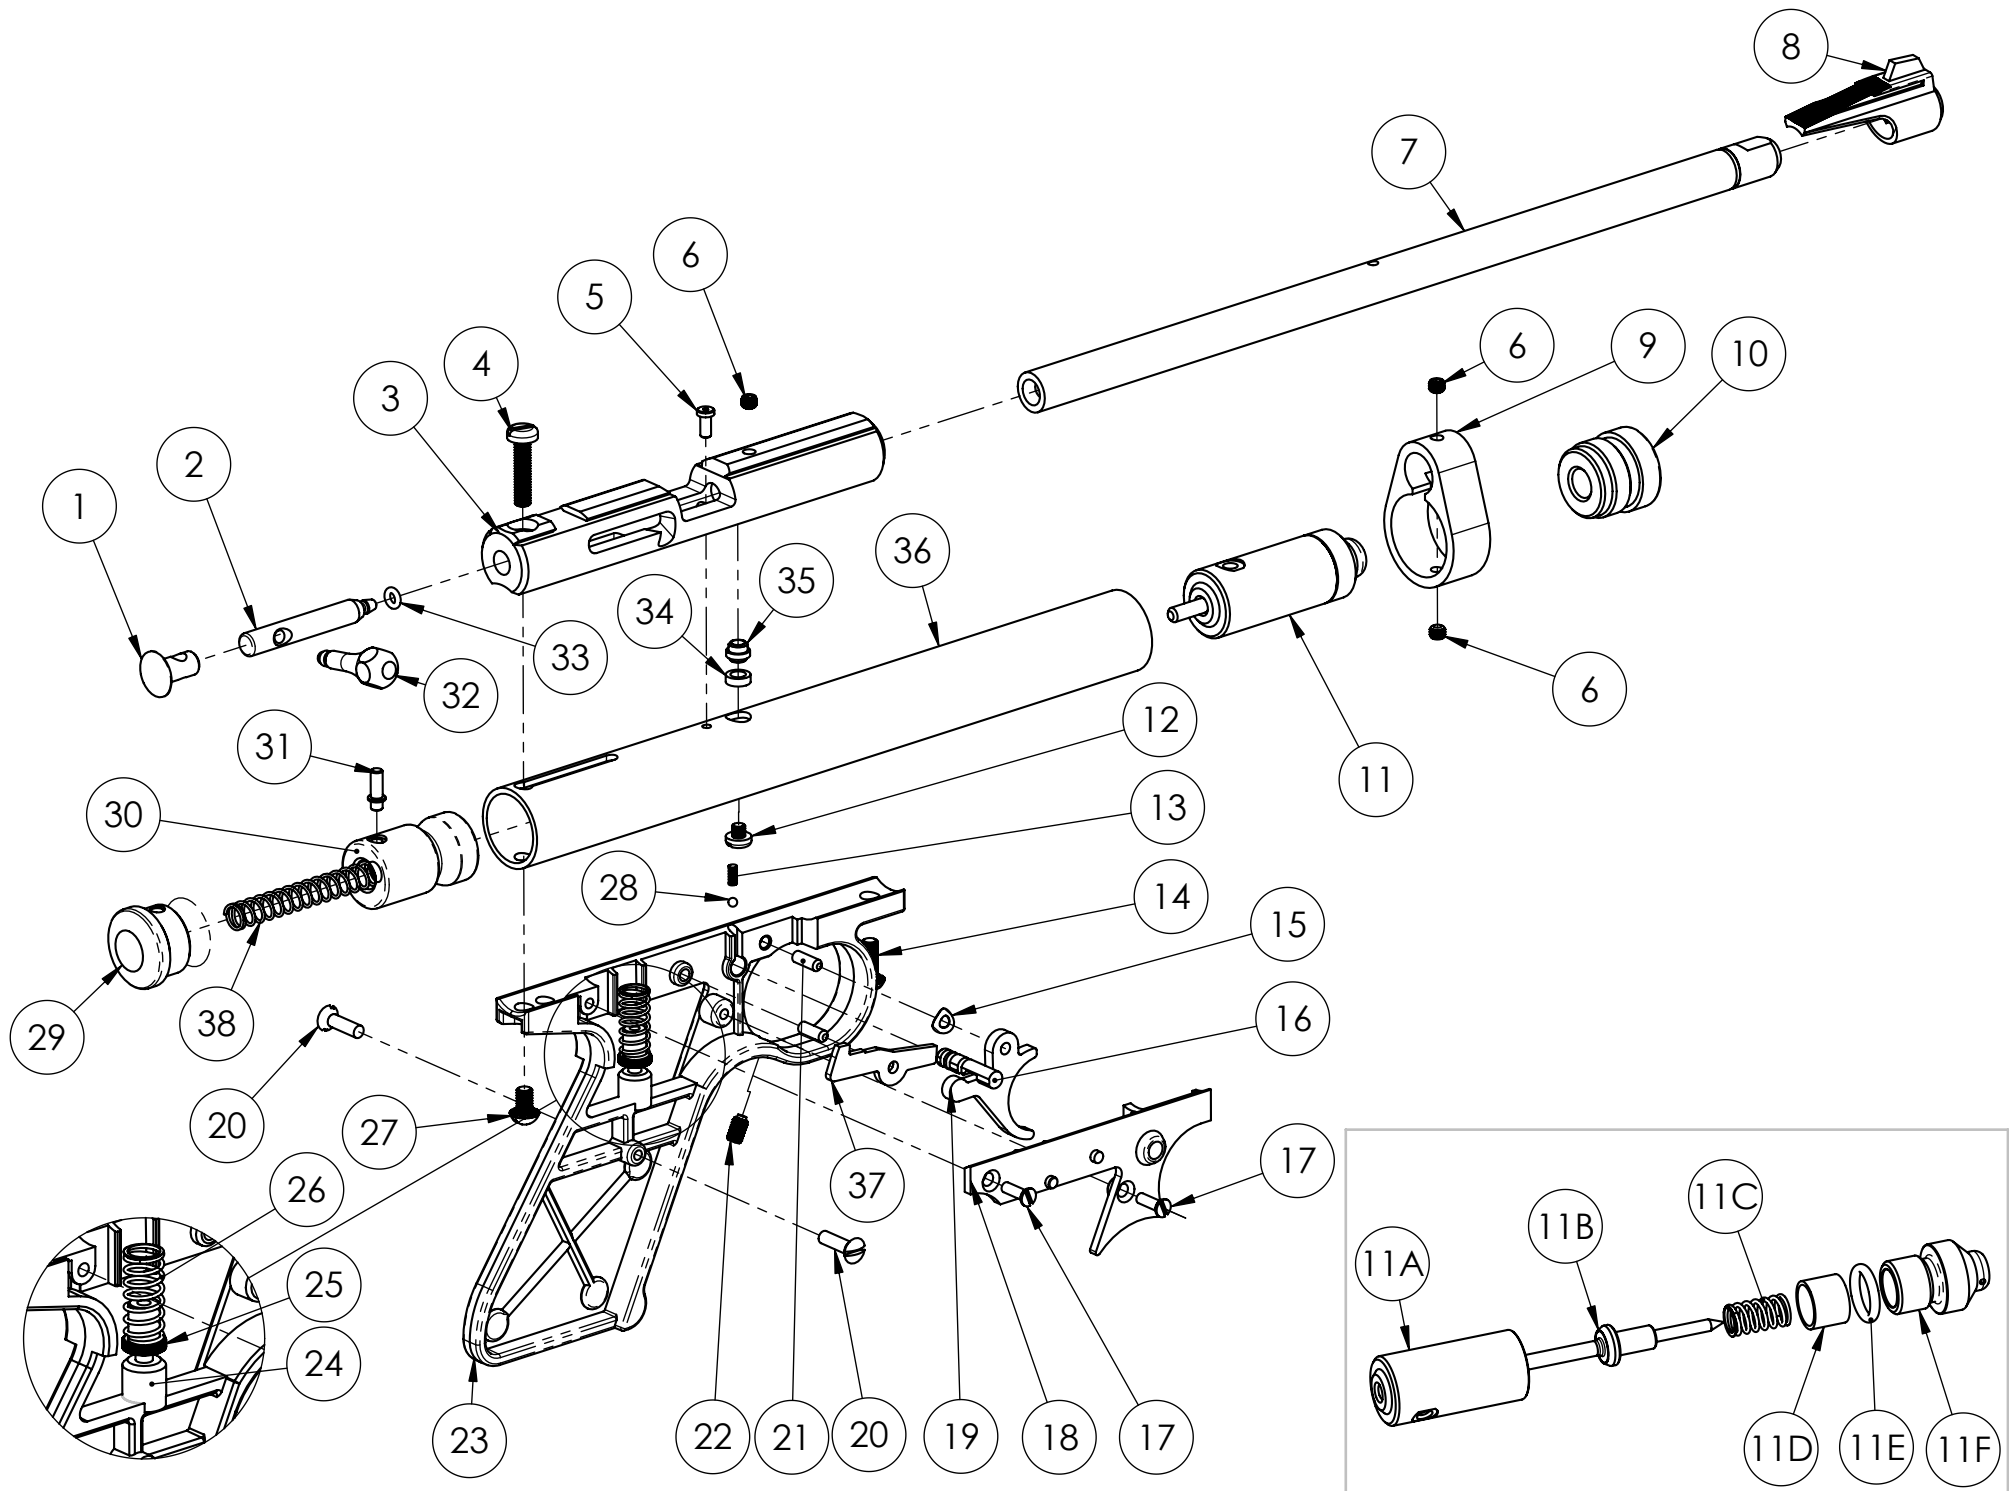

2300T-999 PART LIST

Manufacture Start Date:5/3/07

PART NUMBER	DESCRIPTION
1	AS2250-020 Breech Plug
2	1377-085 Bolt, .177cal. Black
3	2300-047 Breech, Short
4	AS2250-015 Screw, Rear Breech
5	1322B027 Screw, Breech 4-48x.25
6	88-089 Set Screw (3)
7	2300-001 Barrel, 10.1 CROS.177Cal.
8	788-101 Sight
9	2240-001 Barrel Band
10	2250-013 Piercing Knob
11	2300-122 Valve Assembly
11A	2250-010 Valve Body
11B	G397-013 Exhaust Valve Assy.
11C	788-061 Spring, Valve
11D	2300-037 Spacer
11E	130-035 O-Ring
11F	2250-020 Stem Guide Assy.
12	151-015 Screw, Valve
13	1322-017 Spring, Safety
14	130B031 Screw, Front Frame
15	111A067 Washer, Spring
16	1322-052 Safety
17	1322-054 Screw, Cover (2)
18	1322A044 Cover
19	1322A007 Trigger
20	105-054 Screw (2)
21	1322-045 Pin
22	2300-042 Set Screw
23	2300-035 Frame
24	2300-038 Spring Spacer
25	2300-039 Nut, Spring Spacer
26	NS1200-016 Spring
27	1322A029 Screw, Rear Frame
28	105-039 Steel Ball
29	2250-004 Tube Plug
30	2300-050 Striker
31	2100A011 Hammer Pin
32	AS2250-009 Handle, Knob
33	397-062 Seal, .177 Breech

PART NUMBER	DESCRIPTION
34	130-036 Breech Gasket
35	1322A026 Sleeve
36	2300A044 Tube
37	1322A048 Sear
38	782-024 Hammer Spring
-	151-020 Grip, Left (Not Shown)
-	151-019 Grip, Right (Not Shown)
-	2300-010 Rear Sight (Not Shown)

- This parts list is intended to be an informational guide in ordering parts. It is not instructional material and we therefore assume no responsibility for those who use the same without proper factory training.
- Please order by part number and description.
- Check or money order for the total price must accompany the order.

Find out more about hunting gear we have.