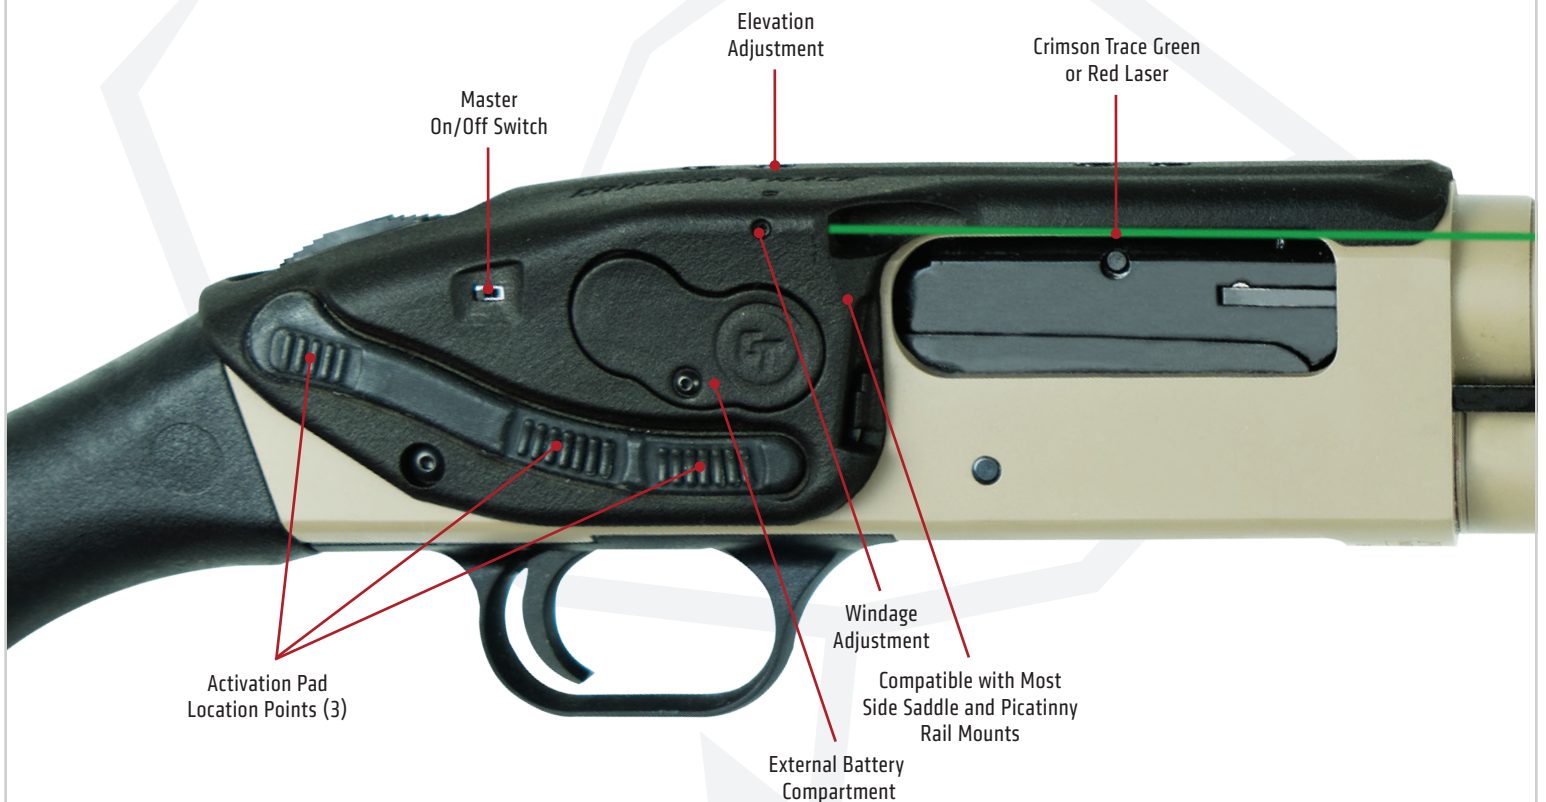

CRIMSON TRACE[®]

PROTECTION

LS-250 & LS-250G LASERSADDLE™

FEATURES & SPECIFICATIONS

Instant Activation™: Tap-On, Tap-Off

Master On/Off Switch

Battery Life & Type:

● 3 Hours | CR2032 Lithium Battery (2)

● 3 Hours | CR2016 Lithium Battery (4)

Multiple Ambidextrous Activation Points

User Adjustable Windage and Elevation

Aftermarket Accessory Rail Compatible

Fits most Mossberg 12 gauge 500 series, 590, 590A1 & Shockwave. Models must have receiver that is drilled and tapped. *Does not fit 20 gauge or 410 Gauge.

Red ●

Green ●

Mossberg 12 gauge 500 Series Shotguns & Shockwave

Master On/Off Switch

Elevation Adjustment

Crimson Trace Green or Red Laser

Activation Pad Location Points (3)

Windage Adjustment

Compatible with Most Side Saddle and Picatinny Rail Mounts

External Battery Compartment