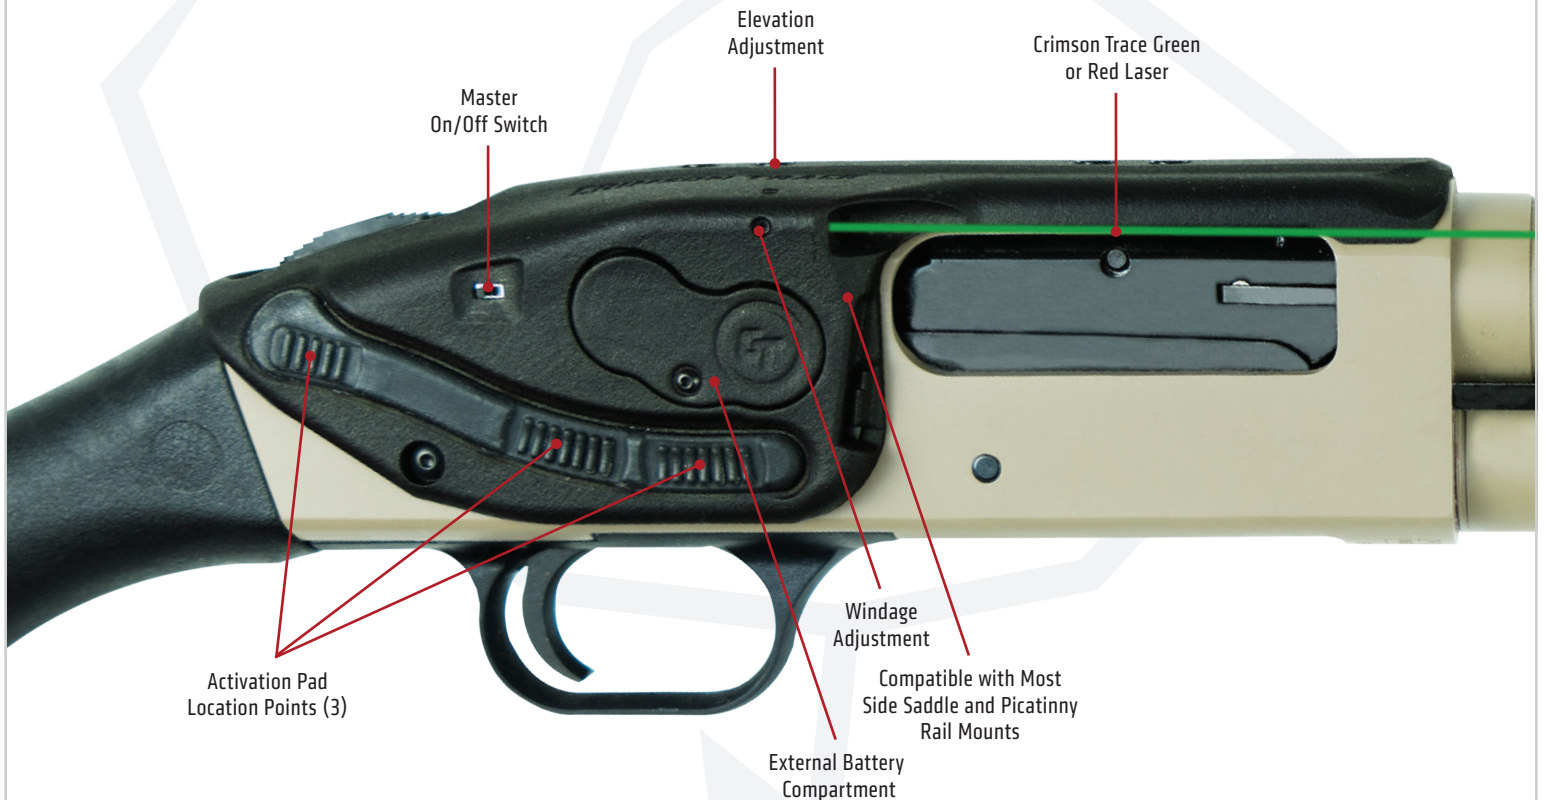

LS-250 & LS-250G LASERSADDLE™

FEATURES & SPECIFICATIONS

Instant Activation™: Tap-On, Tap-Off

Master On/Off Switch

Battery Life & Type:

● 3 Hours | CR2032 Lithium Battery (2)

● 3 Hours | CR2016 Lithium Battery (4)

Multiple Ambidextrous Activation Points

User Adjustable Windage and Elevation

Aftermarket Accessory Rail Compatible

Fits most Mossberg 12 gauge 500 series, 590, 590A1 & Shockwave. Models must have receiver that is drilled and tapped. *Does not fit 20 gauge or 410 Gauge.

Red ●

Green ●

Mossberg 12 gauge 500 Series Shotguns & Shockwave

Master On/Off Switch

Elevation Adjustment

Crimson Trace Green or Red Laser

Activation Pad Location Points (3)

Windage Adjustment

Compatible with Most Side Saddle and Picatinny Rail Mounts

External Battery Compartment