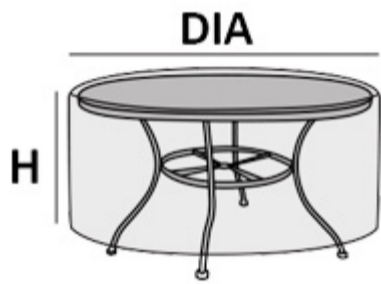

Super dense 600 Denier fabric provides an excellent moisture barrier while maintaining breathability and air flow.

SIZED TO FIT

Measure your table and then select the closest size from the menu for a great fit! See more information below for measuring your table.

QUALITY CONSTRUCTION

From the YKK outdoor zippers to the leak resistant overlap seams, these covers are made to last.

MEASURE YOUR TABLE

Carefully measure the following lengths of your table and select the closest size from menu when ordering.

DIA = Diameter - found by measuring from one side of the table across to the opposite side.
H = Height (or drop) - determined by measuring from the top of the table to the ground.

MADE TO ORDER IN CALIFORNIA