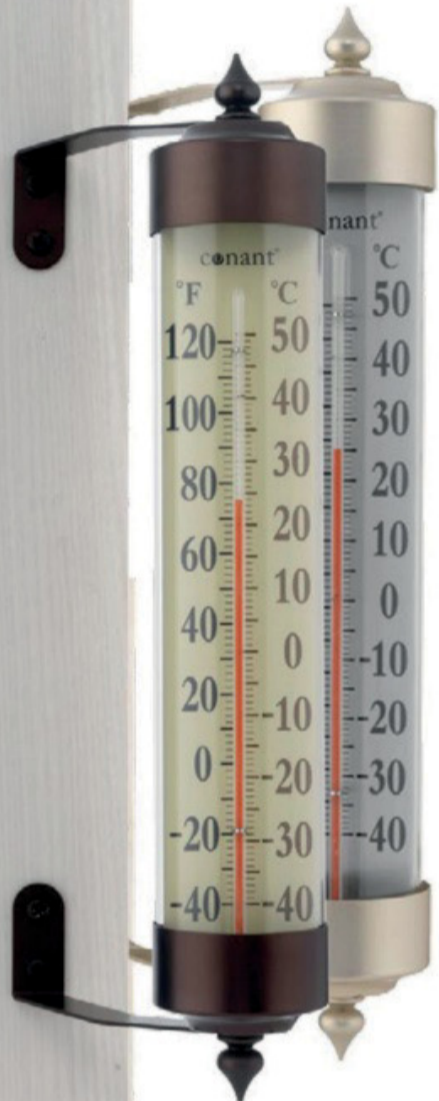

Dimensions:

4" (102 mm) diameter

Converts to a stake!

Small Convertible Thermometer **FR4**

T6 CLASSIC | Bronze Patina | "The Classic"

T6 DAHLIA | Purple Amethyst | "Pink Dahlia"

T6 BLUEBIRD | Royal Blue | "Western Bluebird"

4" (102 mm) diameter

FR4 Large Dial Thermometer

T10BP | Bronze Patina
T10SN | Satin Nickel

- Super-sized dial with extra large numerals can be read from a distance
- Reversible bracket for easy mounting
- Long-lasting anodized aluminum & glass construction
- Convex glass crystal won't yellow or craze

Dimensions:
8 1/2" (216 mm) diameter

Grande View Thermometer

T16BP | Bronze Patina
T16SN | Satin Nickel

- Reversible brackets for easy mounting
- Precise temperature readings
- Fahrenheit and Celsius scales
- Anodized aluminum & glass construction
- Glass tube won't yellow or craze

Dimensions:
7 1/2" (191 mm) tall
1 1/8" (29 mm) diameter

FR4 Dial Thermometer

T6SN | Satin Nickel

- Large easy-to-read numerals
- Swivel arm mounting bracket with matching hardware
- Adjustable for just the right viewing angle
- Anodized aluminum and glass construction
- Glass crystal won't yellow or craze