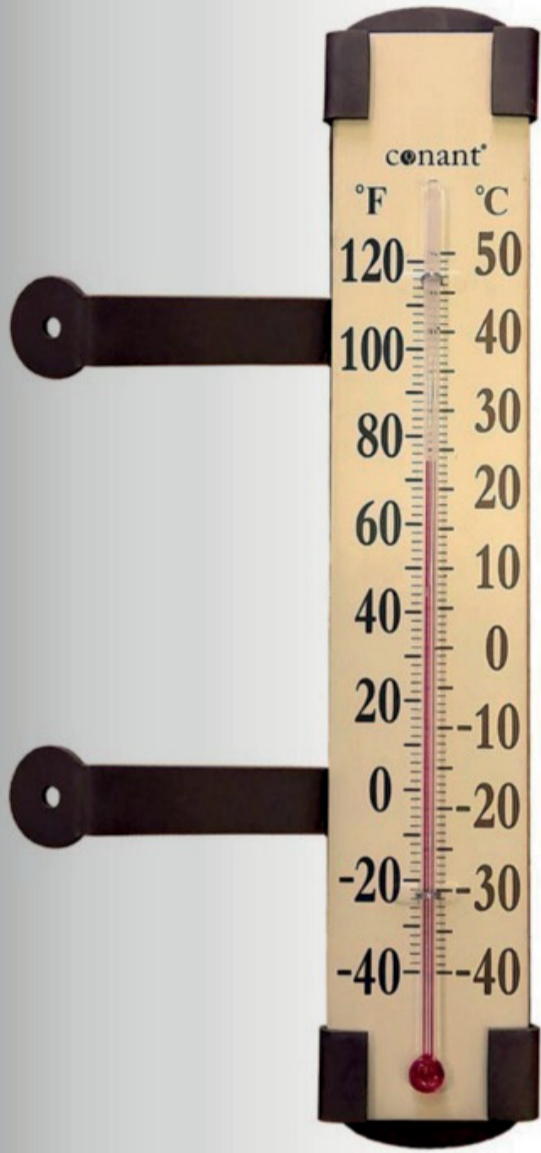

BFT27SN

BFT28BP

BFT28SN

BFT26SN.POP

BFT26BP.POP

Model #	Capacity	Perches	Length	Finish
BFT26BP	1 lb	4	18"	Bronze Patina
BFT26SN	1 lb	4	18"	Satin Nickel
BFT27BP	1.5 lb	4	21"	Bronze Patina
BFT27SN	1.5 lb	4	21"	Satin Nickel
BFT28BP	1.75 lb	6	24"	Bronze Patina
BFT28SN	1.75 lb	6	24"	Satin Nickel