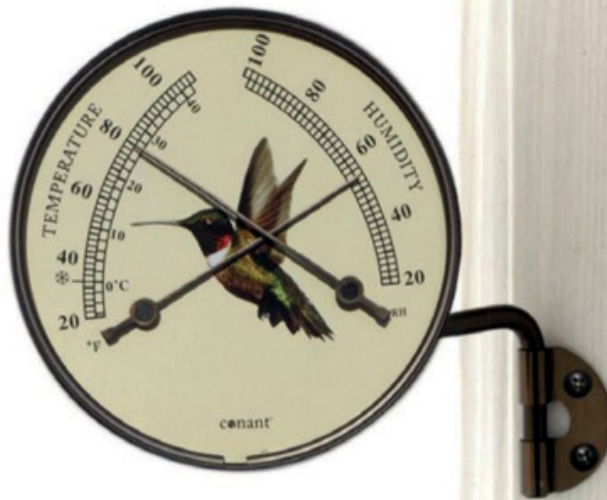

Dimensions:
7 1/2" (191 mm) tall
1 1/8" (29 mm) diameter

FR4 Dial Thermometer

T6SN | Satin Nickel

- Large easy-to-read numerals
- Swivel arm mounting bracket with matching hardware
- Adjustable for just the right viewing angle
- Anodized aluminum and glass construction
- Glass crystal won't yellow or craze

Dimensions: 4" (102 mm) diameter

Dial Thermometer

T6BP | Bronze Patina

- Large easy-to-read numerals
- Swivel arm mounting bracket with matching hardware
- Adjustable for just the right viewing angle
- Anodized aluminum and glass construction
- Glass crystal won't yellow or craze

Dimensions: 4" (102 mm) diameter

Cardinal Comfortmeter (FR4)
COMF3BP | Bronze Patina

Hummingbird Comfortmeter (FR4)
COMF4BP | Bronze Patina

- Easy-to-read at a glance
- Decorative dial
- Swivel arm mounting bracket with matching hardware
- Adjustable for just the right viewing angle
- Accurate thermometer and hygrometer readings
- Anodized aluminum & glass construction
- Glass crystal won't yellow or craze