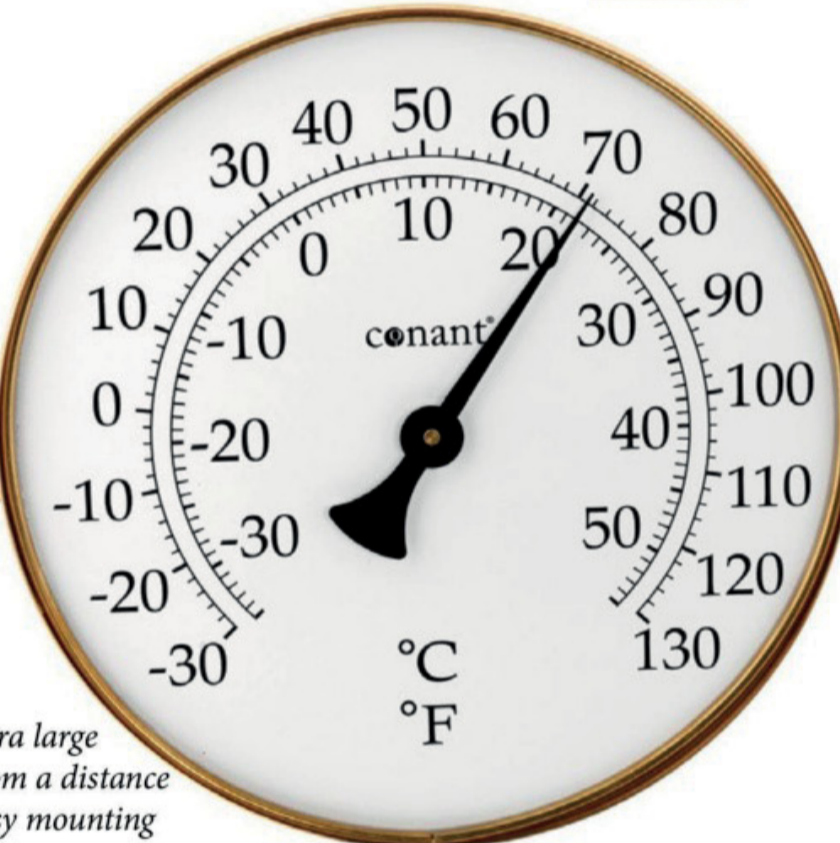

Dimensions:
4" (102 mm) diameter

Vermont Weather Station **FR4**

TH6LFB | Solid Brass
TH6LFC | Solid Copper

- Large easy-to-read numerals
- Swivel arm mounting bracket
 - Adjustable viewing angle
- Hygrometer scale measures humidity
- Solid brass & glass construction
- Glass crystal won't yellow or craze

Dimensions:
4" (102 mm) diameter

Large Dial **FR4** Thermometer

T10LFB | Solid Brass

- Super-sized dial with extra large numerals can be read from a distance
- Reversible bracket for easy mounting
- Solid brass & glass construction
- Glass crystal won't yellow or craze