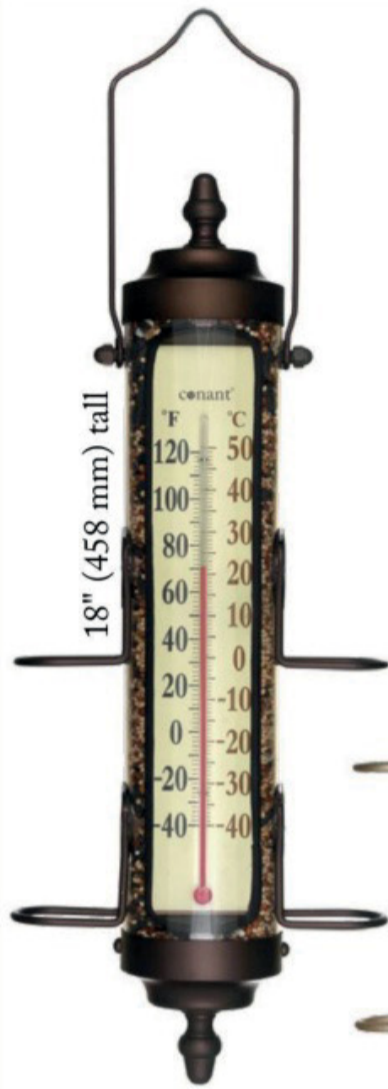

Dimensions:
1 3/4" (44mm) deep
6 1/2" (165mm) tall

Replacement Vial | RGV1

Grande View Rain Gauge

VRG6BP | Bronze Patina
VRG6SN | Satin Nickel (shown to right)

- Dual purpose: rain & watering gauge
- Displays both inch & millimeter scales on opposite sides
- As vial fills with water numbers on scale appear bolder
- Screen in collection funnel keeps out unwanted leaves and bugs
- Anodized aluminum & glass construction
- Post mounting bracket & ground stake included

Dimensions:
2" (51mm) diameter
23" (584mm) tall [with twisting stake]

Replacement Vial | RGV3

VRG6SN (spiral stake)

Conant Décor Bird Feeder Thermometers

Décor
Collection

BFT26BP

BFT26SN

BFT27BP