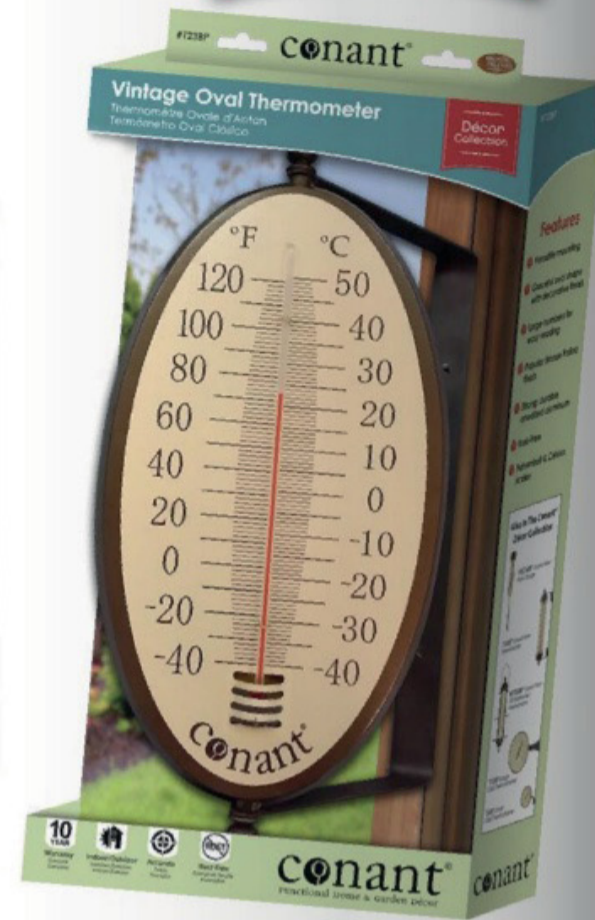

Natural material ages gracefully and develops a mellow patina

SOLID
BRASS
Living Finish Brass

SOLID
COPPER
Living Finish Copper

LIFETIME WARRANTY

Vintage Oval Thermometer

T23BP | Bronze Patina

- Graceful oval shape with decorative finials
- Versatile mounting
- Large numbers for easy reading
- Popular Bronze Patina finish
- Strong, rust-free anodized aluminum
- Industry leading 10 year warranty
- Fahrenheit and Celsius scales

Dimensions:

13" (330 mm) tall
8" (203 mm) wide

Reversible Mounting Bracket

Mounts Left or Right Side

Large Convertible Thermometer **FR4**

T10 CLASSIC | Bronze Patina | "The Classic"

T10 SUNFLOWER | Goldenrod | "American Sunflower"