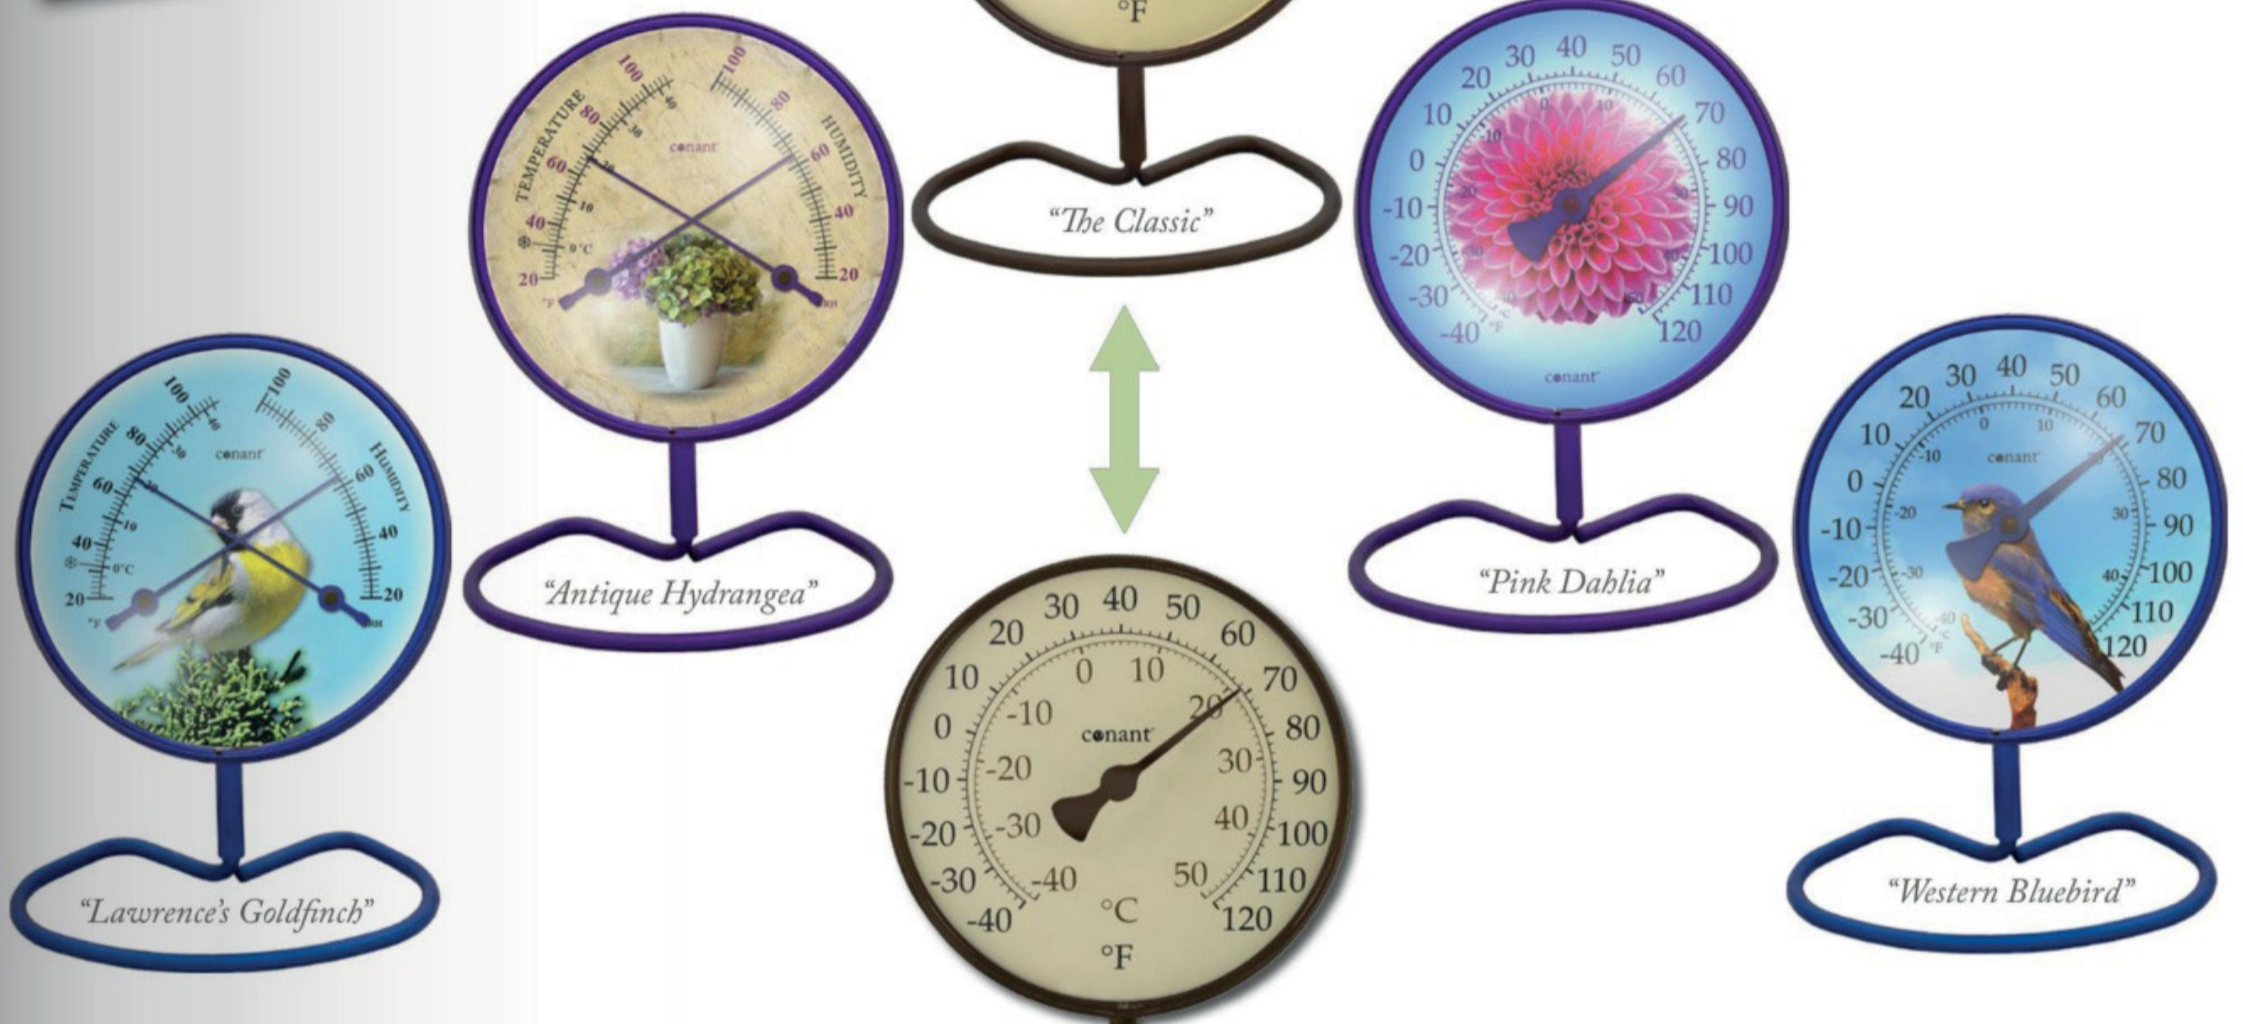

Conant Décor Collection - NEW!

Check Out Our NEW Packaging!

- New sophisticated color scheme
- Icon-based messaging for easy reading of features
- Open design for viewing the beauty of the product
- Lifestyle background themes for comfortable product feel
- Industry-leading warranties emphasized

Small Convertible Comfortmeter **FR4**

COMF FINCH | Royal Blue | "Lawrence's Goldfinch"

COMF HYDRA | Purple Amethyst | "Antique Hydrangea"

- Free-standing for placement anywhere
- Converts for staking in soil - ground or planter
- Housing and stand in complimentary colors
- Rust-free anodized aluminum
- Industry leading 10-year warranty

Dimensions:

4" (102 mm) diameter

Converts to a stake!

Small Convertible Thermometer **FR4**

T6 CLASSIC | Bronze Patina | "The Classic"

T6 DAHLIA | Purple Amethyst | "Pink Dahlia"

T6 BLUEBIRD | Royal Blue | "Western Bluebird"

- Free-standing for placement anywhere
- Converts for staking in soil - ground or planter
- Housing and stand in complimentary colors
- Rust-free anodized aluminum
- Industry leading 10-year warranty

Dimensions:

4" (102 mm) diameter