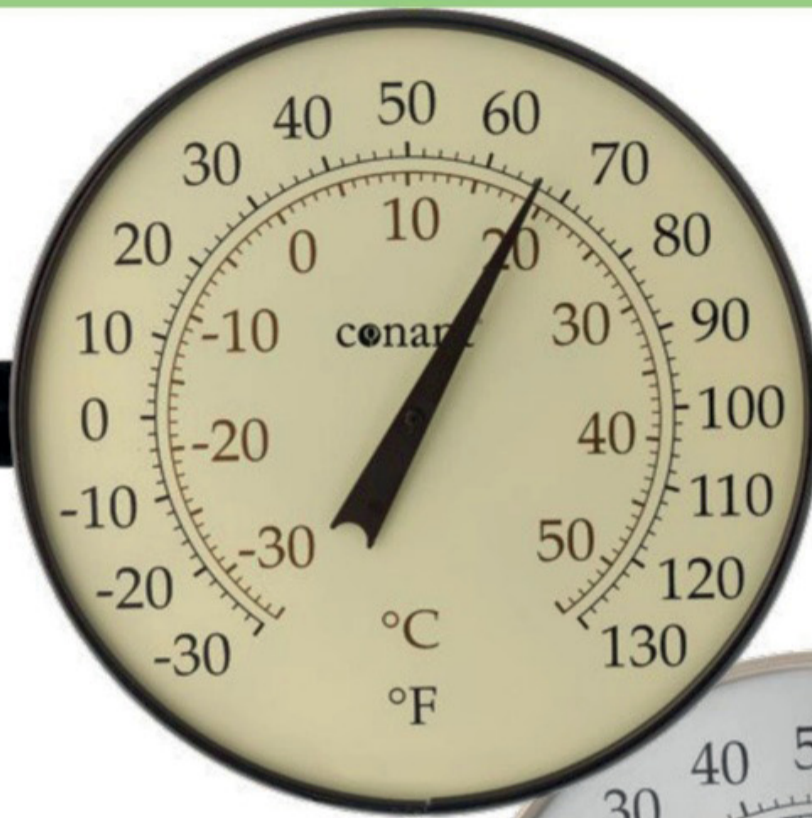

FR4 Large Dial Thermometer

T10BP | Bronze Patina
T10SN | Satin Nickel

- Super-sized dial with extra large numerals can be read from a distance
- Reversible bracket for easy mounting
- Long-lasting anodized aluminum & glass construction
- Convex glass crystal won't yellow or craze

Dimensions:
8 1/2" (216 mm) diameter