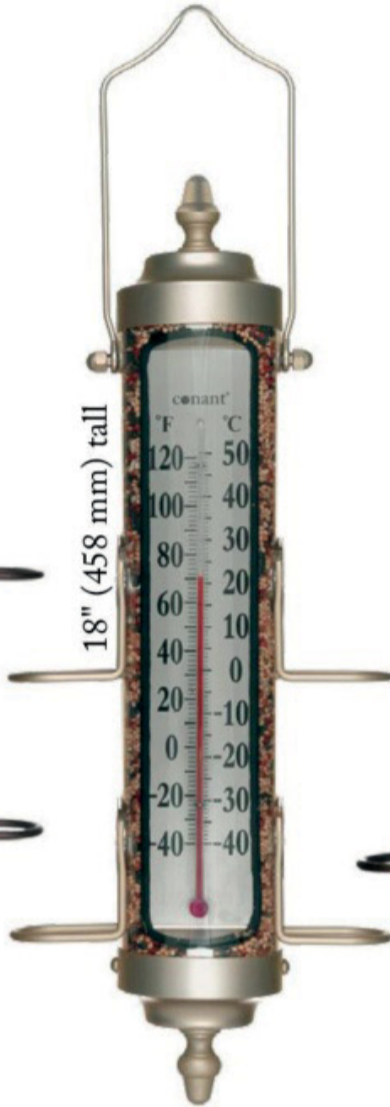

Dimensions:
1 3/4" (44mm) deep
6 1/2" (165mm) tall

Replacement Vial | RGV1

Grande View Rain Gauge

VRG6BP | Bronze Patina
VRG6SN | Satin Nickel (shown to right)

- Dual purpose: rain & watering gauge
- Displays both inch & millimeter scales on opposite sides
- As vial fills with water numbers on scale appear bolder
- Screen in collection funnel keeps out unwanted leaves and bugs
- Anodized aluminum & glass construction
- Post mounting bracket & ground stake included

Dimensions:
2" (51mm) diameter
23" (584mm) tall [with twisting stake]

Replacement Vial | RGV3

VRG6SN (spiral stake)

Conant Décor Bird Feeder Thermometers

Décor
Collection

BFT26BP

BFT26SN

BFT27BP