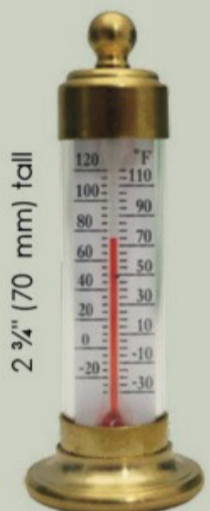

Vermont Desk Thermometer

T19LFB | Solid Brass
[12 pack]

- Free standing brass base
- Fahrenheit & Celsius scales on opposing sides
- Solid brass & polycarbonate construction

Dimensions: 2¾" (70 mm) tall
Display Case: 7½" (191 mm) deep x 5¼" (134 mm) wide x 4¾" (121 mm) tall

Vermont Travel Thermometer

T7LFB | Solid Brass
[12 pack]

- Includes brass key ring on top
- Fahrenheit & Celsius scales on opposing sides
- Solid brass & polycarbonate construction

Dimensions: 2½" (64 mm) tall
Display Case: 7½" (191 mm) deep x 5¼" (134 mm) wide x 4¾" (121 mm) tall