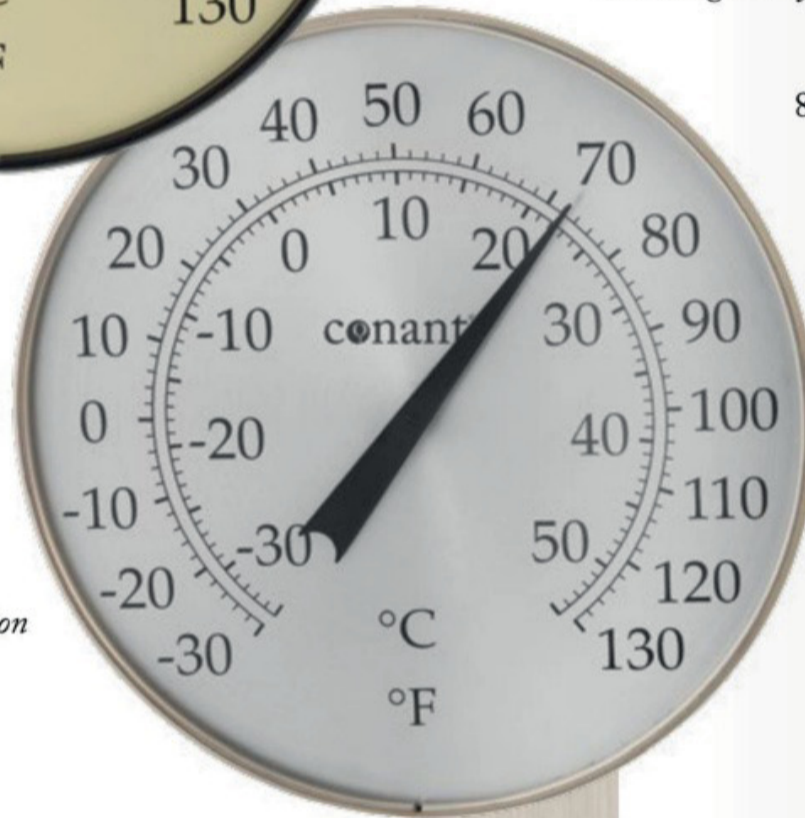

FR4 Large Dial Thermometer

T10BP | Bronze Patina
T10SN | Satin Nickel

- Super-sized dial with extra large numerals can be read from a distance
- Reversible bracket for easy mounting
- Long-lasting anodized aluminum & glass construction
- Convex glass crystal won't yellow or craze

Dimensions:
8 1/2" (216 mm) diameter

Grande View Thermometer

T16BP | Bronze Patina
T16SN | Satin Nickel

- Reversible brackets for easy mounting
- Precise temperature readings
- Fahrenheit and Celsius scales
- Anodized aluminum & glass construction
- Glass tube won't yellow or craze

Dimensions:
12 1/4" (311 mm) tall
2" (51 mm) diameter

Indoor Outdoor Thermometer

T1BP | Bronze Patina
T1SN | Satin Nickel

- Reversible bracket for easy mounting
- Precise temperature readings
- Fahrenheit and Celsius scales
- Anodized aluminum & glass construction
- Glass tube won't yellow or craze

Dimensions:
7 1/2" (191 mm) tall
1 1/8" (29 mm) diameter

FR4 Dial Thermometer

T6SN | Satin Nickel

- Large easy-to-read numerals
- Swivel arm mounting bracket with matching hardware
- Adjustable for just the right viewing angle
- Anodized aluminum and glass construction
- Glass crystal won't yellow or craze

Dimensions: 4" (102 mm) diameter

Dial Thermometer

T6BP | Bronze Patina

- Large easy-to-read numerals
- Swivel arm mounting bracket with matching hardware
- Adjustable for just the right viewing angle
- Anodized aluminum and glass construction
- Glass crystal won't yellow or craze

Dimensions: 4" (102 mm) diameter