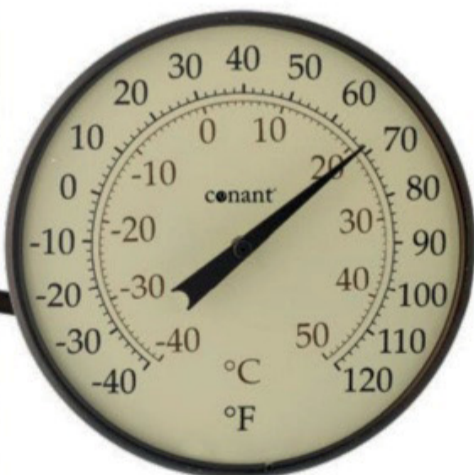

Dimensions:
12 1/4" (311 mm) tall
2" (51 mm) diameter

Indoor Outdoor Thermometer

T1BP | Bronze Patina
T1SN | Satin Nickel

- Reversible bracket for easy mounting
- Precise temperature readings
- Fahrenheit and Celsius scales
- Anodized aluminum & glass construction
- Glass tube won't yellow or craze

Dimensions:
7 1/2" (191 mm) tall
1 1/8" (29 mm) diameter

FR4 Dial Thermometer

T6SN | Satin Nickel

- Large easy-to-read numerals
- Swivel arm mounting bracket with matching hardware
- Adjustable for just the right viewing angle
- Anodized aluminum and glass construction
- Glass crystal won't yellow or craze

Dimensions: 4" (102 mm) diameter

Dial Thermometer

T6BP | Bronze Patina

- Large easy-to-read numerals
- Swivel arm mounting bracket with matching hardware
- Adjustable for just the right viewing angle
- Anodized aluminum and glass construction
- Glass crystal won't yellow or craze