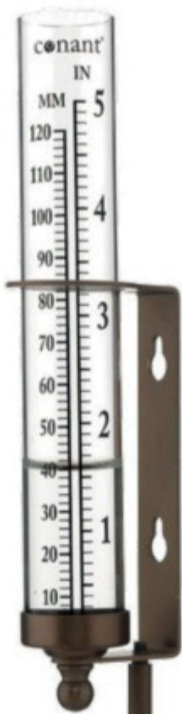

Dimensions:
7 1/2" (191 mm) tall
1 1/8" (29 mm) diameter

FR4 Dial Thermometer

T6SN | Satin Nickel

- Large easy-to-read numerals
- Swivel arm mounting bracket with matching hardware
- Adjustable for just the right viewing angle
- Anodized aluminum and glass construction
- Glass crystal won't yellow or craze

Dimensions: 4" (102 mm) diameter

Dial Thermometer

T6BP | Bronze Patina

- Large easy-to-read numerals
- Swivel arm mounting bracket with matching hardware
- Adjustable for just the right viewing angle
- Anodized aluminum and glass construction
- Glass crystal won't yellow or craze

Dimensions: 4" (102 mm) diameter

Rain Gauge

VRG1BP | Bronze Patina
VRG1SN | Satin Nickel

- Dual purpose: rain & watering gauge
- Conserve water by measuring usage
- Measures up to 5 inches or 120 millimeters of water
- Anodized aluminum & glass construction
- Post mounting bracket & ground stake hardware included

Dimensions:
1 3/4" (44mm) deep
6 1/2" (165mm) tall

Replacement Vial | RGV1

Grande View Rain Gauge

VRG6BP | Bronze Patina
VRG6SN | Satin Nickel (shown to right)

- Dual purpose: rain & watering gauge
- Displays both inch & millimeter scales on opposite sides
- As vial fills with water numbers on scale appear bolder
- Screen in collection funnel keeps out unwanted leaves and bugs
- Anodized aluminum & glass construction
- Post mounting bracket & ground stake included