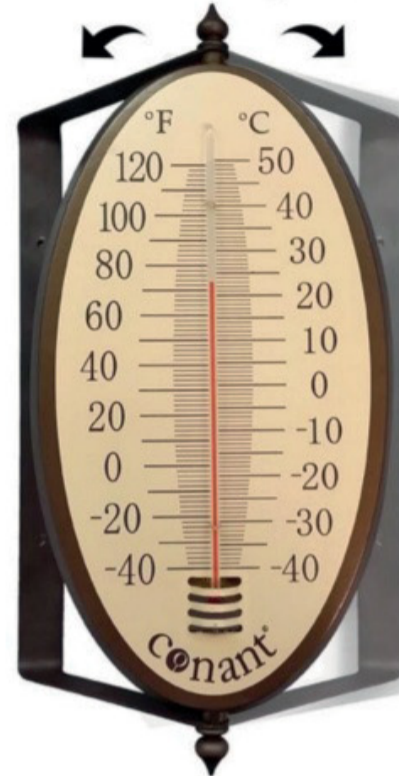

Dimensions:

13" (330 mm) tall
8" (203 mm) wide

Reversible Mounting Bracket

Mounts Left or Right Side

Large Convertible Thermometer **FR4**

T10 CLASSIC | Bronze Patina | "The Classic"

T10 SUNFLOWER | Goldenrod | "American Sunflower"