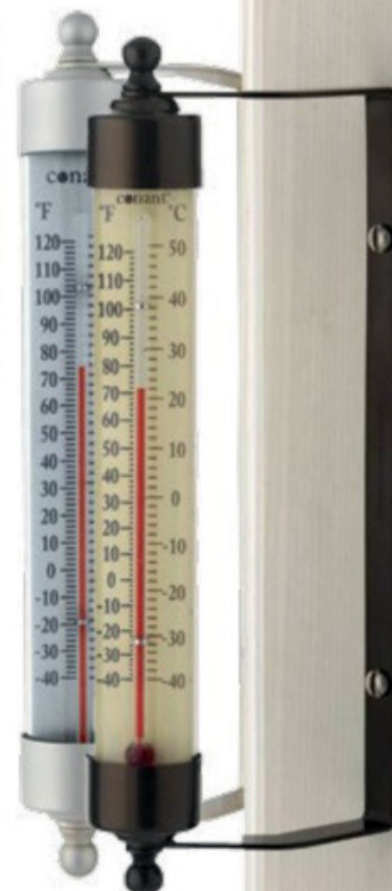

Dimensions:
12 1/4" (311 mm) tall
2" (51 mm) diameter

Indoor Outdoor Thermometer

T1BP | Bronze Patina
T1SN | Satin Nickel

- Reversible bracket for easy mounting
- Precise temperature readings
- Fahrenheit and Celsius scales
- Anodized aluminum & glass construction
- Glass tube won't yellow or craze

Dimensions:
7 1/2" (191 mm) tall
1 1/8" (29 mm) diameter

FR4 Dial Thermometer

T6SN | Satin Nickel

- Large easy-to-read numerals
- Swivel arm mounting bracket with matching hardware
- Adjustable for just the right viewing angle
- Anodized aluminum and glass construction
- Glass crystal won't yellow or craze