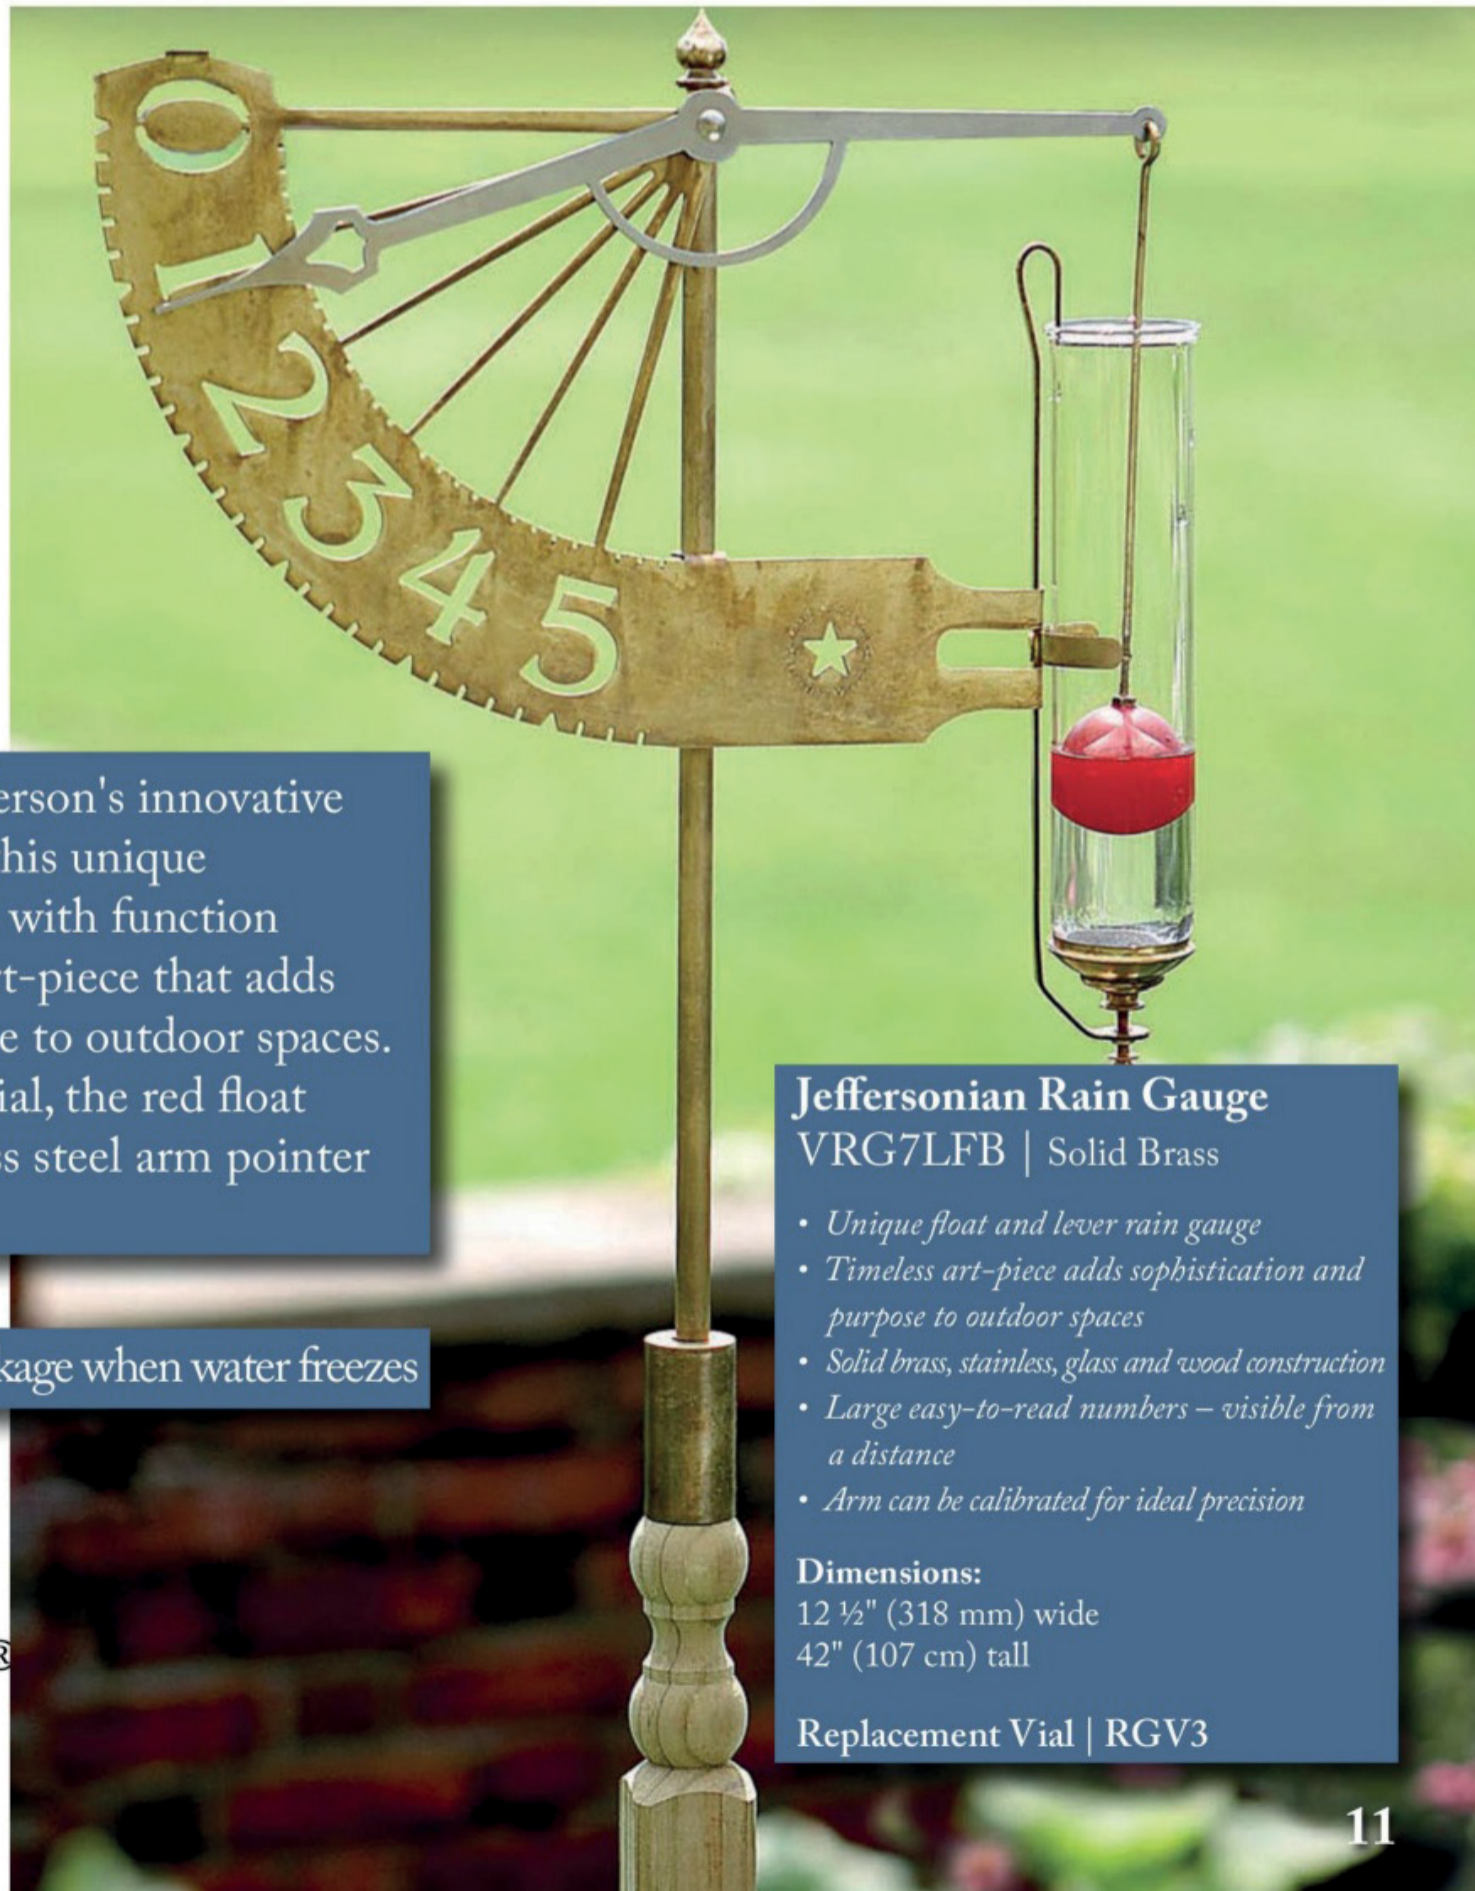

Grande View Rain Gauge VRG6LFB | Solid Brass

- Dual purpose: rain & watering gauge
- Displays both inch & millimeter scales on opposite sides
- As vial fills with water numbers on scale are magnified
- Screen in collection funnel keeps out unwanted leaves and bugs
- Solid brass & glass construction
- Post mounting bracket & ground stake included

Dimensions:
2" (51 mm) diameter
23" (584 mm) tall with spiral stake

Replacement Vial | RGV3

Rain Gauge VRG1LFB | Solid Brass

- Dual purpose: rain & watering gauge
- Conserve water by measuring usage
- Measures up to 5 inches or 120 millimeters of water
- Solid brass & glass construction
- Matching hardware includes verdigris leaf accents
- Post mounting bracket & ground stake hardware included

Dimensions:
1 3/4" (44mm) deep
6 1/2" (165mm) tall

Replacement Vial | RGV1

Inspired by Thomas Jefferson's innovative mechanical inventions, this unique rain gauge marries form with function resulting in a timeless art-piece that adds sophistication & purpose to outdoor spaces. As water fills the glass vial, the red float rises causing the stainless steel arm pointer to climb the 5" scale.