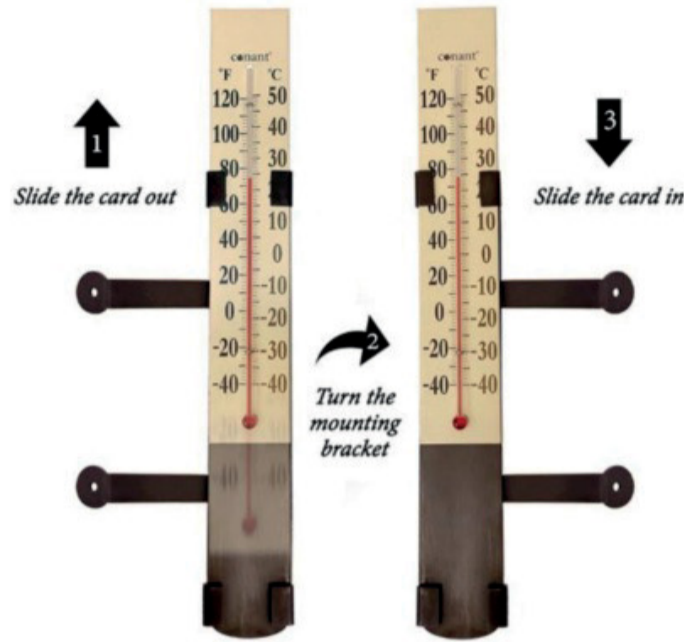

Reversible Mounting Bracket

Clear View Thermometer T30BP | Bronze Patina

- Simple reverse mounting
- Indoor/Outdoor
- Large numbers for easy reading
- Popular Bronze Patina finish
- Strong, durable anodized aluminum
- Rust-free
- Fahrenheit and Celsius scales