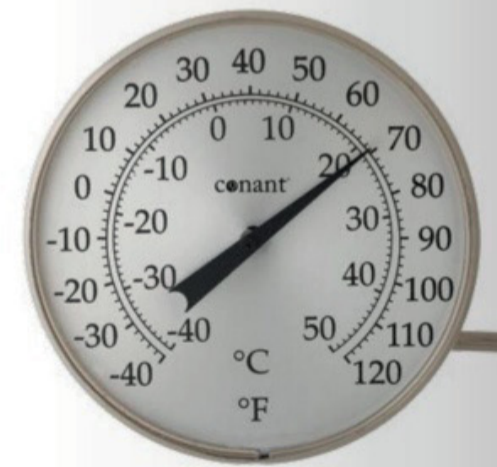

Dimensions:
12 1/4" (311 mm) tall
2" (51 mm) diameter

Indoor Outdoor Thermometer

T1BP | Bronze Patina
T1SN | Satin Nickel

- Reversible bracket for easy mounting
- Precise temperature readings
- Fahrenheit and Celsius scales
- Anodized aluminum & glass construction
- Glass tube won't yellow or craze

Dimensions:
7 1/2" (191 mm) tall
1 1/8" (29 mm) diameter

FR4 Dial Thermometer

T6SN | Satin Nickel

- Large easy-to-read numerals
- Swivel arm mounting bracket with matching hardware
- Adjustable for just the right viewing angle
- Anodized aluminum and glass construction
- Glass crystal won't yellow or craze