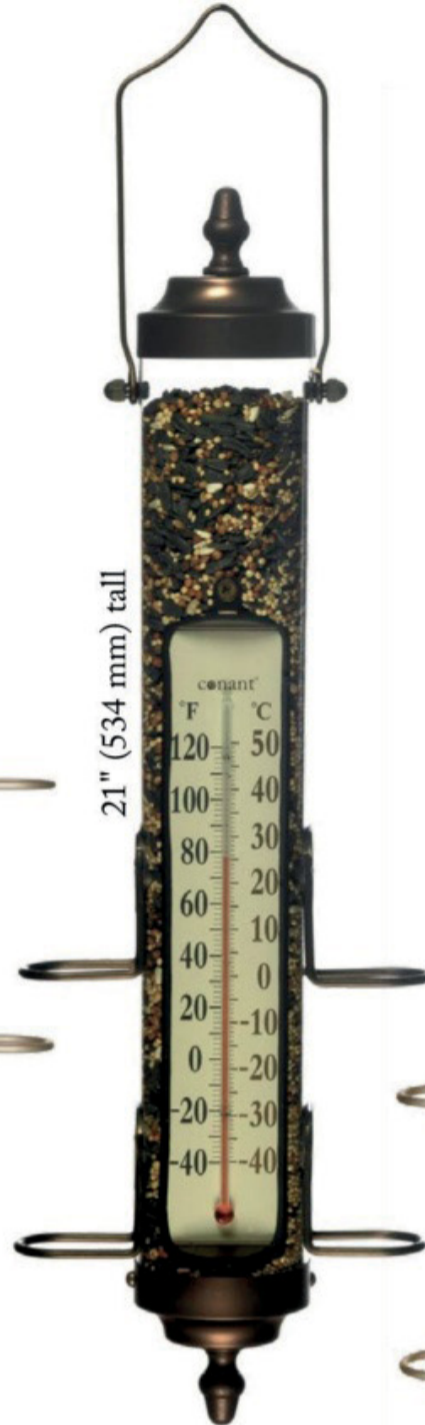

Conant Décor Bird Feeder Thermometers

Décor
Collection

BFT27BP

Model #	Capacity	Perches	Length	Finish
BFT26BP	1 lb	4	18"	Bronze Patina
BFT26SN	1 lb	4	18"	Satin Nickel
BFT27BP	1.5 lb	4	21"	Bronze Patina
BFT27SN	1.5 lb	4	21"	Satin Nickel
BFT28BP	1.75 lb	6	24"	Bronze Patina
BFT28SN	1.75 lb	6	24"	Satin Nickel