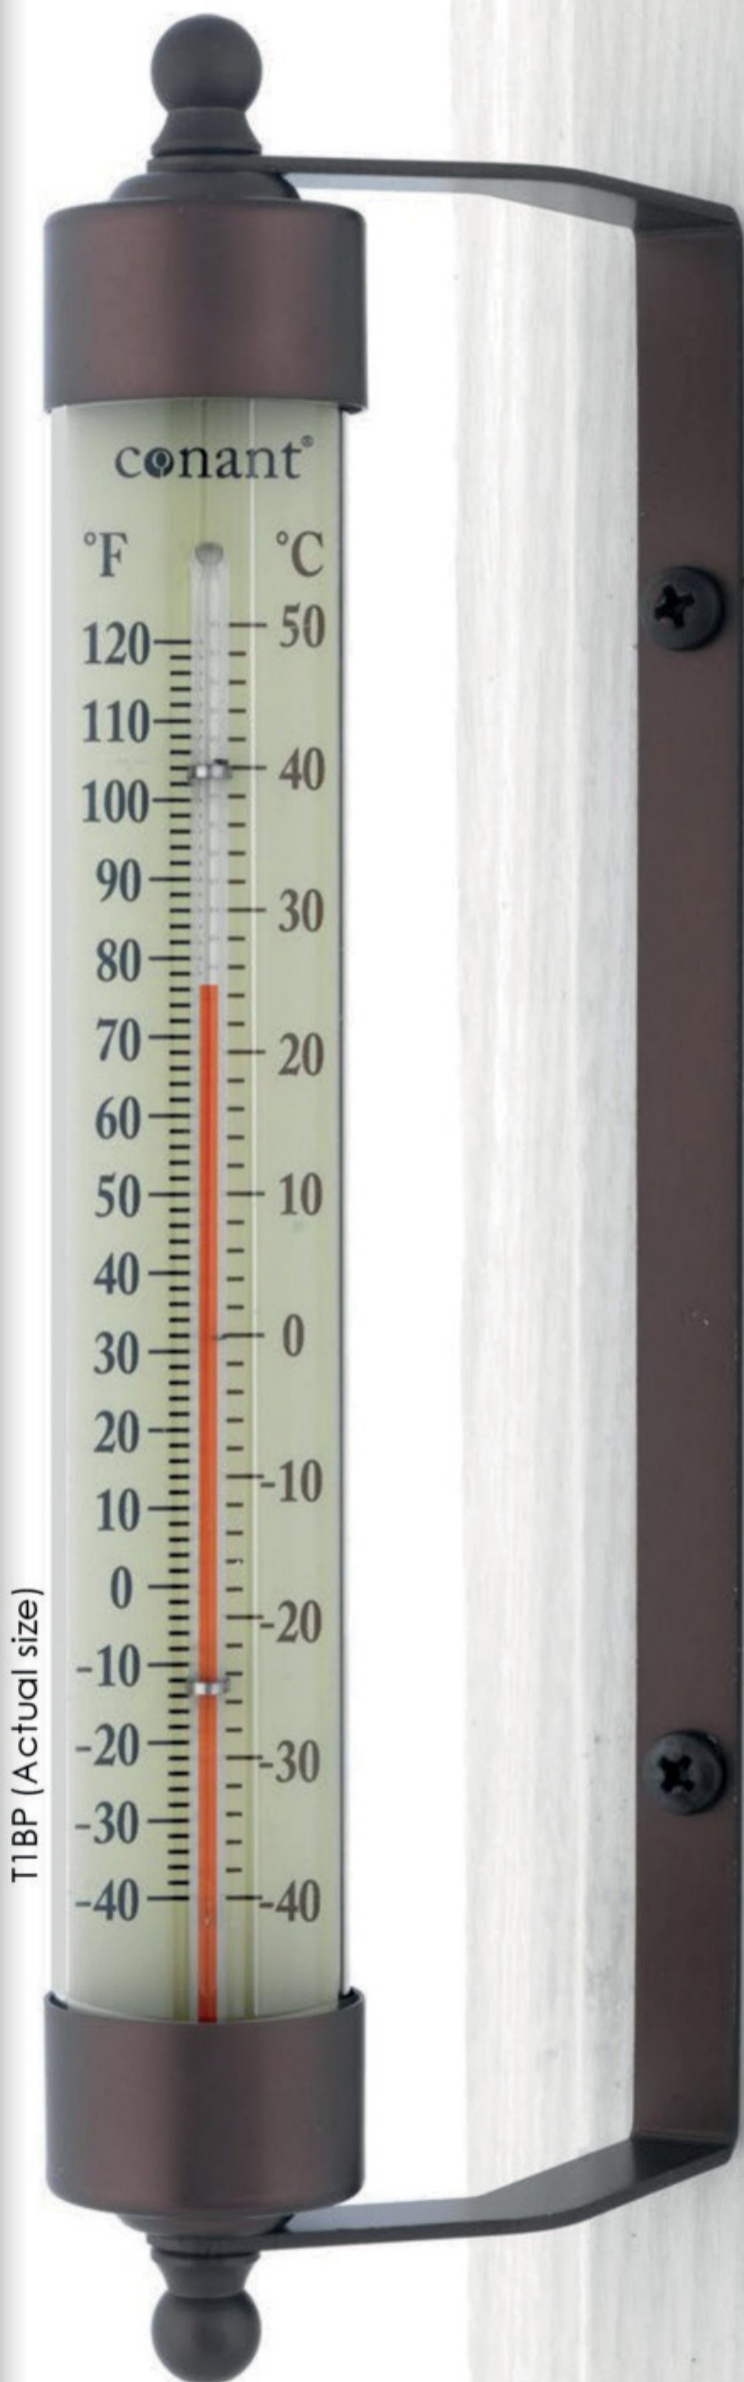

T1BP (Actual size)

our mission

Our mission is to create the highest quality products that exceed your standards of style, elegance, accuracy and durability.

about us

Since 1979, Conant has created exceptional weather instruments. Over time, we have mastered the delicate blend of combining form and function with distinctive elegance. The result is a remarkably well-designed product line that meets the demand for style, elegance and accuracy. Meticulously crafted of the highest quality materials and made to last a lifetime, our classically inspired designs include weather instruments, rain gauges and bird feeders. We are proud to offer products that add both charm and character to any home or garden.

our warranties

Our products are made to last; that's why we back them with exceptional warranties:

Lifetime Warranty

Vermont Collection products are warranted against mechanical defects in material and workmanship for as long as you own them. The Lifetime Warranty covers the repair or replacement of product.

10-Year Warranty

Décor Collection products are warranted against defects in material and workmanship for a period of 10 years from date of purchase. The 10-Year Warranty covers the repair or replacement of product.

2-Year Warranty

Elements Collection products are warranted against defects in material and workmanship for a period of 2 years from date of purchase. The 2-Year Warranty covers the repair or replacement of product.