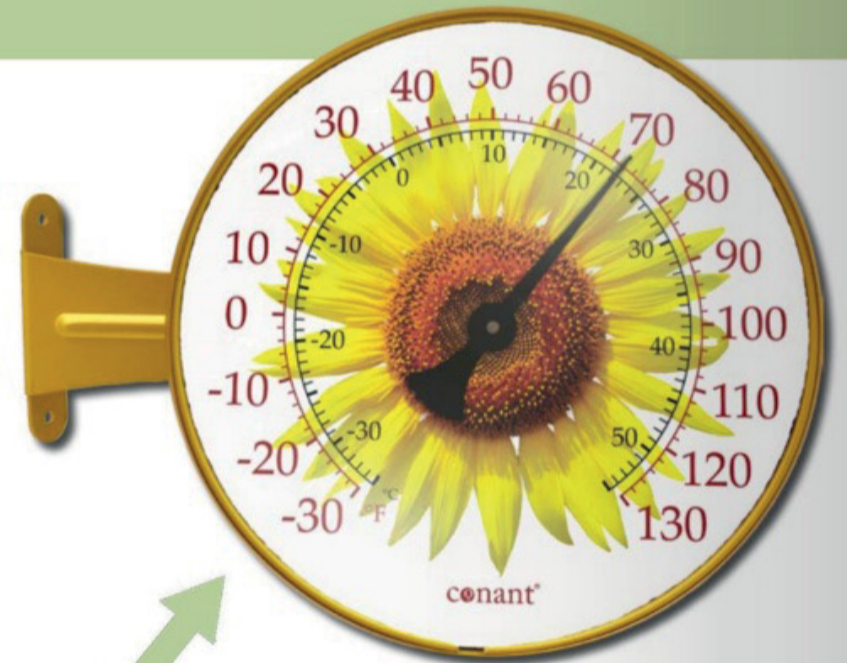

Dimensions:

8 1/2" (216 mm) diameter

Converts to wall mounting!

"The Classic"