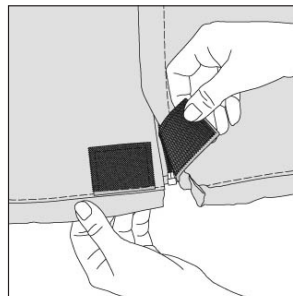

**CUSHION BAG:** To avoid any possibility of mildew, be sure your bag is completely dry before you store it in an enclosed area for long periods of time.

**CLEANING AND CARE:** Hand wash with lukewarm water. DO NOT USE SOAP OR DETERGENT as it may remove the protective coatings added by the factory. Do not pack wet. Air dry.

Click-close straps tighten securely to the legs of your furniture.

Adjustable cord closure for a secure and tight fit.

Zipper with convenient zipper pull.

Easy to use rip and grip closure.