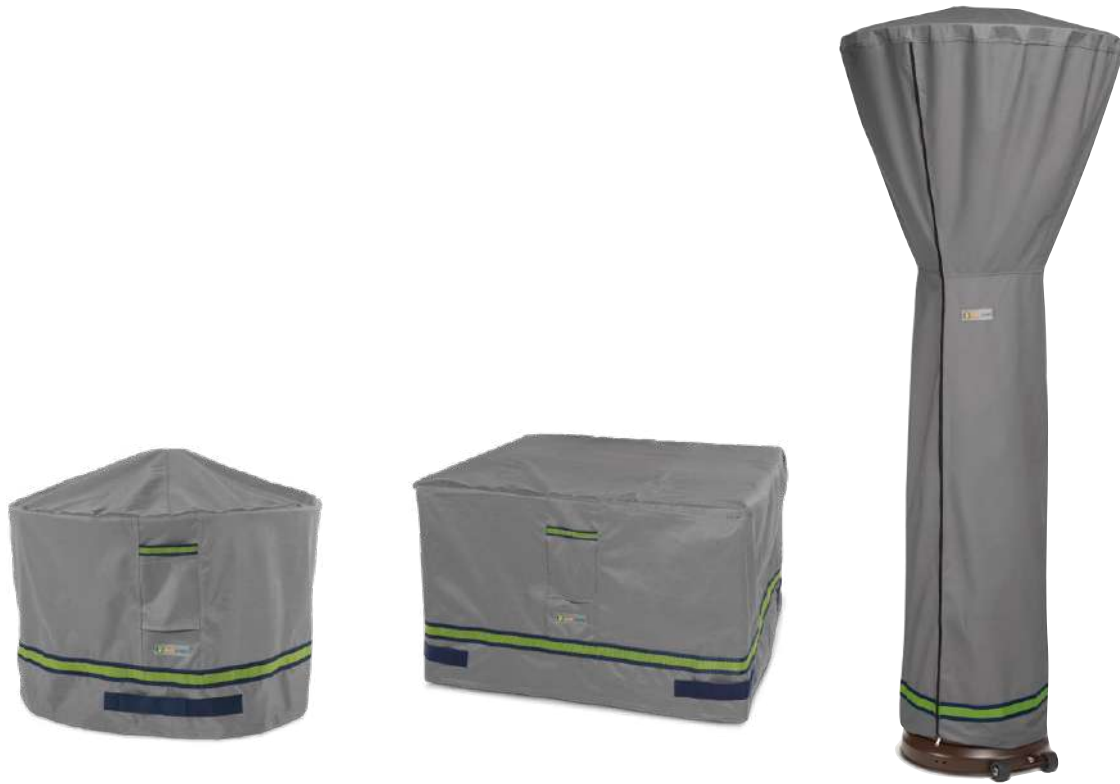

Soteria Patio Fire Pit and Stand-Up Heater Covers

COLOR: GREY

Item	Fit Dimensions	E-commerce Stock No	Case Qty
Round Fire Pit	Up to 34in DIA 24in H*	RFPR3620	8
Round Fire Pit	Up to 48in DIA 24in H*	RFPR5024	6
Square Fire Pit	Up to 30in W 30in D 24in H*	RFPS3232	8
Square Fire Pit	Up to 38in W 38in D 24in H*	RFPS4040	6
Square Fire Pit	Up to 48in W 48in D 24in H*	RFPS5050	4
Rectangle Fire Pit	Up to 54in W 36in D 24in H*	RFPREC56	6
Stand-Up Patio Heater	Up to 34in DIA Dome 22in DIA Base 86in H*	RPH863624	6

*Not designed to entirely cover the wheels or legs