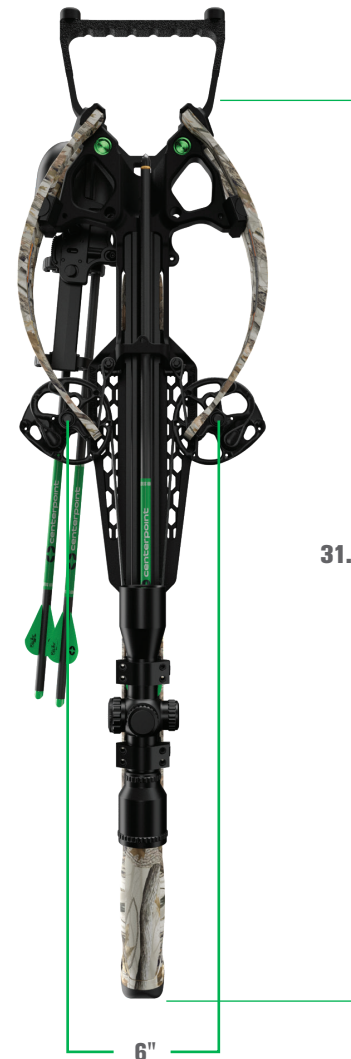

31.75"

6"

400
FEET PER SECOND

6"
AXLE-TO-AXLE (COCKED)

3x32
ILLUMINATED
CALIBRATED SCOPE

FIELD READY KIT INCLUDES: