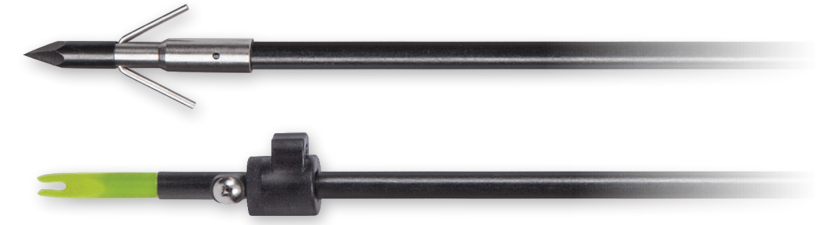

Bowfishing Arrow - 2pk

33" Bowfishing Arrows

- Cajun ACS Slide and Stop
- Stainless steel Carp Point with quick release barb
- 100% Solid Fiberglass Arrow
- Fits most Bowfishing Bows

Model ABFA2PK