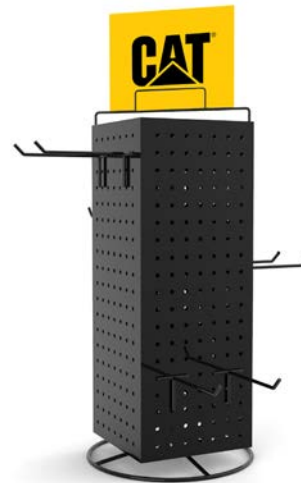

CTCOUNTERDISPLAY COUNTERTOP SWIVEL MERCHANDISER

Great for impulse area countertops, this steel swivel-base merchandiser includes 8 product hooks. Ready to use right out of the box.