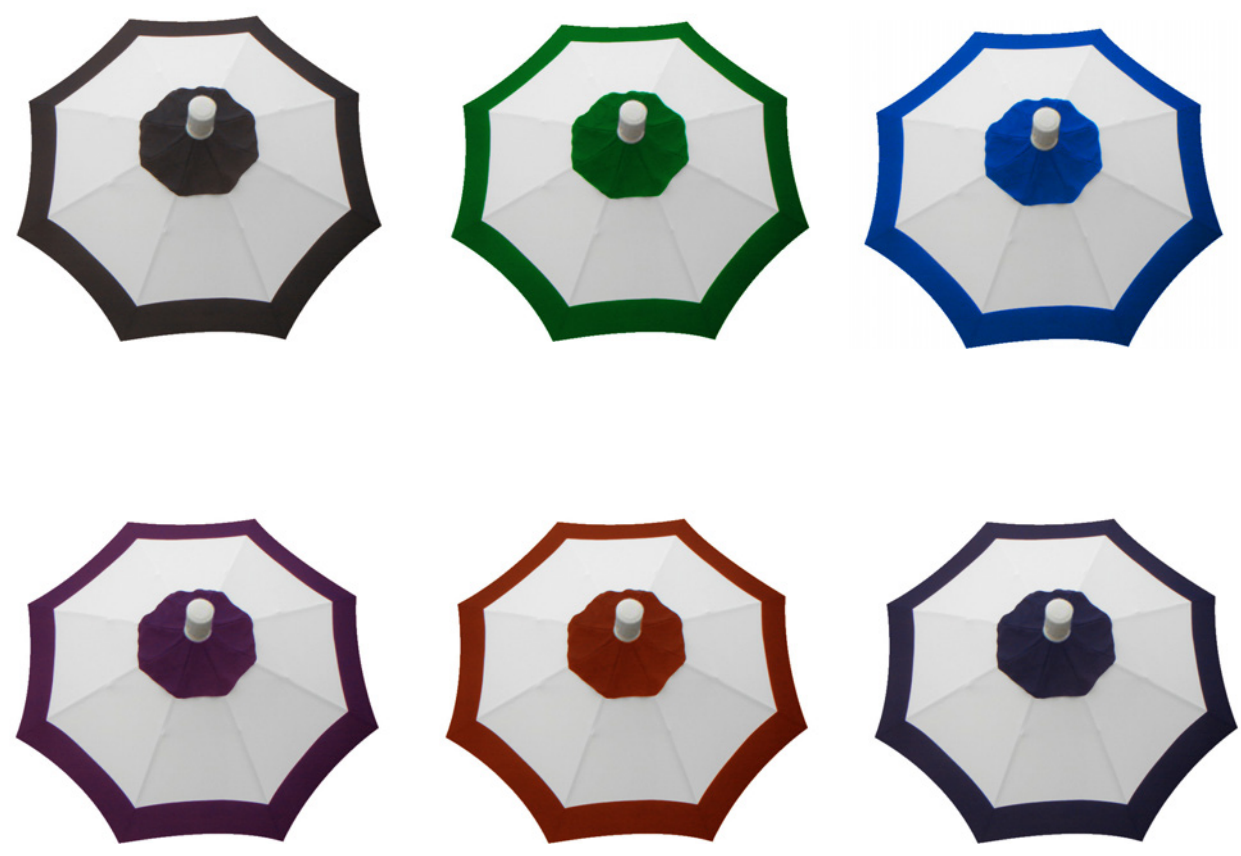

ACCESSORIES

MINI UMBRELLA/ PROTECTIVE COVERS

Miniature Umbrellas

California Umbrella now offers convenient display aid using miniature umbrellas, so customers can specify canopy choices with ease.