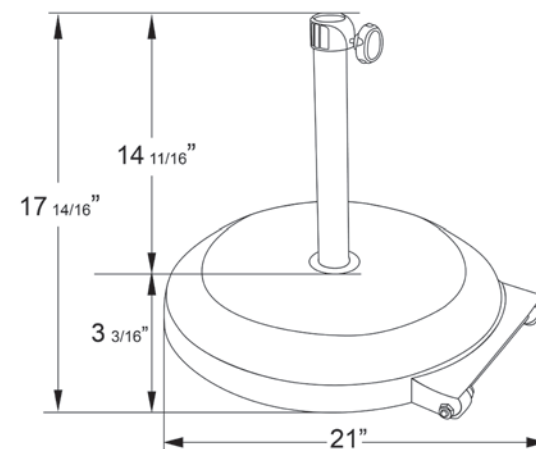

CFMT 172

Wheels for easy movement

Weight 75 LBS
Material Steel Cover With Concrete
Base Tube Inside Diameter 1.75"
Colors Black, Bronze
Available Colors