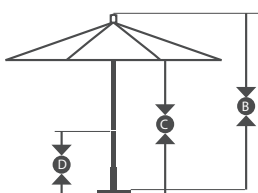

GSPT 758

Item: GSPT758302-FD12
Pole: 302 Stone Black
Cover: FD12 Ridge Adobe
Base: CFMT160 Black

COVER OPTIONS

POLE COLOR

302 Stone Black   170 Matted White   117 Bronze

BASE OPTIONS

CFMT110   CFMT160   CFMT172   CRLY903   CRLY905

DIMENSIONS

A 7.5'   B 95 1/2"   C 84"   D 36"

PROTECTIVE COVERS

UC100

GSPT 908

Item: GSPT908117-58029
Pole: 117 Bronze
Cover: 58029 Cabana Regatta
Base: CFMT110 Bronze

COVER OPTIONS

POLE COLOR

302 Stone Black   170 Matted White   117 Bronze

BASE OPTIONS

CFMT110   CFMT160   CFMT172   CRLY903   CRLY905

DIMENSIONS

A 9'   B 101"   C 79 1/2"   D 32"

PROTECTIVE COVERS

UC100