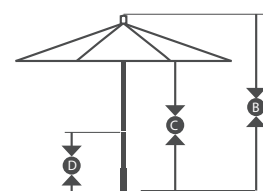

SDAU 908

Item: SDAU908117-5402
Pole: 117 Bronze
Cover: 5402 Granite
Base: CFMT160 Black

COVER OPTIONS

POLE COLOR

117 Bronze 900 Champagne

BASE OPTIONS

CFMT110 CFMT160 CFMT172 CRLY903 CRLY905

DIMENSIONS

A 9' B 102 3/8" C 79 1/2" D 32"

PROTECTIVE COVERS

UC100

SDAU 118

Item: SDAU118900-SA26-DWV
Pole: 900 Champagne
Cover: SA26 Capri
Base: CFMT160 Bronze

COVER OPTIONS

POLE COLOR

117 Bronze 900 Champagne

BASE OPTIONS

CFMT110 CFMT160 CFMT172 CRLY903 CRLY905

DIMENSIONS

A 11' B 110 1/2" C 86" D 32"

PROTECTIVE COVERS

UC101