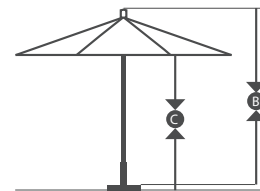

The Rodeo series by California Umbrella, a modern masterpiece of style and excess.

Item Name	AAT 118	AAT 908	AAT 758	AAT 604	AAT 75754
Size	11'	9'	7.5'	6'x6'	7.5'x7.5'
Overall Height	104"	104"	104"	104"	104"
Lift Style	Push Lift	Push Lift	Push Lift	Push Lift	Push Lift
Rib Material	Aluminum	Aluminum	Aluminum	Aluminum	Aluminum
Pole Diameter	1.5" <small>(2mm wall thickness)</small>	1.5" <small>(2mm wall thickness)</small>	1.5" <small>(2mm wall thickness)</small>	1.5" <small>(2mm wall thickness)</small>	1.5" <small>(2mm wall thickness)</small>
Center Pole	Aluminum	Aluminum	Aluminum	Aluminum	Aluminum
Hardware	Stainless steel	Stainless steel	Stainless steel	Stainless steel	Stainless steel
Hub	Aluminum	Aluminum	Aluminum	Aluminum	Aluminum
Rib Joints	Stainless steel	Stainless steel	Stainless steel	Stainless steel	Stainless steel
Wind Vent	Double Wind Vent	Single Wind Vent	Single Wind Vent	Single Wind Vent	Single Wind Vent

A 11' B 104" C 82 5/8"

PROTECTIVE COVERS

UC101

AAT 908

Item: AAT908002-5401
 Pole: 002 Silver Anodized
 Cover: 5401 Pacific Blue
 Base: CRLY905

FABRIC OPTIONS

POLE COLOR

002 SILVER ANODIZED