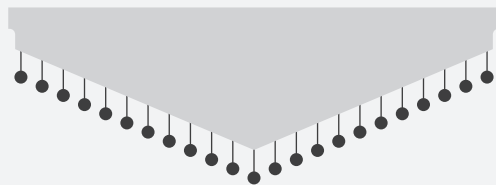

AVAILABLE IN

DRY - A

DRY - B

DRY - C

DRY - D

DELTA

6 ft Umbrella
7.5 ft Umbrella
9 ft Umbrella

34 in x 7.8 in
40.5 in x 9 in