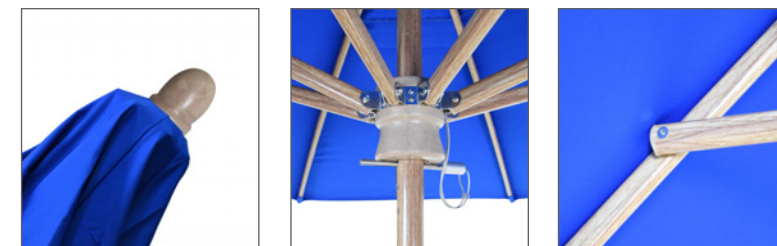

A Natural Wonder

Forming the backbone of the state of California is a monument to size and strength. The Sierra Nevada mountain range is home to the highest peak in the continental United States, National Parks, Volcanoes, and Forests made of the most massive living things in the world. The Sierras stand so imposingly that they impact the weather of the entire Southwest, soaking up the elements to hydrate farms that feed people all over the world.

The Sierra Series by California Umbrella is a monumental shift in the expression and beauty of a Market Umbrella. Traditional and timeless describe the coveted aesthetic of the wood market style parasol, a design that has been around as long as man-made shade has been a concept. With Sierra, we now introduce molded fiberglass framework that is finished with the warmth and character of a subtle wood stain, the hardened longevity of modern materials, and the embellished styling of an artisan piece. The resulting product is a refined series of umbrellas that set an imposing standard for the natural beauty and strength of a wood market umbrella. For every application, the Sierra series stands alone.

Item Name	FLEX 118	FLEX 908	FLEX 758	FLEX 604
Size	11'	9'	7.5'	6'x6'
Overall Height	102 3/8"	101"	92 1/2"	101"
Lift Style	Pulley Lift	Push Lift	Push Lift	Push Lift
Rib Material	Fiberglass	Fiberglass	Fiberglass	Fiberglass
Center Pole	Fiberglass (with Flex-Wood material)	Fiberglass (with Flex-Wood material)	Fiberglass (with Flex-Wood material)	Fiberglass (with Flex-Wood material)
Pole Diameter	2"	1.5"	1.5"	1.5"
Hardware & Pulleys	Stainless steel	Stainless steel	Stainless steel	Stainless steel
Rib Joints	Reinforced	Reinforced	Reinforced	Reinforced
Wind Vent	Double Wind Vent	Single Wind Vent	Single Wind Vent	Single Wind Vent