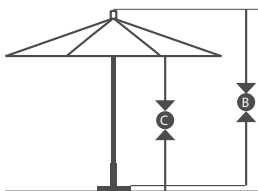

AAT 118

Item: AAT118002-5417-DWV
Pole: 002 Silver Anodized
Cover: 5417 Tuscan
Base: CRLY905

FABRIC OPTIONS

POLE COLOR

002 SILVER ANODIZED

BASE OPTIONS

CRLY903 CRLY905

DIMENSIONS

A 11' B 104" C 82 5/8"

PROTECTIVE COVERS

UC101

AAT 908

Item: AAT908002-5401
Pole: 002 Silver Anodized
Cover: 5401 Pacific Blue
Base: CRLY905

FABRIC OPTIONS

POLE COLOR

002 SILVER ANODIZED

BASE OPTIONS

CRLY903 CRLY905

DIMENSIONS

A 9' B 104" C 82 5/8"

PROTECTIVE COVERS

UC100