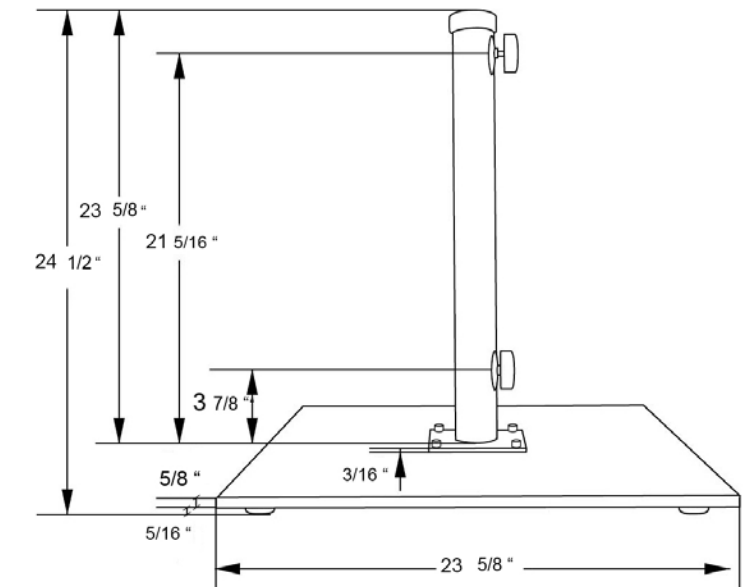

Commercial Grade

CRLY905

- Weight | 110 LBS
- Material | Galvanized Steel
- Base Tube Inside Diameter | 2", 1.5" Pole Adapter
- Colors | Silver Anodized

Available Colors