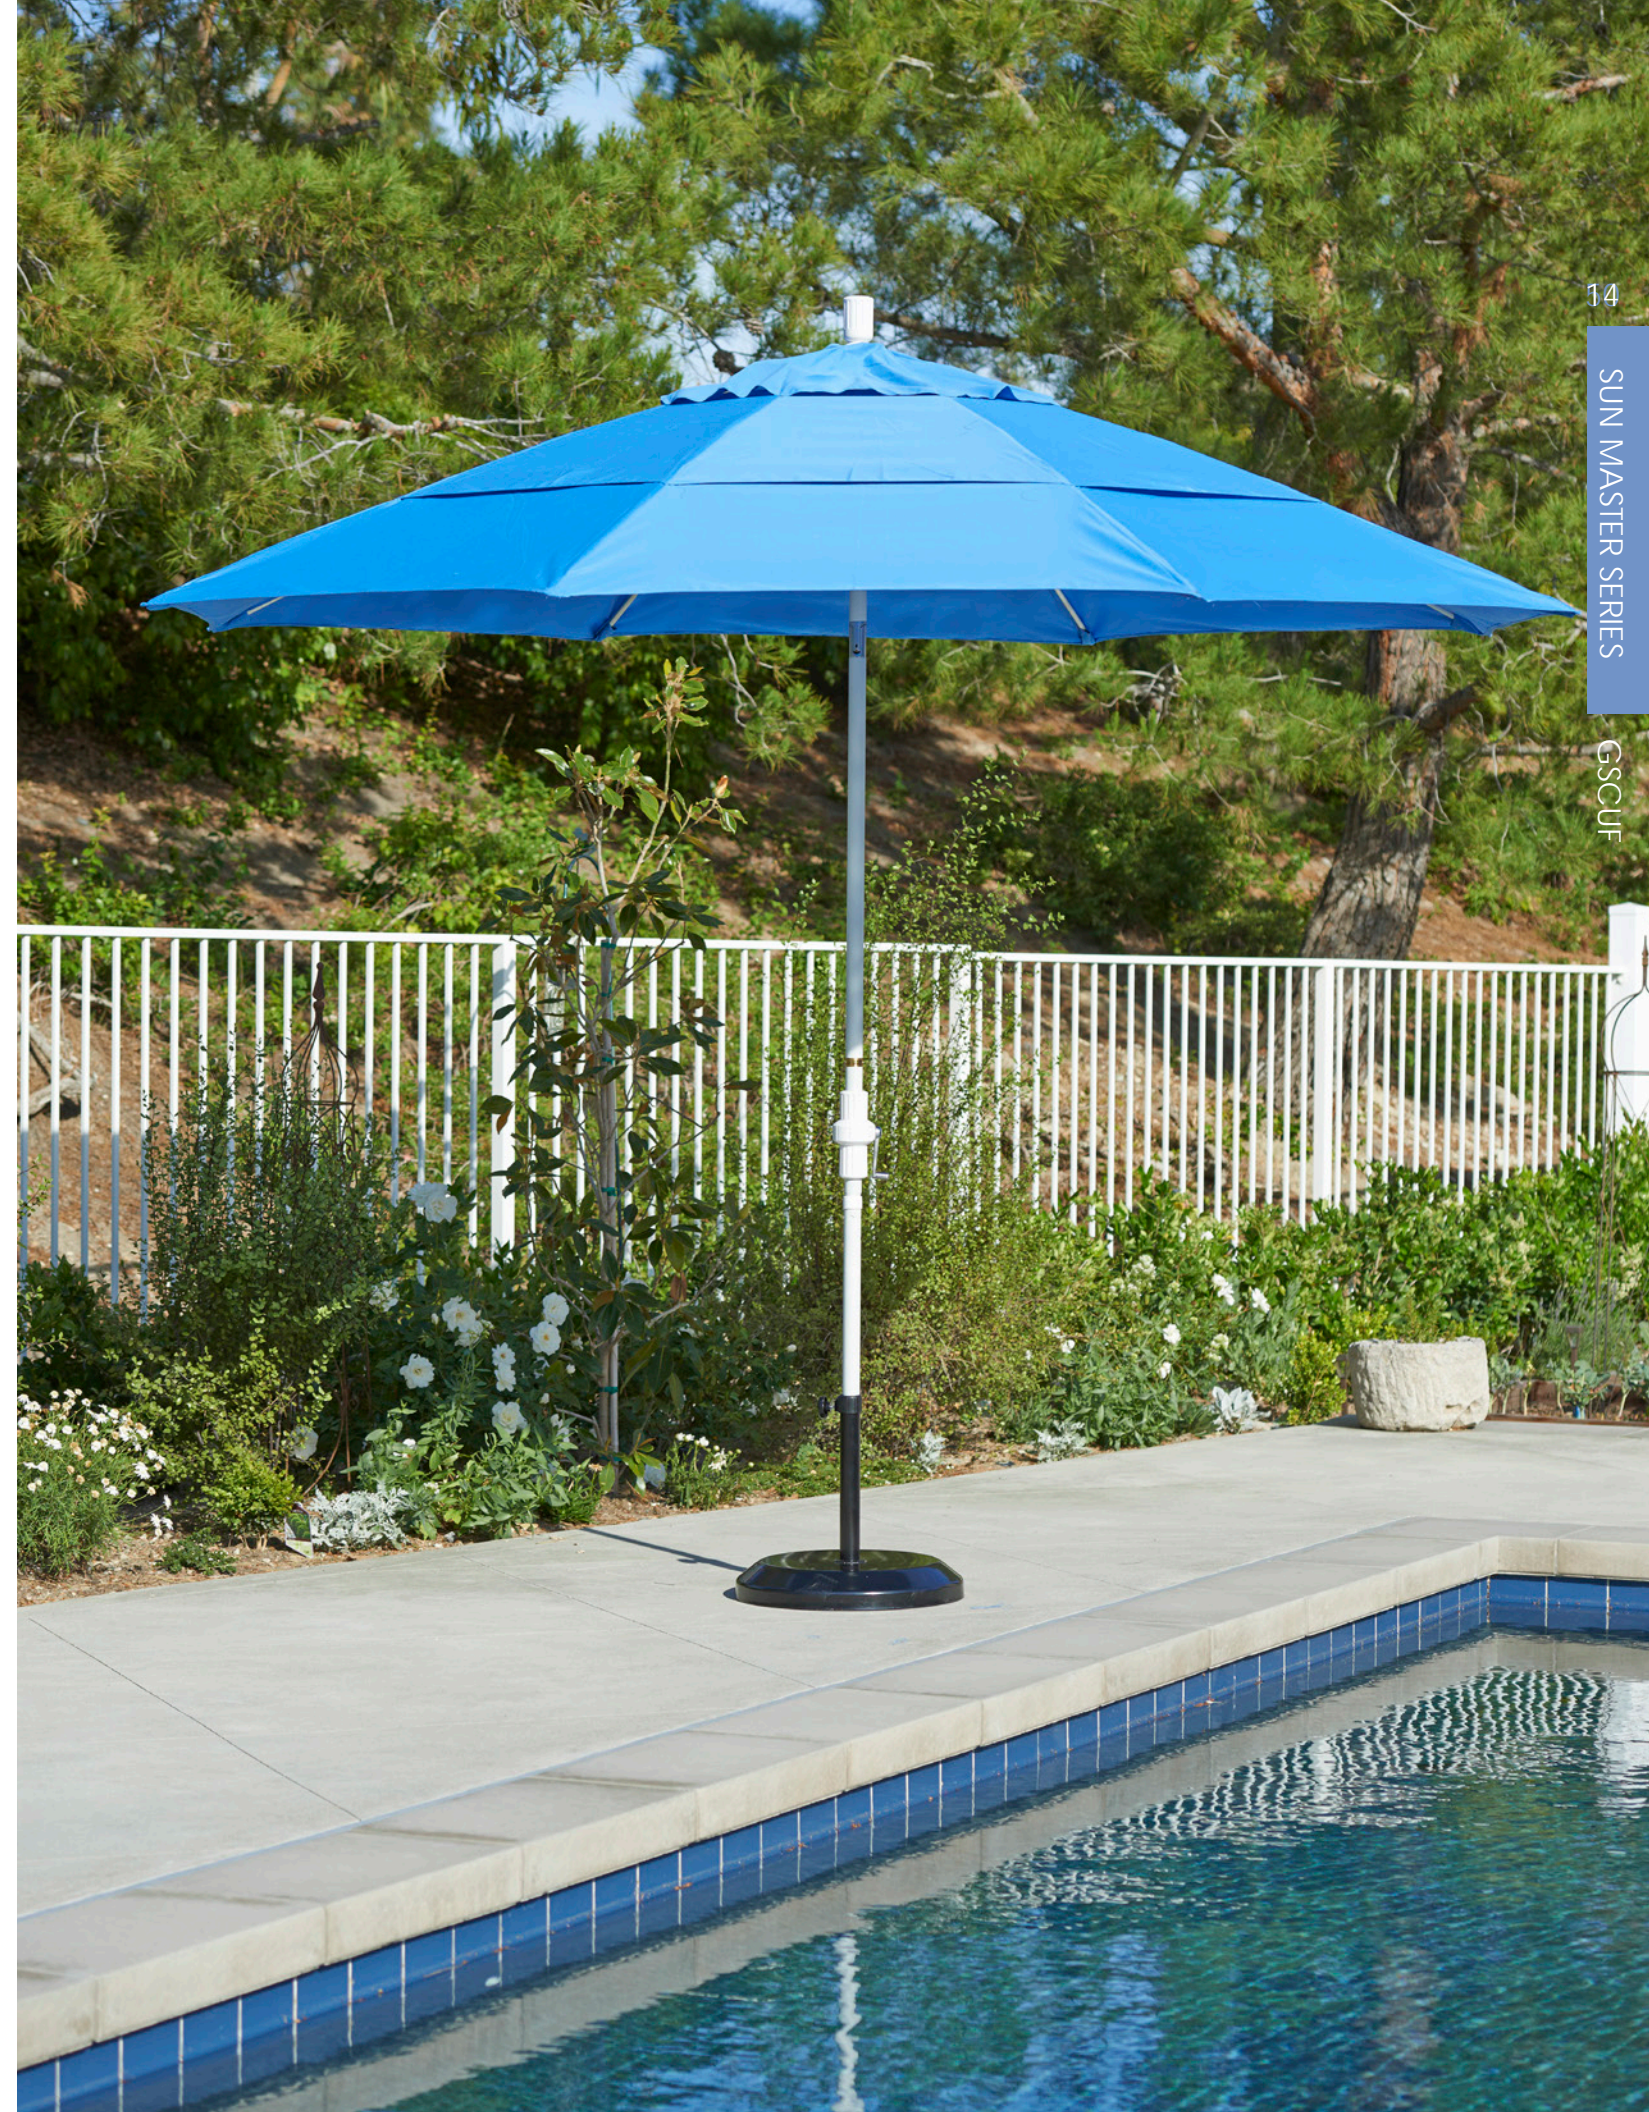

PROTECTIVE COVERS

UC100