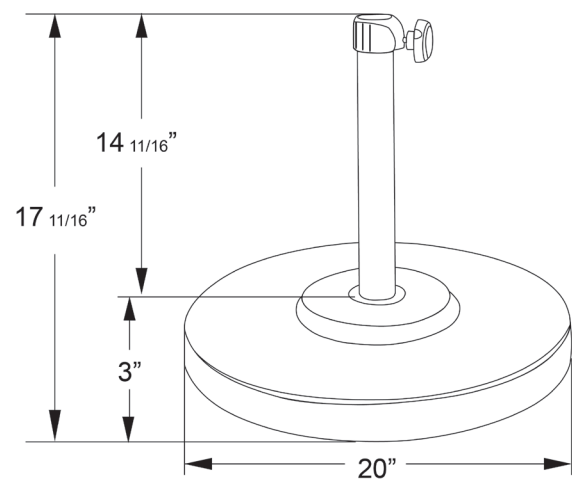

CFMT 160

Weight 50 LBS
Material Steel Cover With Concrete
Base Tube Inside Diameter 1.75"
Colors Black, Bronze, White, Champagne
Available Colors