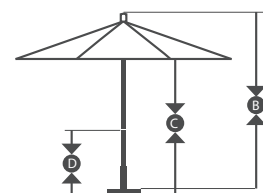

GSPT 908

Item: GSPT908117-58029
Pole: 117 Bronze
Cover: 58029 Cabana Regatta
Base: CFMT110 Bronze