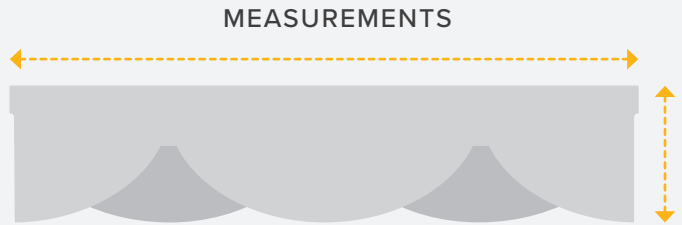

CORONADO BASE

A	
B	
C	
D	

7.5 ft Umbrella
9 ft Umbrella

34 in x 7.5 in
40.5 in x 8.4 in

AVAILABLE IN