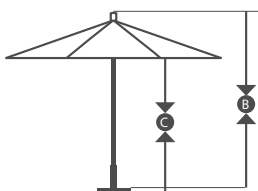

FLEX 908

Item: FLEX908355-5410
Pole: 355 White Oak
Cover: 5410 Air Blue
Base: CRLY903

FABRIC OPTIONS

POLE COLOR

354 Red OAK   355 WHITE OAK

BASE OPTIONS

CRLY903   CRLY905

DIMENSIONS

A 9'   B 101"   C 76"

PROTECTIVE COVERS

UC100

FLEX 118

Item: FLEX118354-5408
Pole: 354 Red Oak
Cover: 5408 Black DWV
Base: CRLY905

FABRIC OPTIONS

POLE COLOR

354 Red OAK   355 WHITE OAK

BASE OPTIONS

CRLY903   CRLY905

DIMENSIONS

A 11'   B 102 3/8"   C 76"

PROTECTIVE COVERS

UC101