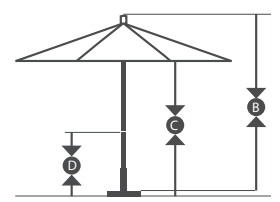

CASA

SERIES

Item Name	Size	Overall Height	Lift Style	Tilt Style	Rib Materials	Pole Diameter	Center Pole	Hub & Housing	Wind Vent
ATA908	9' x 8'	102"	Crank Lift	Auto Tilt	Aluminum	1.5"	Aluminum	Resin	Single Wind Vent

ATA 908

Item: ATA908117-58028
Pole: 117 Bronze
Cover: 58028 Cabana Flame
Base: CFMT 110 Bronze

COVER OPTIONS

POLE COLOR

BASE OPTIONS

CFMT110 CFMT160 CFMT172 CRLY903 CRLY905

DIMENSIONS

A 9' B 102" C 80" D 32"

PROTECTIVE COVERS

UC100