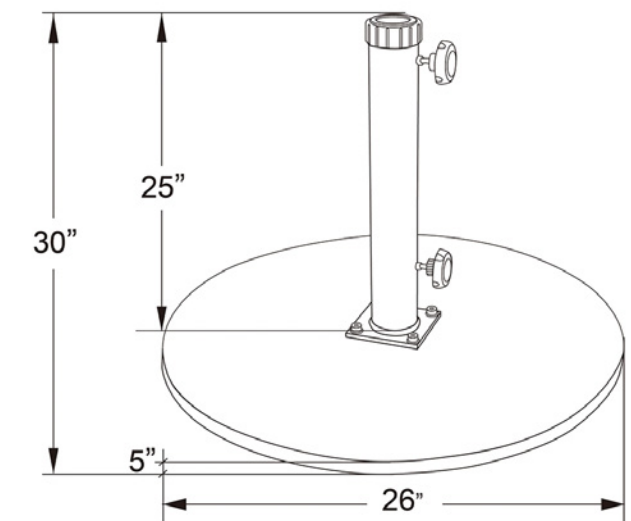

CRLY903

- Weight | 95 LBS
- Material | Cast Iron
- Base Tube Inside Diameter | 2", 1.5" Pole Adapter
- Colors | Black

Available Colors