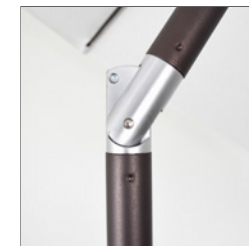

SUNSET

SERIES

A Well-known Discovery

A famous thoroughfare built on thousands artful dreams as well as the paragon of western iconography, a California Sunset. Enjoying both leaves no two experiences suffering from a repeat performance, but rather a consistently enthralling sensation of discovery from moment to moment.

When you use our Sunset series umbrellas you'll get consistent and effortless performance, and an experience that in its novelty, feels unexpected each time. A smoothly performing crank lift feature offers an expected convenience delivered to you by California Umbrella. As the sun quickly sets itself upon your afternoon, suddenly casting its light across the sky and tricking hidden colors out, retaliate with an equally hidden trick of shade. Cranking your umbrella a little more tilts the canopy against the horizon with an operation that delights in its simplicity.

You'll always know you have more time to enjoy your outdoor space, keeping the sun at bay a bit longer, but each time you use our Sunset Series umbrella it will feel like a new experience.

Item Name	SDAU 118	SDAU 908
Size	11'	9'
Overall Height	110 1/2"	110 1/2"
Lift Style	Crank Lift	Crank Lift
Tilt Style	Auto Tilt	Auto Tilt
Rib Materials	Aluminum	Aluminum
Pole Diameter	1.5"	1.5"
Center Pole	Aluminum	Aluminum
Hub	Resin	Resin
Housing	Resin	Resin
Wind Vent	Double Wind Vent	Single Wind Vent