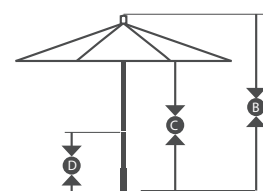

A 9' B 105" C 83 3/4"

PROTECTIVE COVERS

UC100

EFFO 758

Item: EFFO758-5401
 Pole: 201 Black
 Cover: 5401 Canvas Pacific Blue
 Base: CRLY 903

FABRIC OPTIONS

POLE COLOR

201 Black