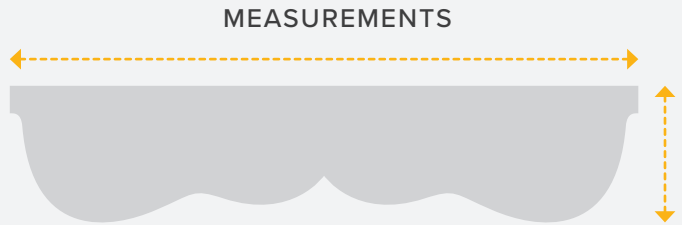

AVAILABLE IN

DTA - A

DTA - B

DTA - C

DTA - D

DUNE

- A 
- B 
- C 
- D 

6 ft Umbrella | 34 in x 6.7 in
7.5 ft Umbrella | 40.5 in x 8.8 in
9 ft Umbrella