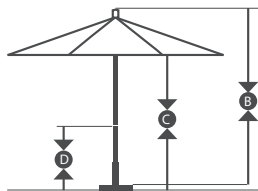

GSCUF 118

Item: GSCUF118117-5429-DWV
Pole: 117 Bronze
Cover: 5429 Macaw DWV
Base: CFMT110 Bronze

COVER OPTIONS

POLE COLOR

BASE OPTIONS

CFMT110 CFMT160 CFMT172 CRLY903 CRLY905

DIMENSIONS

A 11' B 109 1/2" C 86" D 32"

PROTECTIVE COVERS

UC101

GSCUF 908

Item: GSCUF908170-5402
Pole: 170 White
Cover: 5402 Canvas Granite
Base: CFMT 160 Black

COVER OPTIONS

POLE COLOR

BASE OPTIONS

CFMT110 CFMT160 CFMT172 CRLY903 CRLY905

DIMENSIONS

A 9' B 101" C 79 1/2" D 32"

PROTECTIVE COVERS

UC100