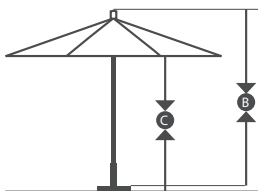

BASE OPTIONS

CRLY903 CRLY905

DIMENSIONS

A 6' B 103 1/8" C 81 1/4"

PROTECTIVE COVERS

UC100

ALTO 758

Item: ALTO758117-F04
Pole: 117 Bronze
Cover: F04 White
Base: CRLY903