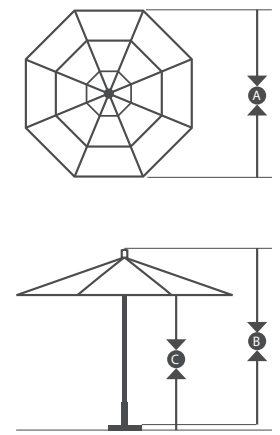

ALTO 118

Item: ALTO118002-5417-DWV
Pole: 002 Silver Anodized
Cover: 5417 Tuscan DWV
Base: CRLY903

FABRIC OPTIONS

POLE COLOR

BASE OPTIONS

CRLY903 CRLY905

DIMENSIONS

A 11' B 107" C 85"

PROTECTIVE COVERS

UC101

ALTO 908

Item: ALTO908117-48022
Pole: 117 Bronze
Cover: 48022 Spectrum Cilantro
Base: CRLY903

FABRIC OPTIONS

POLE COLOR

BASE OPTIONS

CRLY903 CRLY905

DIMENSIONS

A 9' B 103" C 83 3/4"

PROTECTIVE COVERS

UC100