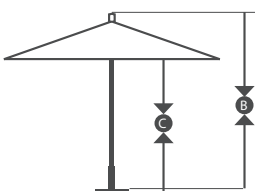

MARE 604

Item: MARE604-5404
Pole: Hardwood
Cover: 5404 Canvas Natural
Base: CRLY903

FABRIC OPTIONS

POLE COLOR

Hardwood

BASE OPTIONS

CFMT110 CFMT160 CFMT172 CRLY903 CRLY905

DIMENSIONS

A 6' B 102 5/8" C 81"

PROTECTIVE COVERS

UC100