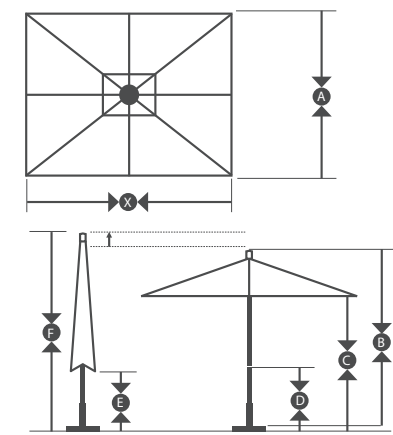

COVER OPTIONS

POLE COLOR

117 Bronze

BASE OPTIONS

CFMT110 CFMT160 CFMT172 CRLY903 CRLY905

DIMENSIONS

A 8' B 109 1/2" C 80" D 36" E 36" F 121"
X 11'

PROTECTIVE COVERS

UC101