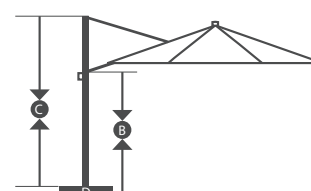

COVER OPTIONS

POLE COLOR

117 Bronze

BASE OPTIONS

Cross Base

RECOMMENDED BASE (SOLD SEPARATELY)

RL80 Fill Base (Shown)

DIMENSIONS

A 9' B 72 7/8" C 95" D 5 11/16"

PROTECTIVE COVERS

UC102 (SOLD SEPARATELY)