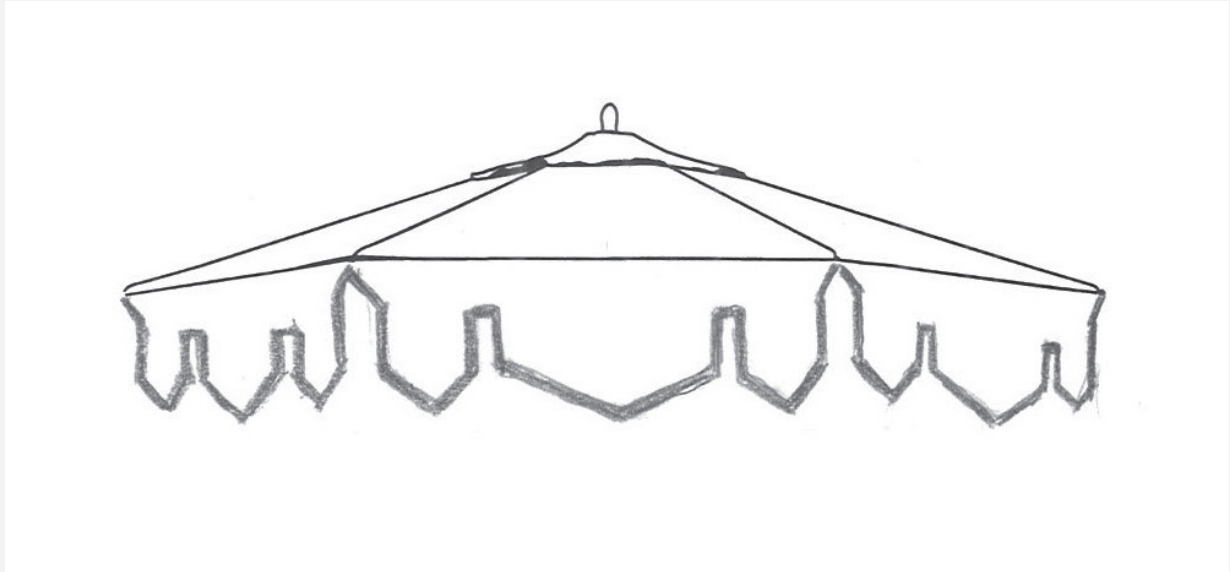

AVAILABLE IN

DNE - A

DNE - B

DNE - C

DNE - D

EMBARCADERO

A	
B	
C	
D	

6 ft Umbrella | 34 in x 8.6 in
7.5 ft Umbrella | 40.5 in x 10.7 in
9 ft Umbrella