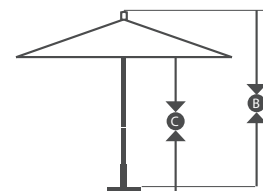

ALTO 604

Item: ALTO604002-5401
Pole: 002 Silver Anodized
Cover: 5401 Pacific Blue
Base: CRLY903

FABRIC OPTIONS

POLE COLOR

BASE OPTIONS

CRLY903 CRLY905

DIMENSIONS

A 6' B 103 1/8" C 81 1/4"

PROTECTIVE COVERS

UC100

ALTO 758

Item: ALTO758117-F04
Pole: 117 Bronze
Cover: F04 White
Base: CRLY903

FABRIC OPTIONS

POLE COLOR

BASE OPTIONS

CRLY903 CRLY905

DIMENSIONS

A 7.5' B 96" C 82"

PROTECTIVE COVERS

UC100