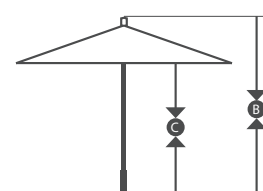

BASE OPTIONS

CRLY903 CRLY905

DIMENSIONS

A 9' B 104" C 82 5/8"

PROTECTIVE COVERS

UC100

AAT 604

Item: AAT604002-5429
Pole: 002 Silver Anodized
Cover: 5429 Macaw
Base: CRLY905