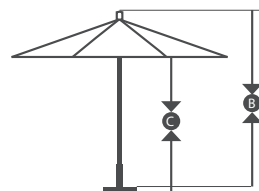

FABRIC OPTIONS

POLE COLOR

001 Anodized

BASE OPTIONS

CRLY903 CRLY905

DIMENSIONS

A 9' B 98 3/8" C 76 3/4"

PROTECTIVE COVERS

UC100