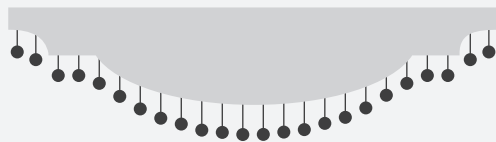

AVAILABLE IN

SMC - A

SMC - B

SMC - C

SMC - D

SCALLOP

A	
B	
C	
D	

7.5 ft Umbrella | 34 in x 6.25 in
9 ft Umbrella | 40.5 in x 7.5 in
Pagoda Umbrella