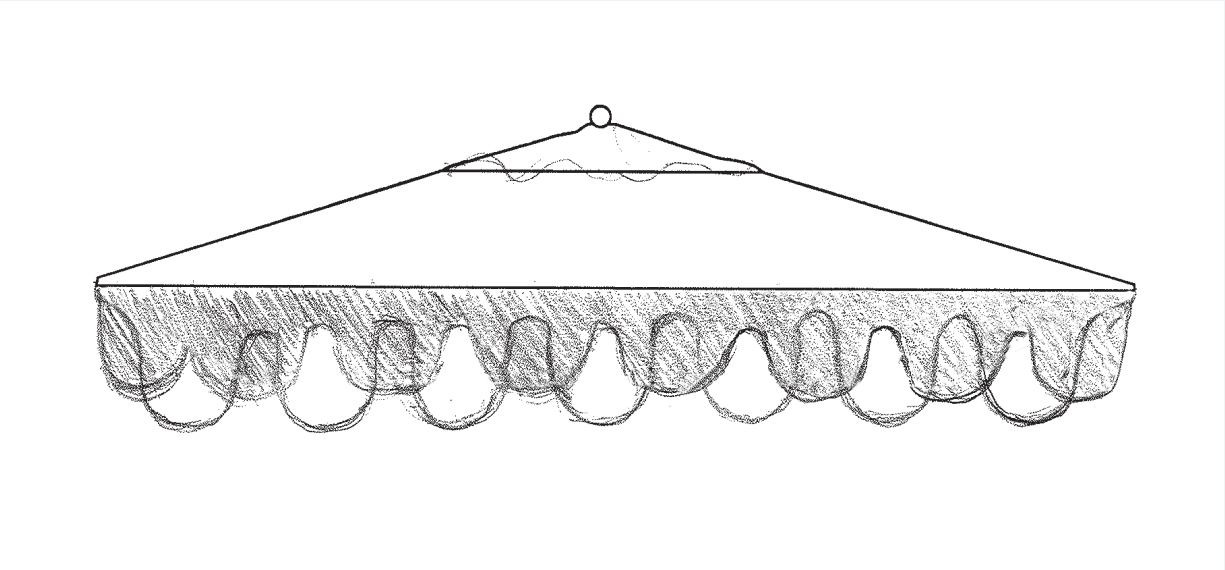

LONG SCALLOP BASE