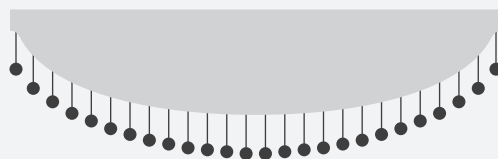

AVAILABLE IN

SFS - A

SFS - B

SFS - C

SFS - D

MARINA

MEASUREMENTS

6 ft Umbrella