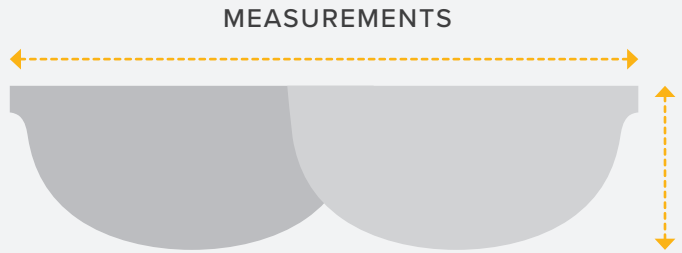

MHB - C

MHB - D

MANHATTAN BASE

MEASUREMENTS

6 ft Umbrella	34 in x 6.6 in
7.5 ft Umbrella	40.5 in x 7.8 in
9 ft Umbrella	

AVAILABLE IN

MHS - A

MHS - B

MHS - C

Tassels are positioned on the edges of the valance

MHS - D

Pom Poms can be positioned on:

- Front Panel
- Back Panel
- Both

MELROSE

A	
B	
C	
D	

6 ft Umbrella		34 in x 9 in
7.5 ft Umbrella		40.5 in x 11.5 in
9 ft Umbrella		

AVAILABLE IN

MRS - A

MRS - B

MRS - C

MRS - D

PORTICO

A	
B	
C	
D	

6 ft Umbrella | 34 in x 7 in
7.5 ft Umbrella | 40.5 in x 9 in
9 ft Umbrella