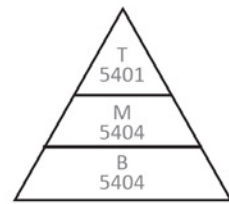

Designer

CANOPY STYLES

{ Five unique and elegant designs with different choices of fabric colors }

TO ORDER CUSTOM COVER DESIGNS INCLUDE FABRIC CHOICES AND PLACEMENT

Edge Design Example

(Top)

=GSCU908170-5452-5404-5452-ED

Frame

Cover

ED, MA, VA- list the color on the **top, middle and bottom** sections of the cover.