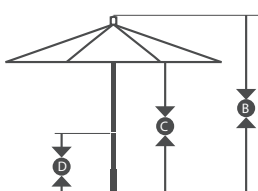

SDAU 908

Item: SDAU908117-5402
Pole: 117 Bronze
Cover: 5402 Granite
Base: CFMT160 Black

COVER OPTIONS

POLE COLOR

117 Bronze 900 Champagne

BASE OPTIONS

CFMT110 CFMT160 CFMT172 CRLY903 CRLY905

DIMENSIONS

A 9' B 102 3/8" C 79 1/2" D 32"

PROTECTIVE COVERS

UC100

SDAU 118

Item: SDAU118900-SA26-DWV
Pole: 900 Champagne
Cover: SA26 Capri
Base: CFMT160 Bronze

COVER OPTIONS

POLE COLOR

117 Bronze 900 Champagne

BASE OPTIONS

CFMT110 CFMT160 CFMT172 CRLY903 CRLY905

DIMENSIONS

A 11' B 110 1/2" C 86" D 32"

PROTECTIVE COVERS

UC101