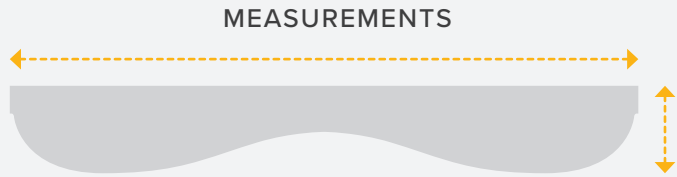

- Black 503037
- Natural 503016
- Grey 503021
- Navy Blue 203029

FRINGE

-  Black
503037
-  Natural
503016
-  Grey
503021
-  Navy Blue
203029

POM POM

-  Natural
503016

CATALINA

A	
B	
C	
D	

7.5 ft Umbrella | 34 in x 4 in
9 ft Umbrella | 40.5 in x 5.7 in
Pagoda Umbrella