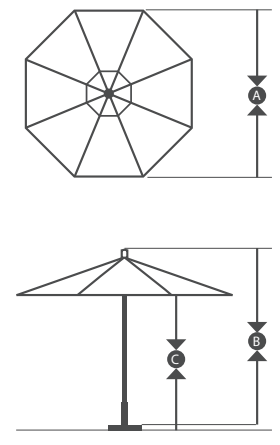

FABRIC OPTIONS

POLE COLOR

BASE OPTIONS

CRLY903 CRLY905

DIMENSIONS

A 7.5' B 92 1/2" C 78 3/4"

PROTECTIVE COVERS

UC100