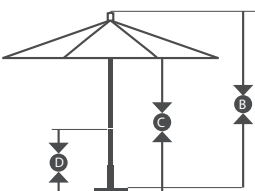

GSPT 608

Item: GSPT608117-5407
Pole: 117 Bronze
Cover: 5407 Henna
Base: CFMT160 Black

COVER OPTIONS

POLE COLOR

117 Bronze

BASE OPTIONS

CFMT110 CFMT160 CFMT172 CRLY903 CRLY905

DIMENSIONS

A 6' B 102" C 78 3/4" D 36"

PROTECTIVE COVERS

UC100