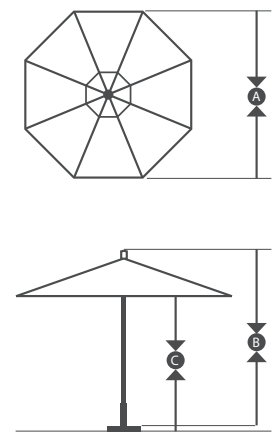

ALTO 118

Item: ALTO118002-5417-DWV
Pole: 002 Silver Anodized
Cover: 5417 Tuscan DWV
Base: CRLY903

FABRIC OPTIONS

POLE COLOR

BASE OPTIONS

CRLY903 CRLY905

DIMENSIONS

A 11' B 107" C 85"

PROTECTIVE COVERS

UC101

ALTO 908

Item: ALTO908117-48022
Pole: 117 Bronze
Cover: 48022 Spectrum Cilantro
Base: CRLY903

FABRIC OPTIONS

POLE COLOR

BASE OPTIONS

CRLY903 CRLY905

DIMENSIONS

A 9' B 103" C 83 3/4"

PROTECTIVE COVERS

UC100