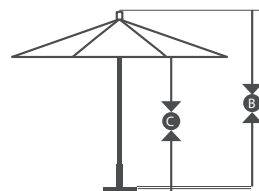

BASE OPTIONS

CFMT110 CFMT160 CFMT172 CRLY903 CRLY905

DIMENSIONS

A 7.5' B 93 1/8" C 76 1/2"

PROTECTIVE COVERS

UC100

MARE 604

Item: MARE604-5404
 Pole: Hardwood
 Cover: 5404 Canvas Natural
 Base: CRLY903