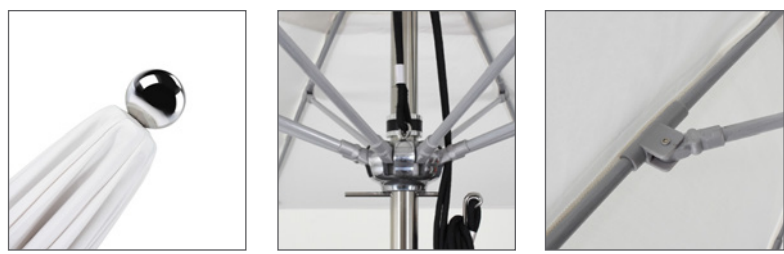

An Excess of Abundance

The bountiful opportunities and resources offered by our state make it a dream destination. Lavish lifestyles and opulence are woven into the fabric of the culture, and broadcast around the world in the images of our art and media. The excess isn't skin deep, it starts with the embarrassment of natural riches and culminates in the way we've dressed our cities with extravagance for the world to see. With the constant rebirth of landmarks, architecture, art, and technology, a true reflection of California is in the depth of its abundance.

The Allure Series demonstrates that attraction and excess are the hallmarks of quality. We've built this series using a beautiful and excessively robust stainless steel mast. The heft and finish of this single piece of refined steel represent a luxury of indulgence, delivering clean and contemporary lines from a deftly overwrought piece of natural material. Above it all is a flexible canopy of fiberglass ribs that dares the elements by its span and resistance. Taken together, the Allure series of the California Umbrella collection delivers classically understated aesthetics to your space, sumptuously emboldened by an irresistible abundance of performance.

Item Name	LUXY 118	LUXY 908
Size	11'	9'
Overall Height	103 1/2"	103 3/8"
Lift Style	Pulley Lift	Push Lift
Rib Materials	Fiberglass	Fiberglass
Pole Diameter	1.5"	1.5"
Center Pole	Stainless steel	Stainless steel
Hub & Housing	Aluminum	Aluminum
Hardware & Pulleys	Stainless steel	Stainless steel
Rib Joints	Reinforced	Reinforced
Wind Vent	Double Wind Vent	Single Wind Vent