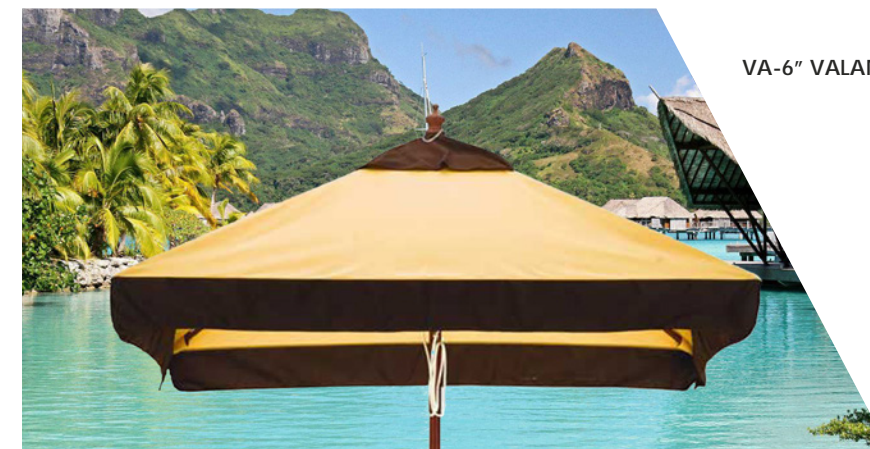

DWV-DOUBLE WIND VENTS

*Standard for 11' Umbrellas
Not available on square covers*

ED-9" EDGE DESIGN

Not available on square covers

VA-6" VALANCE DESIGN

ACCESSORIES

BASE & ANCHORS

Commercial Grade