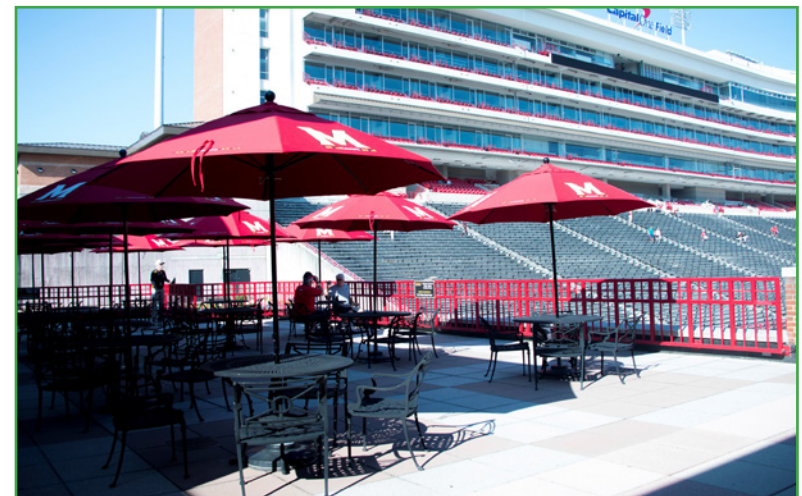

FABRIC OPTIONS

Jockey Red 5403	Henna 5407	Tuscan 5417	Bay Brown 5432	Terracotta 5440	Linen Sesame 8318	Pacific Blue 5401	Natural 5404	Black 5408	Wheat 5414	Antique Beige 5422	Cocoa 5425	Sunflower Yellow 5457
Navy 5439	Forest Green 5446	Canvas 5453	Heather Beige 5476	Teak 5488								

Additional fabrics available, including fabric color matching on quantities over 300 pieces.

Pacific Blue SA01	Red SA03	Natural SA04	Black SA08	Ginkgo SA11	Spa SA13	Navy Blue SA39	Tuscan SA17	Palm SA21	Beige SA22	Capri SA26	Mocha SA32	Burgundy SA36
Brick SA40	Hunter Green SA46	Sapphire SA52	Canvas SA53	Yellow SA57	Taupe SA61	Purple SA65						

Frost Blue F26	Royal Blue F03	White F04	Hunter Green F08	Navy Blue F09	Red F13	Antique Beige F22	Lemon F25	Sunset F27	Black F32	Kiwi F55	Terracotta F69