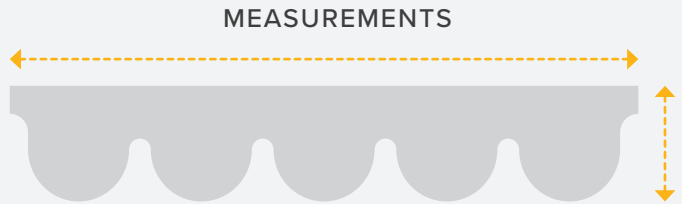

AVAILABLE IN

SMC - A

SMC - B

SMC - C

SMC - D

SCALLOP

A	
B	
C	
D	

7.5 ft Umbrella | 34 in x 6.25 in
9 ft Umbrella | 40.5 in x 7.5 in
Pagoda Umbrella