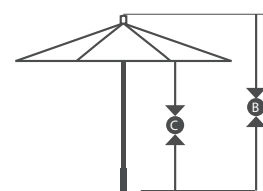

EFFO 908

Item: EFFO908-5404
Pole: 201 Black
Cover: 5404 Canvas Natural
Base: CRLY 903

FABRIC OPTIONS

POLE COLOR

201 Black

BASE OPTIONS

CRLY903 CRLY905

DIMENSIONS

A 9' B 105" C 83 3/4"

PROTECTIVE COVERS

UC100

EFFO 758

Item: EFFO758-5401
Pole: 201 Black
Cover: 5401 Canvas Pacific Blue
Base: CRLY 903

FABRIC OPTIONS

POLE COLOR

201 Black

BASE OPTIONS

CRLY903 CRLY905

DIMENSIONS

A 7.5' B 92 3/8" C 76 3/4" D 36"

PROTECTIVE COVERS

UC100