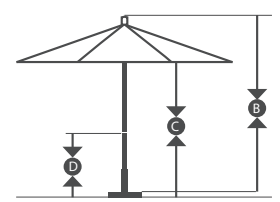

DIMENSIONS

A 9' B 101" C 79 1/2" D 32"

PROTECTIVE COVERS

UC100

GSCUF 758

Item: GSCUF758117-5410
 Pole: 117 Bronze
 Cover: 5410 Air Blue
 Base: CFMT 160 Black

COVER OPTIONS

POLE COLOR