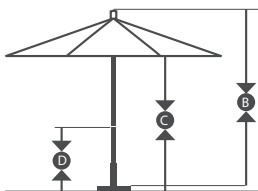

GSCUF 118

Item: GSCUF118117-5429-DWV
Pole: 117 Bronze
Cover: 5429 Macaw DWV
Base: CFMT110 Bronze

COVER OPTIONS

POLE COLOR

BASE OPTIONS

CFMT110 CFMT160 CFMT172 CRLY903 CRLY905

DIMENSIONS

A 11' B 109 1/2" C 86" D 32"

PROTECTIVE COVERS

UC101

GSCUF 908

Item: GSCUF908170-5402
Pole: 170 White
Cover: 5402 Canvas Granite
Base: CFMT 160 Black

COVER OPTIONS

POLE COLOR

BASE OPTIONS

CFMT110 CFMT160 CFMT172 CRLY903 CRLY905

DIMENSIONS

A 9' B 101" C 79 1/2" D 32"

PROTECTIVE COVERS

UC100