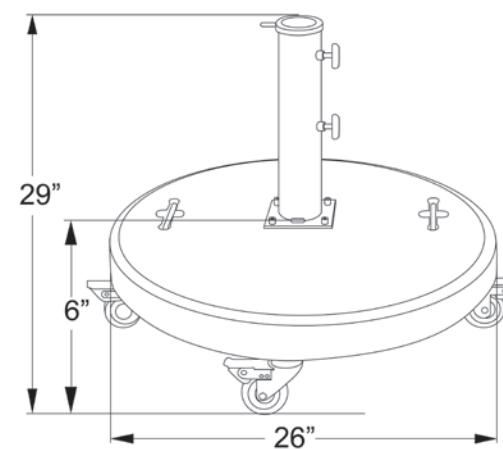

Available Colors

CFMT 172

Wheels for easy movement

Weight 75 LBS
 Material Steel Cover With Concrete
 Base Tube Inside Diameter 1.75"
 Colors Black, Bronze
 Available Colors

CFMT 110

Removable wheels

Weight 110 LBS
 Material Concrete With Resin Cover
 Base Tube Inside Diameter 2", 1.5" Pole Adapter
 Colors Black, Bronze
 Available Colors