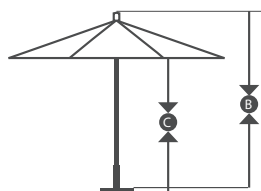

FABRIC OPTIONS

POLE COLOR

001 Anodized

BASE OPTIONS

CRLY903 CRLY905

DIMENSIONS

A 11' B 103 1/2" C 78 3/4"

PROTECTIVE COVERS

UC101