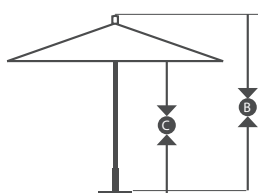

DIMENSIONS

A 7.5' B 104" C 84 5/8"

PROTECTIVE COVERS

UC100

AAT 75754

Item: AAT75754002-5446
Pole: 002 Silver Anodized
Cover: 5446 Forest Green
Base: CRLY905

FABRIC OPTIONS

POLE COLOR