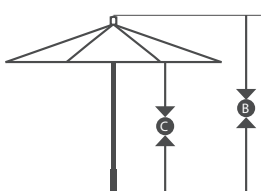

AAT 604

Item: AAT604002-5429
Pole: 002 Silver Anodized
Cover: 5429 Macaw
Base: CRLY905

FABRIC OPTIONS

POLE COLOR

002 SILVER ANODIZED

BASE OPTIONS

CRLY903 CRLY905

DIMENSIONS

A 6' B 104" C 82 5/8"

PROTECTIVE COVERS

UC100

AAT 758

Item: AAT758002-5403
Pole: 002 Silver Anodized
Cover: 5403 Jockey Red
Base: CRLY905

FABRIC OPTIONS

POLE COLOR

002 SILVER ANODIZED

BASE OPTIONS

CRLY903 CRLY905

DIMENSIONS

A 7.5' B 104" C 84 5/8"

PROTECTIVE COVERS

UC100