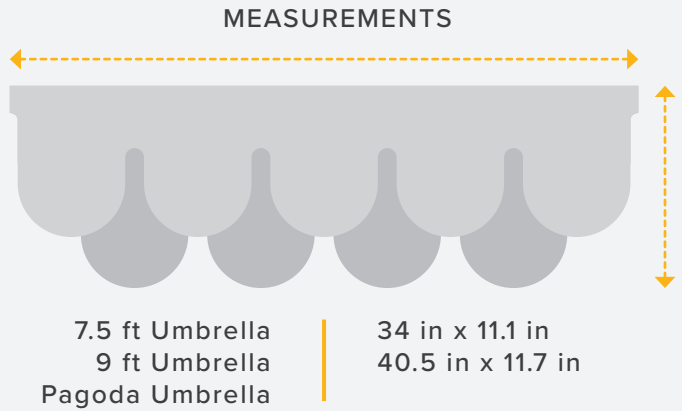

LONG SCALLOP BASE

A	
B	
C	
D	

AVAILABLE IN

7.5ft   9ft   Pagoda