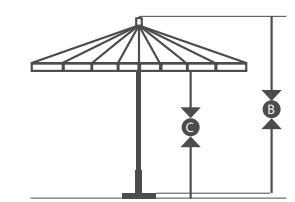

PAGODA

SERIES

Item Name	Size	Overall Height	Lift Style	Tilt Style	Rib Materials	Pole Diameter	Center Pole	Hub & Housing
SMPT852PD	8.5'	109 1/2"	Push Lift	N/A	Steel Wire	1.5"	Aluminum	Resin

SMPT852PD

Item: SMPT852PD174-5404-5408
Pole: 174 White
Cover: 5404 Natural/5408 Black
Base: CFMT160 White

COVER OPTIONS

POLE COLOR

174 White

BASE OPTIONS

CFMT110 CFMT160 CFMT172 CRLY903 CRLY905

DIMENSIONS

A 8.5' B 109 1/2" C 78 3/4"

PROTECTIVE COVERS

UC100