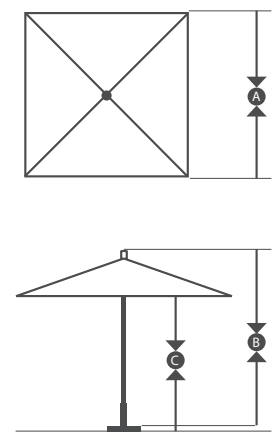

Item Name	FLEX 118	FLEX 908	FLEX 758	FLEX 604
Size	11'	9'	7.5'	6'x6'
Overall Height	102 3/8"	101"	92 1/2"	101"
Lift Style	Pulley Lift	Push Lift	Push Lift	Push Lift
Rib Material	Fiberglass	Fiberglass	Fiberglass	Fiberglass
Center Pole	Fiberglass <small>(with Flex-Wood material)</small>	Fiberglass <small>(with Flex-Wood material)</small>	Fiberglass <small>(with Flex-Wood material)</small>	Fiberglass <small>(with Flex-Wood material)</small>
Pole Diameter	2"	1.5"	1.5"	1.5"
Hardware & Pulleys	Stainless steel	Stainless steel	Stainless steel	Stainless steel
Rib Joints	Reinforced	Reinforced	Reinforced	Reinforced
Wind Vent	Double Wind Vent	Single Wind Vent	Single Wind Vent	Single Wind Vent

BASE OPTIONS

CRLY903 CRLY905

DIMENSIONS

A 11' B 102 3/8" C 76"

PROTECTIVE COVERS

UC101

FLEX 604

Item: FLEX604354-5477
Pole: 354 Red Oak
Cover: 5477 Logo Red
Base: CRLY905