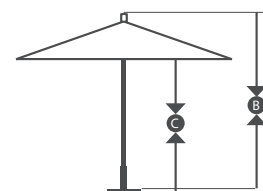

FLEX 118

Item: FLEX118354-5408
Pole: 354 Red Oak
Cover: 5408 Black DWV
Base: CRLY905