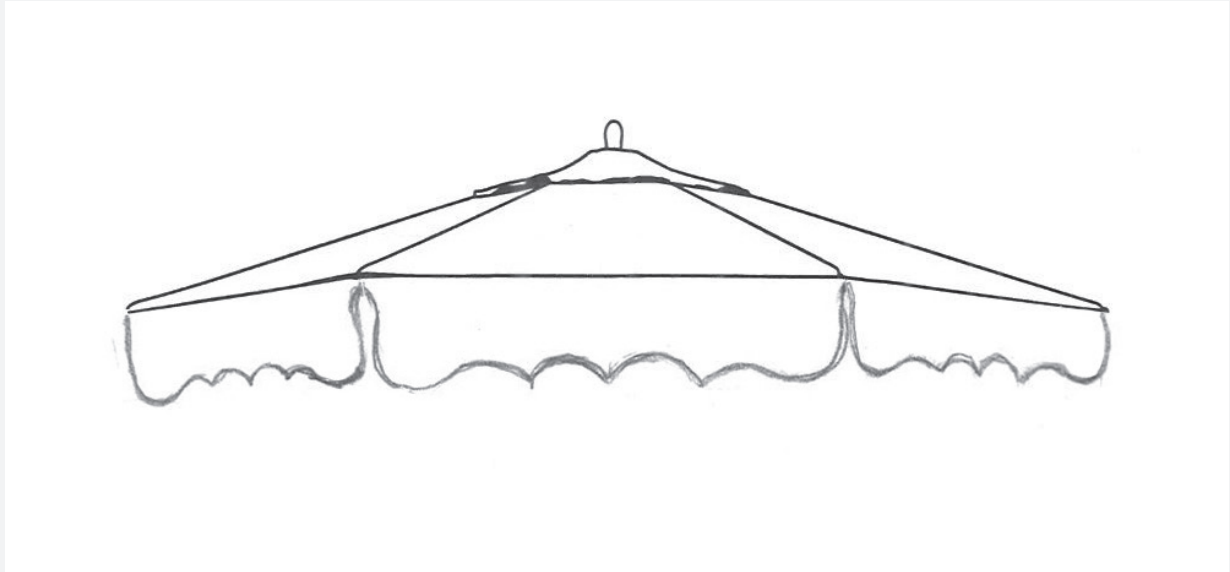

SCB - B

SCB - C

SCB - D

LOVE

MEASUREMENTS

6 ft Umbrella | 34 in x 7.25 in
7.5 ft Umbrella | 40.5 in x 8.5 in
9 ft Umbrella

AVAILABLE IN

LVE - A