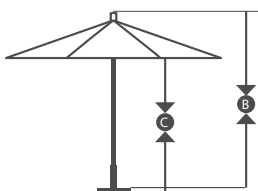

MARE 908

Item: MARE908-5417
Pole: Hardwood
Cover: 5417 Tuscan
Base: CRLY903

MARE 758

Item: MARE758-5608
Pole: Hardwood
Cover: 5608 Seville Seaside
Base: CRLY903

FABRIC OPTIONS

POLE COLOR

Hardwood

BASE OPTIONS

CFMT110 CFMT160 CFMT172 CRLY903 CRLY905

DIMENSIONS

A 9' B 97 1/2" C 77"

PROTECTIVE COVERS

UC100

FABRIC OPTIONS

POLE COLOR

Hardwood

BASE OPTIONS

CFMT110 CFMT160 CFMT172 CRLY903 CRLY905

DIMENSIONS

A 7.5' B 93 1/8" C 76 1/2"

PROTECTIVE COVERS

UC100