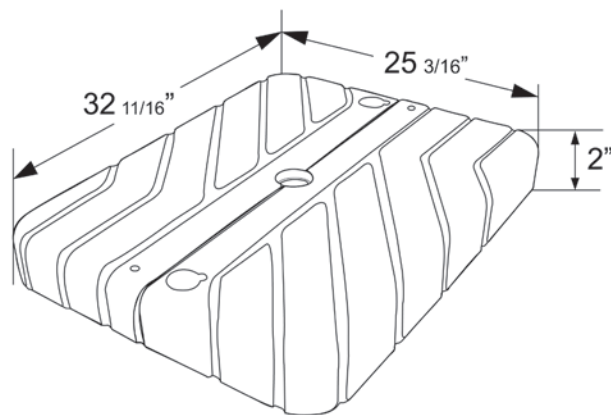

RL 80

Base 2-Section fillable Base

Material 2-Section Fillable Base
Colors Bronze
*For use with BA908 only

Available Colors