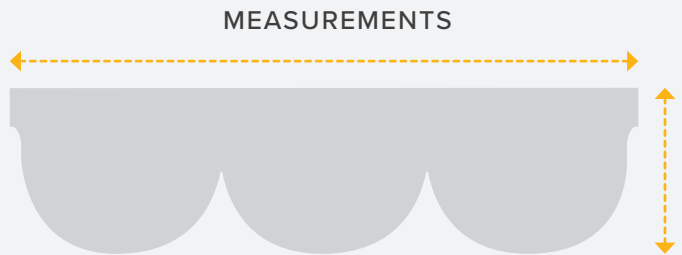

BMT - A

BMT - B

BMT - C

BMT - D

BOARDWALK

A	
B	
C	
D	

Pagoda Umbrella | 24.3 in x 6.5 in

AVAILABLE IN