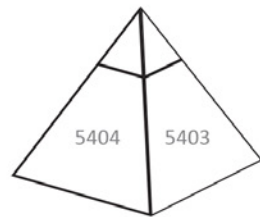

AL - list the two choices that will alternate around the canopy.