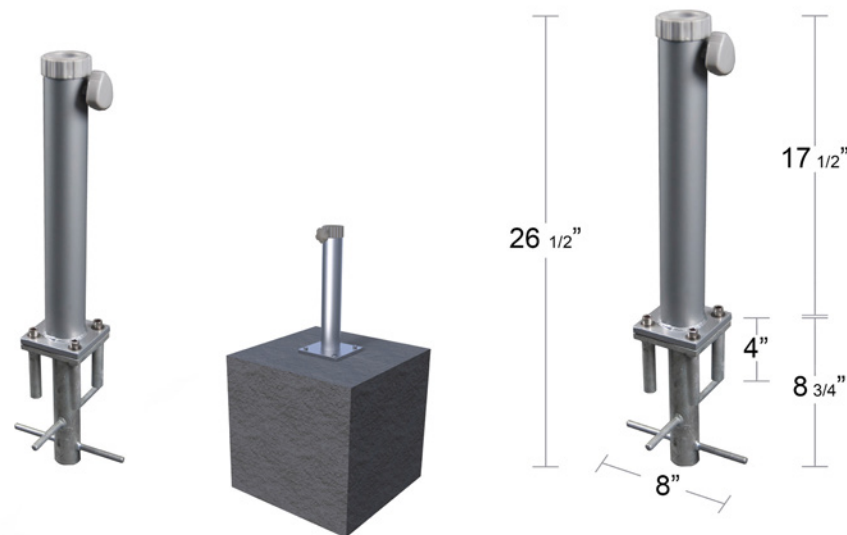

CRLY905

- Weight | 110 LBS
- Material | Galvanized Steel
- Base Tube Inside Diameter | 2", 1.5" Pole Adapter
- Colors | Silver Anodized

Available Colors

Great shade is rooted in solid base and anchor solutions for any environment. Offered to you with a range of weight and designs to accommodate the unique requirements of your space and layout, the following Bases and Anchors give you firm foundation to build the look you want. Choose from matching frame finishes, or options that allow you to incorporate unique weight you can add on your own. Pick the weight or solution that is right for you.

Ground Anchor

TB 50

- Pole Adapter | 1.5"
- Pole Diameter | 2.25"
- Colors | Galvanized

Available Colors

CRLY903

- Weight | 95 LBS
- Material | Cast Iron
- Base Tube Inside Diameter | 2", 1.5" Pole Adapter
- Colors | Black